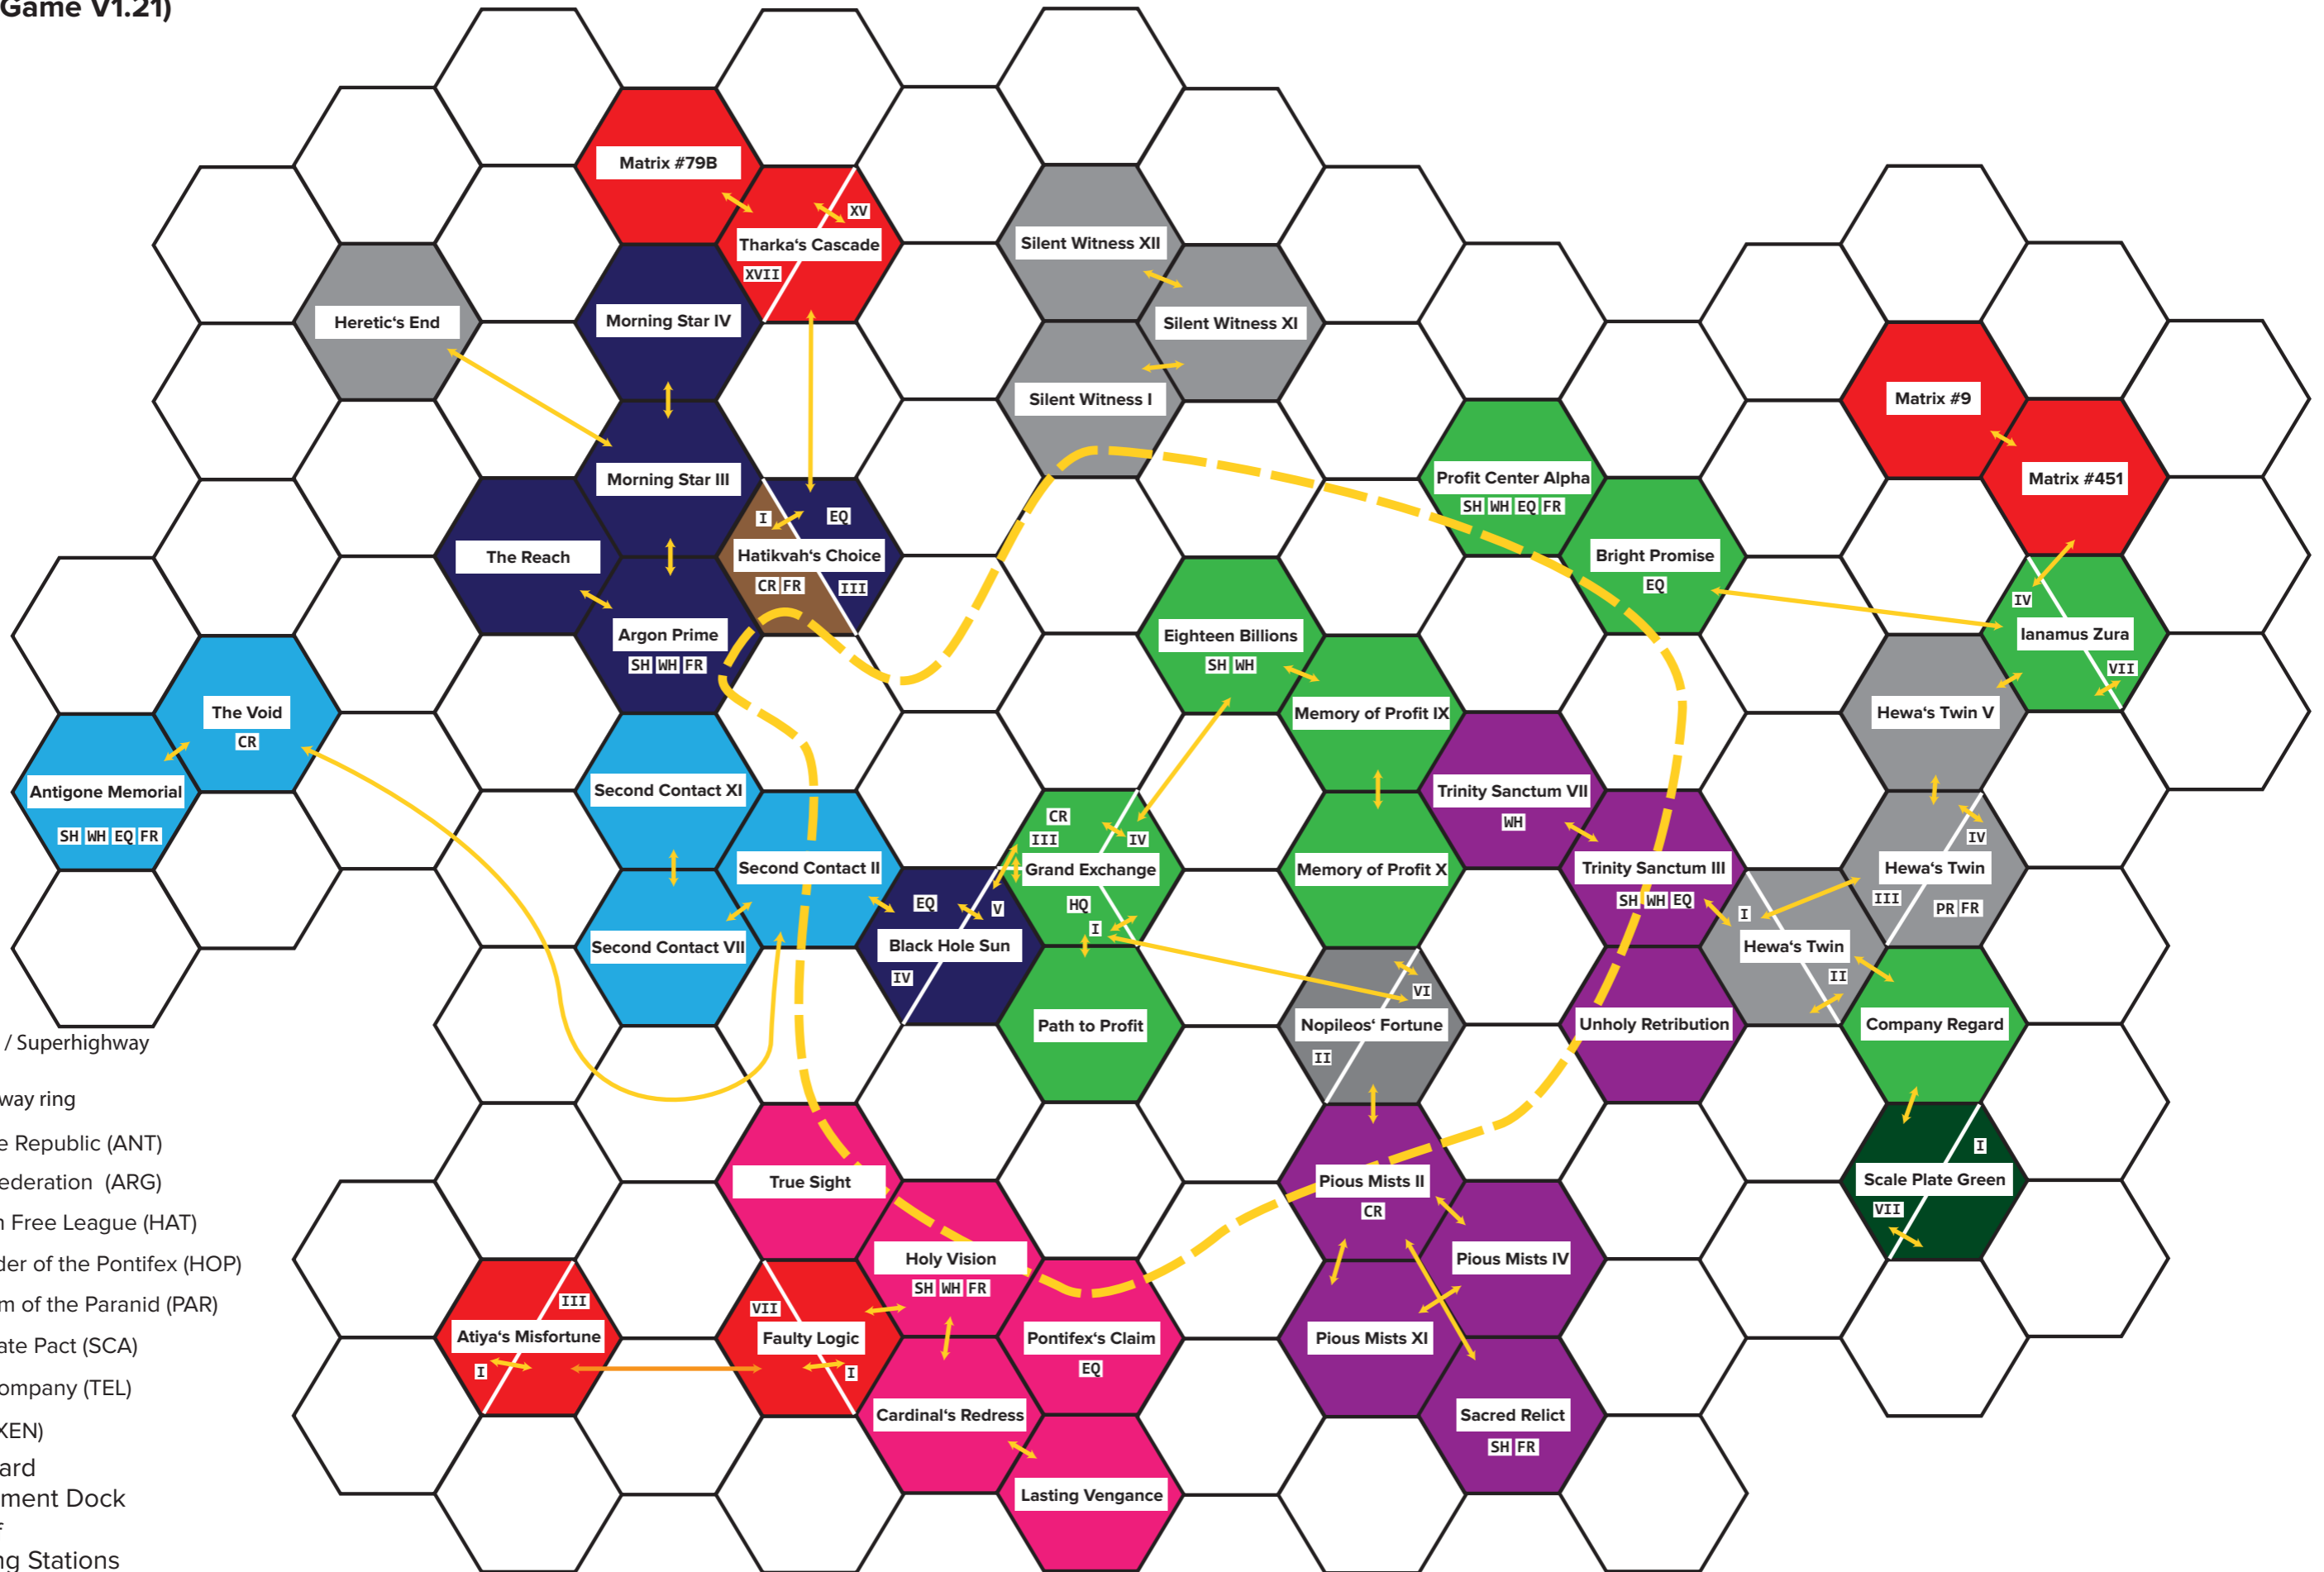

# X4: Foundations Universe Map V1.0 (Game V1.21)

↑ Jumpgate / Superhighway

--- Main highway ring

Antigone Republic (ANT)

Argon Federation (ARG)

Hatikvah Free League (HAT)

Holy Order of the Pontifex (HOP)

Godrealm of the Paranid (PAR)

Scale Plate Pact (SCA)

Teladi Company (TEL)

Xenon (XEN)

SH - Shipyards

EQ - Equipment Dock

WH - Wharf

CR - Trading Stations

PR - Pirate Station

FR - Faction Representative

HQ - Player Headquarters