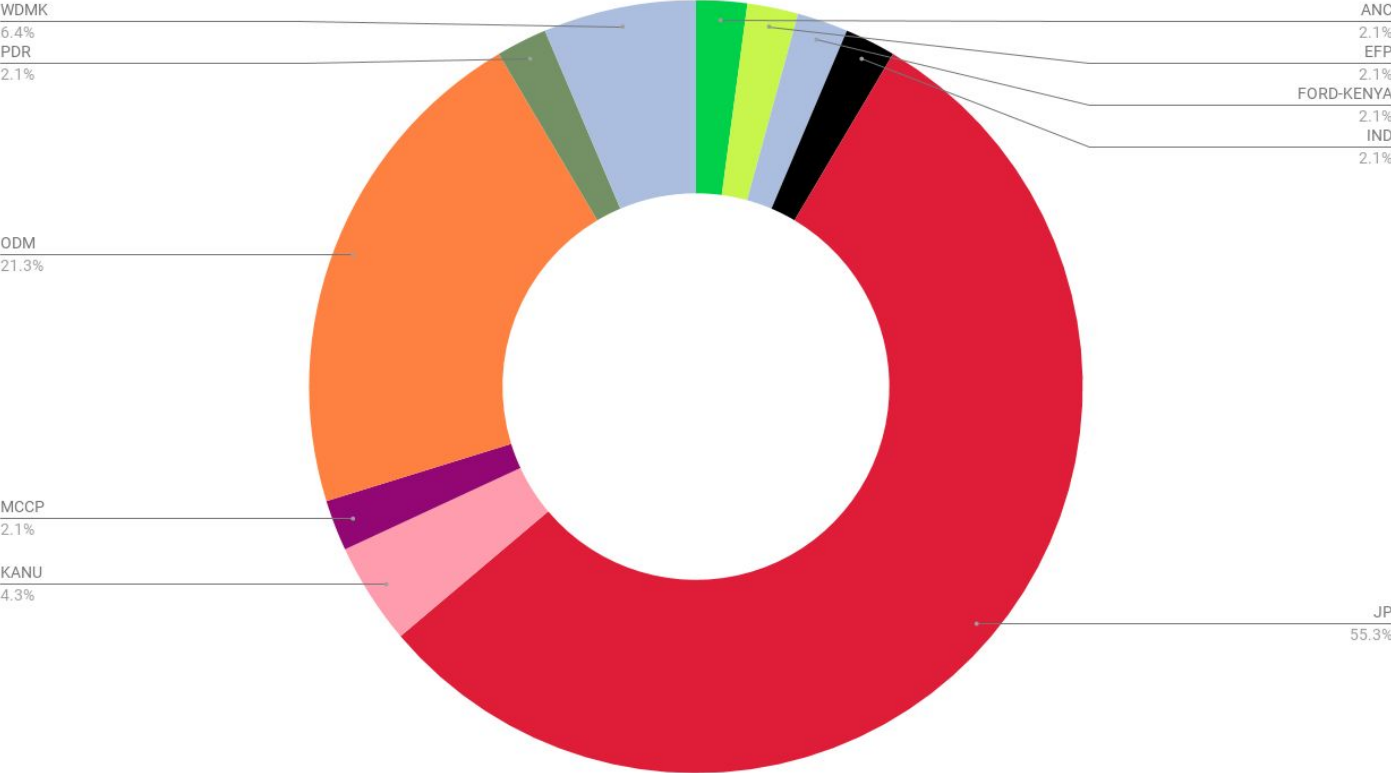

Parliamentary Election Result

Party Colour	Party Name	MPs
	ANC	11
	CCM	2
	CCU	1
	DP	1
	EFP	4
	FAP	1
	FORD-KENYA	10
	IND	11
	JP	141
	KANU	7
	KNC	2

Party Colour	Party Name	MPs
	KPP	2
	MCCP	3
	MUUNGANO	1
	NAPK	1
	ND	1
	NO DATA	3
	ODM	63
	PDP	2
	PDR	2
	PNU	1
	WDMK	20

Women Representative Election Result

Women Representative Election Result

Womens Rep (2017)

Women Representative Election Result

- Jubilee
- ODM
- Wiper
- Too Close To Call
- Jubilee Affiliated Parties
- FORD-Kenya
- Independent
- PDR
- ANC
- MCCP
- EFP