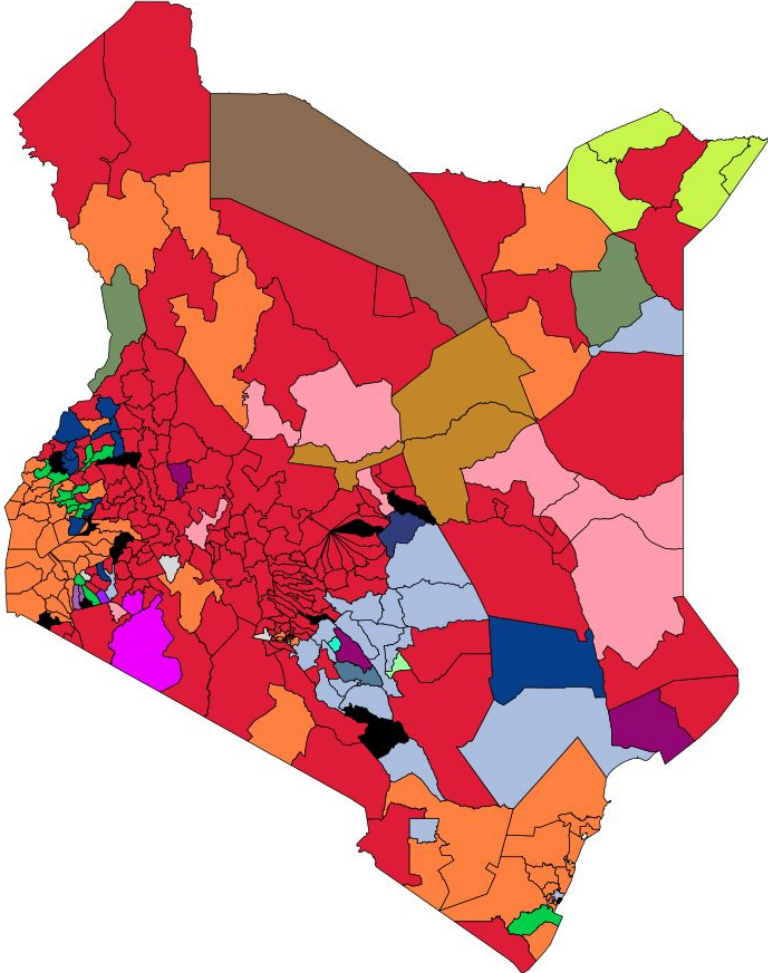

Gubernatorial Election Result

Gubernatorial Election Result

County Governors (2017)

Gubernatorial Election Result

Gubernatorial Election Result

Party Colour	Party	Governors
Blue	FORD-KENYA	2
Black	IND	2
Red	JP	25
Pink	KANU	1
Purple	MCCP	1
Light Pink	NARC	1
Orange	ODM	13
Light Blue	WDMK	2

Senate Election Result

Senate Election Result

Senator (2017)

WDMK
6.4%
PDR
2.1%

ANC
4.3%
CCU
2.1%
FORD-KENYA
2.1%

ODM
27.7%

KANU
4.3%

JP
51.1%

Senate Election Result

- Jubilee
- ODM
- Wiper
- Too Close To Call
- Jubilee Affiliated Parties
- FORD-Kenya
- Independent
- PDR
- ANC

Senate Election Result

Party Colour	Party	Senators
	ANC	2
	CCU	1
	FORD-KENYA	1
	JP	24
	KANU	2
	ODM	13
	PDR	1
	WDMK	3

Parliamentary Election Result

Parliamentary Election Result

Members of Parliament (2017)

Parliamentary Election Result

- JP
- ODM
- WDMK
- IND
- ANC
- FORD-KENYA
- KANU
- EFP
- MCCP
- NO DATA
- PDR
- KPP
- KNC
- PDP
- CCM
- NAPK
- CCU
- FAP
- PNU
- MUUNGANO
- ND
- DP