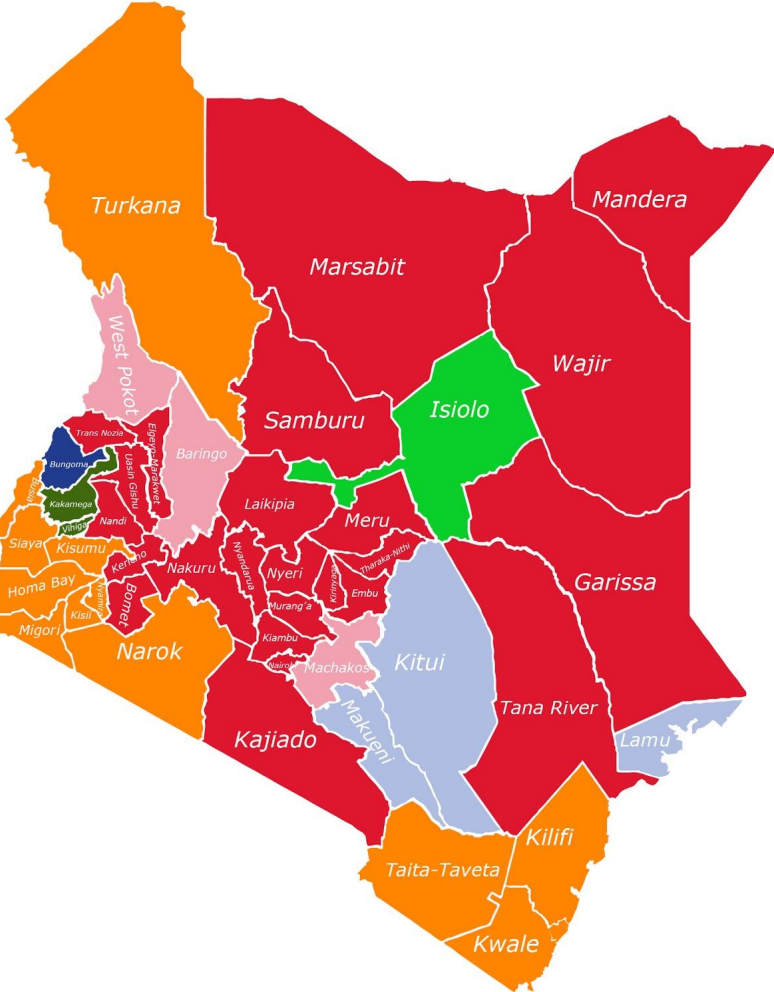

Kenya Elections Results | 08 August 2017

Presidential Election Result

Presidential Election Result

Presidential (2017)

JOSEPH WILLIAM NTHIGA NYAGAH
0.3%

RAILA ODINGA
44.8%

UHURU KENYATTA
54.3%

Presidential Election Result

Gubernatorial Election Result

Gubernatorial Election Result

County Governors (2017)

Gubernatorial Election Result

Gubernatorial Election Result

Party Colour	Party	Governors
Blue	FORD-KENYA	2
Black	IND	2
Red	JP	25
Pink	KANU	1
Purple	MCCP	1
Light Pink	NARC	1
Orange	ODM	13
Light Blue	WDMK	2

Senate Election Result

Senate Election Result

Senator (2017)

WDMK
6.4%
PDR
2.1%

ANC
4.3%
CCU
2.1%
FORD-KENYA
2.1%

ODM
27.7%

KANU
4.3%

JP
51.1%

Senate Election Result

- Jubilee
- ODM
- Wiper
- Too Close To Call
- Jubilee Affiliated Parties
- FORD-Kenya
- Independent
- PDR
- ANC

Senate Election Result

Party Colour	Party	Senators
	ANC	2
	CCU	1
	FORD-KENYA	1
	JP	24
	KANU	2
	ODM	13
	PDR	1
	WDMK	3