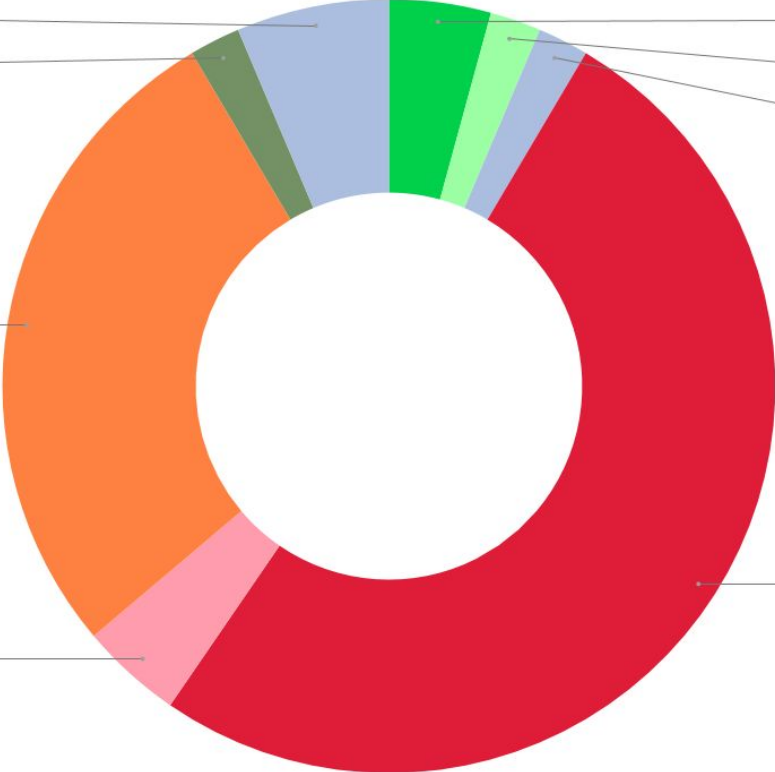

Gubernatorial Election Result

Gubernatorial Election Result

County Governors (2017)

Gubernatorial Election Result

Gubernatorial Election Result

Party Colour	Party	Governors
Blue	FORD-KENYA	2
Black	IND	2
Red	JP	25
Pink	KANU	1
Purple	MCCP	1
Light Pink	NARC	1
Orange	ODM	13
Light Blue	WDMK	2

Senate Election Result

Senate Election Result

Senator (2017)

WDMK
6.4%
PDR
2.1%

ANC
4.3%
CCU
2.1%
FORD-KENYA
2.1%

ODM
27.7%

KANU
4.3%

JP
51.1%

Senate Election Result

- Jubilee
- ODM
- Wiper
- Too Close To Call
- Jubilee Affiliated Parties
- FORD-Kenya
- Independent
- PDR
- ANC

Senate Election Result

Party Colour	Party	Senators
	ANC	2
	CCU	1
	FORD-KENYA	1
	JP	24
	KANU	2
	ODM	13
	PDR	1
	WDMK	3