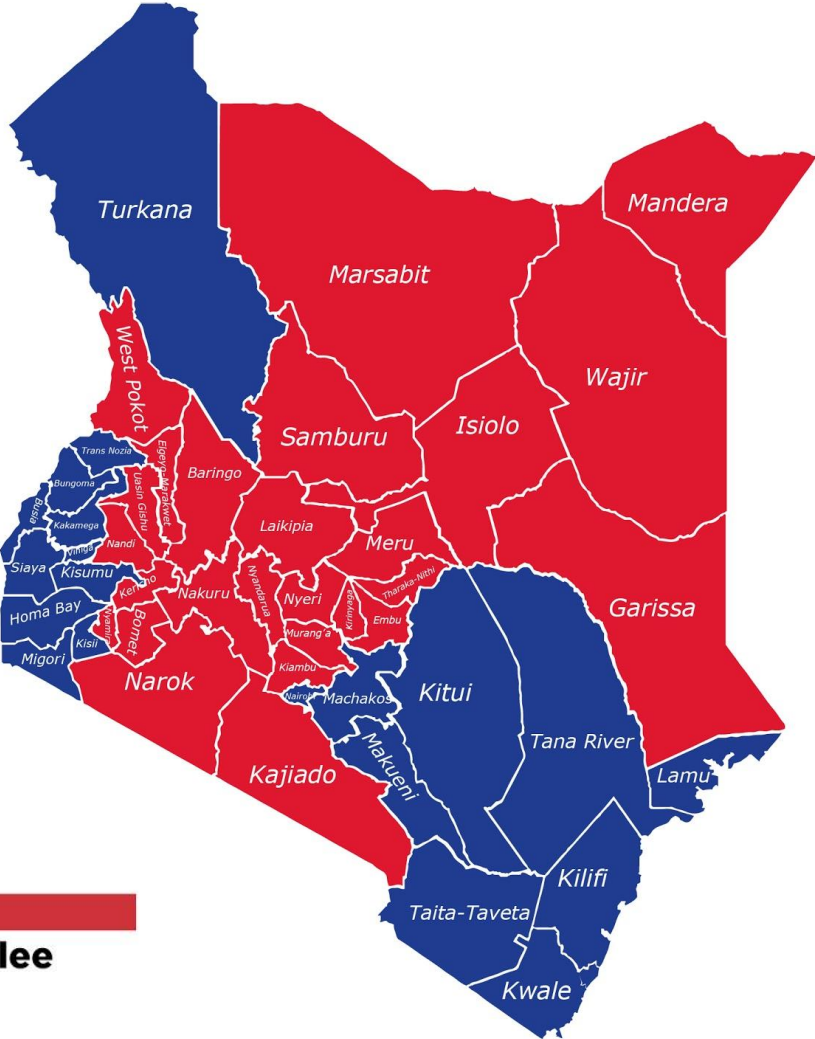

Kenya Elections Results | 08 August 2017

Presidential Election Result

Presidential Election Result

Presidential (2017)

JOSEPH WILLIAM NTHIGA NYAGAH
0.3%

RAILA ODINGA
44.8%

UHURU KENYATTA
54.3%

Presidential Election Result

Gubernatorial Election Result

Gubernatorial Election Result

County Governors (2017)

Gubernatorial Election Result

Gubernatorial Election Result

Party Colour	Party	Governors
Blue	FORD-KENYA	2
Black	IND	2
Red	JP	25
Pink	KANU	1
Purple	MCCP	1
Light Pink	NARC	1
Orange	ODM	13
Light Blue	WDMK	2

Senate Election Result

Senate Election Result

Senator (2017)

WDMK
6.4%
PDR
2.1%

ANC
4.3%
CCU
2.1%
FORD-KENYA
2.1%

ODM
27.7%

KANU
4.3%

JP
51.1%

Senate Election Result

- Jubilee
- ODM
- Wiper
- Too Close To Call
- Jubilee Affiliated Parties
- FORD-Kenya
- Independent
- PDR
- ANC

Senate Election Result

Party Colour	Party	Senators
	ANC	2
	CCU	1
	FORD-KENYA	1
	JP	24
	KANU	2
	ODM	13
	PDR	1
	WDMK	3