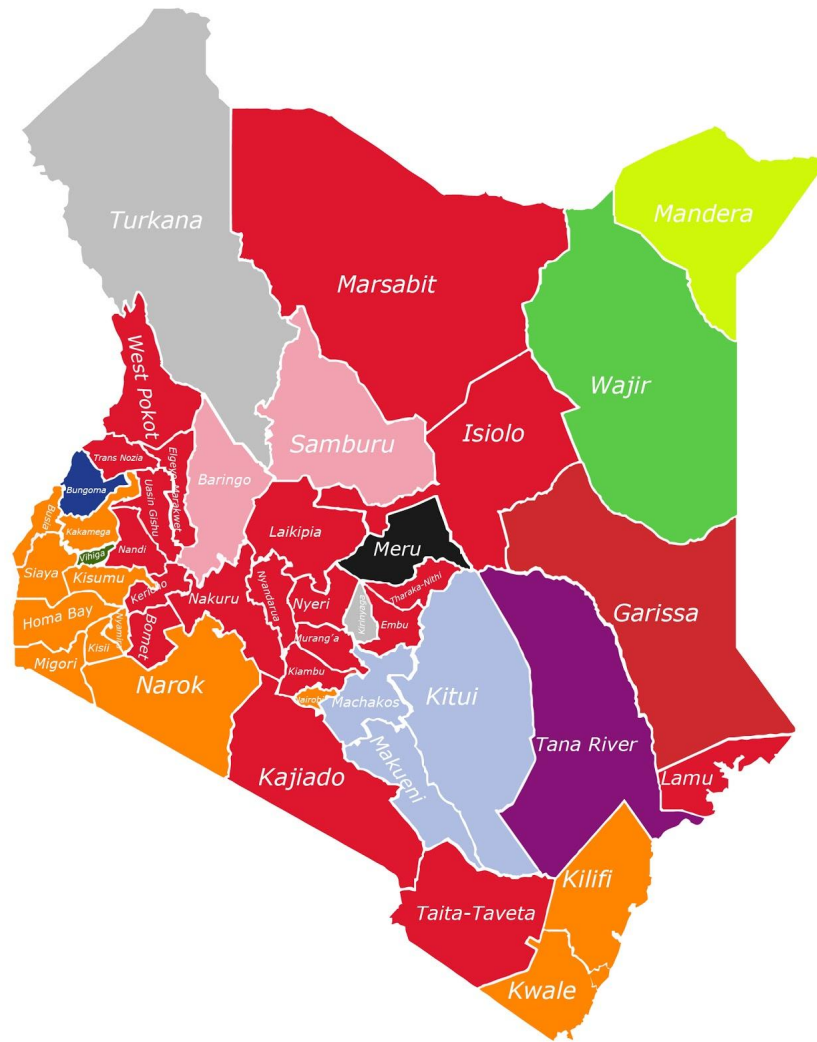

Women Representative Election Result

- Jubilee
- ODM
- Wiper
- Too Close To Call
- Jubilee Affiliated Parties
- FORD-Kenya
- Independent
- PDR
- ANC
- MCCP
- EFP