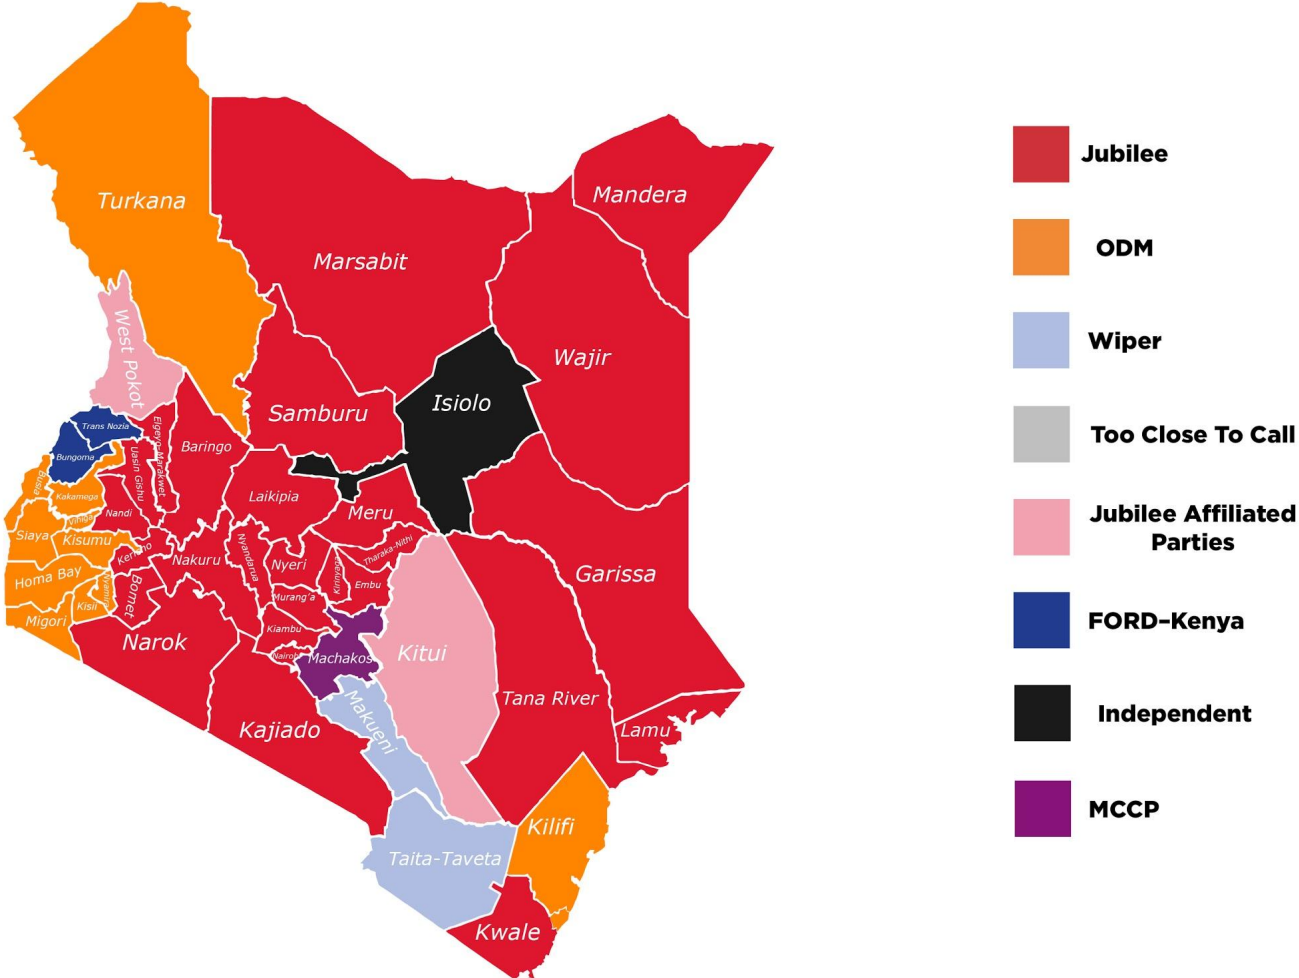

Kenya Elections Results | 08 August 2017

Presidential Election Result

Presidential Election Result

Presidential (2017)

JOSEPH WILLIAM NTHIGA NYAGAH
0.3%

RAILA ODINGA
44.8%

UHURU KENYATTA
54.3%

Presidential Election Result

Gubernatorial Election Result

Gubernatorial Election Result

County Governors (2017)

Gubernatorial Election Result

Gubernatorial Election Result

Party Colour	Party	Governors
Blue	FORD-KENYA	2
Black	IND	2
Red	JP	25
Pink	KANU	1
Purple	MCCP	1
Light Pink	NARC	1
Orange	ODM	13
Light Blue	WDMK	2

Senate Election Result

Senate Election Result

Senator (2017)

WDMK
6.4%
PDR
2.1%

ANC
4.3%
CCU
2.1%
FORD-KENYA
2.1%

ODM
27.7%

KANU
4.3%

JP
51.1%

Senate Election Result

- Jubilee
- ODM
- Wiper
- Too Close To Call
- Jubilee Affiliated Parties
- FORD-Kenya
- Independent
- PDR
- ANC

Senate Election Result

Party Colour	Party	Senators
	ANC	2
	CCU	1
	FORD-KENYA	1
	JP	24
	KANU	2
	ODM	13
	PDR	1
	WDMK	3