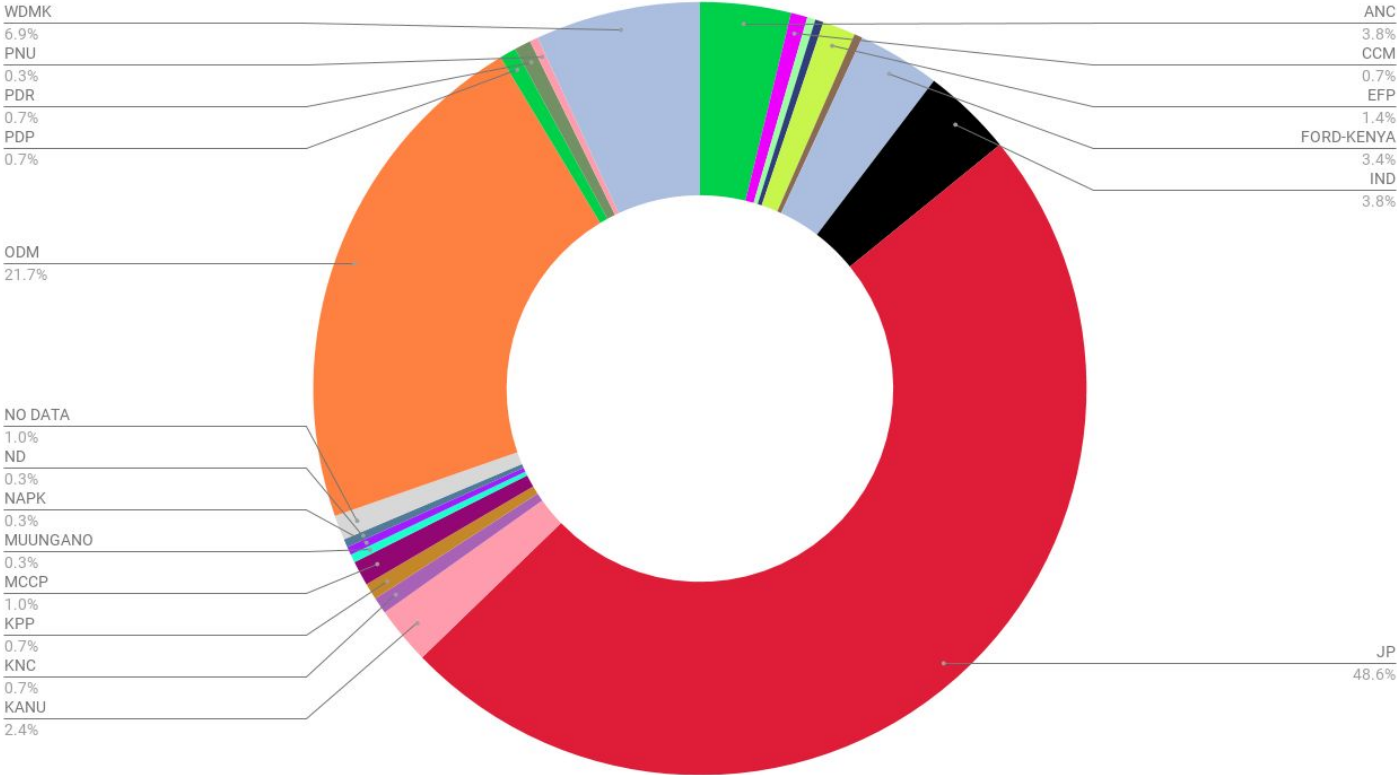

Senate Election Result

Senate Election Result

Senator (2017)

WDMK
6.4%
PDR
2.1%

ANC
4.3%
CCU
2.1%
FORD-KENYA
2.1%

ODM
27.7%

KANU
4.3%

JP
51.1%

Senate Election Result

- Jubilee
- ODM
- Wiper
- Too Close To Call
- Jubilee Affiliated Parties
- FORD-Kenya
- Independent
- PDR
- ANC

Senate Election Result

Party Colour	Party	Senators
	ANC	2
	CCU	1
	FORD-KENYA	1
	JP	24
	KANU	2
	ODM	13
	PDR	1
	WDMK	3

Parliamentary Election Result

Parliamentary Election Result

Members of Parliament (2017)

Parliamentary Election Result

- JP
- ODM
- WDMK
- IND
- ANC
- FORD-KENYA
- KANU
- EFP
- MCCP
- NO DATA
- PDR
- KPP
- KNC
- PDP
- CCM
- NAPK
- CCU
- FAP
- PNU
- MUUNGANO
- ND
- DP