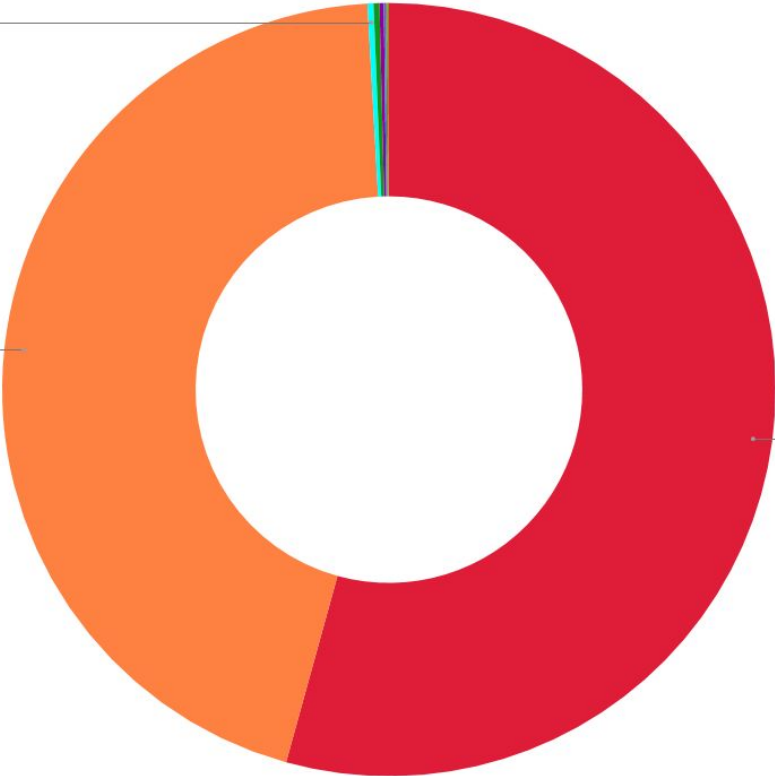

Kenya Elections Results | 08 August 2017

Presidential Election Result

Presidential Election Result

Presidential (2017)

JOSEPH WILLIAM NTHIGA NYAGAH
0.3%

RAILA ODINGA
44.8%

UHURU KENYATTA
54.3%

Presidential Election Result

Gubernatorial Election Result

Gubernatorial Election Result

County Governors (2017)

Gubernatorial Election Result

Gubernatorial Election Result

Party Colour	Party	Governors
Blue	FORD-KENYA	2
Black	IND	2
Red	JP	25
Pink	KANU	1
Purple	MCCP	1
Light Pink	NARC	1
Orange	ODM	13
Light Blue	WDMK	2

Senate Election Result

Senate Election Result

Senator (2017)

WDMK
6.4%
PDR
2.1%

ANC
4.3%
CCU
2.1%
FORD-KENYA
2.1%

ODM
27.7%

KANU
4.3%

JP
51.1%