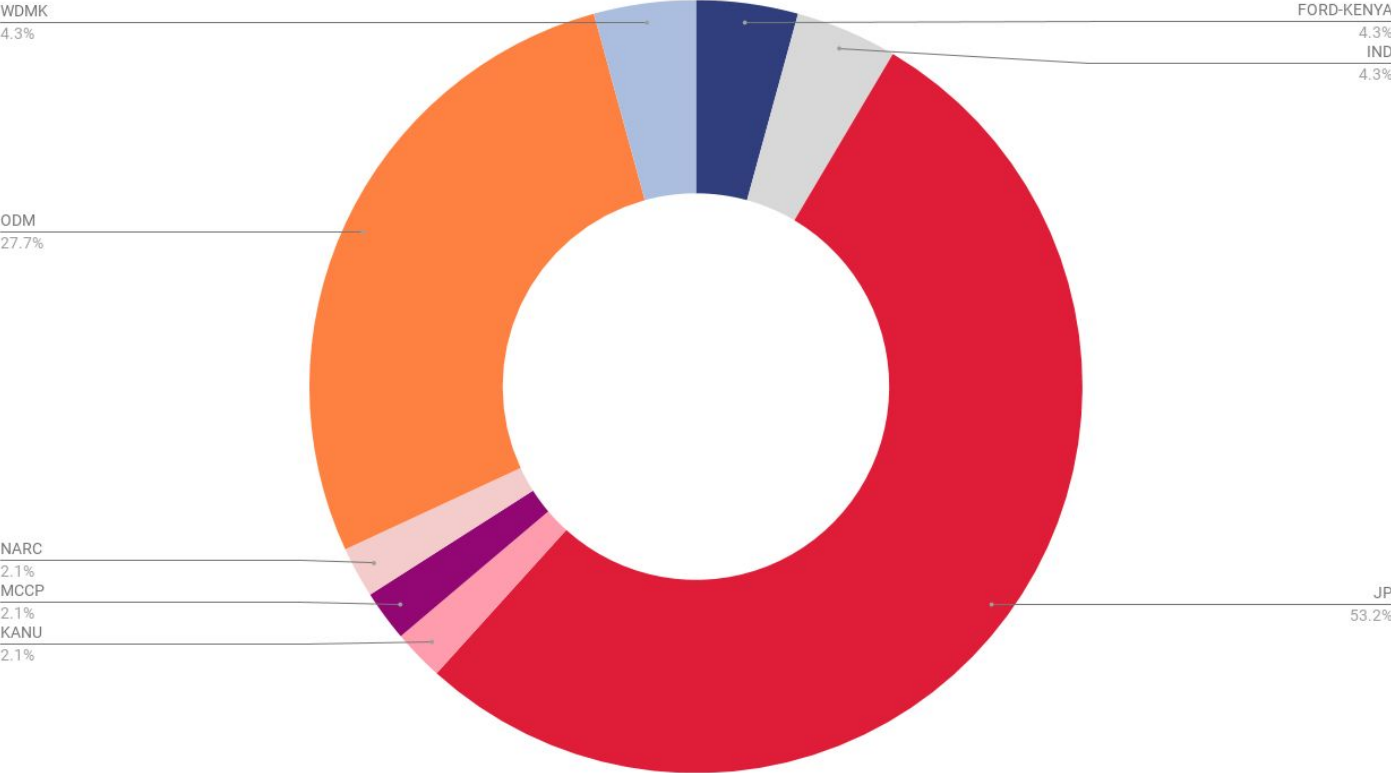

Kenya Elections Results | 08 August 2017

Presidential Election Result

Presidential Election Result

Presidential (2017)

JOSEPH WILLIAM NTHIGA NYAGAH
0.3%

RAILA ODINGA
44.8%

UHURU KENYATTA
54.3%

Presidential Election Result

Gubernatorial Election Result

Gubernatorial Election Result

County Governors (2017)

Gubernatorial Election Result

Gubernatorial Election Result

Party Colour	Party	Governors
Blue	FORD-KENYA	2
Black	IND	2
Red	JP	25
Pink	KANU	1
Purple	MCCP	1
Light Pink	NARC	1
Orange	ODM	13
Light Blue	WDMK	2

Senate Election Result

Senate Election Result

Senator (2017)

WDMK
6.4%
PDR
2.1%

ANC
4.3%
CCU
2.1%
FORD-KENYA
2.1%

ODM
27.7%

KANU
4.3%

JP
51.1%

Senate Election Result

- Jubilee
- ODM
- Wiper
- Too Close To Call
- Jubilee Affiliated Parties
- FORD-Kenya
- Independent
- PDR
- ANC

Senate Election Result

Party Colour	Party	Senators
	ANC	2
	CCU	1
	FORD-KENYA	1
	JP	24
	KANU	2
	ODM	13
	PDR	1
	WDMK	3