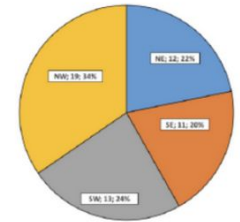

By Region

Cadet Performance						
Selection Status	Cadets	Min OM	Avg OM	Avg GPA	Avg PFA	Avg PCSM
Selects	55	81.230	86.790	3.620	98.39	86.8
Non-Selects	213	45.490	67.700	3.450	96.85	62.4
			OM	GPA	PFA	PCSM
1st Non-Select	-	-	81.170	4.000	98.00	66.0