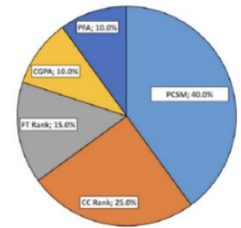

Cadet Performance						
Selection Status	Cadets	Min OM	Avg OM	Avg GPA	Avg PFA	Avg PCSM
Selects	55	81.230	86.790	3.620	98.39	86.8
Non-Selects	213	45.490	67.700	3.450	96.85	62.4
			OM	GPA	PFA	PCSM
1st Non-Select	-	-	81.170	4.000	98.00	66.0

OM Weighting