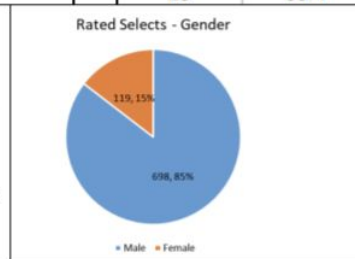

FY22 Rated Board Stats

	Cadets	Min OM (of 85)	Avg OM	Avg GPA	Avg PFA
Nominations	1,348	5.02	44.35	3.329	93.87
Selects	817	29.79	52.3	3.425	95.22
Non-Selects	531	5.02	32.13	3.183	91.78

	Cadets	Min OM	Avg OM	Avg GPA	Avg PFA	Min_PCSM	Avg_PCSM	AFOQT		AFOQT	
								Min_CSO	Avg_CSO	Min_ABM	Avg_ABM
Pilot Sel	430	52.29	62.75	3.532	96.19	26	68.7				
CSO Sel	149	49.79	59.91	3.316	94.98			29	75.7		
RPA Sel	133	29.79	42.72	3.348	93.59	10	41.7				
ABM Sel	105	31.60	49.72	3.235	93.67					25	60.4