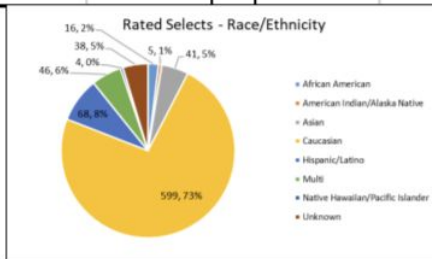

FY22 Rated Board Stats

	Cadets	Min OM (of 85)	Avg OM	Avg GPA	Avg PFA
Nominations	1,348	5.02	44.35	3.329	93.87
Selects	817	29.79	52.3	3.425	95.22
Non-Selects	531	5.02	32.13	3.183	91.78

	Cadets	Min OM	Avg OM	Avg GPA	Avg PFA	Min_PCSM	Avg_PCSM	AFOQT		AFOQT	
								Min_CSO	Avg_CSO	Min_ABM	Avg_ABM
Pilot Sel	430	52.29	62.75	3.532	96.19	26	68.7				
CSO Sel	149	49.79	59.91	3.316	94.98			29	75.7		
RPA Sel	133	29.79	42.72	3.348	93.59	10	41.7				
ABM Sel	105	31.60	49.72	3.235	93.67					25	60.4