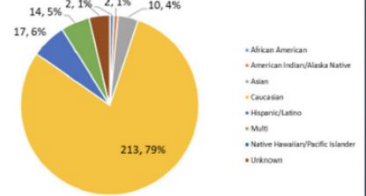

OM Weighting

By Region

### Applicant Data

Gender (268 Applicants)

Race/Ethnicity (268 Applicants)