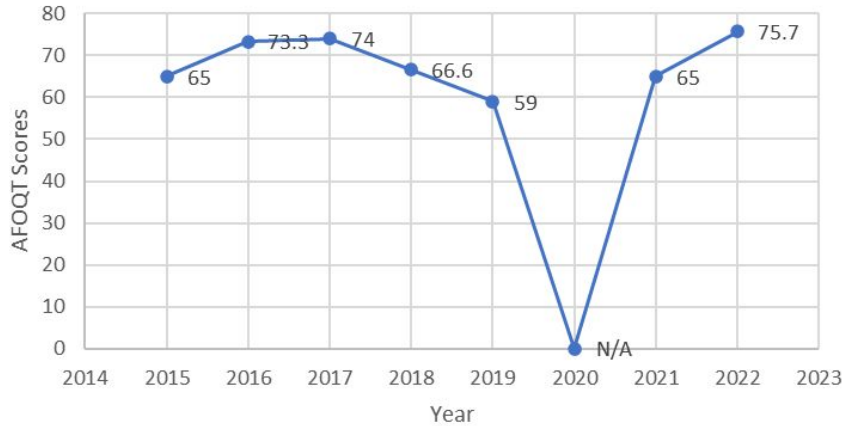

CSO - Avg. AFOQT