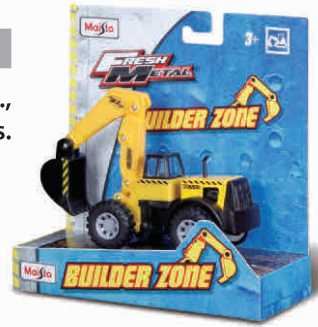

Traditional construction equipment with cool deco.

- Die-cast metal body with plastic details
- Some moving parts

#25203

Full-color open touch box, Asst.,
Outer: 12 Pcs.

CEMENT MIXER

DIGGER

*DUMP TRUCK

DUMP TRUCK