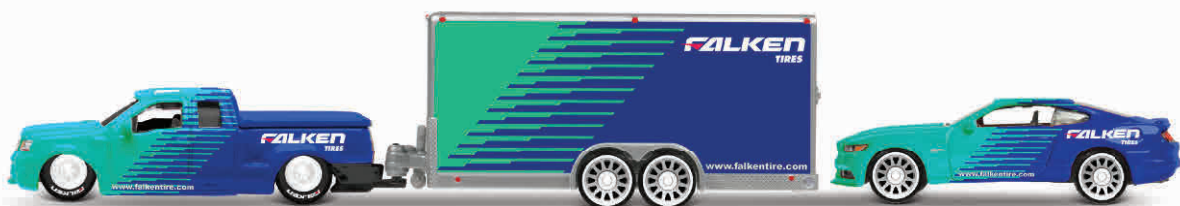

VOLKSWAGEN VAN "SAMBA" / CAR TRAILER / VOLKSWAGEN BEETLE