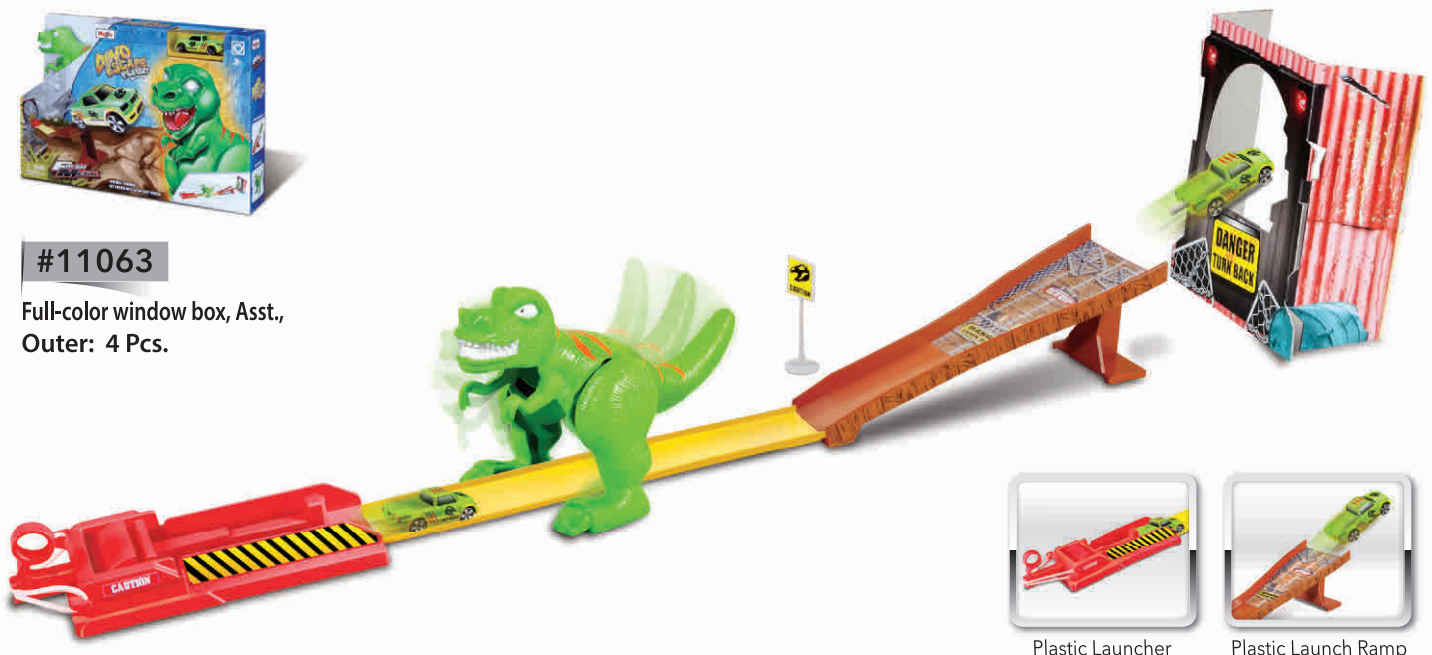

Plastic Launch Ramp

#11063

Full-color window box, Asst.,
Outer: 4 Pcs.

Plastic Launcher