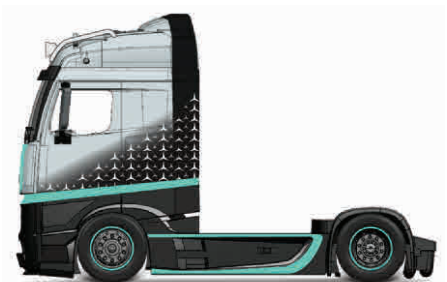

NEW

NEW

1:64 Design Team Haulers

Race and Garage themed 3-packs that include 2 vehicles and an enclosed car trailer. Racing inspired liveries and real brands help add authenticity to these awesome team haulers.