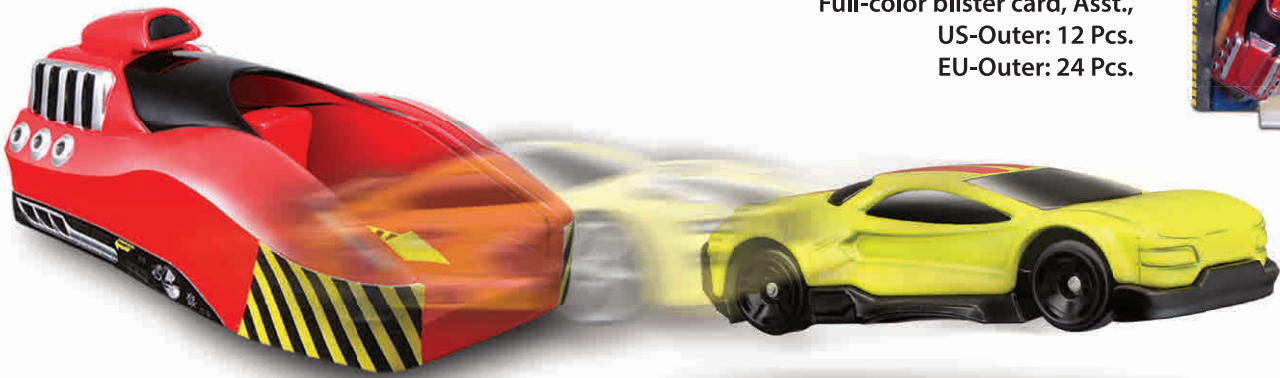

Race Launcher

- Spring-action launcher shoots the car
- One die-cast vehicle
- Vehicle has a die-cast metal body with plastic parts

#15151

Full-color blister card, Asst.,
US-Outer: 12 Pcs.
EU-Outer: 24 Pcs.

Dual Race Challenge Playset

Race through the loop and crash into the barrels

- 2 die-cast vehicles included
- Starting gate with auto start system
- 17.4' (5.28 m) of dual lane track
- Twin loop section
- Easy connect clamp
- Barrels
- Sticker sheet

DUAL RACE CHALLENGE