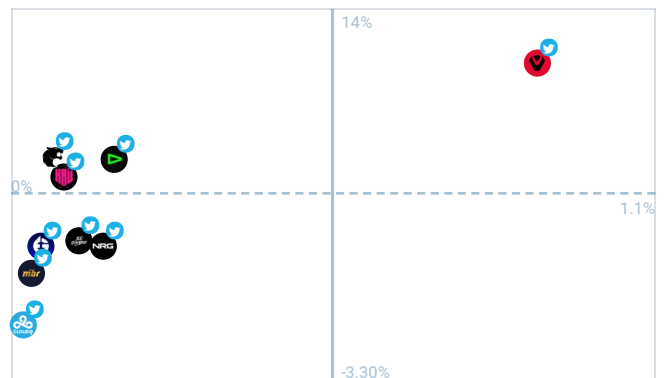

Metrics Overview

Name	Page Performance Index	Fans	Follower Growth (in %)	Post interaction rate	Posts per day	Reach per day	Interactions per impression
Sentinels @Sentinels	22%	955k	12%	1.0%	2.1		
LEVIATAN @LeviatanGG		119k		0.83%	2.3		
LOUD @LOUDgg	6.0%	1.7M	7.1%	0.20%	11		
NRG @NRGgg	7.0%	1.0M	2.4%	0.18%	5.6		
100 Thieves @100Thieves	18%	1.3M	2.7%	0.13%	2.9		
KRÜ Esports @KRUESports	10.0%	282k	6.2%	0.10%	14		
FURIA @FURIA	50%	569k	7.3%	0.081%	27		
Evil Geniuses @EvilGeniuses	3.0%	618k	2.4%	0.057%	10		
MADE IN BRAZIL. @MIBR	1.0%	404k	0.92%	0.041%	13		
Cloud9 @Cloud9	5.0%	1.2M	-1.88%	0.024%	4.7		

Profiles with the most followers

Follower growth and engagement

The further to the right a profile is, the higher its post-interaction. The further up, the faster the profile grows. The most successful profiles can be found at the top right.

--- Post interaction rate — Follower Growth (in %)

Metric icon legend

- Not available for this platform
- Only for your own profiles with valid access permission. [Manage profiles](#)
- Data for this metric cannot be collected retroactively if it is not already in the system