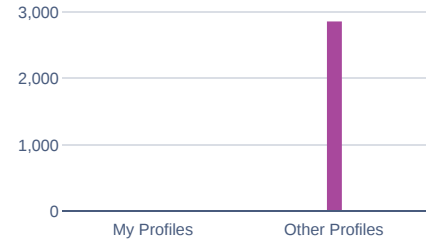

Number of posts