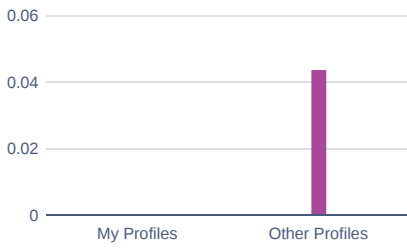

Follower Growth (in %)