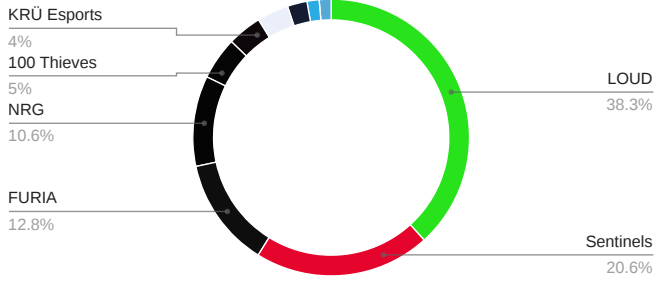

Metrics Overview

Name	Page Performance Index	Fans	Follower Growth (in %)	Post interaction rate	Posts per day	Reach per day	Interactions per impression
Sentinels @Sentinels	22%	955k	12%	1.0%	2.1		
LEVIATAN @LeviatanGG		119k		0.83%	2.3		
LOUD @LOUDgg	6.0%	1.7M	7.1%	0.20%	11		
NRG @NRGgg	7.0%	1.0M	2.4%	0.18%	5.6		
100 Thieves @100Thieves	18%	1.3M	2.7%	0.13%	2.9		
KRÜ Esports @KRUESports	10.0%	282k	6.2%	0.10%	14		
FURIA @FURIA	50%	569k	7.3%	0.081%	27		
Evil Geniuses @EvilGeniuses	3.0%	618k	2.4%	0.057%	10		
MADE IN BRAZIL. @MIBR	1.0%	404k	0.92%	0.041%	13		
Cloud9 @Cloud9	5.0%	1.2M	-1.88%	0.024%	4.7		

Profiles with the most followers

Follower growth and engagement

The further to the right a profile is, the higher its post-interaction. The further up, the faster the profile grows. The most successful profiles can be found at the top right.

--- Post interaction rate — Follower Growth (in %)

Metric icon legend

- Not available for this platform
- Only for your own profiles with valid access permission. [Manage profiles](#)
- Data for this metric cannot be collected retroactively if it is not already in the system

### Share of Interactions

Which profile got the most interactions on their posts?