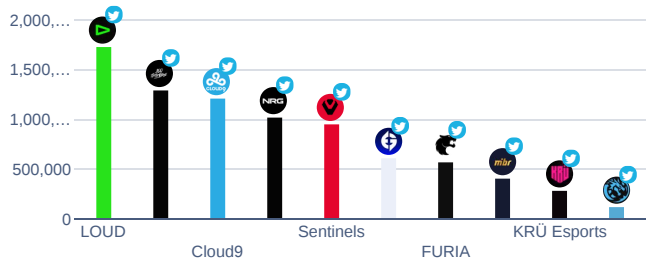

Metrics Overview

Name	Page Performance Index	Fans	Follower Growth (in %)	Post interaction rate	Posts per day	Reach per day	Interactions per impression
Sentinels @Sentinels	22%	955k	12%	1.0%	2.1		
LEVIATAN @LeviatanGG		119k		0.83%	2.3		
LOUD @LOUDgg	6.0%	1.7M	7.1%	0.20%	11		
NRG @NRGgg	7.0%	1.0M	2.4%	0.18%	5.6		
100 Thieves @100Thieves	18%	1.3M	2.7%	0.13%	2.9		
KRÜ Esports @KRUESports	10.0%	282k	6.2%	0.10%	14		
FURIA @FURIA	50%	569k	7.3%	0.081%	27		
Evil Geniuses @EvilGeniuses	3.0%	618k	2.4%	0.057%	10		
MADE IN BRAZIL. @MIBR	1.0%	404k	0.92%	0.041%	13		
Cloud9 @Cloud9	5.0%	1.2M	-1.88%	0.024%	4.7		

Profiles with the most followers

Follower growth and engagement

The further to the right a profile is, the higher its post-interaction. The further up, the faster the profile grows. The most successful profiles can be found at the top right.

--- Post interaction rate — Follower Growth (in %)

Metric icon legend

- Not available for this platform
- Only for your own profiles with valid access permission. [Manage profiles](#)
- Data for this metric cannot be collected retroactively if it is not already in the system

### Share of Interactions

Which profile got the most interactions on their posts?