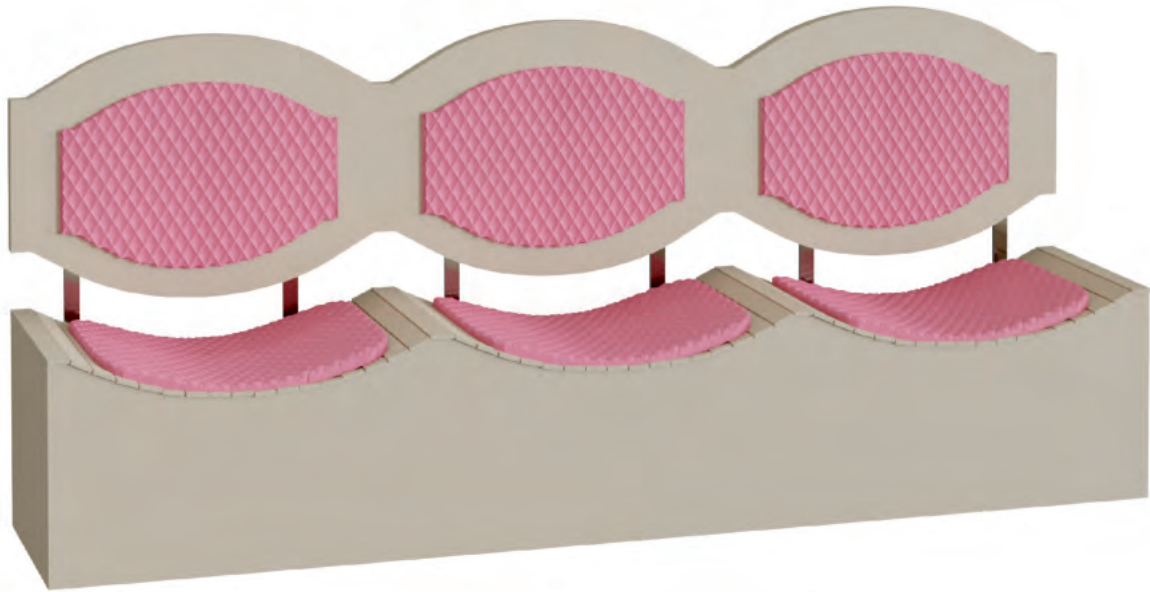

WAITING CHAIRS

www.cresisglobal.com

£675