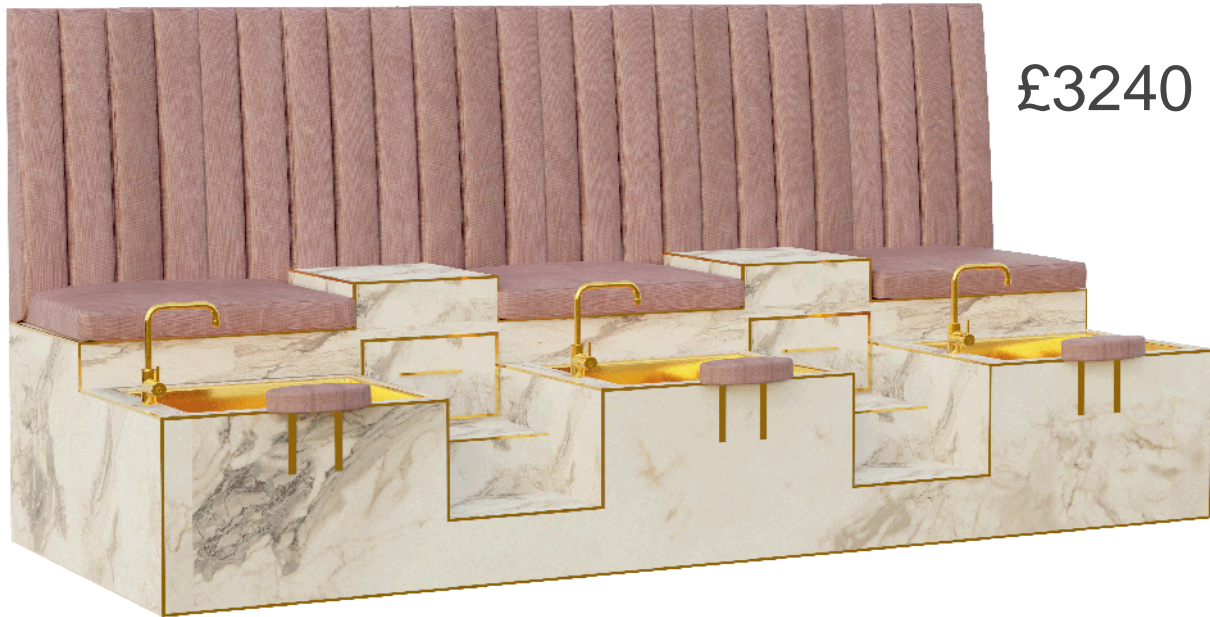

PEDICURE CHAIRS

www.cresisglobal.com

£3240

Code **CRP 212** ■ 260 cm ↕ 180 cm ↗ 100 cm | First Class Faux Leather / Metal wash Basin
Colour Of Choice / Laminated Mdf Platform