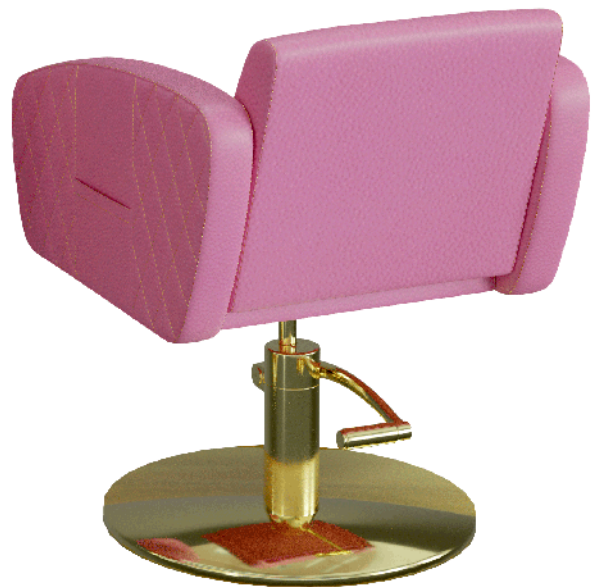

STYLING CHAIRS

www.cresisglobal.com

£430

Code **CRK492** ■ 65 cm ↕ 86 - 98 cm ↗ 69 cm

■ First Class Faux Leather / Locking Hydraulic Pump
Colour Of Choice

£430

Code **CRK494** ■ 65 cm ↕ 86 - 98 cm ↗ 64 cm

■ First Class Faux Leather / Locking Hydraulic Pump
Colour Of Choice