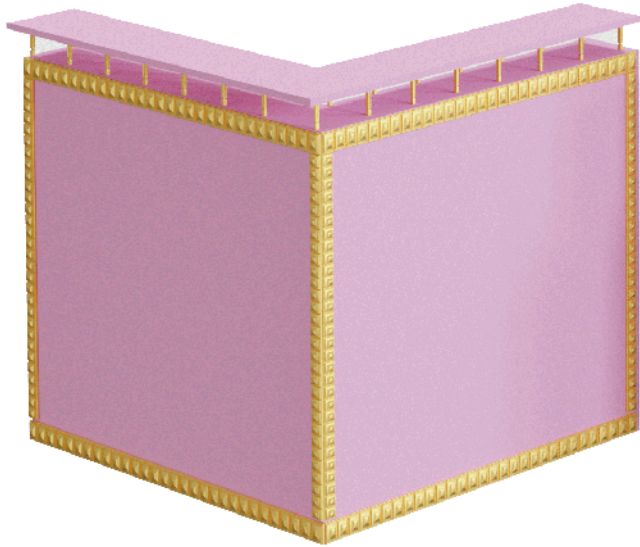

RECEPTION

www.cresisglobal.com

£810