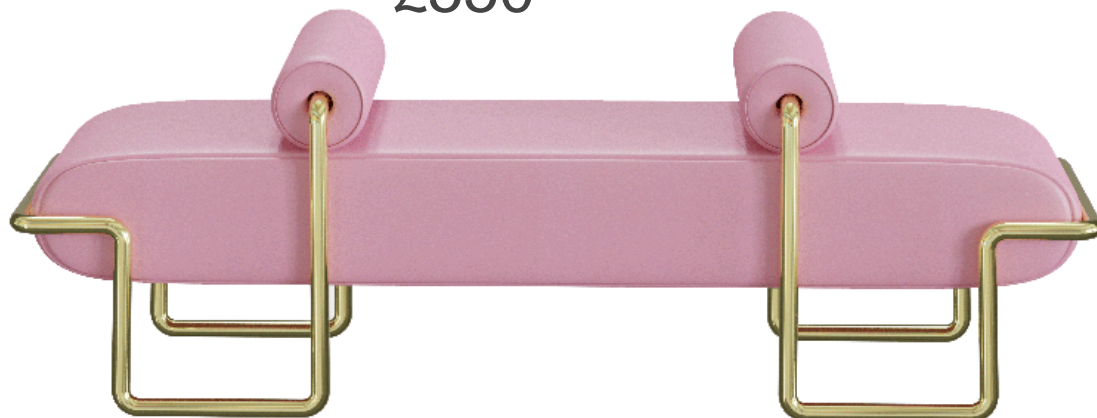

WAITING CHAIRS

www.cresisglobal.com

£585

Code **CRB 415** ■ 160 cm ↔ 120 cm ↕ 50 cm ↗ First Class Faux Leather / Colour Of Choice

£550

Code **CRB 455** ■ 180 cm ↔ 60 cm ↕ 60 cm ↗ First Class Faux Leather / Colour Of Choice