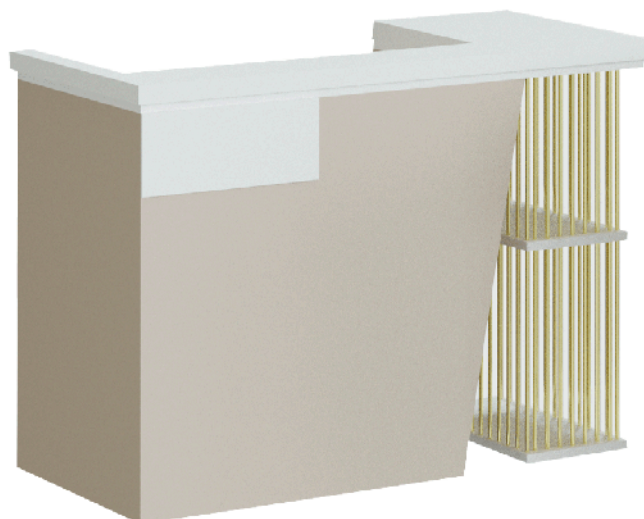

RECEPTION

www.cresisglobal.com

£630

Code **CRB 766** ■ 120 cm 120 cm 80 cm Laminated Mdf / Draw With Lock
Led Light / Colour Of Choice

£810

Code **CRB 767** ■ 140 cm 120 cm 45 cm Laminated Mdf / Draw With Lock
Metal Leg / Colour Of Choice