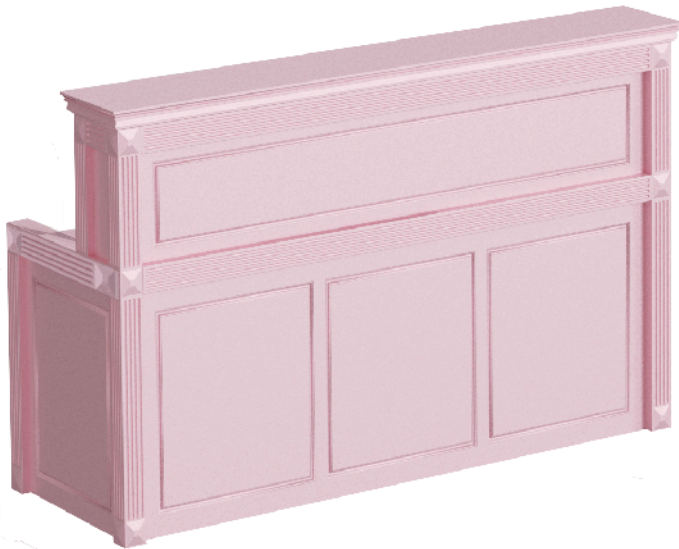

RECEPTION

www.cresisglobal.com

£720