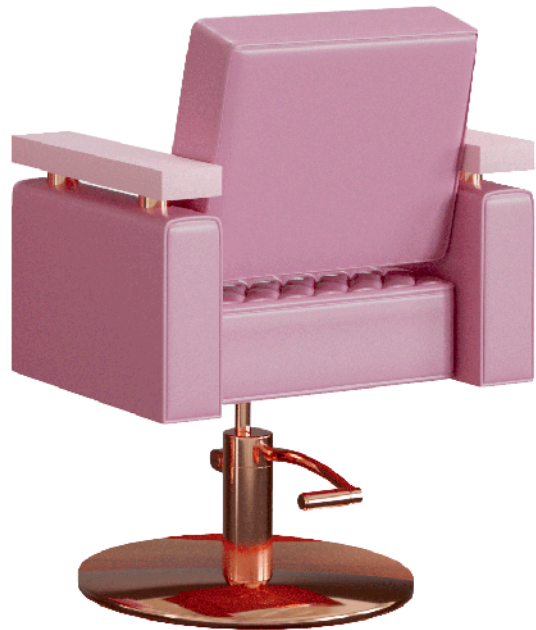

£430

Code **CRK498** ■ 62 cm ↕ 86 - 98 cm ↗ 58 cm

■ First Class Faux Leather / Locking Hydraulic Pump
■ Colour Of Choice

STYLING CHAIRS

www.cresisglobal.com

£450

Code **CRK501** ■ 70 cm ↓ 89 - 101 cm ↗ 57 cm | First Class Faux Leather / Locking Hydraulic Pump
Colour Of Choice

£450

Code **CRK502** ■ 60 cm ↓ 88 - 100 cm ↗ 57 cm | First Class Faux Leather / Locking Hydraulic Pump
Colour Of Choice

STYLING CHAIRS

www.cresisglobal.com

£495

Code **CRK503** ■ 70 cm ↑ 90 - 102 cm ↗ 58 cm ■ First Class Faux Leather / Locking Hydraulic Pump
Colour Of Choice

£495

Code **CRK504** ■ 59 cm ↑ 90 - 102 cm ↗ 57 cm ■ First Class Faux Leather / Locking Hydraulic Pump
Colour Of Choice

STYLING CHAIRS

www.cresisglobal.com

£585

Code **CRK515** ■ 59 cm ↕ 88 - 100 cm ↗ 64 cm | First Class Faux Leather / Locking Hydraulic Pump
Colour Of Choice