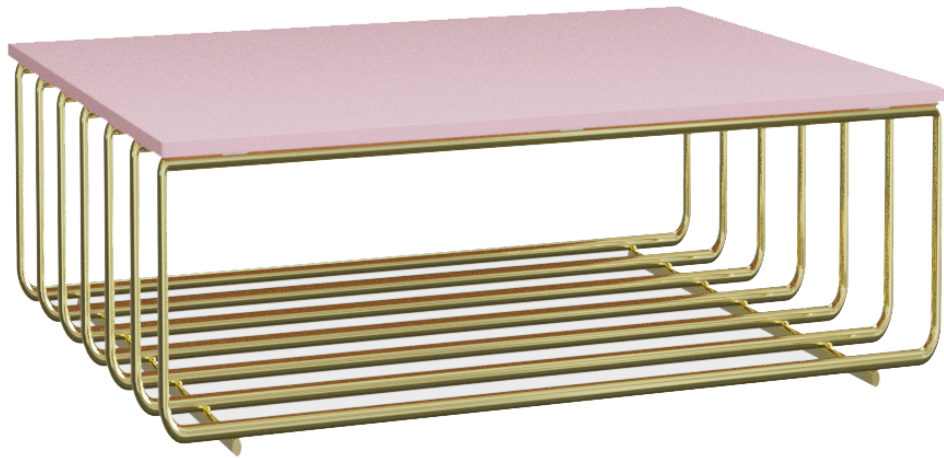

Code **CRS 541** ■ 65 cm ↓ 65 cm ↗ 65cm

Laminated Mdf / Colour Of Choice

£225

Code **CRS 542** ■ 55cm ↓ 65 cm ↗ 55cm

Laminated Mdf / Colour Of Choice

£400

Code **CRS 543** ■ 100 cm ↔ 60 cm ↑ 65 cm ↗ Laminated MDF / Metal Leg / Colour Of Choice