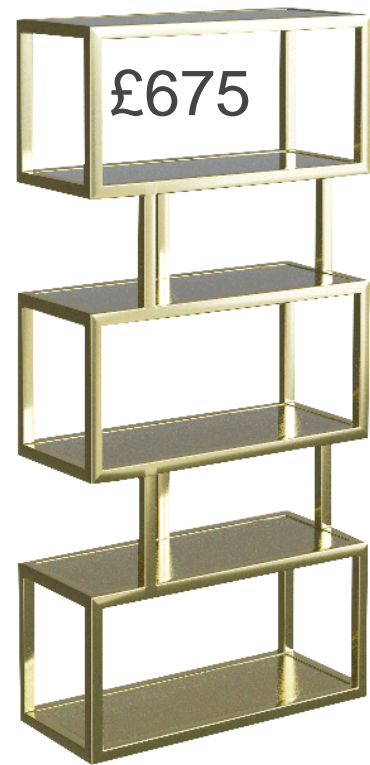

Natural Wood / Colour Of Choice

£585

Code **CRS 768** ■ \longleftrightarrow 130 cm \updownarrow 220 cm \nearrow 45 cm

Glass Shelf / Metal Body / Colour Of Choice

£630

Code **CRS 769** ■ 120 cm ↓ 220 cm ↘ 45 cm

£405

Code **CRS 772** ■ 150*150cm ↓ 210 cm ↘ 30 cm

Natural Wood / Metal Body / Colour Of Choice

£810

Code **CRS 791** ■ 200cm ⇄ 220 cm ⇄ 40 cm | Glass Shelf / Laminated Mdf / Colour Of Choice

£630

Code **CRS 793** ■ 60 cm ⇄ 180 cm ⇄ 50 cm
Laminated Mdf / Metal Body / Colour Of Choice

£675

Code **CRS 792** ■ 60 cm ⇄ 195 cm ⇄ 60 cm
Laminated Mdf / Metal Body / Colour Of Choice

Code **CRS 794** ■ 120 cm ↓ 210 cm ↗ 40 cm
Laminated Mdf / Metal Body / Colour Of Choice

Code **CRS 795** ■ 70 cm ↓ 190 cm ↗ 40 cm
Metal Body/Glass Shelf / Colour Of Choice