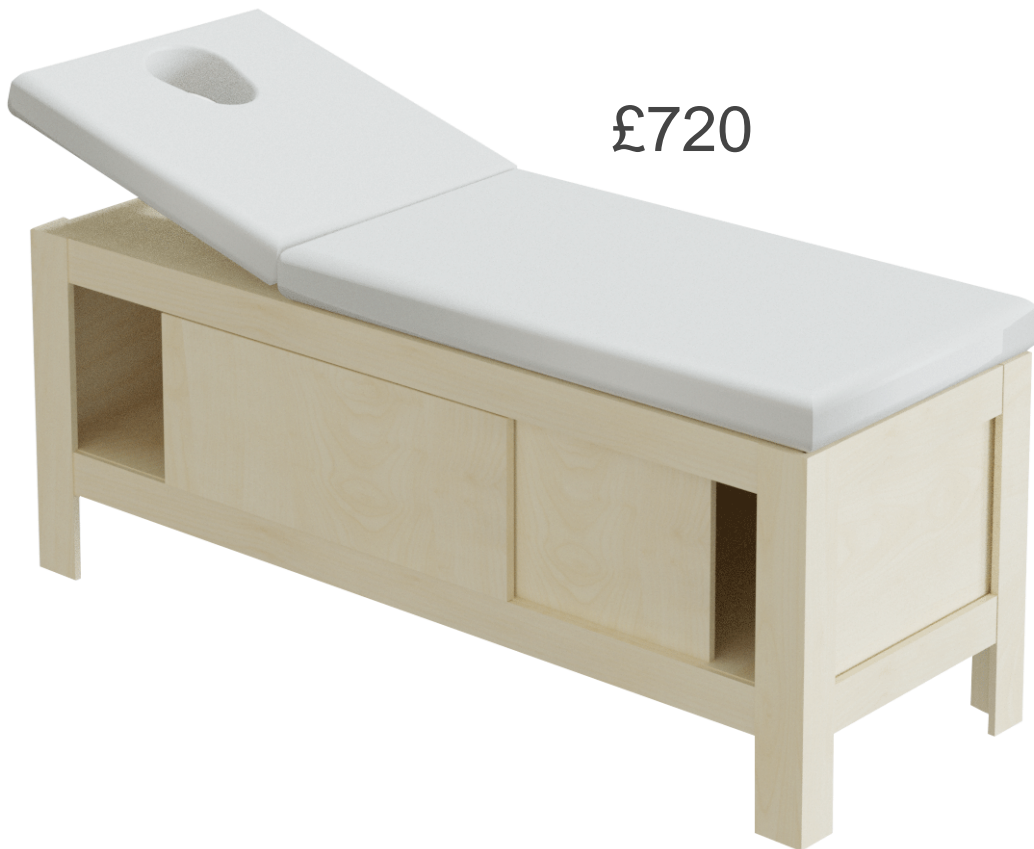

BEAUTY BEDS

www.cresisglobal.com

£630

Code **CRA 556** ■ \longleftrightarrow 177 cm \updownarrow 70 cm \nearrow 60 cm ■ First Class Faux Leather / Adjustable Headrest
Colour Of Choice / Lacquered Body

£540

Code **CRA 557** ■ \longleftrightarrow 177 cm \updownarrow 70 cm \nearrow 60 cm ■ First Class Faux Leather / Adjustable Headrest
Colour Of Choice / Metal Leg

BEAUTY BEDS

www.cresisglobal.com

£630

Code **CRA 558** ■ 177 cm ↕ 70 cm ↗ 60 cm ■ First Class Faux Leather / Adjustable Headrest
Colour Of Choice / Acquired Body

£720

Code **CRA 559** ■ 177 cm ↕ 70 cm ↗ 60 cm ■ First Class Faux Leather / Adjustable Headrest
Colour Of Choice / Natural Wood

BEAUTY BEDS

www.cresisglobal.com

£720

Code **CRA 561** ■ 177 cm ↔ 70 cm ↕ 60 cm ↗ First Class Faux Leather / Adjustable Headrest
Colour Of Choice / Laminated Mdf