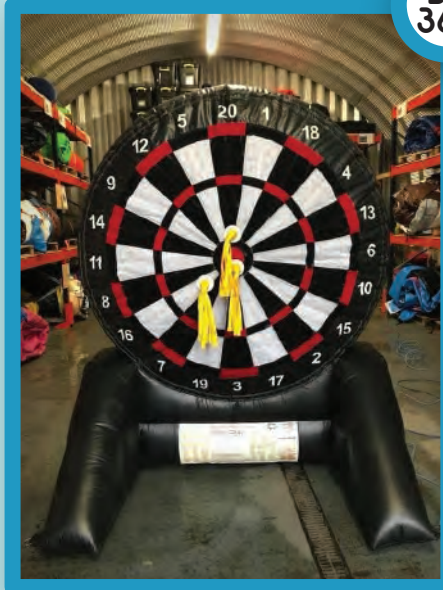

The Giant inflatable dartsboard is great fun for all kinds of occasions. Suitable for ages 10+ to Adults! The board comes complete with Velcro Footballs, Rugby balls, Tennis balls and Golf Balls.

BC
36A