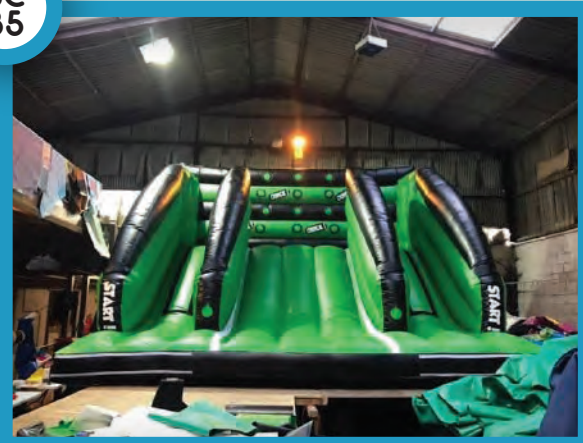

BC
35

Interactive Slide