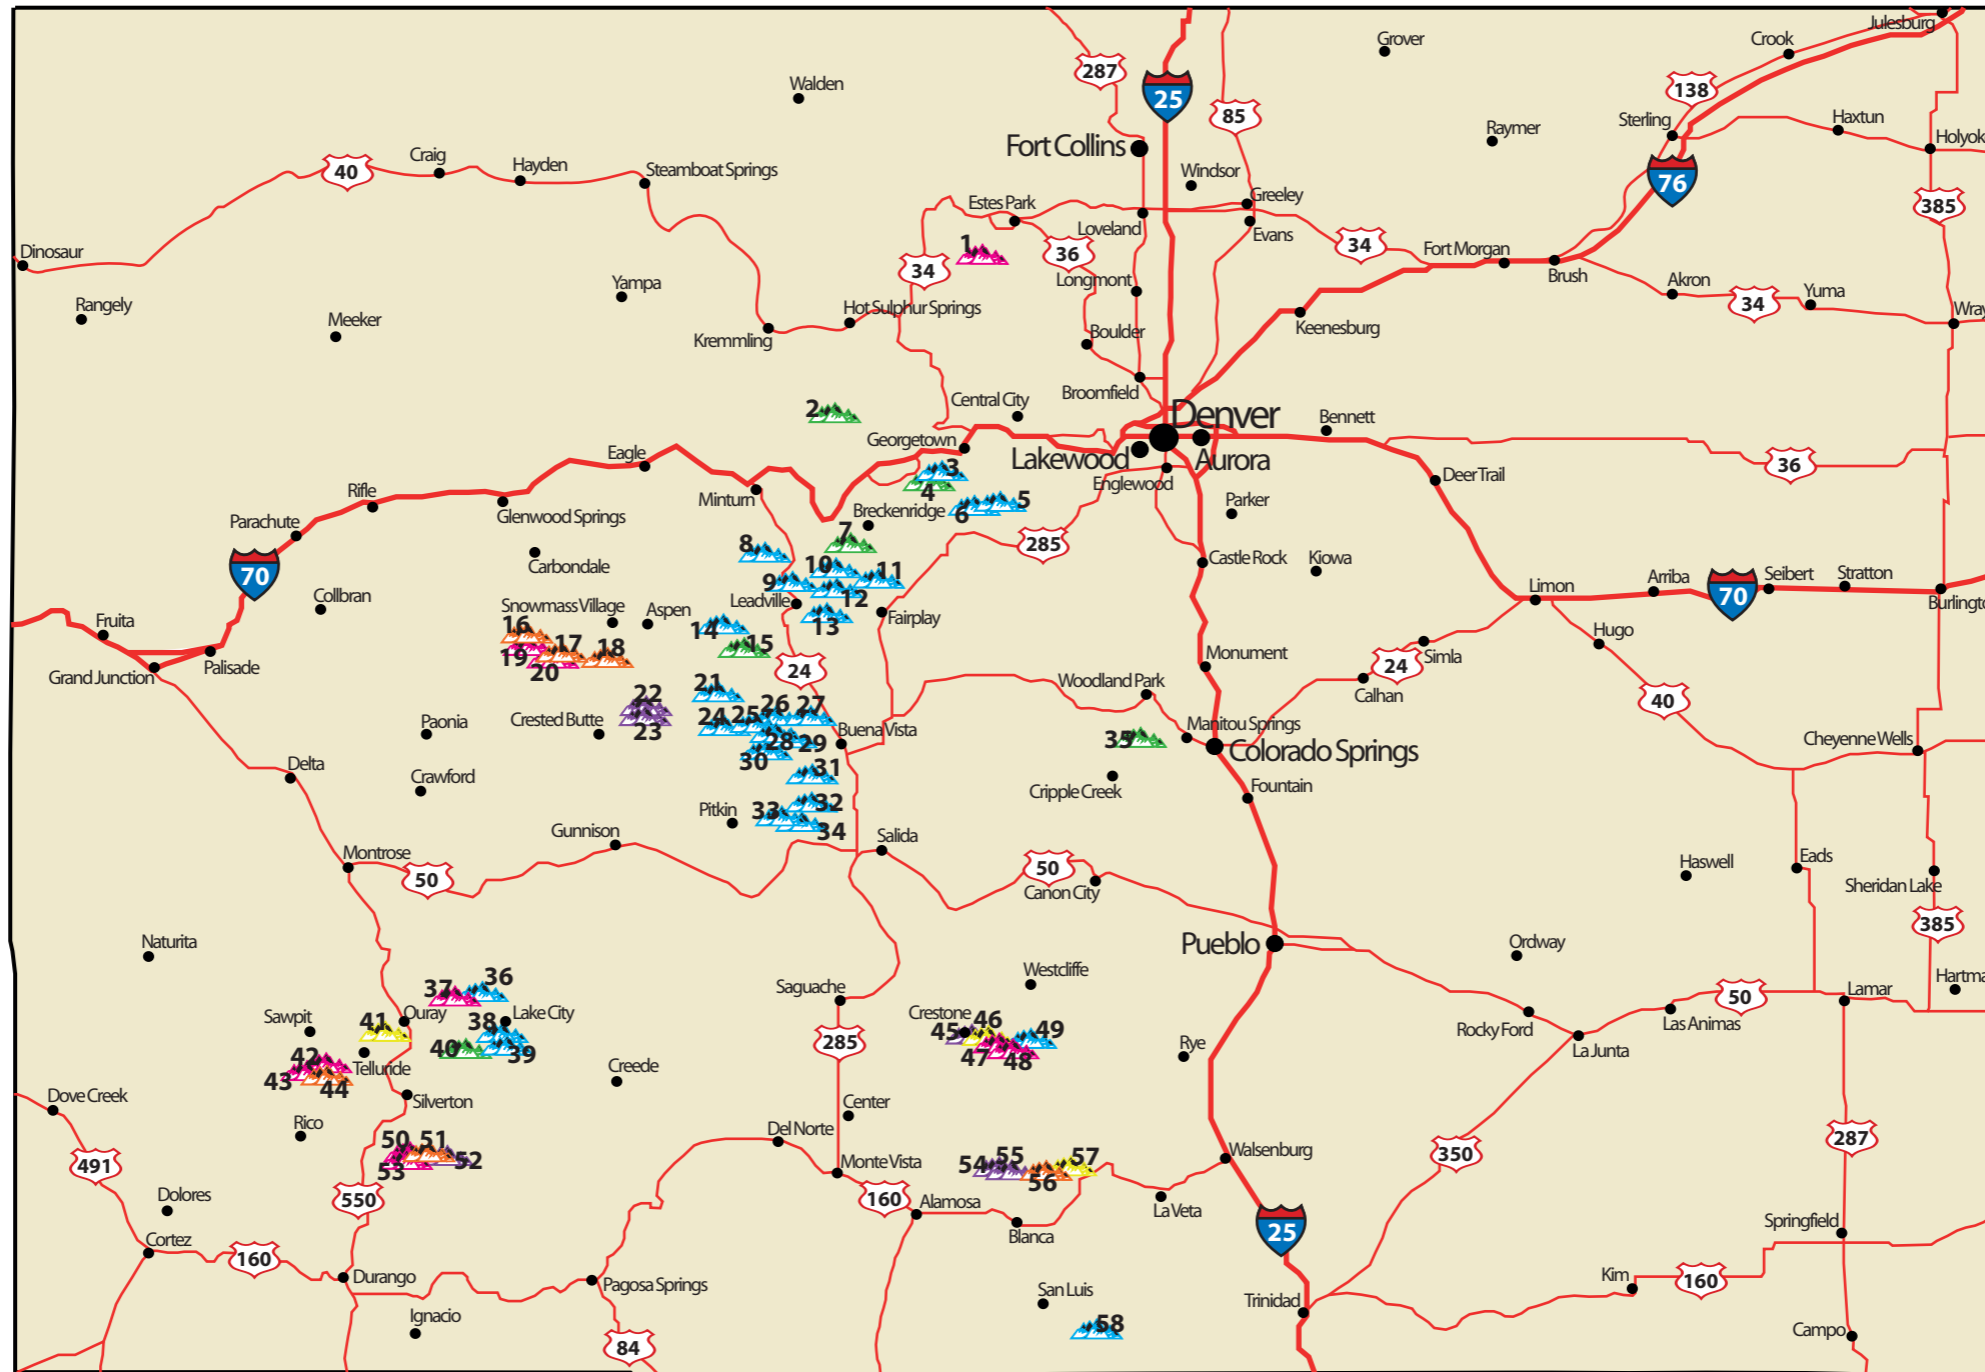

# 14ers of Colorado

1. Longs Peak
2. San Luis Peak
3. Torreys Peak
4. Grays Peak
5. Mt. Evans
6. Mt. Bierstadt
7. Quandary Peak
8. Mt. of the Holy Cross
9. Mt. Democrat
10. Mt. Lincoln
11. Mt. Bross
12. Mt. Cameron
13. Mt. Sherman
14. Mt. Massive
15. Mt. Elbert
16. Capitol Peak
17. Snowmass Mountain
18. Pyramid Peak
19. North Maroon Peak
20. Maroon Peak
21. La Plata Peak
22. Conundrum Peak
23. Castle Peak
24. Huron Peak
25. Missouri Mountain
26. Mt. Belford
27. Mt. Oxford
28. Mt. Harvard
29. Mt. Columbia

30. Mt. Yale
31. Mt. Princeton
32. Mt. Antero
33. Tabeguache Peak
34. Mt. Shavano
35. Pikes Peak
36. Uncompahgre Peak
37. Wetterhorn Peak
38. Redcloud Peak
39. Sunshine Peak
40. Handies Peak
41. Mt. Sneffels
42. Wilson Peak
43. El Diente Peak
44. Mt. Wilson
45. Challenger Point
46. Kit Carson Peak
47. Crestone Peak
48. Crestone Needle
49. Humboldt Peak
50. North Eolus
51. Sunlight Peak
52. Windom Peak
53. Mt. Eolus
54. Ellingwood Point
55. Blanca Peak
56. Little Bear Peak
57. Mt. Lindsey
58. Culebra Peak

Data Sources: 14ers.com and Geology.com

 <b>Class 1</b>	 <b>Easy Class 3</b>	 <b>City/Town</b>
 <b>Class 2</b>	 <b>Class 3</b>	 <b>US Highways</b>
 <b>Difficult Class 2</b>	 <b>Class 4</b>	 <b>Interstate Highways</b>