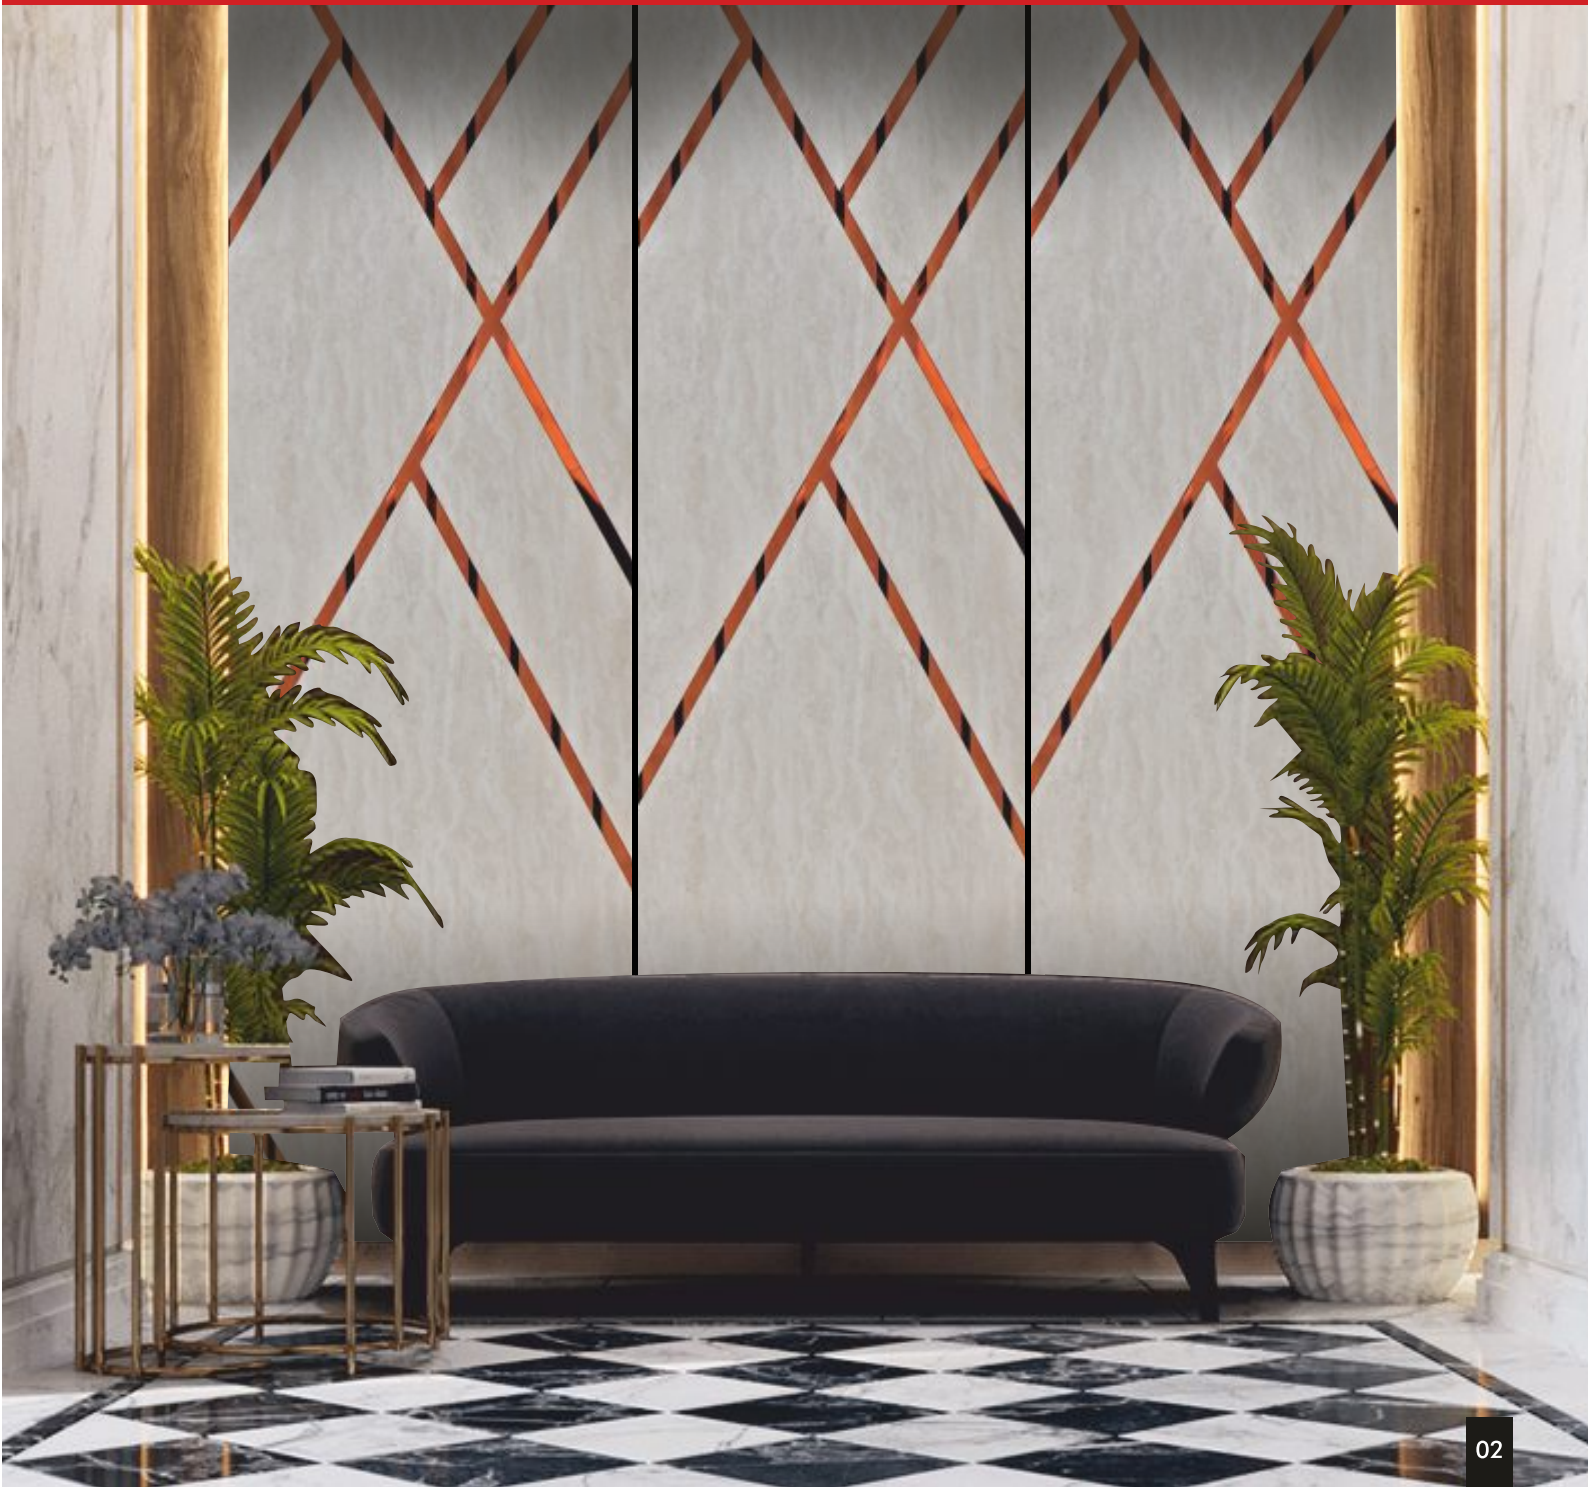

IMPRESSIVE • INNOVATIVE • INSPIRING