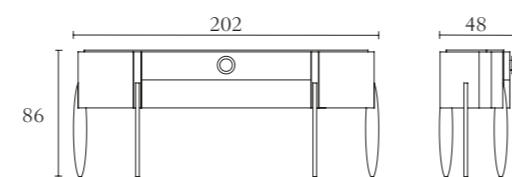

FA004

Cabinet
cm 135 x 51 x H 156
inch. 53^{1/4} x 20 x H 61^{1/3}

FA002

Buffet
cm 200 x 53 x H 86
inch. 78^{3/4} x 21 x H 34

FA006

Bar
cm 95 x 55 x H 161
inch. 37^{2/5} x 21^{1/2} x H 63^{1/3}

FA003

Buffet
cm 175 x 51 x H 86
inch. 69 x 20 x H 34

FA007

Small Cabinet
cm 95 x 55 x H 161
inch. 37^{2/5} x 21^{1/2} x H 63^{1/3}

FA005

Buffet
cm 110 x 50 x H 86
inch. 43^{1/3} x 19^{3/4} x H 34

FA323

Console with drawers and doors
cm 202 x 48 x H 86
inch. 79^{1/2} x 19 x H 34

FA300

Dining table with extension
cm 240/340 x 110 x H 75
inch. 94^{1/2}/134 x 43^{1/2} x H 29^{1/2}

FA301

Dining table
cm 240 x 110 x H 75
inch. 94^{1/2} x 43^{1/2} x H 29^{1/2}

FA501

Chair
cm 54 x 60 x H 90
inch. 21^{1/4} x 23^{2/3} x H 35^{1/2}