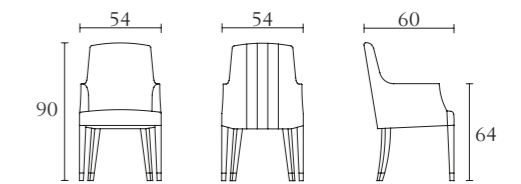

FA300

Dining table with extension
cm 240/340 x 110 x H 75
inch. 94^{1/2}/134 x 43^{1/2} x H 29^{1/2}

FA301

Dining table
cm 240 x 110 x H 75
inch. 94^{1/2} x 43^{1/2} x H 29^{1/2}

FA501

Chair
cm 54 x 60 x H 90
inch. 21^{1/4} x 23^{2/3} x H 35^{1/2}

FA321

Round dining table
cm Ø 180 x H 75
inch. Ø 71 x H 29^{1/2}

FA502

Arm Chair
cm 54 x 60 x H 90
inch. 21^{1/4} x 23^{2/3} x H 35^{1/2}

FA399

Lazy Susan
cm Ø 90 x H 2
inch. Ø 35^{1/2} x H 0,8^{4/5}

FA303

Console
cm 180 x 40 x H 74
inch. 71 x 15^{3/4} x H 29