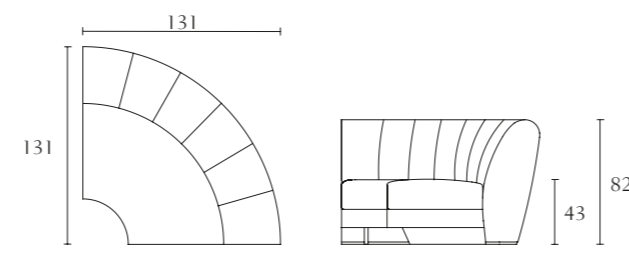

FA534

Big corner end side right facing
cm 175 x 175 x H 82
inch. 69 x 69 x H 32^{1/4}

FA535

Big corner end side left facing
cm 175 x 175 x H 82
inch. 69 x 69 x H 32^{1/4}

FA532

Small corner sofa
cm 131 x 131 x H 82
inch. 51^{1/2} x 51^{1/2} x H 32^{1/4}