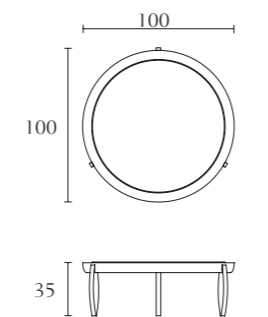

FA324

Marble low coffee table
cm Ø 125 x H 35
inch. Ø 49^{1/4} x H 13^{3/4}

FA305

High coffee table
cm Ø 125 x H 46
inch. Ø 49^{1/4} x H 18

FA325

Marble high coffee table
cm Ø 125 x H 46
inch. Ø 49^{1/4} x H 18

FA307

High coffee table
cm Ø 100 x H 46
inch. Ø 39^{1/3} x H 18

FA327

Marble high coffee table
cm Ø 100 x H 46
inch. Ø 39^{1/3} x H 18

FA308

Low coffee table
cm Ø 100 x H 35
inch. Ø 39^{1/3} x H 13^{3/4}

FA328

Marble low coffee table
cm Ø 100 x H 35
inch. Ø 39^{1/3} x H 13^{3/4}

FA309

Lamp table
cm Ø 70 x H 53
inch. Ø 27^{1/2} x H 21

FA329

Marble lamp table
cm Ø 70 x H 53
inch. Ø 27^{1/2} x H 21

FA313

Servant table
cm Ø 39 x H 48
inch. Ø 15^{1/3} x H 19