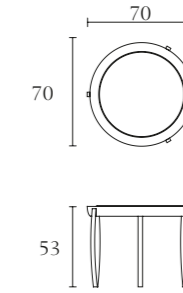

FA324

Marble low coffee table
cm Ø 125 x H 35
inch. Ø 49^{1/4} x H 13^{3/4}

FA305

High coffee table
cm Ø 125 x H 46
inch. Ø 49^{1/4} x H 18

FA325

Marble high coffee table
cm Ø 125 x H 46
inch. Ø 49^{1/4} x H 18

FA307

High coffee table
cm Ø 100 x H 46
inch. Ø 39^{1/3} x H 18

FA327

Marble high coffee table
cm Ø 100 x H 46
inch. Ø 39^{1/3} x H 18

FA308

Low coffee table
cm Ø 100 x H 35
inch. Ø 39^{1/3} x H 13^{3/4}

FA328

Marble low coffee table
cm Ø 100 x H 35
inch. Ø 39^{1/3} x H 13^{3/4}

FA309

Lamp table
cm Ø 70 x H 53
inch. Ø 27^{1/2} x H 21

FA329

Marble lamp table
cm Ø 70 x H 53
inch. Ø 27^{1/2} x H 21

FA313

Servant table
cm Ø 39 x H 48
inch. Ø 15^{1/3} x H 19

FA600

Small Table lamp
available only uph. in leather
cm 35 x 18 x H 70
inch. 13^{3/4} x 7 x H 27^{1/2}

FA604

Chandelier
cm 52 x 52 x H 36
inch. 20^{1/2} x 20^{1/2} x H 14^{1/5}

FA603

Large table lamp
available only uph. in leather
cm 48 x 23 x H 70
inch. 19 x 9 x H 27^{1/2}