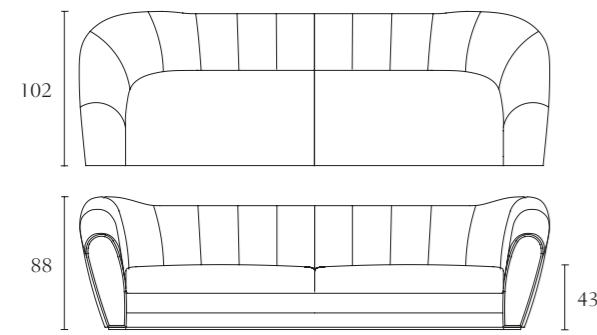

FA536

Sofa
cm 311 x 102 x H 88
inch. 122^{1/2} x 40 x H 34^{2/3}