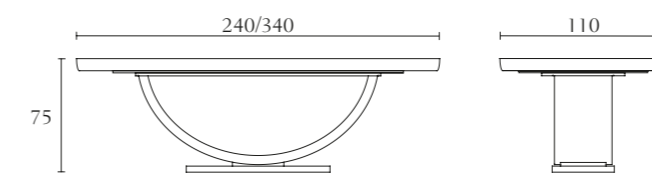

FA007

Small Cabinet
cm 95 x 55 x H 161
inch. 37^{2/5} x 21^{1/2} x H 63^{1/3}

FA005

Buffet
cm 110 x 50 x H 86
inch. 43^{1/3} x 19^{3/4} x H 34

FA323

Console with drawers and doors
cm 202 x 48 x H 86
inch. 79^{1/2} x 19 x H 34

FA300

Dining table with extension
cm 240/340 x 110 x H 75
inch. 94^{1/2}/134 x 43^{1/2} x H 29^{1/2}

FA301

Dining table
cm 240 x 110 x H 75
inch. 94^{1/2} x 43^{1/2} x H 29^{1/2}

FA501

Chair
cm 54 x 60 x H 90
inch. 21^{1/4} x 23^{2/3} x H 35^{1/2}