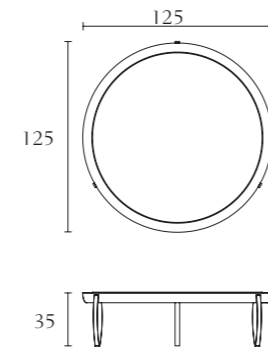

FA534

Big corner end side right facing
cm 175 x 175 x H 82
inch. 69 x 69 x H 32^{1/4}

FA535

Big corner end side left facing
cm 175 x 175 x H 82
inch. 69 x 69 x H 32^{1/4}

FA532

Small corner sofa
cm 131 x 131 x H 82
inch. 51^{1/2} x 51^{1/2} x H 32^{1/4}

FA527

End side left facing
cm 230 x 102 x H 88
inch. 90^{1/2} x 40 x H 34^{2/3}

FA526

End side right facing
cm 230 x 102 x H 88
inch. 90^{1/2} x 40 x H 34^{2/3}

FA304

Low coffee table
cm Ø 125 x H 35
inch. Ø 49^{1/4} x H 13^{3/4}

FA324

Marble low coffee table
cm Ø 125 x H 35
inch. Ø 49^{1/4} x H 13^{3/4}

FA305

High coffee table
cm Ø 125 x H 46
inch. Ø 49^{1/4} x H 18

FA325

Marble high coffee table
cm Ø 125 x H 46
inch. Ø 49^{1/4} x H 18

FA307

High coffee table
cm Ø 100 x H 46
inch. Ø 39^{1/3} x H 18

FA327

Marble high coffee table
cm Ø 100 x H 46
inch. Ø 39^{1/3} x H 18

FA308

Low coffee table
cm Ø 100 x H 35
inch. Ø 39^{1/3} x H 13^{3/4}

FA328