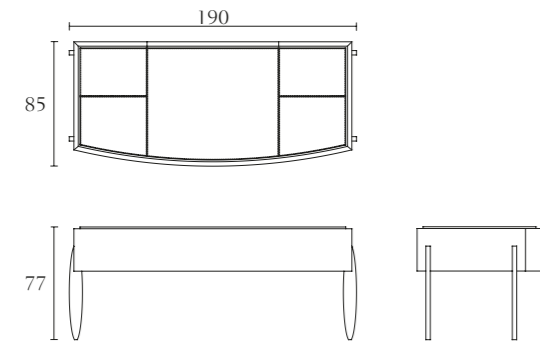

FA310

Desk
cm 190 x 85 x H 77
inch. 75 x 33^{1/2} x H 30^{1/3}