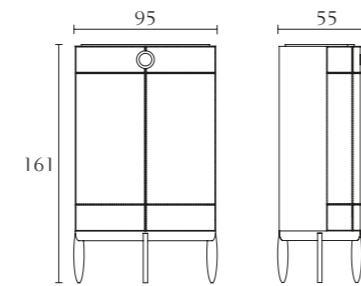

FA600_
Lampada da tavolo.
Small table lamp.

FA603_
Lampada da tavolo.
Large table lamp.

FA601_
Lampada da terra.
Floor lamp.

T echnical drawing

FA001

Buffet
cm 240 x 55 x H 86
inch. 94^{1/2} x 21^{1/2} x H 34

FA004

Cabinet
cm 135 x 51 x H 156
inch. 53^{1/4} x 20 x H 61^{1/3}

FA002

Buffet
cm 200 x 53 x H 86
inch. 78^{3/4} x 21 x H 34

FA006

Bar
cm 95 x 55 x H 161
inch. 37^{2/5} x 21^{1/2} x H 63^{1/3}

FA003

Buffet
cm 175 x 51 x H 86
inch. 69 x 20 x H 34

FA300

Dining table with extension
cm 240/340 x 110 x H 75
inch. 94^{1/2}/134 x 43^{1/2} x H 29^{1/2}

FA301

Dining table
cm 240 x 110 x H 75
inch. 94^{1/2} x 43^{1/2} x H 29^{1/2}

FA501

Chair
cm 54 x 60 x H 90
inch. 21^{1/4} x 23^{2/3} x H 35^{1/2}