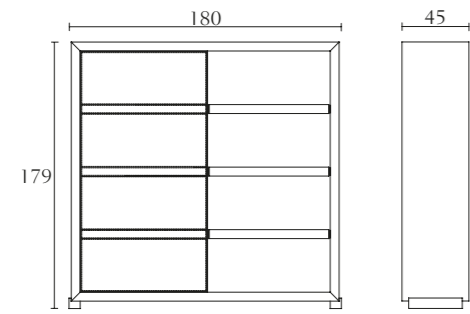

FA514

Low occasional arm chair
cm 85 x 75 x H 69
inch. 33^{1/2} x 29^{1/2} x H 27

RC509

High occasional arm chair
cm 70 x 67 x H 76
inch. 27^{1/2} x 26^{1/3} x H 30

FA100

Wall Unit
 cm 180 x 45 x H 179
 inch. 71 x 17^{2/3} x H 70^{1/2}

**FA512**

Office chair with castors
 cm 59 x 60 x H 92
 inch. 23^{1/4} x 23^{2/3} x H 36^{1/4}

**FA310**

Desk
 cm 190 x 85 x H 77
 inch. 75 x 33^{1/2} x H 30^{1/3}

**FA102**

Bar column no doors
 cm 43 x 65 x H 167
 inch. 17 x 25^{1/5} x H 65^{2/3}