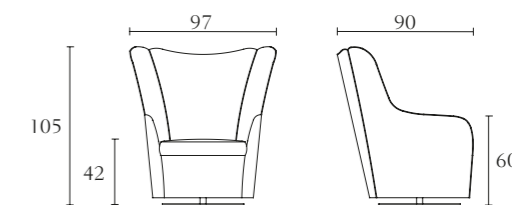

FA507

High Bergere
cm 97 x 90 x H 105
inch. 38 x 35^{1/2} x H 41^{1/3}