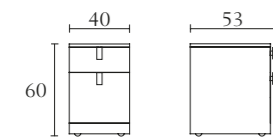

FA314

Small file drawer
cm 40 x 53 x H 60
inch. 15^{3/4} x 21 x H 23^{2/3}