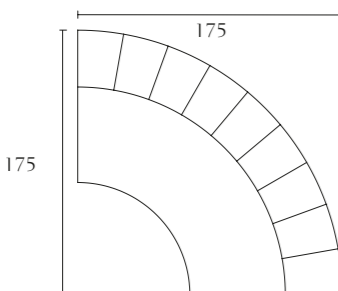

FA529

Big center
cm 150 x 100 x H 82
inch. 59 x 39^{1/3} x H 32^{1/4}

FA523

End side left facing
cm 180 x 102 x H 88
inch. 71 x 40 x H 34^{2/3}

FA522

End side right facing
cm 180 x 102 x H 88
inch. 71 x 40 x H 34^{2/3}

FA525

End side left facing
cm 205 x 102 x H 88
inch. 80^{2/3} x 40 x H 34^{2/3}

FA524

End side right facing
cm 205 x 102 x H 88
inch. 80^{2/3} x 40 x H 34^{2/3}

FA533

Big corner sofa
cm 175 x 175 x H 82
inch. 69 x 69 x H 32^{1/4}

FA534

Big corner end side right facing
cm 175 x 175 x H 82
inch. 69 x 69 x H 32^{1/4}

FA535

Big corner end side left facing
cm 175 x 175 x H 82
inch. 69 x 69 x H 32^{1/4}

FA532

Small corner sofa
cm 131 x 131 x H 82
inch. 51^{1/2} x 51^{1/2} x H 32^{1/4}