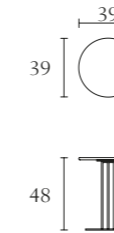

FA307

High coffee table
cm Ø 100 x H 46
inch. Ø 39^{1/3} x H 18

FA327

Marble high coffee table
cm Ø 100 x H 46
inch. Ø 39^{1/3} x H 18

FA308

Low coffee table
cm Ø 100 x H 35
inch. Ø 39^{1/3} x H 13^{3/4}

FA328

Marble low coffee table
cm Ø 100 x H 35
inch. Ø 39^{1/3} x H 13^{3/4}

FA309

Lamp table
cm Ø 70 x H 53
inch. Ø 27^{1/2} x H 21

FA329

Marble lamp table
cm Ø 70 x H 53
inch. Ø 27^{1/2} x H 21

FA313

Servant table
cm Ø 39 x H 48
inch. Ø 15^{1/3} x H 19