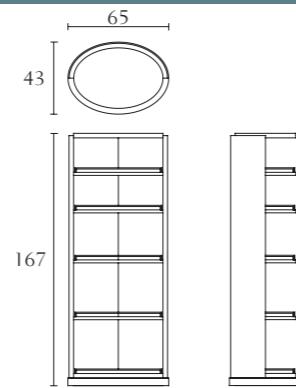

FA514

Low occasional arm chair
cm 85 x 75 x H 69
inch. 33^{1/2} x 29^{1/2} x H 27

RC509

High occasional arm chair
cm 70 x 67 x H 76
inch. 27^{1/2} x 26^{1/3} x H 30

FA100

Wall Unit
 cm 180 x 45 x H 179
 inch. 71 x 17^{2/3} x H 70^{1/2}

**FA512**

Office chair with castors
 cm 59 x 60 x H 92
 inch. 23^{1/4} x 23^{2/3} x H 36^{1/4}

**FA310**

Desk
 cm 190 x 85 x H 77
 inch. 75 x 33^{1/2} x H 30^{1/3}

**FA102**

Bar column no doors
 cm 43 x 65 x H 167
 inch. 17 x 25^{1/5} x H 65^{2/3}

**FA315**

Big file drawer
 cm 80 x 53 x H 60
 inch. 31^{1/2} x 21 x H 23^{2/3}

**FA103**

Bar Unit
 cm 150 x 70 x H 100
 inch. 59 x 27^{1/2} x H 39^{1/3}

**FA314**

Small file drawer
 cm 40 x 53 x H 60
 inch. 15^{3/4} x 21 x H 23^{2/3}