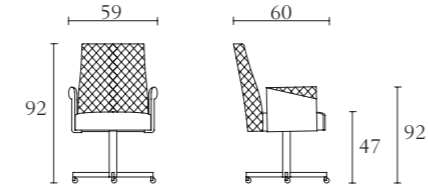

FA514

Low occasional arm chair
cm 85 x 75 x H 69
inch. 33^{1/2} x 29^{1/2} x H 27

RC509

High occasional arm chair
cm 70 x 67 x H 76
inch. 27^{1/2} x 26^{1/3} x H 30

FA100

Wall Unit
 cm 180 x 45 x H 179
 inch. 71 x 17^{2/3} x H 70^{1/2}

**FA512**

Office chair with castors
 cm 59 x 60 x H 92
 inch. 23^{1/4} x 23^{2/3} x H 36^{1/4}

**FA310**

Desk
 cm 190 x 85 x H 77
 inch. 75 x 33^{1/2} x H 30^{1/3}

**FA102**

Bar column no doors
 cm 43 x 65 x H 167
 inch. 17 x 25^{1/5} x H 65^{2/3}