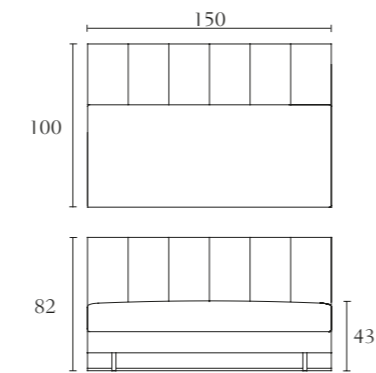

FA521

End side left facing
cm 155 x 102 x H 88
inch. 61 x 40 x H 34^{2/3}

FA520

End side right facing
cm 155 x 102 x H 88
inch. 61 x 40 x H 34^{2/3}

FA537

Sofa
cm 261 x 102 x H 88
inch. 102^{3/4} x 40 x H 34^{2/3}

FA529

Big center
cm 150 x 100 x H 82
inch. 59 x 39^{1/3} x H 32^{1/4}

FA523

End side left facing
cm 180 x 102 x H 88
inch. 71 x 40 x H 34^{2/3}

FA522

End side right facing
cm 180 x 102 x H 88
inch. 71 x 40 x H 34^{2/3}