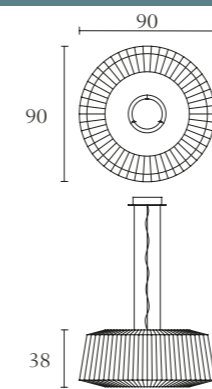

FA624

Round Chandelier
cm Ø 90 x H 38
inch. Ø 35^{1/2} x H 15