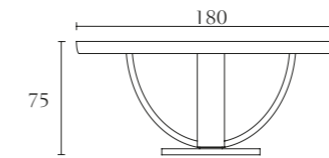

FA321

Round dining table
cm Ø 180 x H 75
inch. Ø 71 x H 29^{1/2}