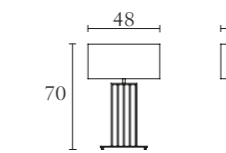

FA600

Small Table lamp
available only uph. in leather
cm 35 x 18 x H 70
inch. 13^{3/4} x 7 x H 27^{1/2}

FA604

Chandelier
cm 52 x 52 x H 36
inch. 20^{1/2} x 20^{1/2} x H 14^{1/5}

FA603

Large table lamp
available only uph. in leather
cm 48 x 23 x H 70
inch. 19 x 9 x H 27^{1/2}