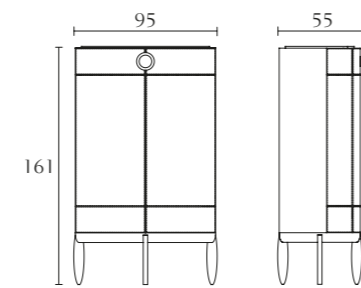

FA600_
Lampada da tavolo.
Small table lamp.

FA603_
Lampada da tavolo.
Large table lamp.

FA601_
Lampada da terra.
Floor lamp.

T echnical drawing

FA001

Buffet
cm 240 x 55 x H 86
inch. 94^{1/2} x 21^{1/2} x H 34

FA004

Cabinet
cm 135 x 51 x H 156
inch. 53^{1/4} x 20 x H 61^{1/3}

FA002

Buffet
cm 200 x 53 x H 86
inch. 78^{3/4} x 21 x H 34

FA006

Bar
cm 95 x 55 x H 161
inch. 37^{2/5} x 21^{1/2} x H 63^{1/3}

FA003

Buffet
cm 175 x 51 x H 86
inch. 69 x 20 x H 34

FA007

Small Cabinet
cm 95 x 55 x H 161
inch. 37^{2/5} x 21^{1/2} x H 63^{1/3}

FA005

Buffet
cm 110 x 50 x H 86
inch. 43^{1/3} x 19^{3/4} x H 34

FA323

Console with drawers and doors
cm 202 x 48 x H 86
inch. 79^{1/2} x 19 x H 34

FA300

Dining table with extension
cm 240/340 x 110 x H 75
inch. 94^{1/2}/134 x 43^{1/2} x H 29^{1/2}

FA301

Dining table
cm 240 x 110 x H 75
inch. 94^{1/2} x 43^{1/2} x H 29^{1/2}

FA501

Chair
cm 54 x 60 x H 90
inch. 21^{1/4} x 23^{2/3} x H 35^{1/2}