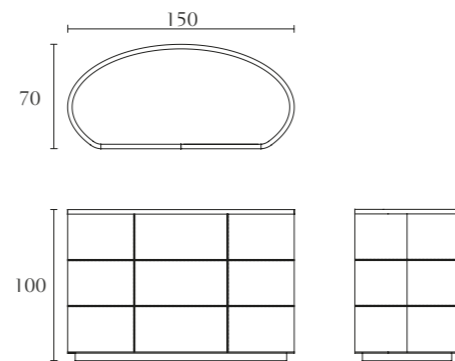

**FA512**

Office chair with castors
 cm 59 x 60 x H 92
 inch. 23^{1/4} x 23^{2/3} x H 36^{1/4}

**FA310**

Desk
 cm 190 x 85 x H 77
 inch. 75 x 33^{1/2} x H 30^{1/3}

**FA102**

Bar column no doors
 cm 43 x 65 x H 167
 inch. 17 x 25^{1/5} x H 65^{2/3}

**FA315**

Big file drawer
 cm 80 x 53 x H 60
 inch. 31^{1/2} x 21 x H 23^{2/3}

**FA103**

Bar Unit
 cm 150 x 70 x H 100
 inch. 59 x 27^{1/2} x H 39^{1/3}

**FA314**

Small file drawer
 cm 40 x 53 x H 60
 inch. 15^{3/4} x 21 x H 23^{2/3}