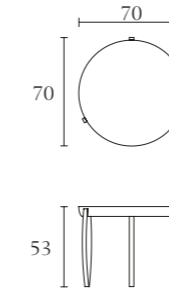

FA324

Marble low coffee table
cm Ø 125 x H 35
inch. Ø 49^{1/4} x H 13^{3/4}

FA305

High coffee table
cm Ø 125 x H 46
inch. Ø 49^{1/4} x H 18

FA325

Marble high coffee table
cm Ø 125 x H 46
inch. Ø 49^{1/4} x H 18

FA307

High coffee table
cm Ø 100 x H 46
inch. Ø 39^{1/3} x H 18

FA327

Marble high coffee table
cm Ø 100 x H 46
inch. Ø 39^{1/3} x H 18

FA308

Low coffee table
cm Ø 100 x H 35
inch. Ø 39^{1/3} x H 13^{3/4}

FA328

Marble low coffee table
cm Ø 100 x H 35
inch. Ø 39^{1/3} x H 13^{3/4}

FA309

Lamp table
cm Ø 70 x H 53
inch. Ø 27^{1/2} x H 21

FA329

Marble lamp table
cm Ø 70 x H 53
inch. Ø 27^{1/2} x H 21

FA313

Servant table
cm Ø 39 x H 48
inch. Ø 15^{1/3} x H 19