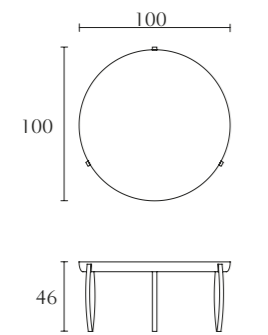

FA527

End side left facing
cm 230 x 102 x H 88
inch. 90^{1/2} x 40 x H 34^{2/3}

FA526

End side right facing
cm 230 x 102 x H 88
inch. 90^{1/2} x 40 x H 34^{2/3}

FA304

Low coffee table
cm Ø 125 x H 35
inch. Ø 49^{1/4} x H 13^{3/4}

FA324

Marble low coffee table
cm Ø 125 x H 35
inch. Ø 49^{1/4} x H 13^{3/4}

FA305

High coffee table
cm Ø 125 x H 46
inch. Ø 49^{1/4} x H 18

FA325

Marble high coffee table
cm Ø 125 x H 46
inch. Ø 49^{1/4} x H 18

FA307

High coffee table
cm Ø 100 x H 46
inch. Ø 39^{1/3} x H 18

FA327

Marble high coffee table
cm Ø 100 x H 46
inch. Ø 39^{1/3} x H 18

FA308

Low coffee table
cm Ø 100 x H 35
inch. Ø 39^{1/3} x H 13^{3/4}

FA328