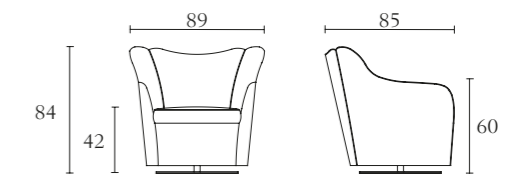

FA508

Low Bergere
cm 89 x 85 x H 84
inch. 35 x 33^{1/2} x H 33