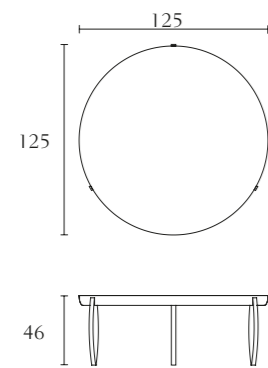

FA534

Big corner end side right facing
cm 175 x 175 x H 82
inch. 69 x 69 x H 32^{1/4}

FA535

Big corner end side left facing
cm 175 x 175 x H 82
inch. 69 x 69 x H 32^{1/4}

FA532

Small corner sofa
cm 131 x 131 x H 82
inch. 51^{1/2} x 51^{1/2} x H 32^{1/4}

FA527

End side left facing
cm 230 x 102 x H 88
inch. 90^{1/2} x 40 x H 34^{2/3}

FA526

End side right facing
cm 230 x 102 x H 88
inch. 90^{1/2} x 40 x H 34^{2/3}

FA304

Low coffee table
cm Ø 125 x H 35
inch. Ø 49^{1/4} x H 13^{3/4}

FA324

Marble low coffee table
cm Ø 125 x H 35
inch. Ø 49^{1/4} x H 13^{3/4}

FA305

High coffee table
cm Ø 125 x H 46
inch. Ø 49^{1/4} x H 18

FA325

Marble high coffee table
cm Ø 125 x H 46
inch. Ø 49^{1/4} x H 18

FA307

High coffee table
cm Ø 100 x H 46
inch. Ø 39^{1/3} x H 18

FA327

Marble high coffee table
cm Ø 100 x H 46
inch. Ø 39^{1/3} x H 18

FA308

Low coffee table
cm Ø 100 x H 35
inch. Ø 39^{1/3} x H 13^{3/4}

FA328