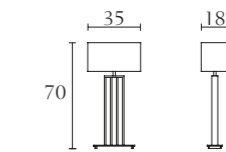

FA600

Small Table lamp
available only uph. in leather
cm 35 x 18 x H 70
inch. 13^{3/4} x 7 x H 27^{1/2}