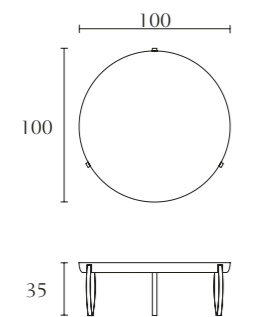

FA324

Marble low coffee table
cm Ø 125 x H 35
inch. Ø 49^{1/4} x H 13^{3/4}

FA305

High coffee table
cm Ø 125 x H 46
inch. Ø 49^{1/4} x H 18

FA325

Marble high coffee table
cm Ø 125 x H 46
inch. Ø 49^{1/4} x H 18

FA307

High coffee table
cm Ø 100 x H 46
inch. Ø 39^{1/3} x H 18

FA327

Marble high coffee table
cm Ø 100 x H 46
inch. Ø 39^{1/3} x H 18

FA308

Low coffee table
cm Ø 100 x H 35
inch. Ø 39^{1/3} x H 13^{3/4}

FA328

Marble low coffee table
cm Ø 100 x H 35
inch. Ø 39^{1/3} x H 13^{3/4}

FA309

Lamp table
cm Ø 70 x H 53
inch. Ø 27^{1/2} x H 21

FA329

Marble lamp table
cm Ø 70 x H 53
inch. Ø 27^{1/2} x H 21

FA313

Servant table
cm Ø 39 x H 48
inch. Ø 15^{1/3} x H 19