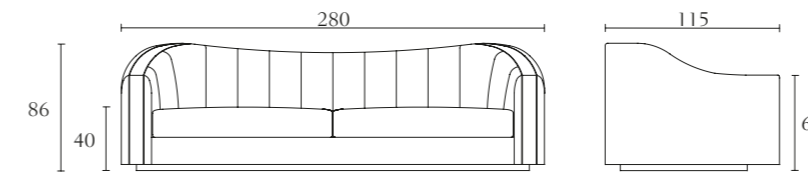

FA503

Sofa
Upcharge for back printed leather
cm 280 x 115 x H 86
inch. 110^{1/4} x 45^{1/4} x H 34