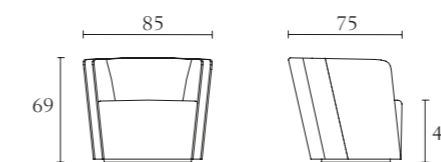

FA514

Low occasional arm chair
cm 85 x 75 x H 69
inch. 33^{1/2} x 29^{1/2} x H 27