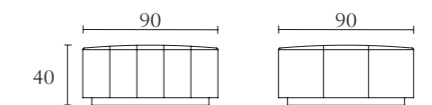

FA510

Big Pouff
cm 90 x 90 x H 40
inch. 35^{1/2} x 35^{1/2} x H 15^{3/4}