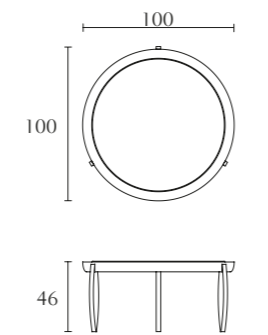

FA527

End side left facing
cm 230 x 102 x H 88
inch. 90^{1/2} x 40 x H 34^{2/3}

FA526

End side right facing
cm 230 x 102 x H 88
inch. 90^{1/2} x 40 x H 34^{2/3}

FA304

Low coffee table
cm Ø 125 x H 35
inch. Ø 49^{1/4} x H 13^{3/4}

FA324

Marble low coffee table
cm Ø 125 x H 35
inch. Ø 49^{1/4} x H 13^{3/4}

FA305

High coffee table
cm Ø 125 x H 46
inch. Ø 49^{1/4} x H 18

FA325

Marble high coffee table
cm Ø 125 x H 46
inch. Ø 49^{1/4} x H 18

FA307

High coffee table
cm Ø 100 x H 46
inch. Ø 39^{1/3} x H 18

FA327

Marble high coffee table
cm Ø 100 x H 46
inch. Ø 39^{1/3} x H 18

FA308

Low coffee table
cm Ø 100 x H 35
inch. Ø 39^{1/3} x H 13^{3/4}

FA328