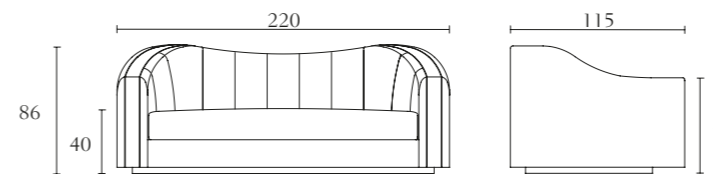

FA505

Sofa
Upcharge for back printed leather
cm 220 x 115 x H 86
inch. 86^{2/3} x 45^{1/4} x H 34