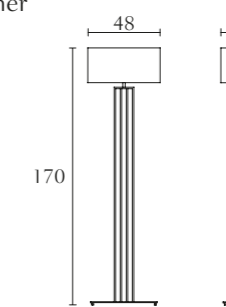

FA601

Floor lamp
available only uph. in leather
cm 48 x 23 x H 170
inch. 19 x 9 x H 67