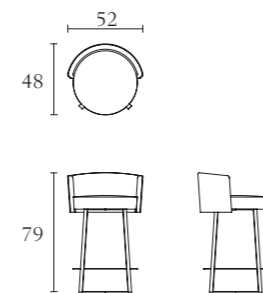

FA513

Counter Stool
cm 52 x 48 x H 79
inch. 20^{1/2} x 19 x H 31