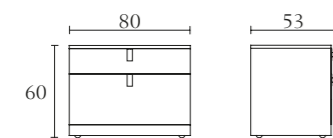

FA315

Big file drawer
cm 80 x 53 x H 60
inch. 31^{1/2} x 21 x H 23^{2/3}