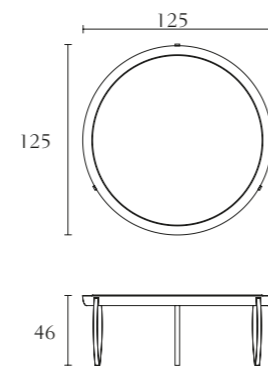

FA527

End side left facing
cm 230 x 102 x H 88
inch. 90^{1/2} x 40 x H 34^{2/3}

FA526

End side right facing
cm 230 x 102 x H 88
inch. 90^{1/2} x 40 x H 34^{2/3}

FA304

Low coffee table
cm Ø 125 x H 35
inch. Ø 49^{1/4} x H 13^{3/4}

FA324

Marble low coffee table
cm Ø 125 x H 35
inch. Ø 49^{1/4} x H 13^{3/4}

FA305

High coffee table
cm Ø 125 x H 46
inch. Ø 49^{1/4} x H 18

FA325

Marble high coffee table
cm Ø 125 x H 46
inch. Ø 49^{1/4} x H 18

FA307

High coffee table
cm Ø 100 x H 46
inch. Ø 39^{1/3} x H 18

FA327

Marble high coffee table
cm Ø 100 x H 46
inch. Ø 39^{1/3} x H 18

FA308

Low coffee table
cm Ø 100 x H 35
inch. Ø 39^{1/3} x H 13^{3/4}

FA328

Marble low coffee table
cm Ø 100 x H 35
inch. Ø 39^{1/3} x H 13^{3/4}

FA309

Lamp table
cm Ø 70 x H 53
inch. Ø 27^{1/2} x H 21

FA329

Marble lamp table
cm Ø 70 x H 53
inch. Ø 27^{1/2} x H 21

FA313

Servant table
cm Ø 39 x H 48
inch. Ø 15^{1/3} x H 19