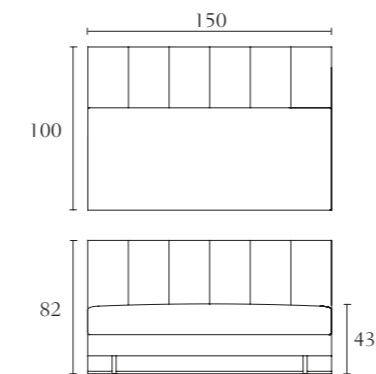

FA529

Big center
cm 150 x 100 x H 82
inch. 59 x 39^{1/3} x H 32^{1/4}

FA523

End side left facing
cm 180 x 102 x H 88
inch. 71 x 40 x H 34^{2/3}

FA522

End side right facing
cm 180 x 102 x H 88
inch. 71 x 40 x H 34^{2/3}

FA540

Arm Chair
cm 108 x 100 x H 86
inch. 42^{1/2} x 39^{1/3} x H 33^{3/4}

FA530

End side right facing
cm 150 x 100 x H 82
inch. 59 x 39^{1/3} x H 32^{1/4}

FA531

End side left facing
cm 150 x 100 x H 82
inch. 59 x 39^{1/3} x H 32^{1/4}