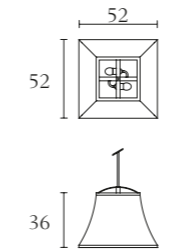

FA604

Chandelier
cm 52 x 52 x H 36
inch. 20^{1/2} x 20^{1/2} x H 14^{1/5}