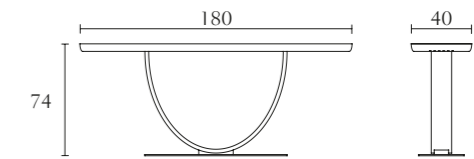

FA300

Dining table with extension
cm 240/340 x 110 x H 75
inch. 94^{1/2}/134 x 43^{1/2} x H 29^{1/2}

FA301

Dining table
cm 240 x 110 x H 75
inch. 94^{1/2} x 43^{1/2} x H 29^{1/2}

FA501

Chair
cm 54 x 60 x H 90
inch. 21^{1/4} x 23^{2/3} x H 35^{1/2}

FA321

Round dining table
cm Ø 180 x H 75
inch. Ø 71 x H 29^{1/2}

FA502

Arm Chair
cm 54 x 60 x H 90
inch. 21^{1/4} x 23^{2/3} x H 35^{1/2}

FA399

Lazy Susan
cm Ø 90 x H 2
inch. Ø 35^{1/2} x H 0,8^{4/5}

FA303

Console
cm 180 x 40 x H 74
inch. 71 x 15^{3/4} x H 29