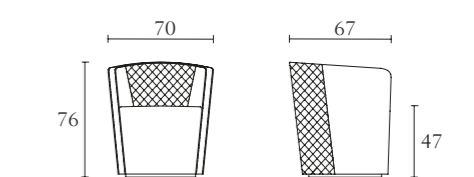

RC509

High occasional arm chair
cm 70 x 67 x H 76
inch. 27^{1/2} x 26^{1/3} x H 30