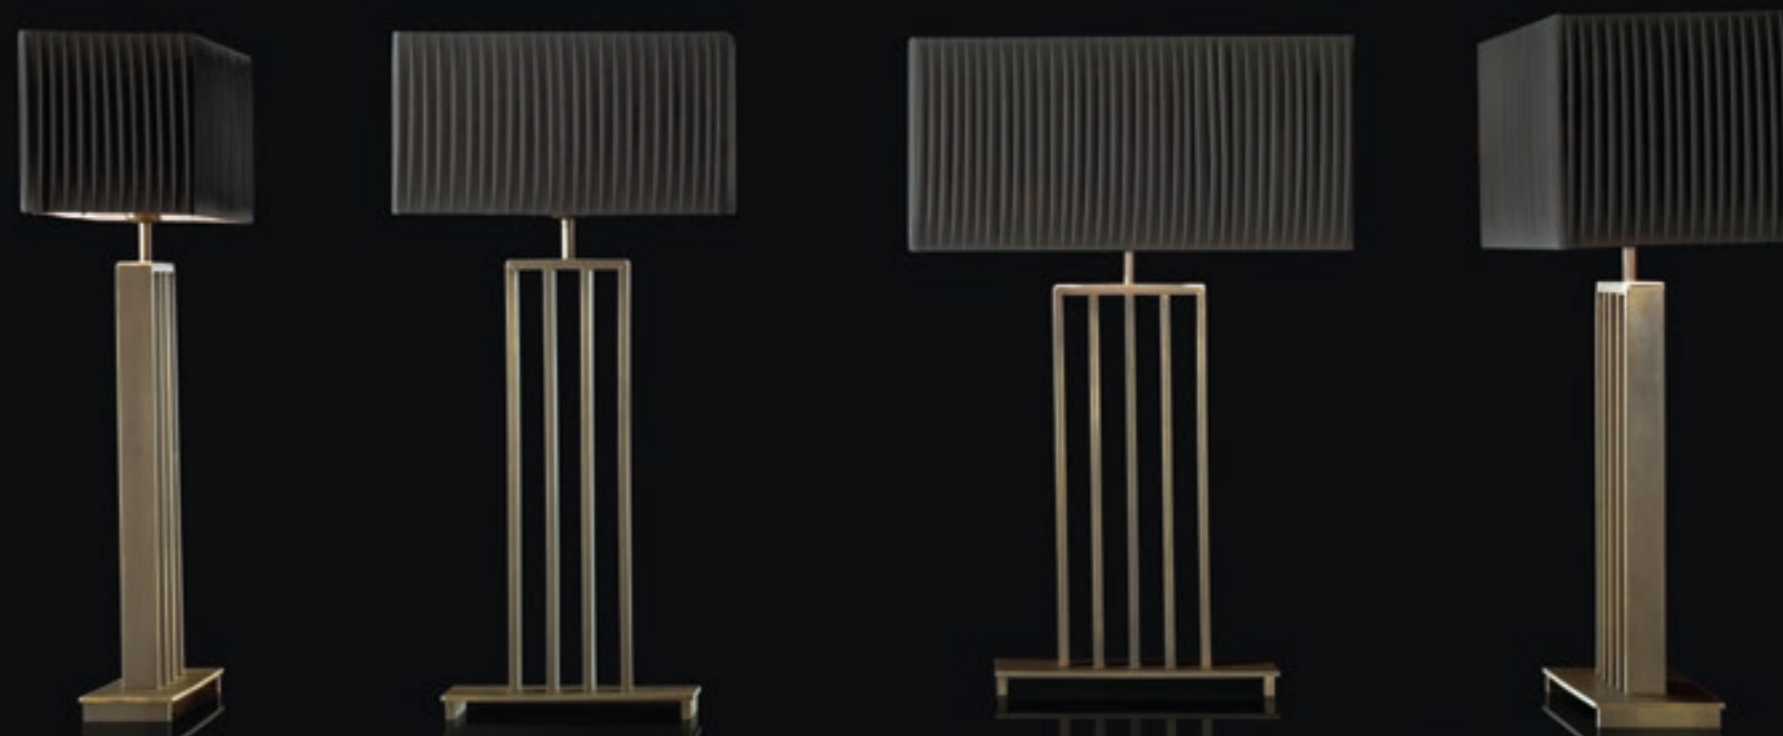

FA600_
Lampada da tavolo.
Small table lamp.

FA603_
Lampada da tavolo.
Large table lamp.