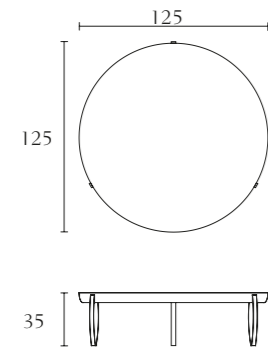

FA534

Big corner end side right facing
cm 175 x 175 x H 82
inch. 69 x 69 x H 32^{1/4}

FA535

Big corner end side left facing
cm 175 x 175 x H 82
inch. 69 x 69 x H 32^{1/4}

FA532

Small corner sofa
cm 131 x 131 x H 82
inch. 51^{1/2} x 51^{1/2} x H 32^{1/4}

FA527

End side left facing
cm 230 x 102 x H 88
inch. 90^{1/2} x 40 x H 34^{2/3}

FA526

End side right facing
cm 230 x 102 x H 88
inch. 90^{1/2} x 40 x H 34^{2/3}

FA304

Low coffee table
cm Ø 125 x H 35
inch. Ø 49^{1/4} x H 13^{3/4}

FA324

Marble low coffee table
cm Ø 125 x H 35
inch. Ø 49^{1/4} x H 13^{3/4}

FA305

High coffee table
cm Ø 125 x H 46
inch. Ø 49^{1/4} x H 18

FA325

Marble high coffee table
cm Ø 125 x H 46
inch. Ø 49^{1/4} x H 18

FA307

High coffee table
cm Ø 100 x H 46
inch. Ø 39^{1/3} x H 18

FA327

Marble high coffee table
cm Ø 100 x H 46
inch. Ø 39^{1/3} x H 18

FA308

Low coffee table
cm Ø 100 x H 35
inch. Ø 39^{1/3} x H 13^{3/4}

FA328