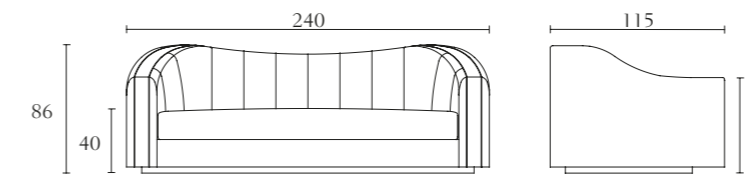

FA599

Flying pillow
cm 60 x 60
inch. 23^{2/3} x 23^{2/3}

FA598

Flying pillow
cm 45 x 45
inch. 17^{3/4} x 17^{3/4}

FA504

Sofa
Upcharge for back printed leather
cm 240 x 115 x H 86
inch. 94^{1/2} x 45^{1/4} x H 34