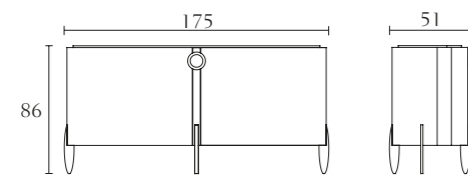

FA004

Cabinet
cm 135 x 51 x H 156
inch. 53^{1/4} x 20 x H 61^{1/3}

FA002

Buffet
cm 200 x 53 x H 86
inch. 78^{3/4} x 21 x H 34

FA006

Bar
cm 95 x 55 x H 161
inch. 37^{2/5} x 21^{1/2} x H 63^{1/3}

FA003

Buffet
cm 175 x 51 x H 86
inch. 69 x 20 x H 34