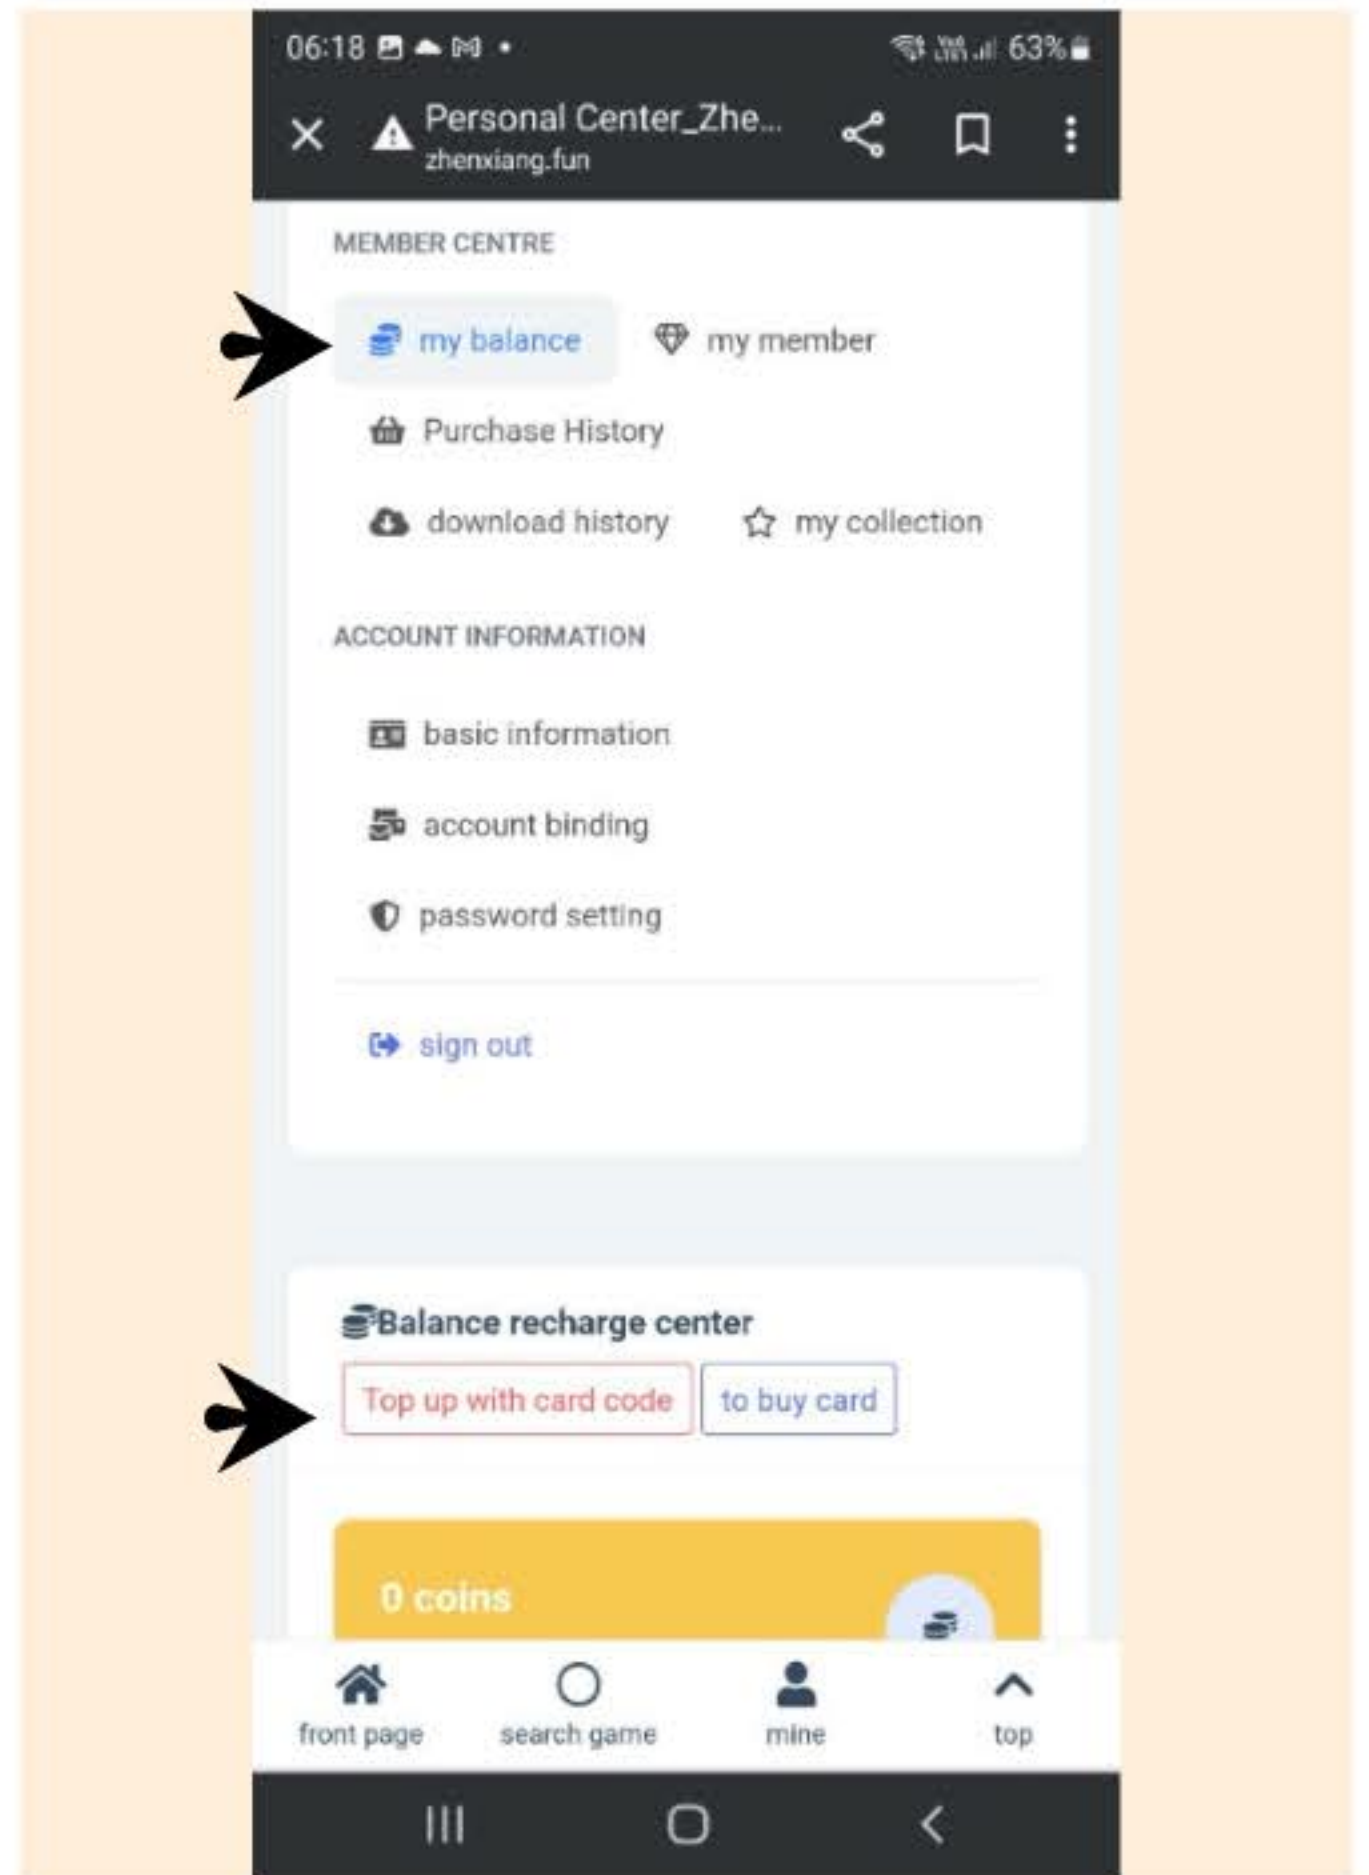

1. REGISTER NEW ACCOUNT ,LOGIN AND CLICK MINE

2. GO TO MY BALANCE AND CLICK TOP UP WITH CARD CODE

3. ENTER THE MEMBER CODE SENDE BY SELLER USING COPY PASTE

4. BUY THE MEMBER BY USING THE COIN  
DONT USE COIN BUYING GAME !  
LIFETIME : 25 COIN  
1 YEAR : 15 COIN  
3 MONTHS :10 COIN