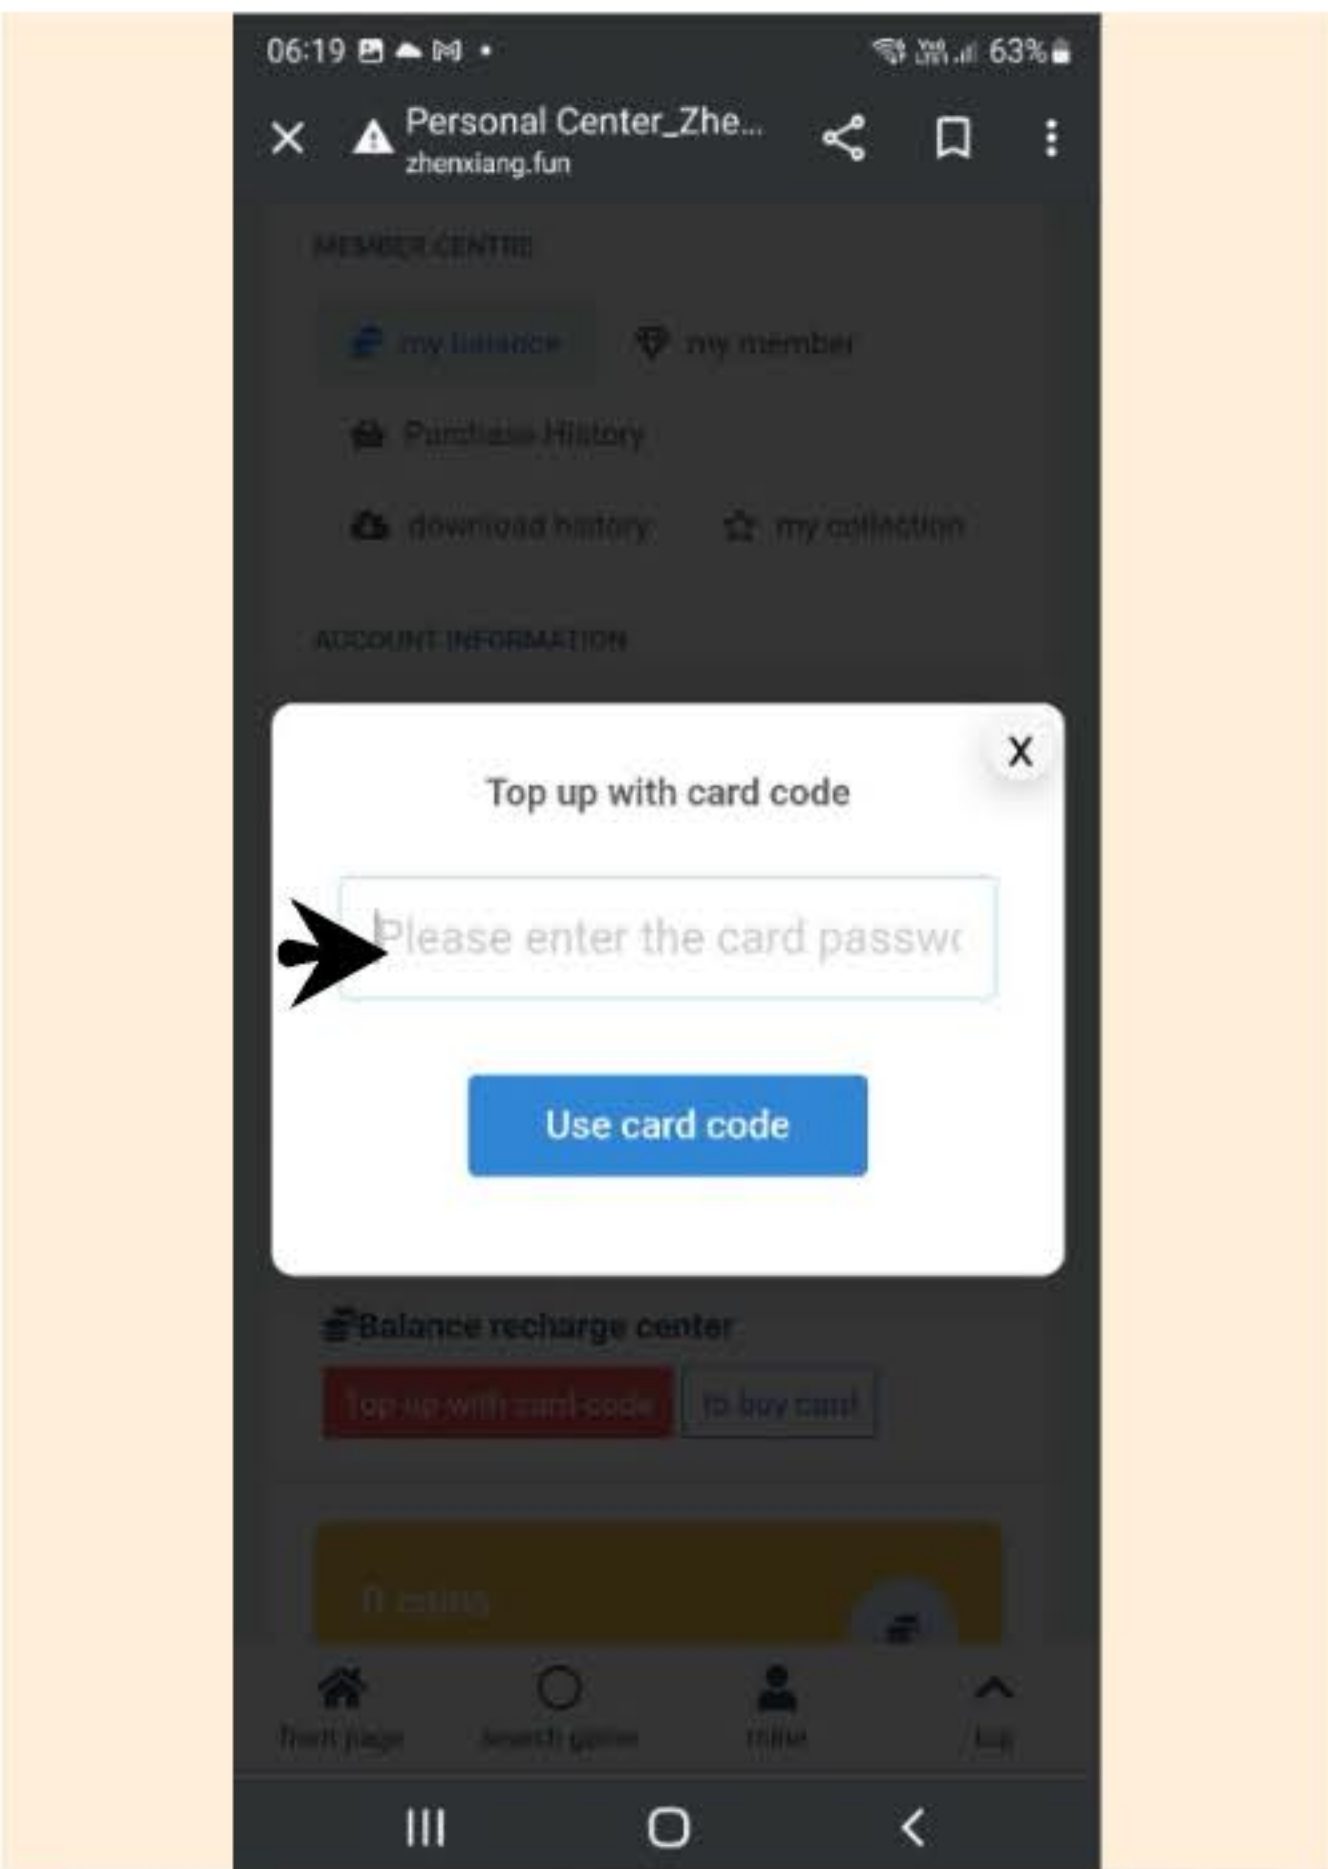

1. REGISTER NEW ACCOUNT ,LOGIN AND CLICK MINE

2. GO TO MY BALANCE AND CLICK TOP UP WITH CARD CODE

3. ENTER THE MEMBER CODE SENDE BY SELLER USING COPY PASTE

4. BUY THE MEMBER BY USING THE COIN  
DONT USE COIN BUYING GAME !  
LIFETIME : 25 COIN  
1 YEAR : 15 COIN  
3 MONTHS :10 COIN