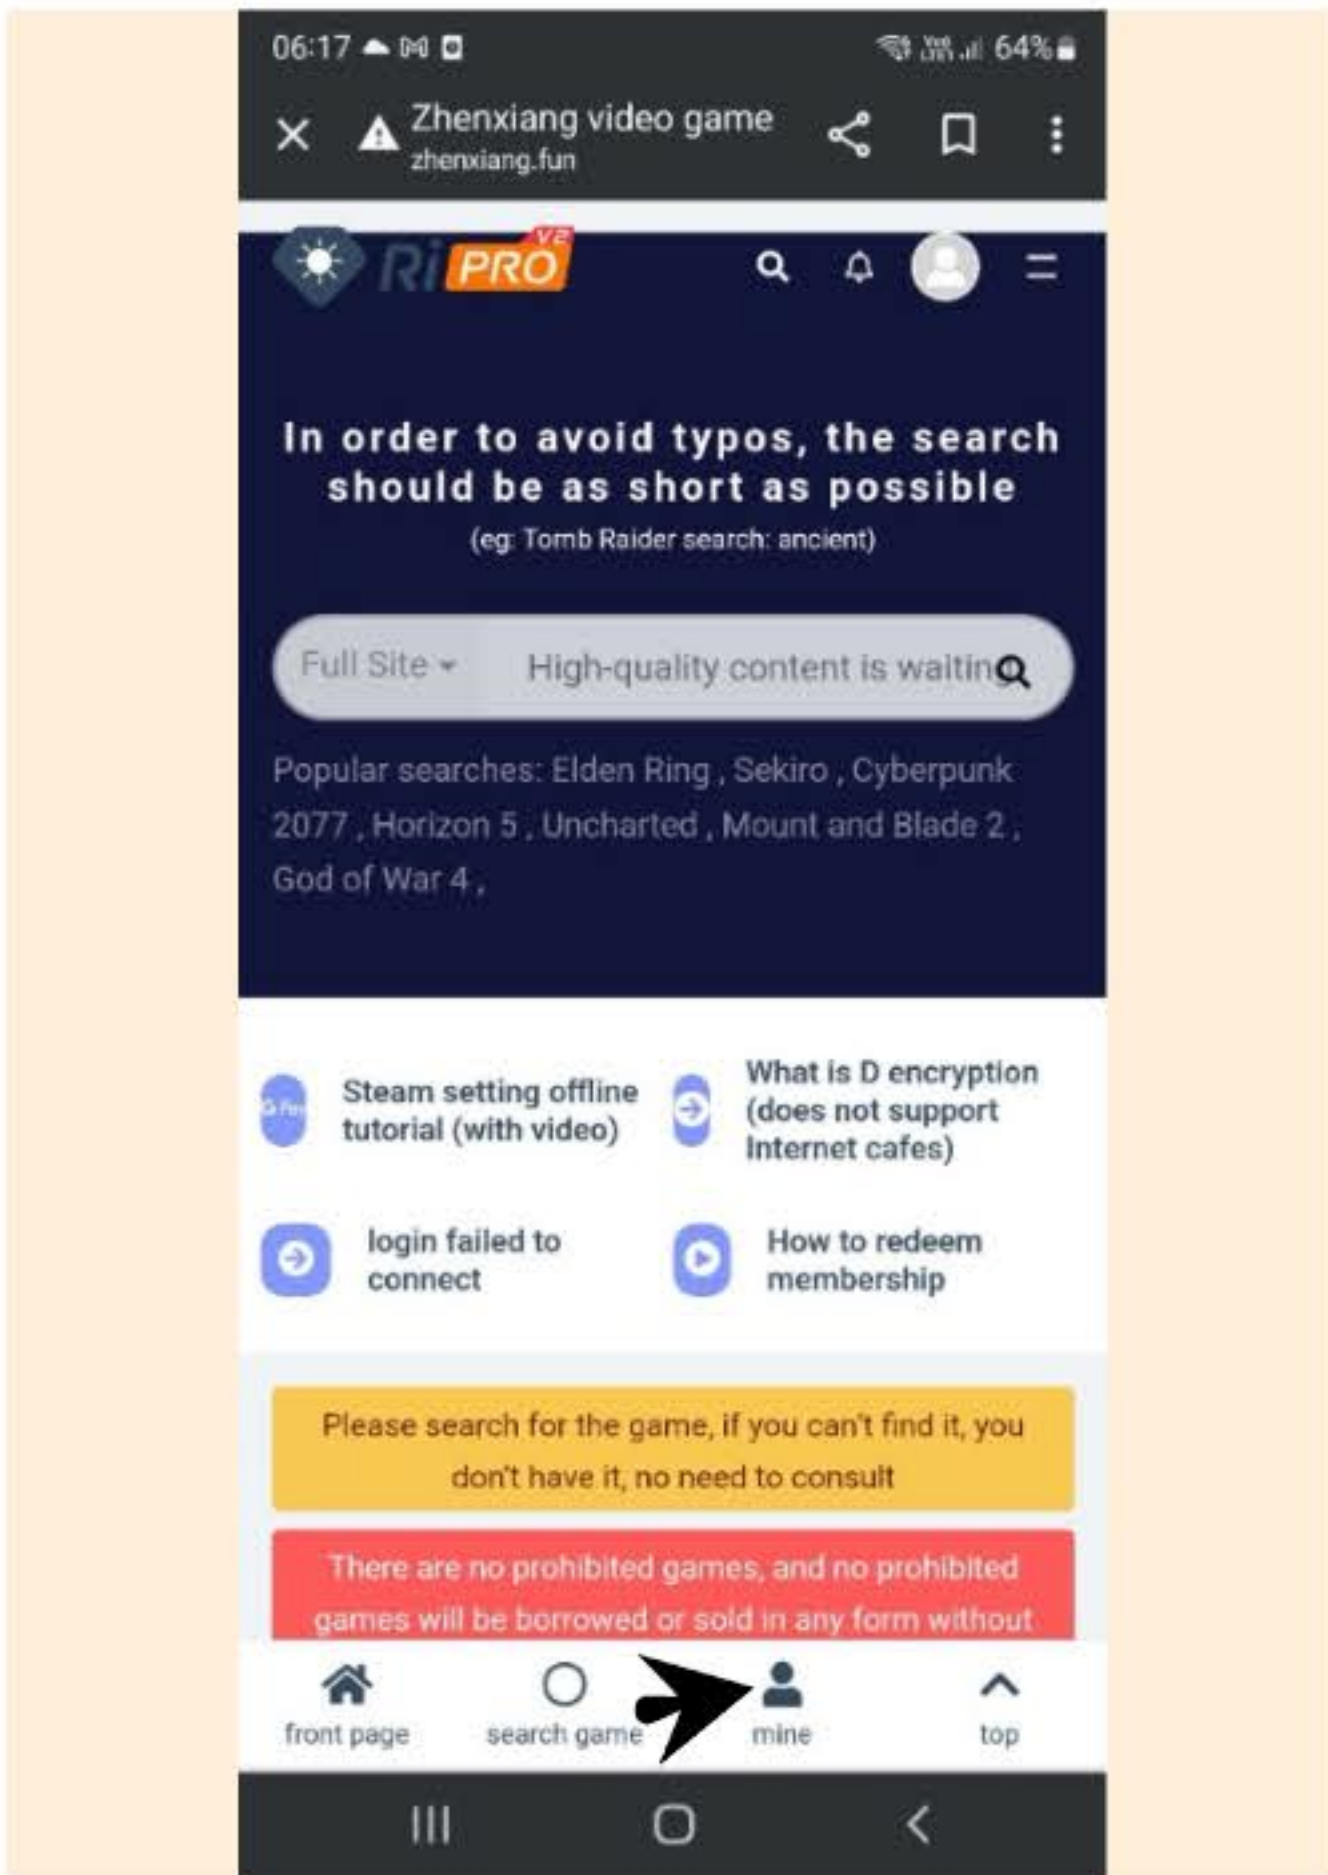

1. REGISTER NEW ACCOUNT ,LOGIN AND CLICK MINE

2. GO TO MY BALANCE AND CLICK TOP UP WITH CARD CODE

3. ENTER THE MEMBER CODE SENDE BY SELLER USING COPY PASTE

4. BUY THE MEMBER BY USING THE COIN  
DONT USE COIN BUYING GAME !  
LIFETIME : 25 COIN  
1 YEAR : 15 COIN  
3 MONTHS :10 COIN