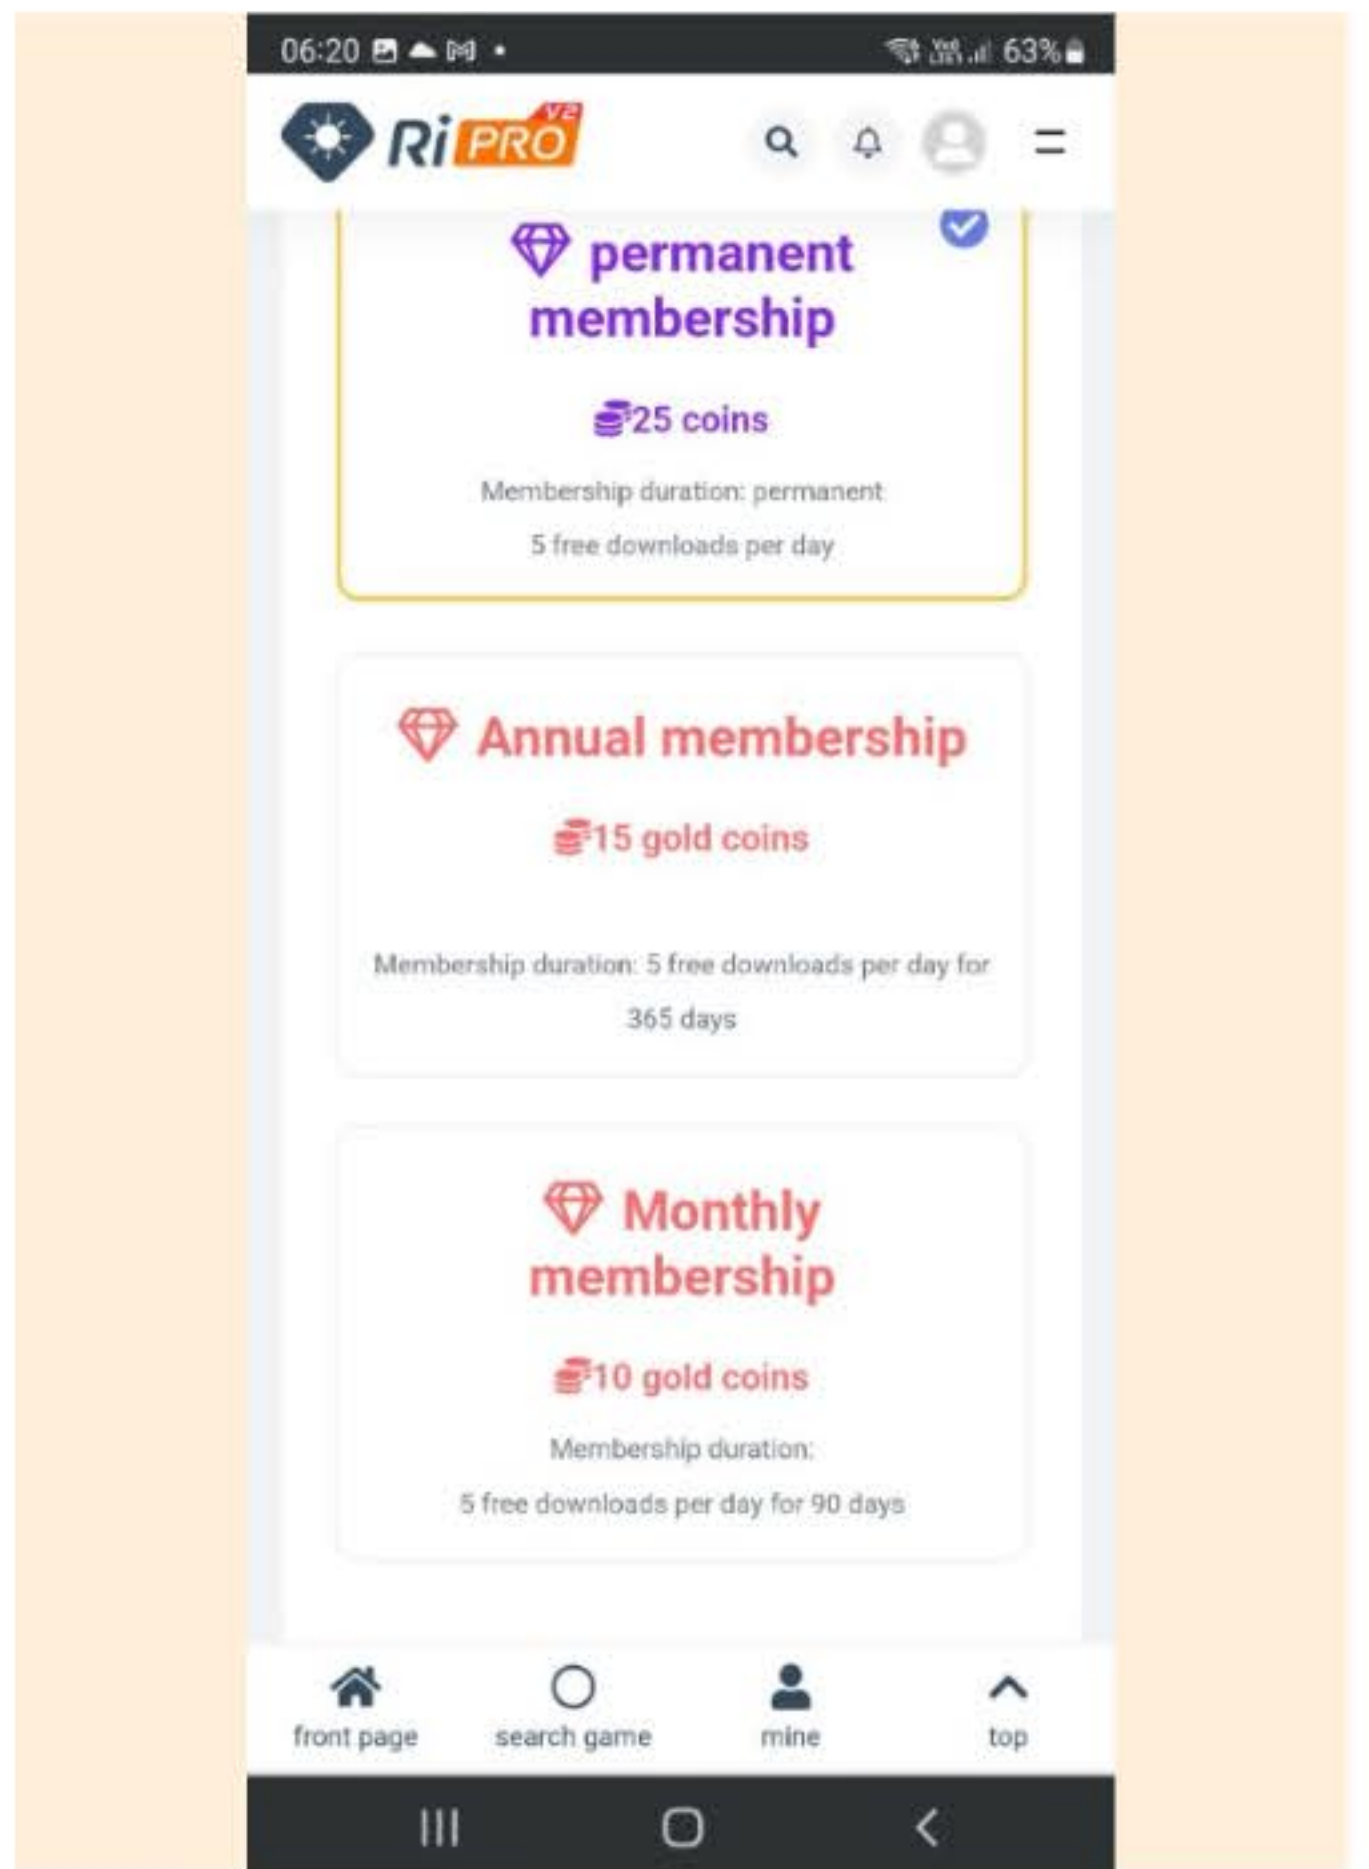

1. REGISTER NEW ACCOUNT ,LOGIN AND CLICK MINE

2. GO TO MY BALANCE AND CLICK TOP UP WITH CARD CODE

3. ENTER THE MEMBER CODE SENDE BY SELLER USING COPY PASTE

4. BUY THE MEMBER BY USING THE COIN  
DONT USE COIN BUYING GAME !  
LIFETIME : 25 COIN  
1 YEAR : 15 COIN  
3 MONTHS :10 COIN

5.AFTER ACTIVATED MEMBER  
SEARCH GAME AND GETTING GAME ACCOUNT