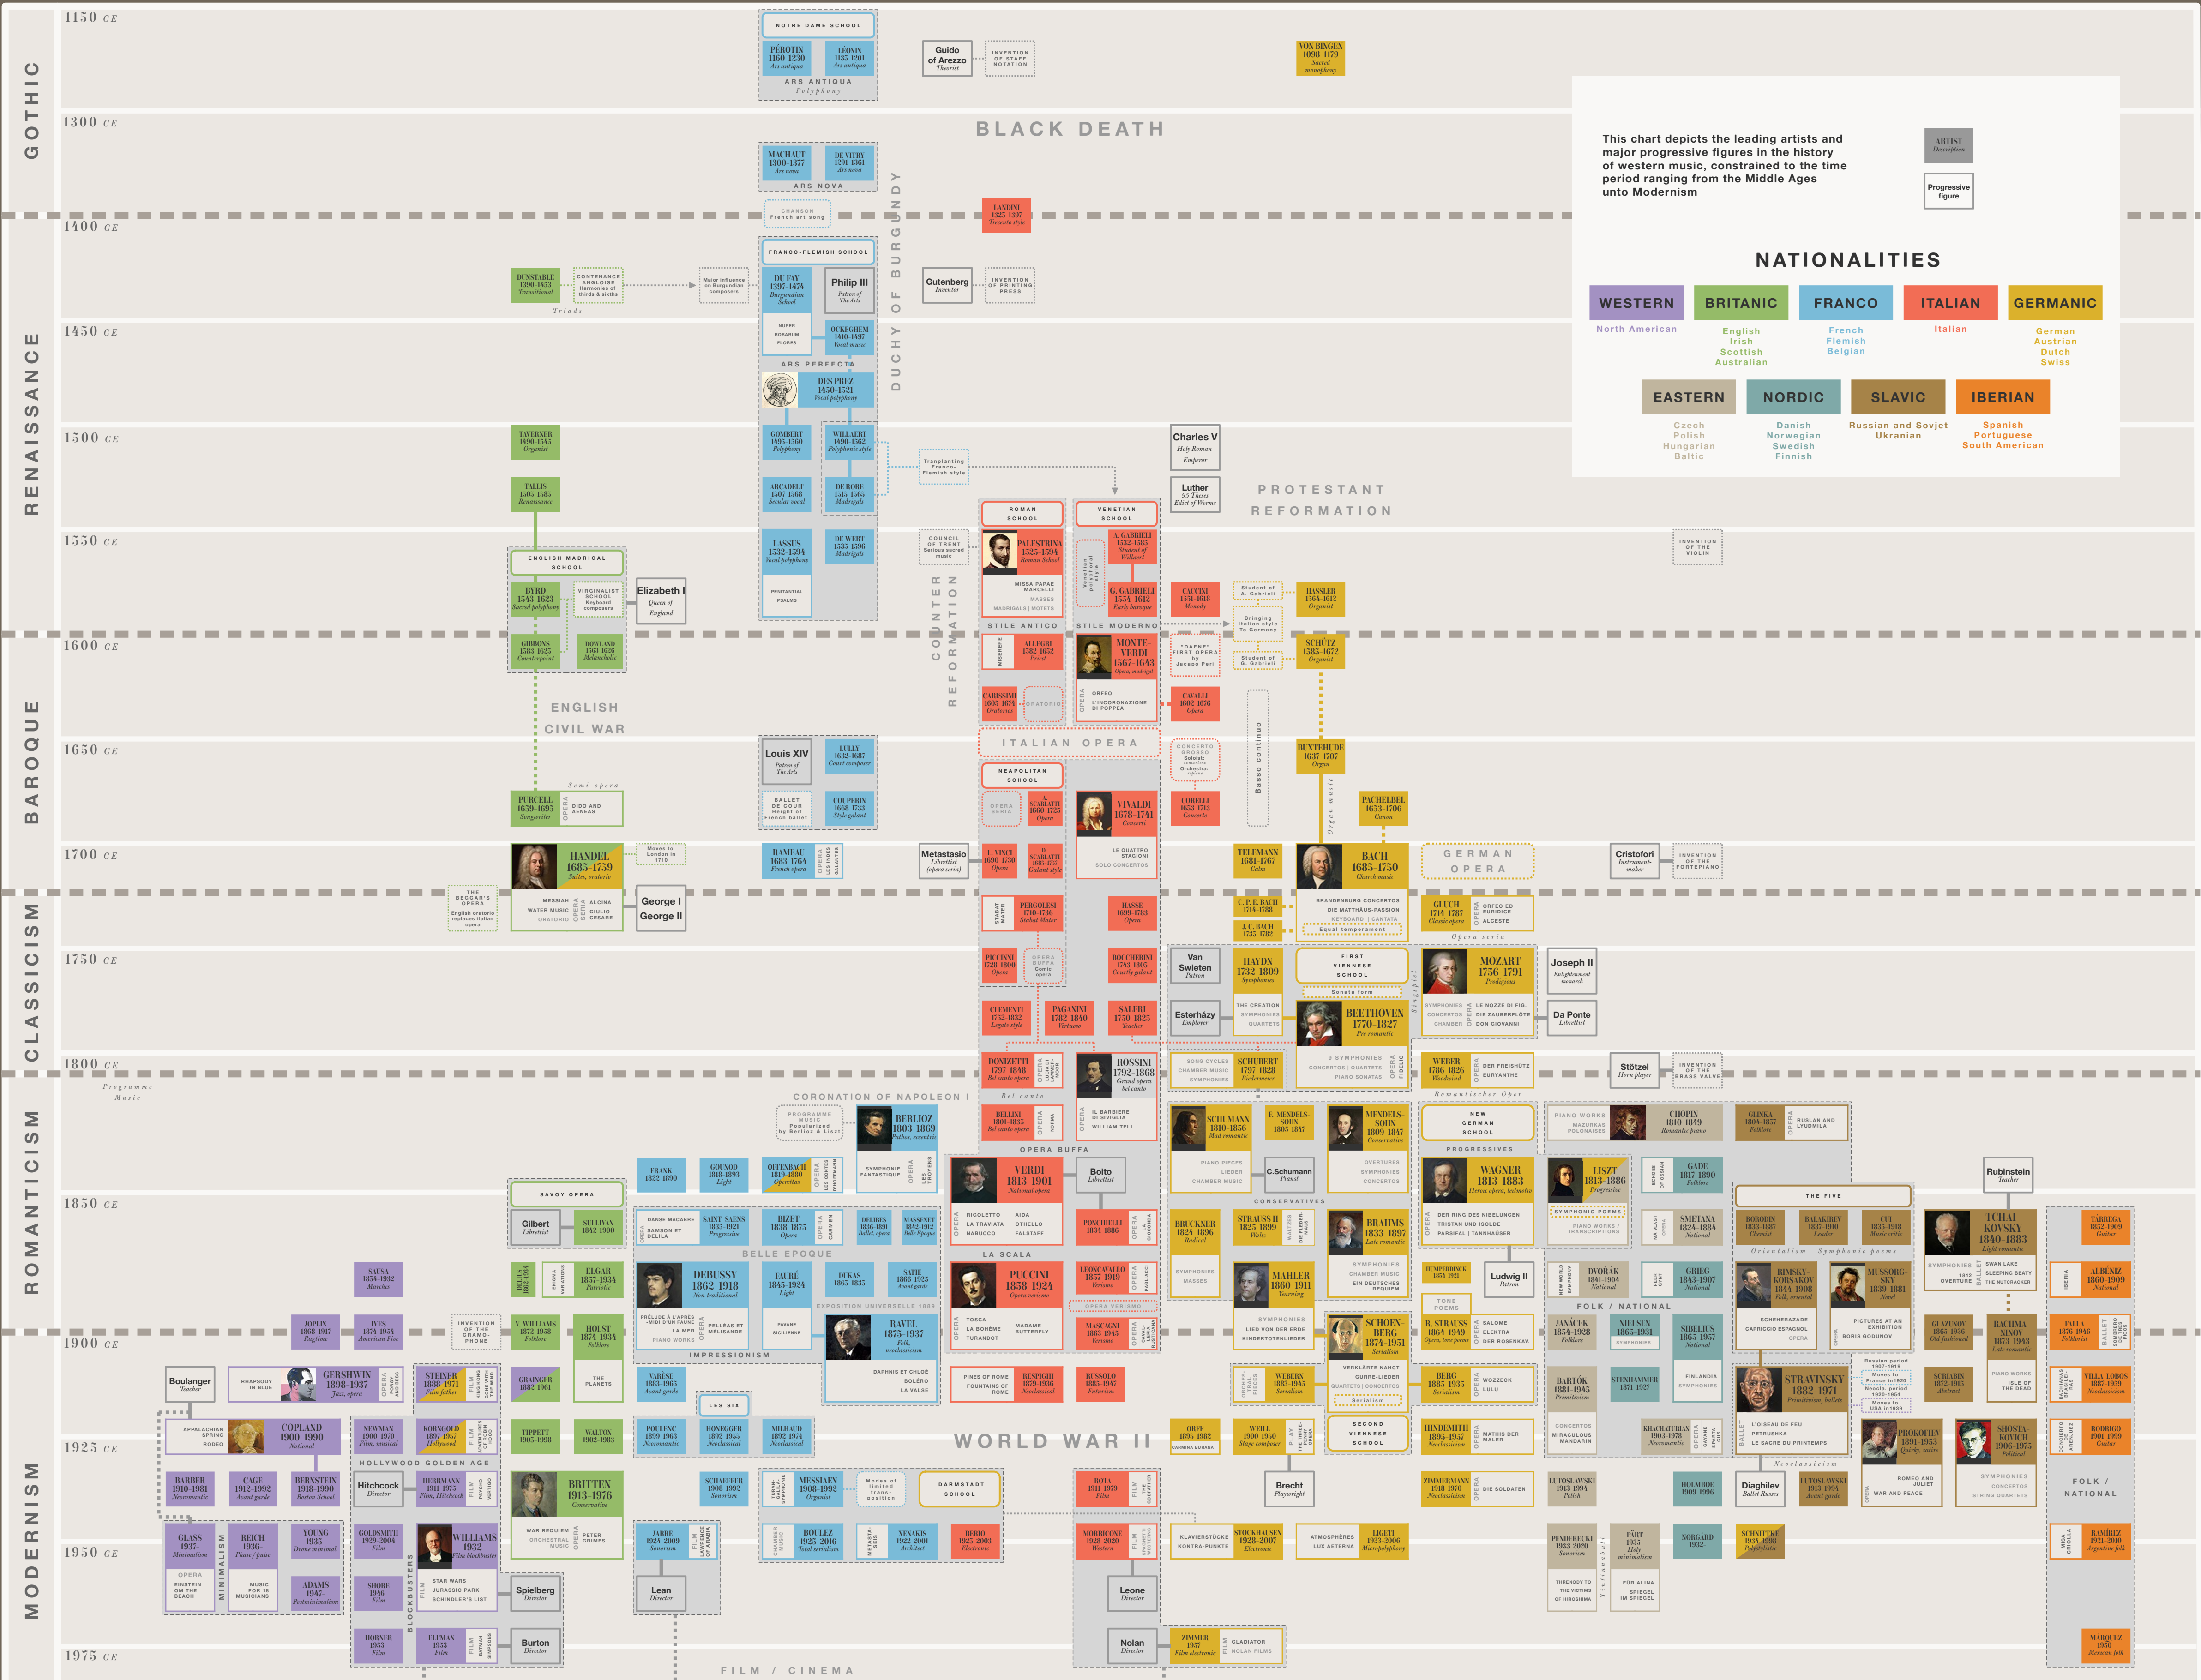

# WESTERN MUSIC HISTORY

This chart depicts the leading artists and major progressive figures in the history of western music, constrained to the time period ranging from the Middle Ages unto Modernism

### NATIONALITIES

<b>WESTERN</b> North American	<b>BRITANIC</b> English Irish Scottish Australian	<b>FRANCO</b> French Flemish Belgian	<b>ITALIAN</b> Italian	<b>GERMANIC</b> German Austrian Dutch Swiss
<b>EASTERN</b> Czech Polish Hungarian Baltic	<b>NORDIC</b> Danish Norwegian Swedish Finnish	<b>SLAVIC</b> Russian and Soviet Ukrainian	<b>IBERIAN</b> Spanish Portuguese South American	

ARTIST  
Description

Progressive figure

FILM / CINEMA