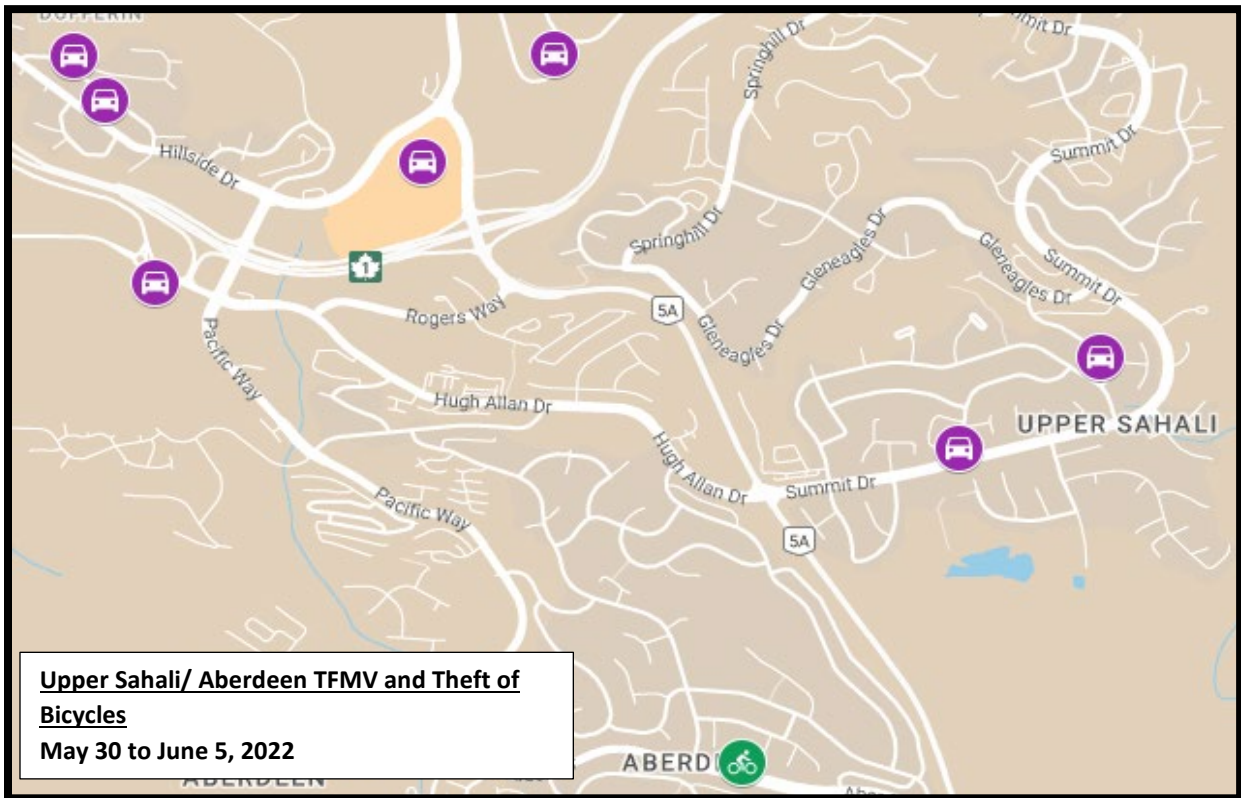

Theft from Motor Vehicle and Theft of Bicycle Maps: May 30th to June 5th, 2022

24 Theft from Motor Vehicles reported May 30th to June 5th, 2022 (shown in purple)

4 Thefts of Bicycle reported from May 30th to June 5th, 2022 (Shown in Green)

Figure 1: Kamloops Overview Map Theft from MV and Theft of Bicycles May 30th to June 5th, 2022.

Figure 2: North Shore and Tk'emlups Reserve Theft from MV and Theft of Bicycles May 30th to June 5th, 2022.

Figure 3: Downtown Map Theft from MV and Theft of Bicycles May 30th to June 5th, 2022

Figure 4: Sahali/ Aberdeen Map Theft from MV and Theft of Bicycles May 30th to June 5th, 2022

Figure 5: Upper Sahali/ Aberdeen Theft from MV and Theft of Bicycles May 30th to June 5th, 2022.

Figure 6: Westsyde Theft from MV and Theft of Bicycles May 30th to June 5th, 2022.

Figure 7: Valleyview Theft from MV and Theft of Bicycles May 30th to June 5th, 2022.

Figure 8: Pinantan Theft from MV and Theft of Bicycles May 30th to June 5th, 2022.