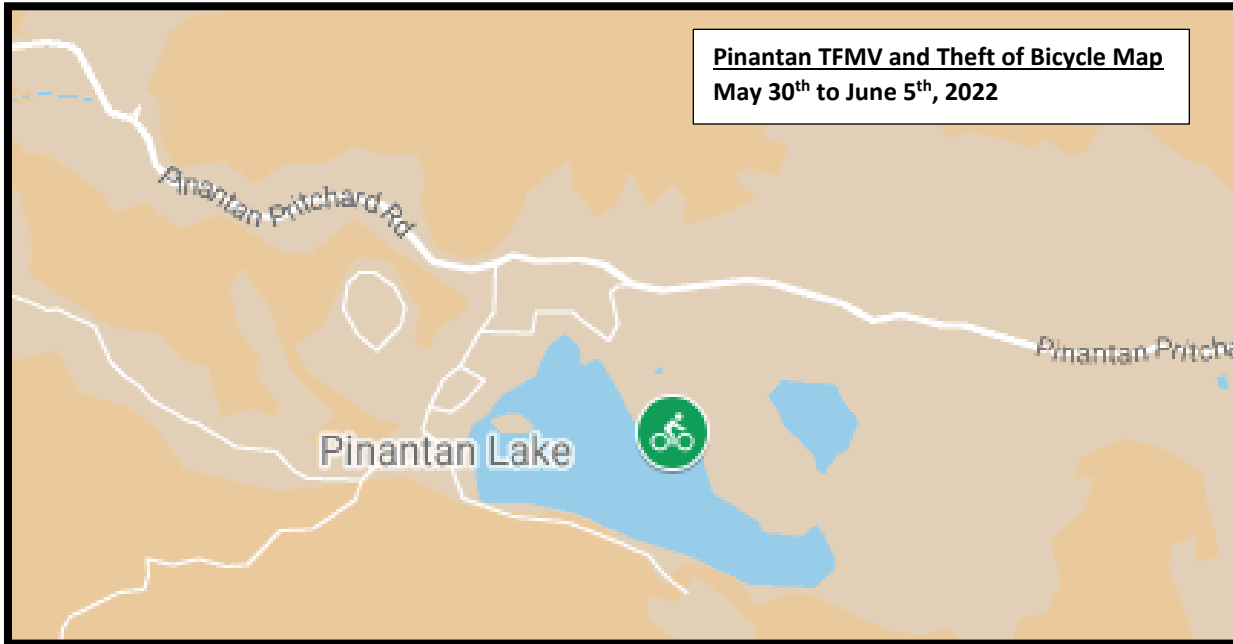

Theft from Motor Vehicle and Theft of Bicycle Maps: May 30th to June 5th, 2022

24 Theft from Motor Vehicles reported May 30th to June 5th, 2022 (shown in purple)

4 Thefts of Bicycle reported from May 30th to June 5th, 2022 (Shown in Green)

Figure 1: Kamloops Overview Map Theft from MV and Theft of Bicycles May 30th to June 5th, 2022.

Figure 2: North Shore and Tk'emlups Reserve Theft from MV and Theft of Bicycles May 30th to June 5th, 2022.

Figure 3: Downtown Map Theft from MV and Theft of Bicycles May 30th to June 5th, 2022

Figure 4: Sahali/ Aberdeen Map Theft from MV and Theft of Bicycles May 30th to June 5th, 2022

Figure 5: Upper Sahali/ Aberdeen Theft from MV and Theft of Bicycles May 30th to June 5th, 2022.

Figure 6: Westsyde Theft from MV and Theft of Bicycles May 30th to June 5th, 2022.

Figure 7: Valleyview Theft from MV and Theft of Bicycles May 30th to June 5th, 2022.

Figure 8: Pinantan Theft from MV and Theft of Bicycles May 30th to June 5th, 2022.