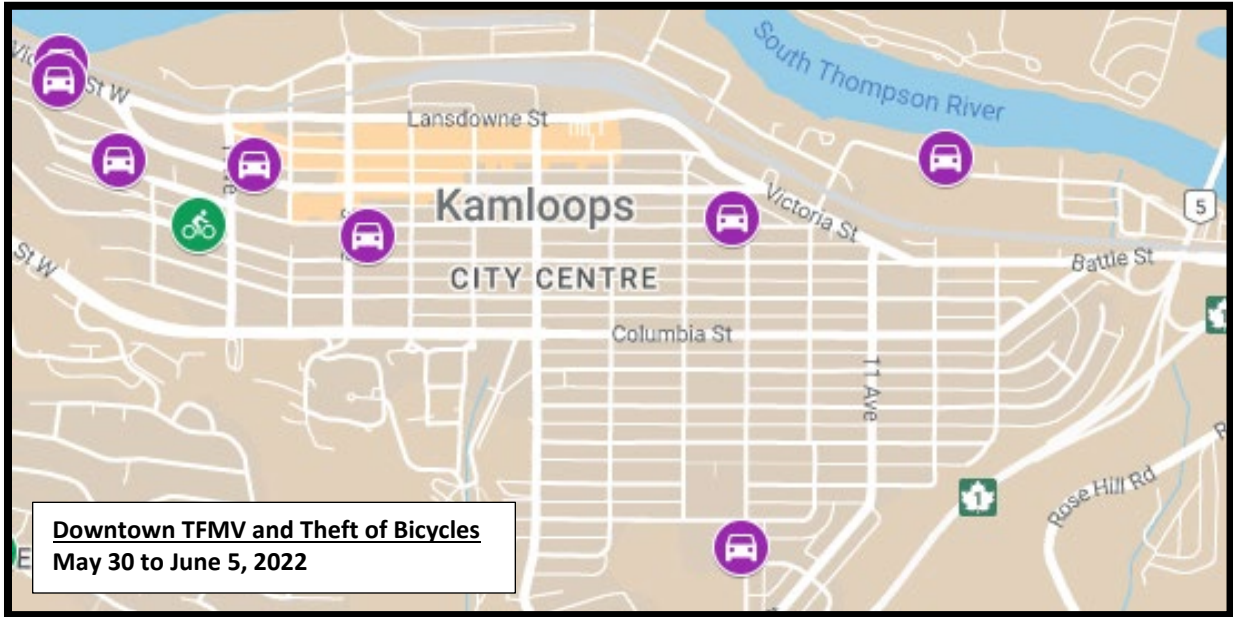

Theft from Motor Vehicle and Theft of Bicycle Maps: May 30th to June 5th, 2022

24 Theft from Motor Vehicles reported May 30th to June 5th, 2022 (shown in purple)

4 Thefts of Bicycle reported from May 30th to June 5th, 2022 (Shown in Green)

Figure 1: Kamloops Overview Map Theft from MV and Theft of Bicycles May 30th to June 5th, 2022.

Figure 2: North Shore and Tk'emlups Reserve Theft from MV and Theft of Bicycles May 30th to June 5th, 2022.

Figure 3: Downtown Map Theft from MV and Theft of Bicycles May 30th to June 5th, 2022

Figure 4: Sahali/ Aberdeen Map Theft from MV and Theft of Bicycles May 30th to June 5th, 2022

Figure 5: Upper Sahali/ Aberdeen Theft from MV and Theft of Bicycles May 30th to June 5th, 2022.

Figure 6: Westsyde Theft from MV and Theft of Bicycles May 30th to June 5th, 2022.

Figure 7: Valleyview Theft from MV and Theft of Bicycles May 30th to June 5th, 2022.

Figure 8: Pinantan Theft from MV and Theft of Bicycles May 30th to June 5th, 2022.