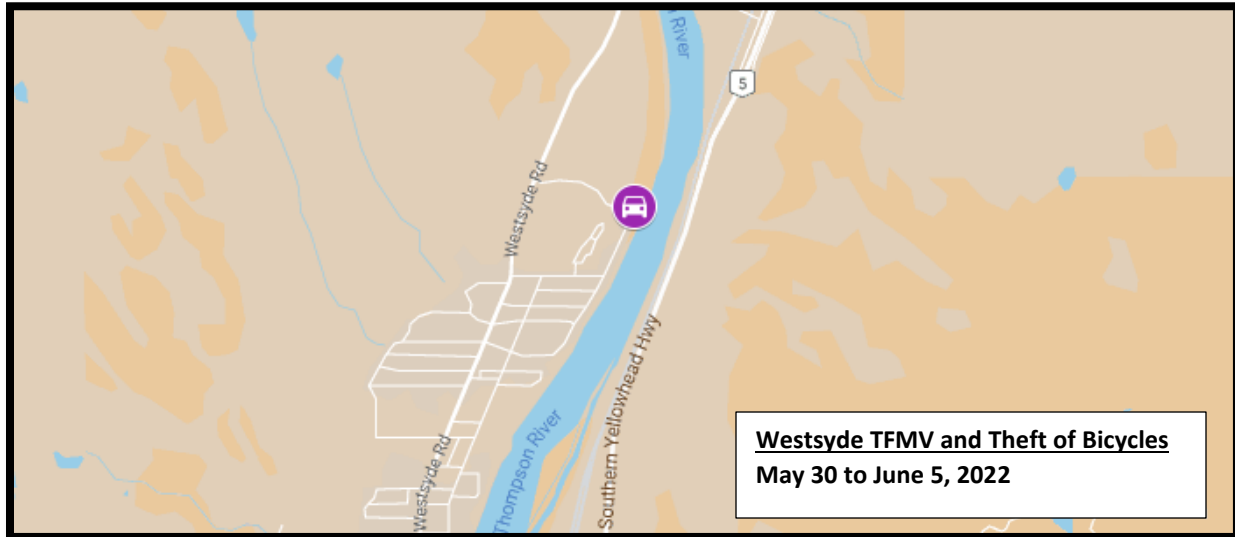

Figure 3: Downtown Map Theft from MV and Theft of Bicycles May 30th to June 5th, 2022

Figure 4: Sahali/ Aberdeen Map Theft from MV and Theft of Bicycles May 30th to June 5th, 2022

Figure 5: Upper Sahali/ Aberdeen Theft from MV and Theft of Bicycles May 30th to June 5th, 2022.

Figure 6: Westsyde Theft from MV and Theft of Bicycles May 30th to June 5th, 2022.

Figure 7: Valleyview Theft from MV and Theft of Bicycles May 30th to June 5th, 2022.

Figure 8: Pinantan Theft from MV and Theft of Bicycles May 30th to June 5th, 2022.