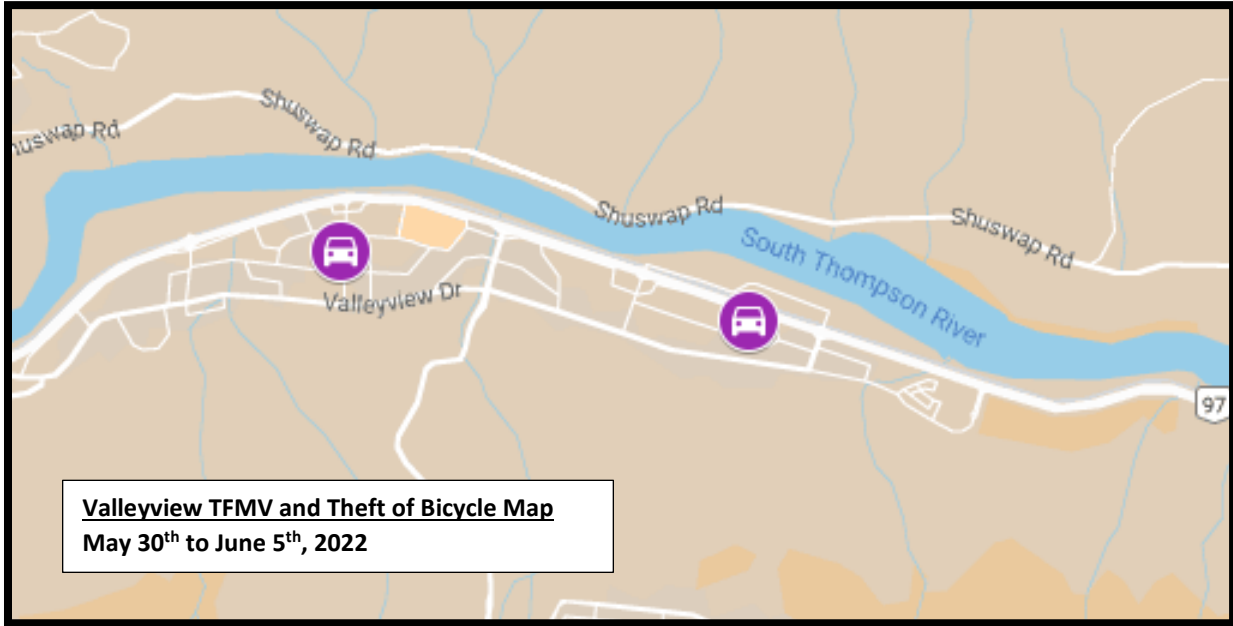

Figure 1: Kamloops Overview Map Theft from MV and Theft of Bicycles May 30th to June 5th, 2022.

Figure 2: North Shore and Tk'emlups Reserve Theft from MV and Theft of Bicycles May 30th to June 5th, 2022.

Figure 3: Downtown Map Theft from MV and Theft of Bicycles May 30th to June 5th, 2022

Figure 4: Sahali/ Aberdeen Map Theft from MV and Theft of Bicycles May 30th to June 5th, 2022

Figure 5: Upper Sahali/ Aberdeen Theft from MV and Theft of Bicycles May 30th to June 5th, 2022.

Figure 6: Westsyde Theft from MV and Theft of Bicycles May 30th to June 5th, 2022.

Figure 7: Valleyview Theft from MV and Theft of Bicycles May 30th to June 5th, 2022.

Figure 8: Pinantan Theft from MV and Theft of Bicycles May 30th to June 5th, 2022.