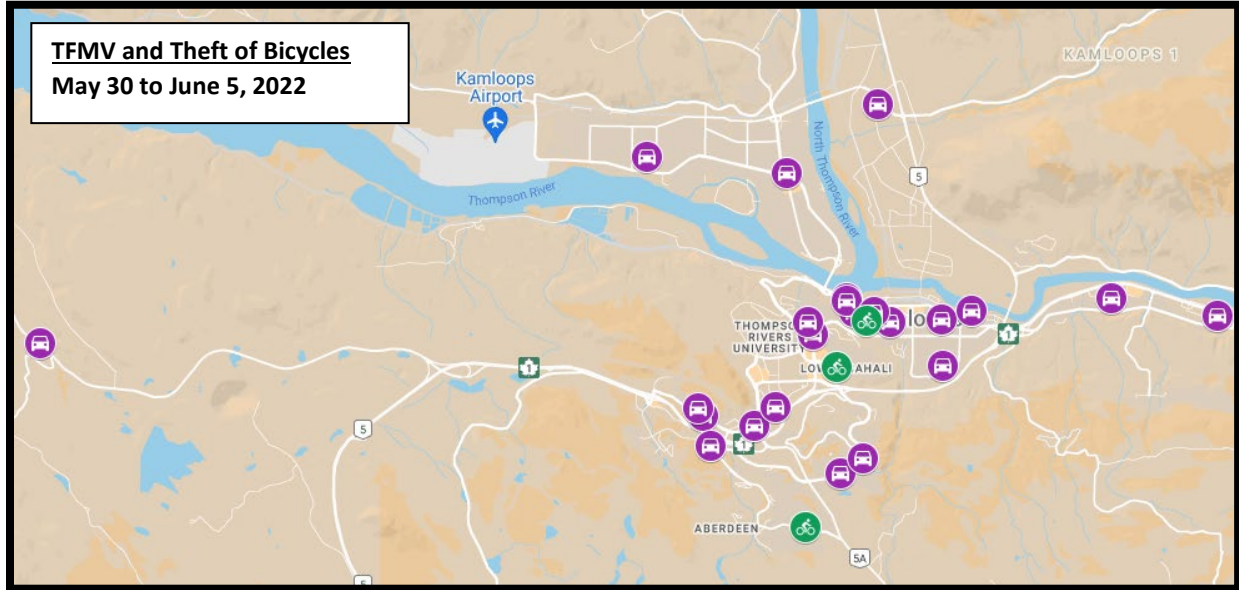

Theft from Motor Vehicle and Theft of Bicycle Maps: May 30th to June 5th, 2022

24 Theft from Motor Vehicles reported May 30th to June 5th, 2022 (shown in purple)

4 Thefts of Bicycle reported from May 30th to June 5th, 2022 (Shown in Green)

Figure 1: Kamloops Overview Map Theft from MV and Theft of Bicycles May 30th to June 5th, 2022.

Figure 2: North Shore and Tk'emlups Reserve Theft from MV and Theft of Bicycles May 30th to June 5th, 2022.

Figure 3: Downtown Map Theft from MV and Theft of Bicycles May 30th to June 5th, 2022

Figure 4: Sahali/ Aberdeen Map Theft from MV and Theft of Bicycles May 30th to June 5th, 2022

Figure 5: Upper Sahali/ Aberdeen Theft from MV and Theft of Bicycles May 30th to June 5th, 2022.

Figure 6: Westsyde Theft from MV and Theft of Bicycles May 30th to June 5th, 2022.

Figure 7: Valleyview Theft from MV and Theft of Bicycles May 30th to June 5th, 2022.

Figure 8: Pinantan Theft from MV and Theft of Bicycles May 30th to June 5th, 2022.