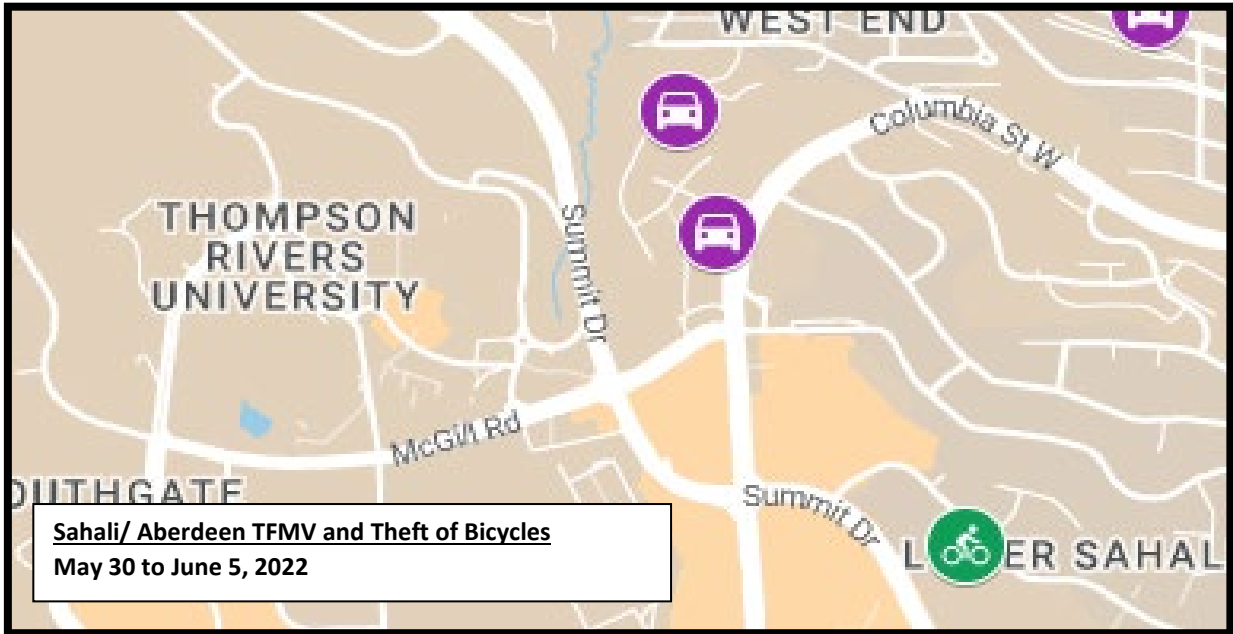

Figure 1: Kamloops Overview Map Theft from MV and Theft of Bicycles May 30th to June 5th, 2022.

Figure 2: North Shore and Tk'emlups Reserve Theft from MV and Theft of Bicycles May 30th to June 5th, 2022.

Figure 3: Downtown Map Theft from MV and Theft of Bicycles May 30th to June 5th, 2022

Figure 4: Sahali/ Aberdeen Map Theft from MV and Theft of Bicycles May 30th to June 5th, 2022

Figure 5: Upper Sahali/ Aberdeen Theft from MV and Theft of Bicycles May 30th to June 5th, 2022.

Figure 6: Westsyde Theft from MV and Theft of Bicycles May 30th to June 5th, 2022.

Figure 7: Valleyview Theft from MV and Theft of Bicycles May 30th to June 5th, 2022.

Figure 8: Pinantan Theft from MV and Theft of Bicycles May 30th to June 5th, 2022.