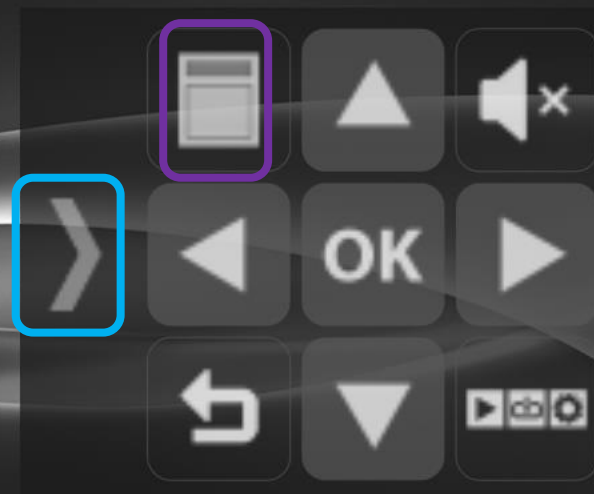

# SETTING UP PERFECT PLAYER

**A STEP BY STEP GUIDE**

First load screen, press escape or back to exit menu.

All channels

Once on this screen press Enter/ok on remote. Click on **Arrow** to bring up menu the click on **menu** on top left corner.

All channels

Menu

- ▶📺 Main menu
- EPG Show EPG**
- 📄 View List
- Adaptive sorting

Click on highlighted tab **SHOW EPG**.

EPG will now be enabled. Click on **menu** top left corner once again.

Menu

- ▶ Main menu
- EPG Hide EPG
- View List
- Adaptive sorting