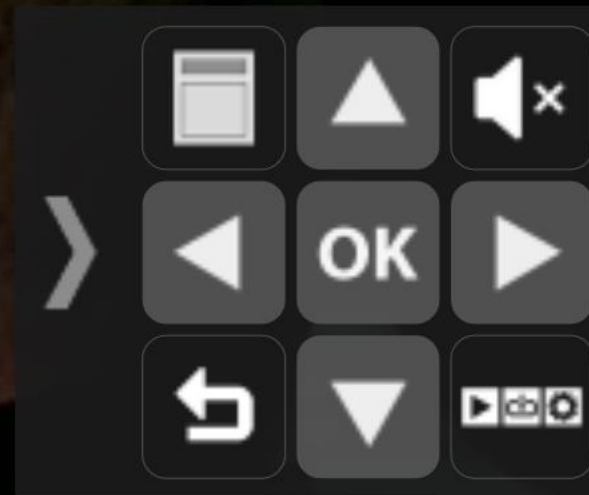

If a channel loads up and is not full screen change **aspect ratio** as highlighted then **save defaults**. This will make a permanent change to that setting.