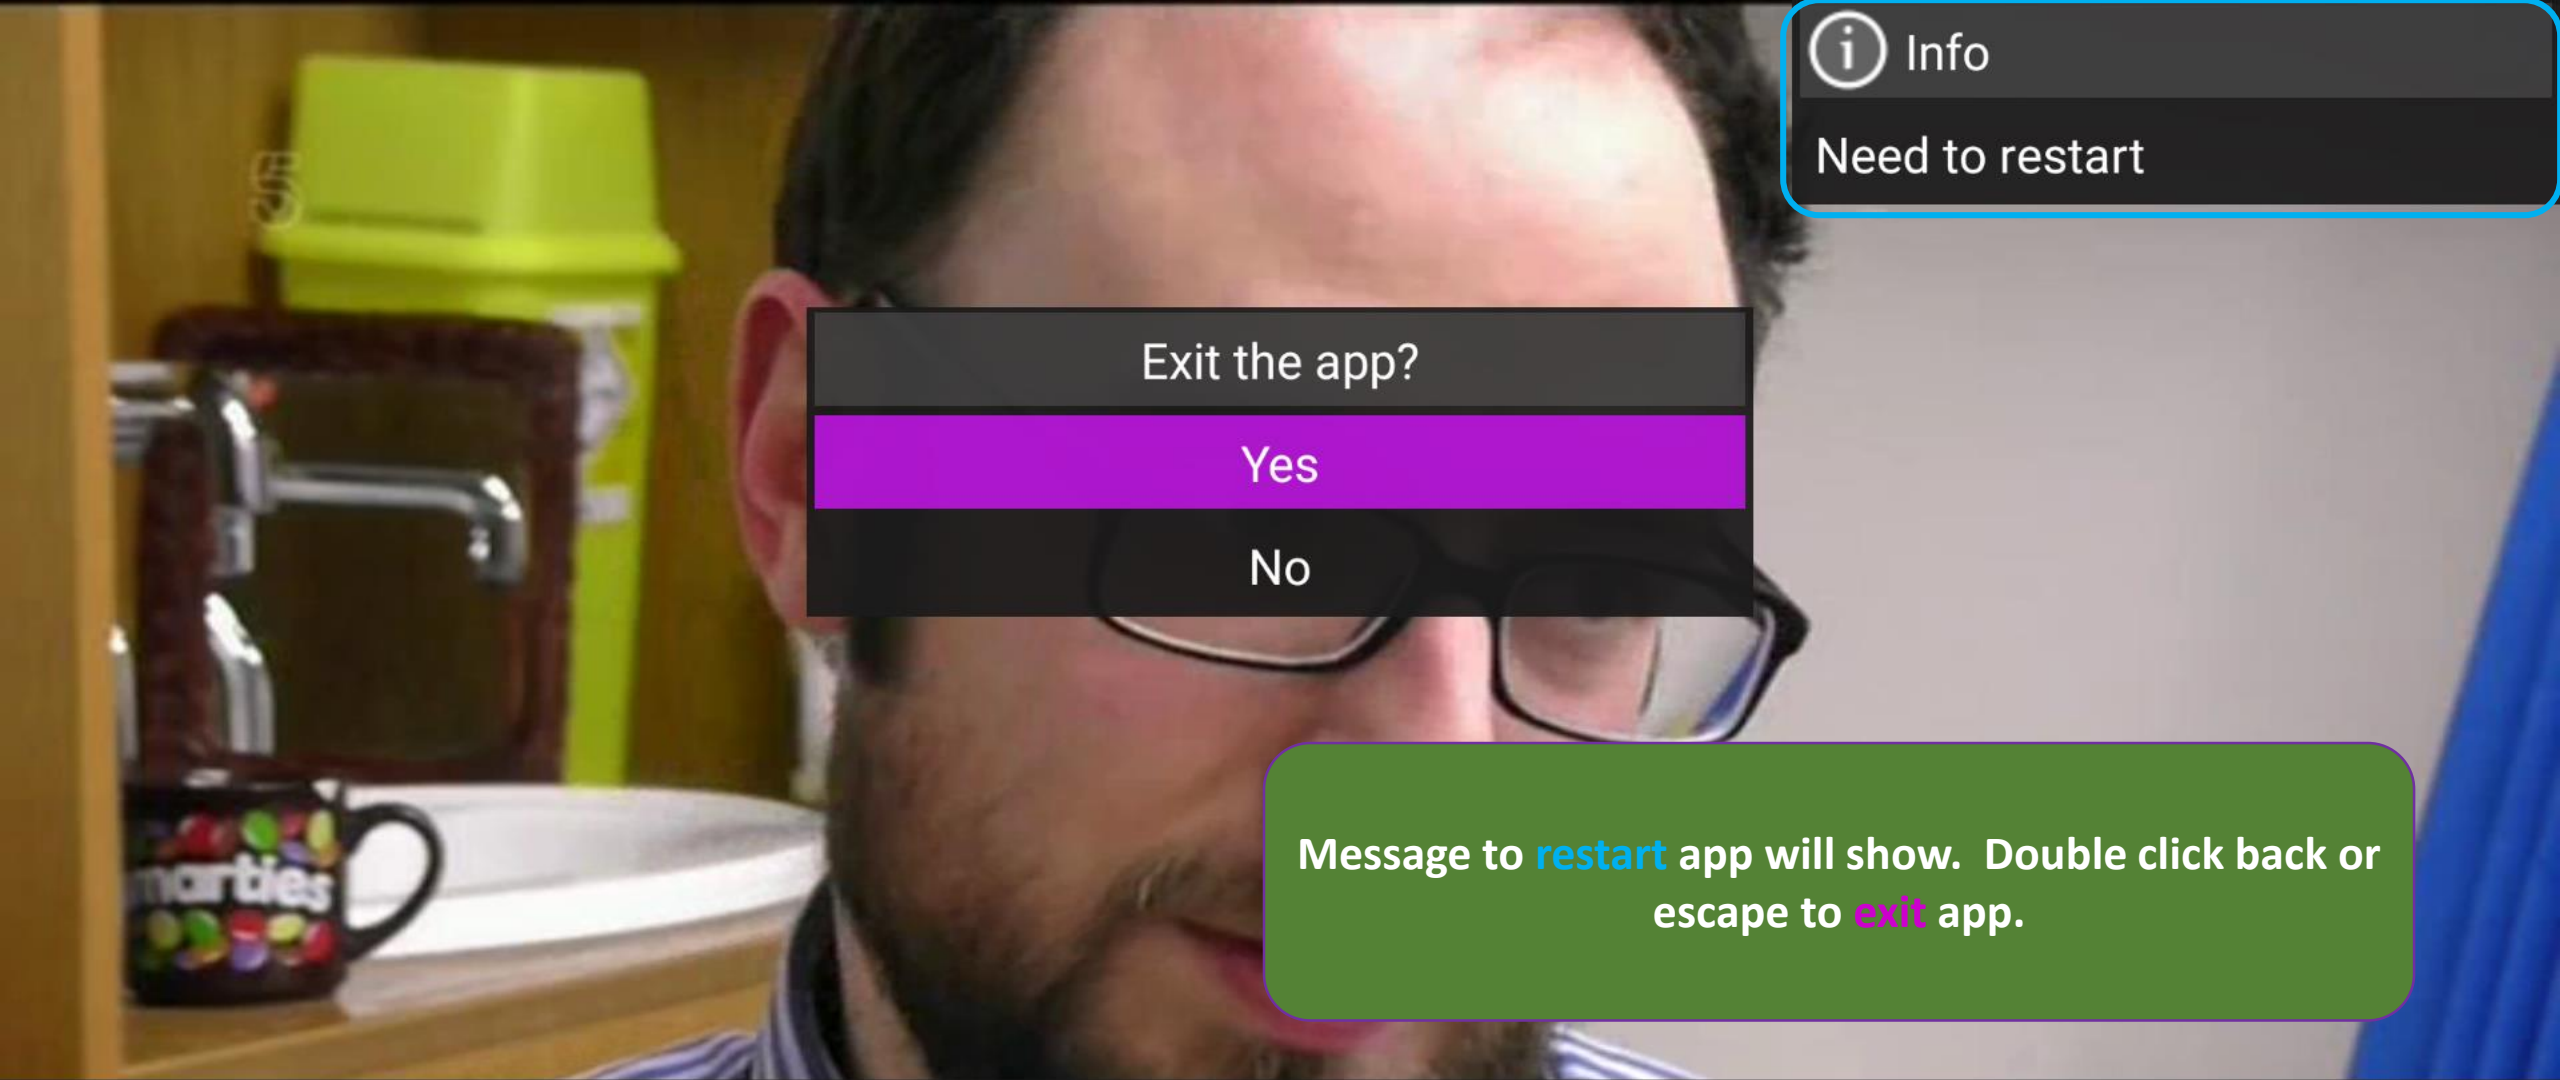

Font size

Standard

PIN code

Autostart at bootup

Click on **theme** as highlighted then select the theme option you like.

Theme

Satin

Sky

Velvet

CANCEL

 Info  
Need to restart

Exit the app?

Yes

No

Message to **restart** app will show. Double click back or escape to **exit** app.

Channel 5