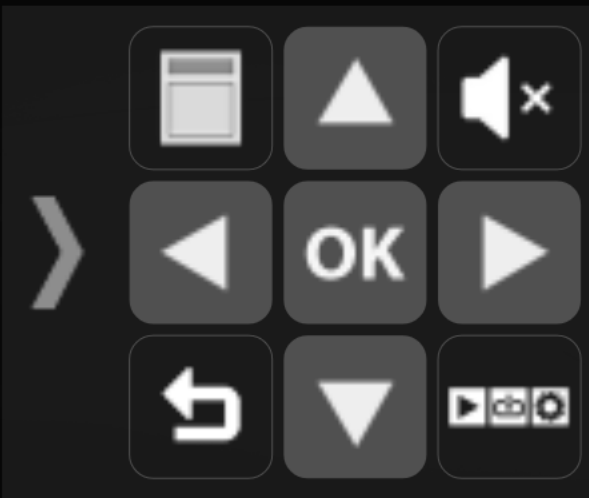

Click on **settings** as highlighted.