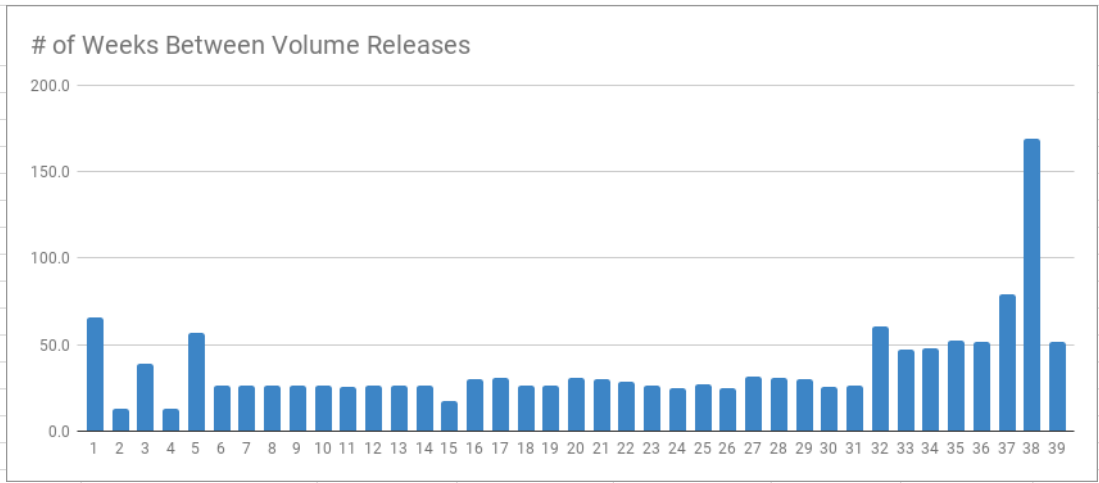

Volume #	Release Date	Days Since Last Volume	Weeks Since Last Volume
1	11/26/1990	458	65.4
2	2/26/1991	92	13.1
3	11/25/1991	272	38.9
4	2/25/1992	92	13.1
5	3/31/1993	400	57.1
6	9/30/1993	183	26.1
7	3/31/1994	182	26.0
8	9/30/1994	183	26.1
9	3/31/1995	182	26.0
10	9/30/1995	183	26.1
11	3/29/1996	181	25.9
12	9/30/1996	185	26.4
13	3/31/1997	182	26.0
14	9/30/1997	183	26.1
15	1/30/1998	122	17.4
16	8/31/1998	213	30.4
17	4/5/1999	217	31.0
18	10/5/1999	183	26.1
19	4/5/2000	183	26.1
20	11/5/2000	214	30.6
21	6/5/2001	212	30.3
22	12/24/2001	202	28.9
23	6/28/2002	186	26.6
24	12/19/2002	174	24.9
25	6/27/2003	190	27.1
26	12/19/2003	175	25.0
27	7/29/2004	223	31.9
28	2/28/2005	214	30.6
29	9/29/2005	213	30.4
30	3/29/2006	181	25.9
31	9/29/2006	184	26.3
32	11/29/2007	426	60.9
33	10/24/2008	330	47.1
34	9/25/2009	336	48.0
35	9/29/2010	369	52.7
36	9/23/2011	359	51.3
37	3/29/2013	553	79.0
38	6/24/2016	1183	169.0
39	6/23/2017	364	52.0

Stats on Volume Releases	# of Volumes	Average Weeks
# Vol < 40 Weeks	29	26.5
# Vol 40 to 70 Weeks	8	54.3
# Vol >= 70 Weeks	2	124.0
Vol 32 -> Vol 39	8	70.0

Assumed # of Total Volumes	No Breaks	No Breaks (Y)	No Breaks (D)	Vol per Year	Vol per Year (Y)	Vol per Year (D)
50	429.0	8.3	9/12/2025	597.5	11.5	12/4/2028
55	624.0	12.0	6/8/2029	869.1	16.7	2/18/2034