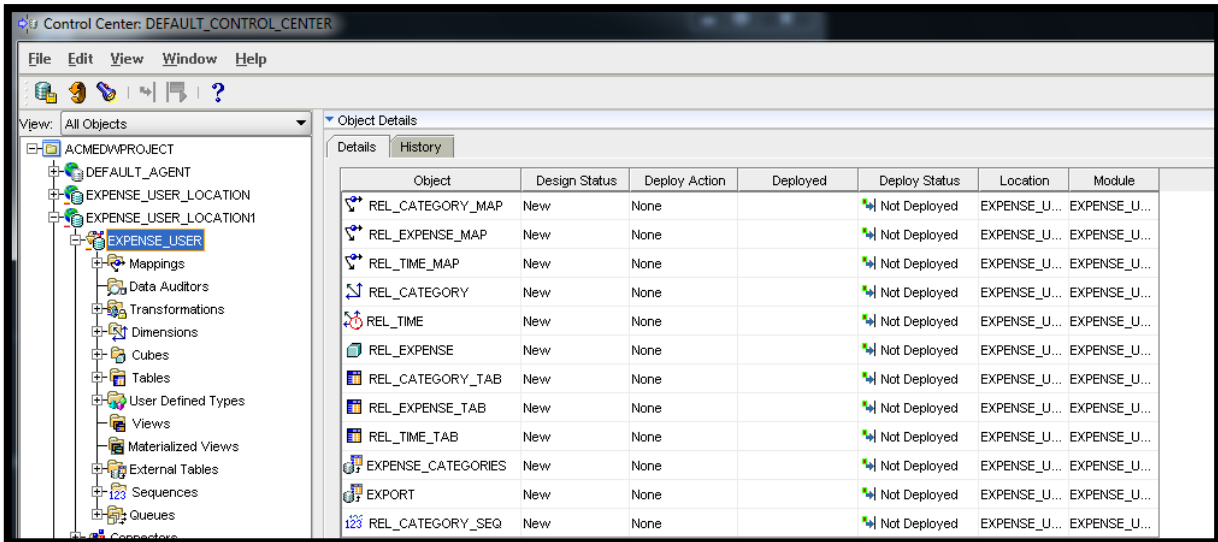

Mumbai University

NOTES

B.Sc.IT: SEMESTER – VI

DEPLOYMENT

[CBSGS – 75:25 Pattern]

DATA

WAREHOUSE

Deployment

Deployment

1) Mappings

Deployment

2) Dimensions

Deployment

The screenshot shows the SQL Server Enterprise Manager interface. The left pane displays a tree view of the 'ACMEDWPROJECT' database, with 'Mappings' expanded to show 'REL_CATEGORY_MAP' and 'REL_TIME_MAP'. The right pane, 'Object Details', shows a table with the following data:

Object	Design Status	Deploy Action	Deployed	Deploy Status	Location	Module
REL_CATEGORY	New	Create		Not Deployed	EXPENSE_U...	EXPENSE_U...
REL_TIME	New	Create		Not Deployed	EXPENSE_U...	EXPENSE_U...

Below the table, the 'Control Center Jobs' section shows a table with the following data: