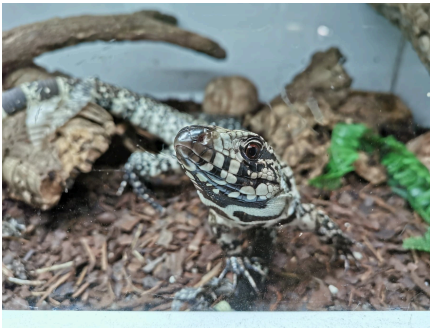

0.0.4 New Caledonian Giant Gecko Pine Island (*Rhacodactylus leachianus*) CB20 £495

Tegus (*Salvator merianae/rufecens*)

CF20

0.0.28 Black and White Tegus £325

0.0.1 Red Tegus (tip regen) £395

CB19

1.1 Blue Tegus £700 each

CB17

1.0 High Red Tegus £695

Other:

0.0.1 Chinese Cave Gecko (*Goniurosaurus Luyi*) CB12 £100

0.0.1 Kei Island Blue Tongue Skink (*Tiliqua gigas keyensis*) LTC £495

0.0.5 Mossy Geckos Pine Island (*Mniarogekko chahoua*) CB20 £295

0.0.1 Northern Blue Tongue Skinks (Short Tail) (*Tiliqua scincoides*) £375 each

0.0.2 Northern Blue Tongue Skinks (*Tiliqua scincoides*) £395 each

1.0 Australian Leaf Tail Gecko (*Saltuarius salebrosus*) CB16 £500

0.0.1 Helmeted Iguanas (*Corytophanes cristatus*) £295

1.0 Spearpoint Leaf Tail Gecko (*Uroplatus fiera*) £250

0.0.6 Berber Skinks (*Eumeces schneideri*) WC £45

0.0.14 Collared lizards

(*Crotaphytus collaris*) CB20 £125

1.0 Henkels Leaf Tail gecko

(*Uroplatus henkelii*) CB20 £250

1.1 Henkels Leaf tail geckos (*Uroplatus henkelii*) CB18 £695 per pair

1.1 Henkels Leaf tail geckos (*Uroplatus henkelii*) CB20 £695 per pair

2.1 Northern Spiny Tail Lizards (*Strophurus ciliaris*) CB20 £250

2.0 Calico Arboreal Alligator Lizards (*Abronia lythorchila*) CB18 £495

1.1 Bocourts Arboreal Alligator Lizard (*Abronia vasconcelosii*) Adult Pair LTC £1500

0.0.19 Gargoyle Geckos (*Rhacodactylus auriculatus*) CB20 £200-£300

0.0.10 Rankins Dragons (*Pogona henrylawsonii*) CB20 £75

0.0.3 Indo Sheen Skinks (*Eugongylus sulaensis* poss *mentavaius*) LTC adult £175

0.0.10 Chinese Water Dragon (*Physignathus cocincinus*) £50

0.0.4 Green Pricklenapes (*Acanthosaura capra*) CB20 £50

1.0 Pied Mexican Spiny Tailed Iguana (*Ctenosaura pectinata*) CB18 £800