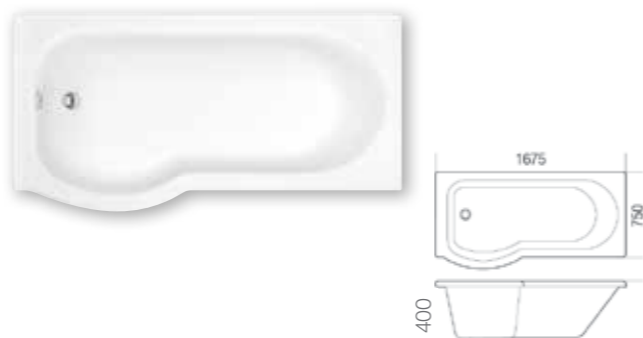

25 YEAR GUARANTEE
VitrA

Left Hand Shown

◀ **iflo Rennes**

- Matching bath screen available
- Made from 5mm acrylic with timber rim reinforcement
- Fully encapsulated baseboard for additional rigidity
- The widest point of the Rennes Showerbath is 850mm