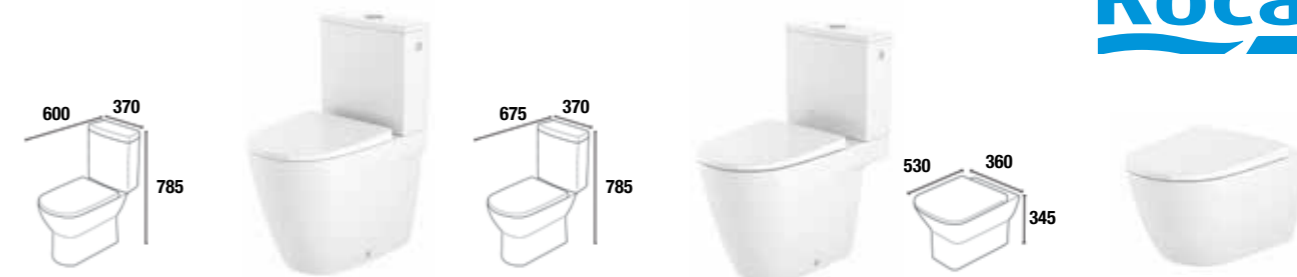

Compact Close Coupled Back to Wall Rimless Pan

632512	Compact Close Coupled Back to Wall Rimless Pan	£385.86
632535	Cistern Dual Flush	£400.25
632453	SUPRALIT Soft Close Seat & Cover	£157.90
632516	SUPRALIT Seat & Cover	£131.58

Close Coupled (Open Back) Rimless

632530	Close Coupled Open Back Rimless Pan	£320.46
632535	Cistern Dual Flush	£400.25
632473	SUPRALIT Soft Close Seat & Cover	£157.90 ✓
632460	SUPRALIT Seat & Cover	£131.58

Wall Hung Rimless Pan

632461	Wall Hung Rimless Pan	£425.10 ✓
632473	SUPRALIT Soft Close Seat & Cover	£157.90 ✓
632460	SUPRALIT Seat & Cover	£131.58

Compact Wall Hung Rimless Pan

632521	Compact Wall Hung Rimless Pan	£425.10
632453	SUPRALIT Soft Close Seat & Cover	£157.90
632516	SUPRALIT Seat & Cover	£131.58

Floor Standing Rimless Pan

632478	Floor Standing Back to Wall Rimless Pan	£418.56
632473	SUPRALIT Soft Close Seat & Cover	£157.90 ✓
632460	SUPRALIT Seat & Cover	£131.58

1 Door Vanity Unit & Basin

645(H) x 260mm(D) Compact Depth

	400mm(W)		450mm(W)	
White Matt	632506	£596.37	632493	£603.46
Matt Grey	632462	£596.37	632509	£603.46
Dark Elm	632507	£596.37	632470	£603.46
White Oak	632501	£596.37	632532	£603.46
Matt Green	632465	£596.37	632457	£603.46

1 Drawer Vanity Unit & Basin

505(H) x 460mm(D) Standard depth

Right Hand Shown

	800mm(W) Centre		800(W) Right Hand		800(W) Left Hand	
632515	£860.56	632503	£860.56	632510	£860.56	
632523	£860.56	632529	£860.56	632480	£860.56	
632533	£860.56	632452	£860.56	632519	£860.56	
632475	£860.56	632479	£860.56	632525	£860.56	
632505	£860.56	632508	£860.56	632472	£860.56	

2 Drawer Vanity Unit & Basin

645(H) x 360mm(D)

	500mm(W)		550mm(W)		600mm(W)	
White Matt	632520	£669.77	632526	£867.01	632467	£919.38
Matt Grey	632518	£669.77	632502	£867.01	632504	£919.38
Dark Elm	632536	£669.77	632466	£867.01	632454	£919.38
White Oak	632534	£669.77	632537	£867.01	632456	£919.38
Matt Green	632527	£669.77	632517	£867.01 ✓	632514	£919.38

4 Draw Vanity Unit & Basin

645(H) x 460mm(D)

	1200(W)	
White Matt	632538	£1,731.05
Matt Grey	632524	£1,731.05
Dark Elm	632496	£1,731.05
White Oak	632476	£1,731.05
Matt Green	632497	£1,731.05