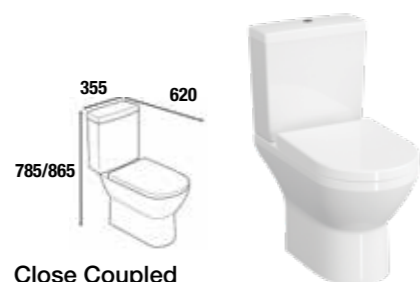

Close Coupled Comfort Height Rimless Toilet

470713	Comfort Height Close Coupled Rimless Pan (open back)	£388.00
470722	Comfort Height Close Coupled Rimless Pan (closed back)	£390.00
932621	Cistern including fittings	£157.00
457143	Soft Close Seat	£122.00
457142	Slim Soft Close Seat	£122.00