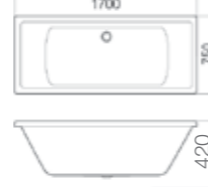

Capacity	
969837	1700(L) x 700(W) x 420mm(H) 0 Tap Hole	156L	£446.62
116530	1700(L) x 750(W) x 420mm(H) 0 Tap Hole	156L	£603.56

Bath Panels		Roca Sureste	Roca The Gap Single Ended	Roca The Gap Double Ended		
552308	Super Thick Front Panel 1700 x 515mm	★	★	★	£117.01	✓
119570	Super Thick Front Panel 1600 x 515mm		★		£117.01	
550368	Super Thick End Panel 700 x 515mm	★	★	★	£91.54	✓
574362	Super Thick End Panel 750 x 515mm		★	★	£91.54	✓

LIFETIME GUARANTEE	25 YEAR GUARANTEE	2 YEAR GUARANTEE
Heritage Baths	Roca Baths	Roca Bath Panels

▼ **VitrA Neon Single Ended**

- Single ended bath and baseboard fully encapsulated
- Panels made from acrylic sheet same as the bath so no discolouring
- Extra deep for added luxury
- One end of the bath slopes inward for your comfort