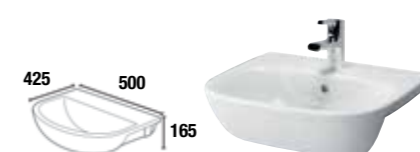

Semi-recessed Basin

909156	495(W) x 165(H) x 425mm(D) 1 Tap Hole	£155.00 ✓

▲
Typical Suite Price
£703.00

Price includes: Basin, Pedestal, Toilet Pan, Cistern & Seat

- Seat comes with Top fixing hinges
- Extra deep basins
- Boxed rim pan for more hygienic flush
- Dual flush cistern to aid water saving

10 YEAR
GUARANTEE
Suites

2 YEAR
GUARANTEE
Seats

All prices include VAT.