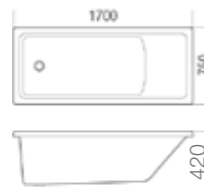

Capacity	
116527	1600(L) x 700(W) x 380mm(H) 0 Tap Hole	156L	£446.62
116528	1700(L) x 700(W) x 420mm(H) 0 Tap Hole	156L	£446.62 ✓
116529	1700(L) x 750(W) x 420mm(H) 0 Tap Hole	156L	£603.54 ✓

▼ **Roca The Gap Double Ended**

- Stylish, functional and affordable design
- Bath and baseboard fully encapsulated with fibreglass