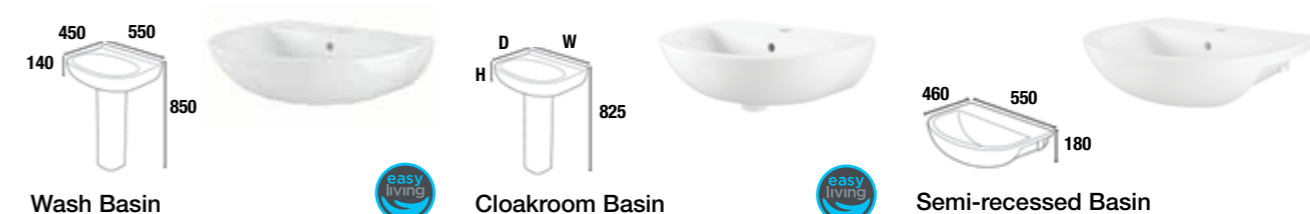

◀  
Featured Suite & Furniture  
**iflo Herita**  
Close Coupled Toilet with The Burlington  
Chalfont Single Drawer Unit  
See pages 92 and 103

Close Coupled Toilet		Back to Wall Toilet		Corner Cloakroom Basin							
685890	Close Coupled Pan	£116.69	✓	251803	Back To Wall Pan	£157.09	✓	251797	450(W) x 165(H) x 450mm(D) 1 Tap Hole	£86.59	✓
685888	Dual Flush Cistern 6/3L	£105.19	✓	960995	Soft Close Toilet Seat	£75.39	✓	521280	Bottle Trap, Extension tube and 35 x 200mm Flange	£41.29	✓
960995	Soft Close Toilet Seat	£75.39	✓								
103360	Seat	£34.09	✓								