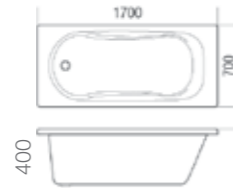

Capacity	
551397	1700(L) x 700(W) x 400mm(H) 2 Tap Holes	183L	£429.98 ✓

▼ **Roca The Gap Single Ended**

- Stylish, functional and affordable design
- Bath and baseboard fully encapsulated with fibreglass