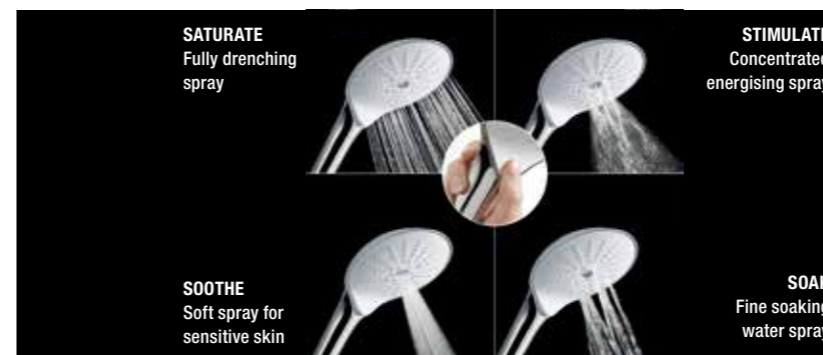

Low Pressure Pumped

486676	Ceiling Fed Digital Shower Dual Outlet	£1,023.60	✓
486684	Rear Fed Digital Shower Dual Outlet	£1,023.60	✓