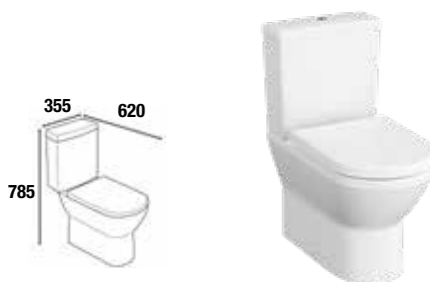

▲  
**Typical Suite Price**  
**£663.00**

Price includes: Basin, Pedestal, Wall Hung Toilet Pan & Seat

- Close coupled and back to wall pan now available with rimless design
- Top fix toilet seat with quick release for easy cleaning
- Cloakroom options available
- Vanity basins for use with complementary furniture