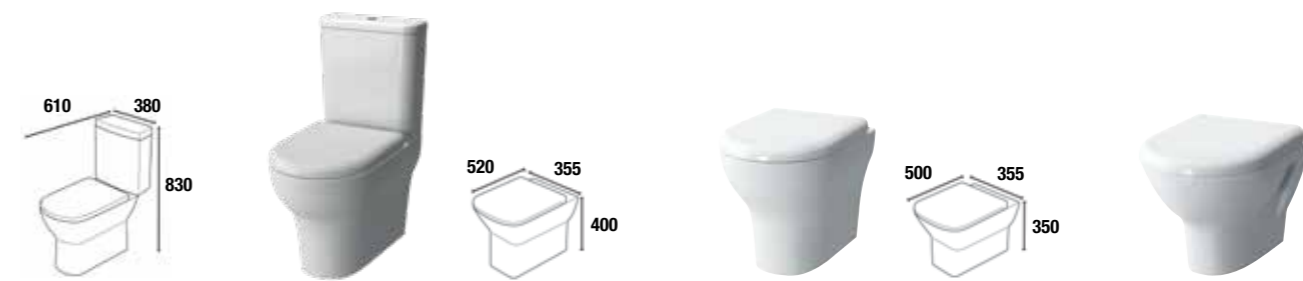

Close Coupled Toilet

583625	Rimless Close Coupled Pan (open back)	£284.00
909101	Close Coupled Pan (open back)	£238.00 ✓
715033	Close Coupled Back to Wall Pan	£238.00 ✓
909131	Close Coupled Cistern including Fittings	£150.00 ✓
909136	Soft Close Seat	£127.00 ✓
909132	Seat	£76.00 ✓

Back to Wall Toilet

909106	Back to Wall Pan	£213.00 ✓
909136	Soft Close Seat	£127.00 ✓
909132	Seat	£76.00 ✓

Wall Hung Toilet

326917	Wall Hung Pan	£213.00 ✓
278910	Rimless Wall Hung Pan	£255.00
909136	Soft Close Seat	£127.00 ✓
909132	Seat	£76.00 ✓

Wash Basin 1 Tap Hole

909140	450(W) x 155(H) x 370mm(D)	£110.00 ✓
909141	550(W) x 175(H) x 470mm(D)	£124.00 ✓
909145	600(W) x 195(H) x 500mm(D)	£124.00 ✓
521013	650(W) x 195(H) x 500mm(D)	£132.00 ✓
257875	Full Pedestal	£56.00 ✓
910915	Semi-pedestal	£63.00 ✓

Semi-recessed Basin

909156	495(W) x 165(H) x 425mm(D) 1 Tap Hole	£155.00 ✓

▲
Typical Suite Price
£703.00

Price includes: Basin, Pedestal, Toilet Pan, Cistern & Seat

- Seat comes with Top fixing hinges
- Extra deep basins
- Boxed rim pan for more hygienic flush
- Dual flush cistern to aid water saving

10 YEAR
GUARANTEE
Suites

2 YEAR
GUARANTEE
Seats

All prices include VAT.