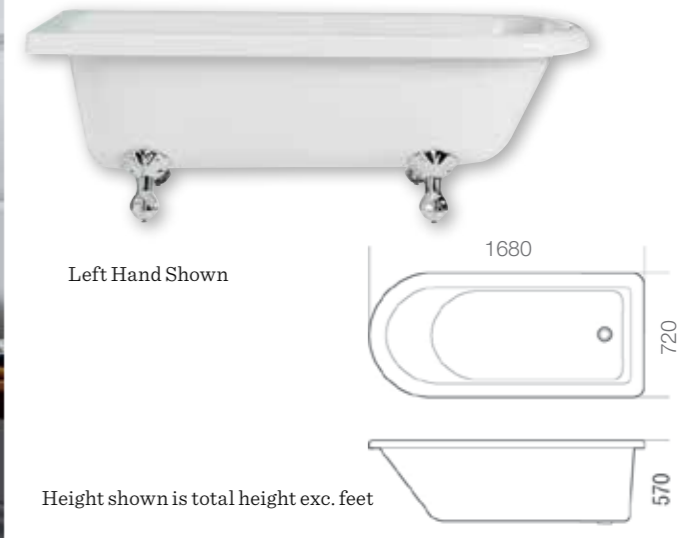

Height shown is total height exc. feet

		Capacity	
266565	1680(L) x 720(W) x 570mm(H) Left Hand	185L	£1,053.50 ✓
266567	1680(L) x 720(W) x 570mm(H) Right Hand	185L	£1,053.50 ✓
267101	Tilbury Bath Feet Chrome		£211.77 ✓
301016	Heritage Chrome Bath Waste		£129.00 ✓
302022	Heritage exposed bath trap		£109.65 ✓