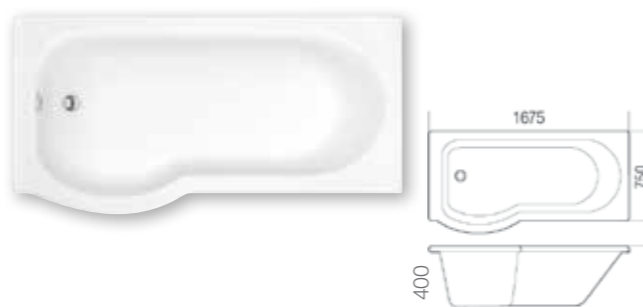

Capacity		
713242	P-Shaped EVO 1675(L) x 850/750(W) x 400mm(H) 0 Tap Hole Right Hand	230L	£589.39	✓
713234	P-Shaped EVO 1675(L) x 850/750(W) x 400mm(H) 0 Tap Hole Left Hand	230L	£589.39	✓
323615	Curved Shower Screen 1500 x 752mm		£319.09	✓

Left Hand Shown

25 YEAR GUARANTEE	30 YEAR GUARANTEE
Rennes	Rennes EVO

All prices include VAT.