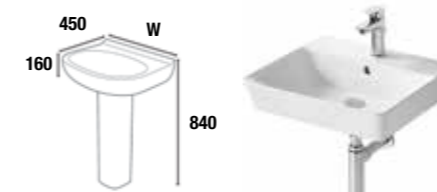

For use with 1 Tap Hole Wash Basins (Below)

Wash Basin 1 Tap Hole

703048	500(W) x 160(H) x 450mm(D)	£154.83	✓
508899	550(W) x 160(H) x 450mm(D)	£154.83	✓
509075	Semi-pedestal	£103.25	✓
897231	Pedestal	£101.67	✓