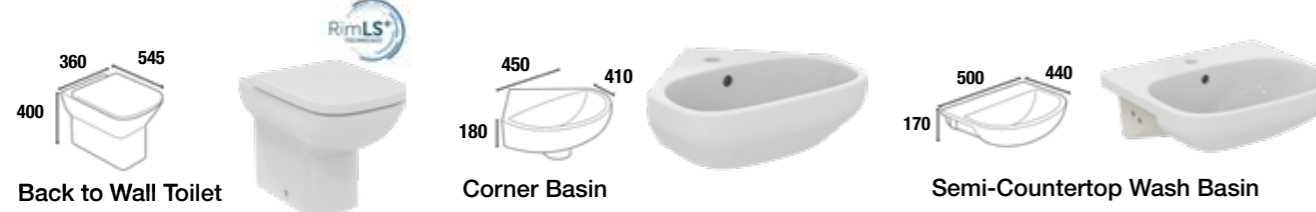

Back to Wall Toilet

627449	Back To Wall Rimless Pan	£216.25	✓
627336	Seat & Cover	£66.74	
627271	Seat & Cover, Soft Close	£90.11	✓

Corner Basin

627201	450(W) x 180(H) x 410mm(D) Corner Basin 1 Tap Hole	£112.20	
627106	Cloakroom Full Pedestal	£64.80	

Semi-Countertop Wash Basin

627381	500(W) x 170(H) x 440mm(D) 1 Tap Hole	£180.61