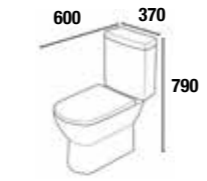

Free 3D Design & Planning

www.bathrooms.com

Wall Hung Toilet

958764	Wall Hung Pan	£632.19
476217	Soft Close Seat	£197.52 ✓

Close Coupled Back to Wall Rimless

455256	Close Coupled Rimless Pan	£507.06
476448	Cistern	£402.09
476213	Soft Close Seat	£197.52 ✓