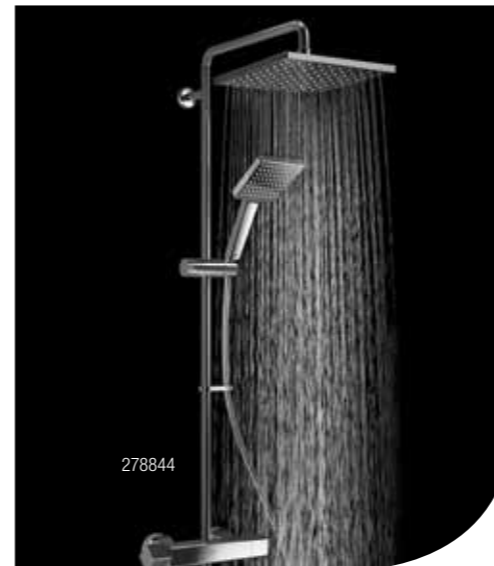

### Mira Honesty EV & ERD

- Contemporary cubist bar valve in a premium chrome finish
- Work on all systems and pressures
- Powerful performance with Mira Magni-Flo™ technology delivering up to 3x more flow, even at low pressure.
- Mira thermostatic shower stability helps to ensure safer showering for all the family
- Experience great coverage with a 110mm showerhead with rub clean nozzles