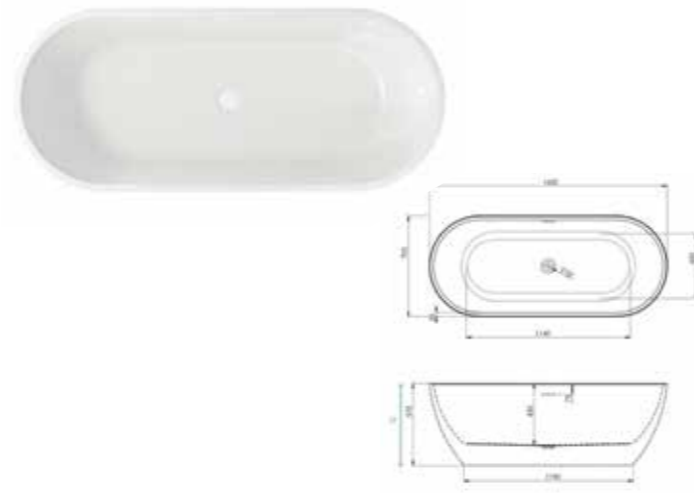

580612 1650(L) x 700(W) x 570mm(H) Capacity 237L **£839.99** ✓