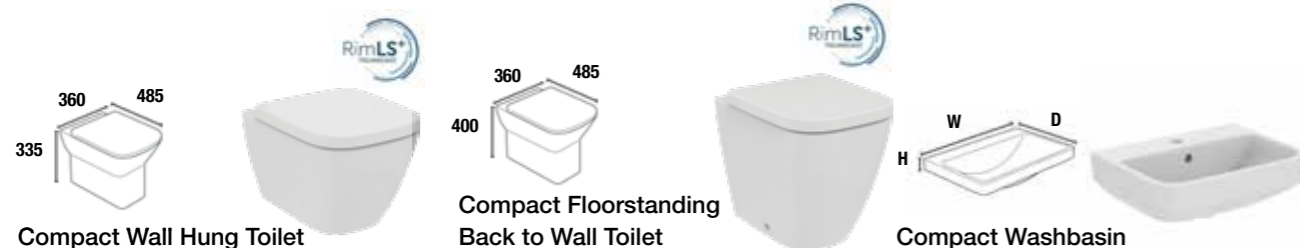

◀ Typical Furniture Price

£900.44

Price Includes: Wall Hung Base Unit & Basin

Colours Available:

Compact Close Coupled Toilet

Compact Corner Close Coupled Toilet

Compact Close Coupled Back to Wall Toilet

627334	Compact Close Coupled Toilet Pan	£213.58	627334	Compact Close Coupled Toilet Pan	£213.58	627146	Short Projection Rimless Close Coupled Pan	£208.24
627563	Close Coupled Compact Cistern 6/4 Litre Dual Flush	£193.43	627598	Corner Close Coupled Cistern 6/4 Litre Dual Flush	£257.91	627563	Close Coupled Compact Cistern 6/4 Litre Dual Flush	£193.43
627450	Close Coupled Compact Cistern 4/2.6 Litre Dual Flush	£193.43	634924	Corner Close Coupled Cistern 4/2.6 Litre Dual Flush	£232.12	627450	Close Coupled Compact Cistern 4/2.6 Litre Dual Flush	£193.43
627607	Toilet Seat And Cover, Compact	£80.09	627607	Toilet Seat And Cover, Compact	£80.09	627607	Toilet Seat And Cover, Compact	£80.09
627430	Toilet Seat & Cover, Compact, Slow Close	£108.12	627430	Toilet Seat And Cover, Compact, Slow Close	£108.12	627430	Toilet Seat And Cover, Compact, Slow Close	£108.12