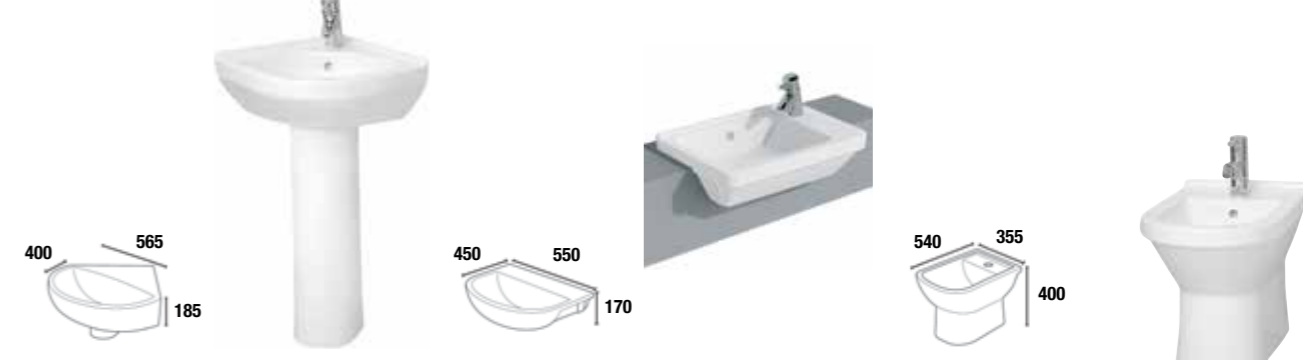

### Accessories

736365	Optional Legs (Pair) for use with 2 drawer units	£33.25
487625	EU-UK Adaptor *Required	£6.25
535860	25(H) x 400(W) x 75(D)mm Towel Rail	£166.68

All prices include VAT.

Closed Coupled Comfort Height Toilet			Compact Close Coupled Toilet			Back to Wall Toilet		
732355	Comfort Height Pan (open back)	£319.00 ✓	732357	Compact Pan (open back)	£264.00 ✓	732293	Back to Wall Pan	£238.00 ✓
217001	Comfort Height Pan (closed back)	£319.00 ✓	732359	Compact Pan (closed back)	£264.00 ✓	281959	Comfort Height Pan*	£282.00 ✓
732356	Comfort Height Cistern	£151.00 ✓	732360	Compact Cistern	£151.00 ✓	732389	Soft Close Seat	£127.00 ✓
732389	Soft Close Seat	£127.00 ✓	732389	Soft Close Seat	£127.00 ✓	732387	Seat	£76.00 ✓
732387	Seat	£76.00 ✓	732387	Seat	£76.00 ✓			

\*This pan is not suitable to be used with Aliano furniture without 465853 Cistern for use with Comfort Height pans

Wall Hung Toilet			Round Wash Basin 1 Tap Hole			Square Wash Basin 1 Tap Hole		
468970	Wall Hung Pan	£238.00 ✓	732263	450(W) x 185(H) x 350mm(D)	£120.00 ✓	732275	Cloakroom 450(W) x 185(H) x 380mm(D)	£120.00 ✓
732292	Wall Hung Short Projection Pan	£238.00 ✓	732283	500(W) x 185(H) x 430mm(D)	£129.00 ✓	732277	555(W) x 185(H) x 450mm(D)	£150.00 ✓
732389	Soft Close Seat	£127.00 ✓	732266	550(W) x 185(H) x 450mm(D)	£150.00 ✓	732278	600(W) x 185(H) x 460mm(D)	£150.00 ✓
732387	Seat	£76.00 ✓	732385	Full Pedestal	£67.00 ✓	732385	Full Pedestal	£67.00 ✓
			732286	Semi-pedestal Small	£67.00 ✓	732286	Semi-pedestal Small	£67.00 ✓
			732287	Semi-pedestal Large	£67.00 ✓	732287	Semi-pedestal Large	£67.00 ✓