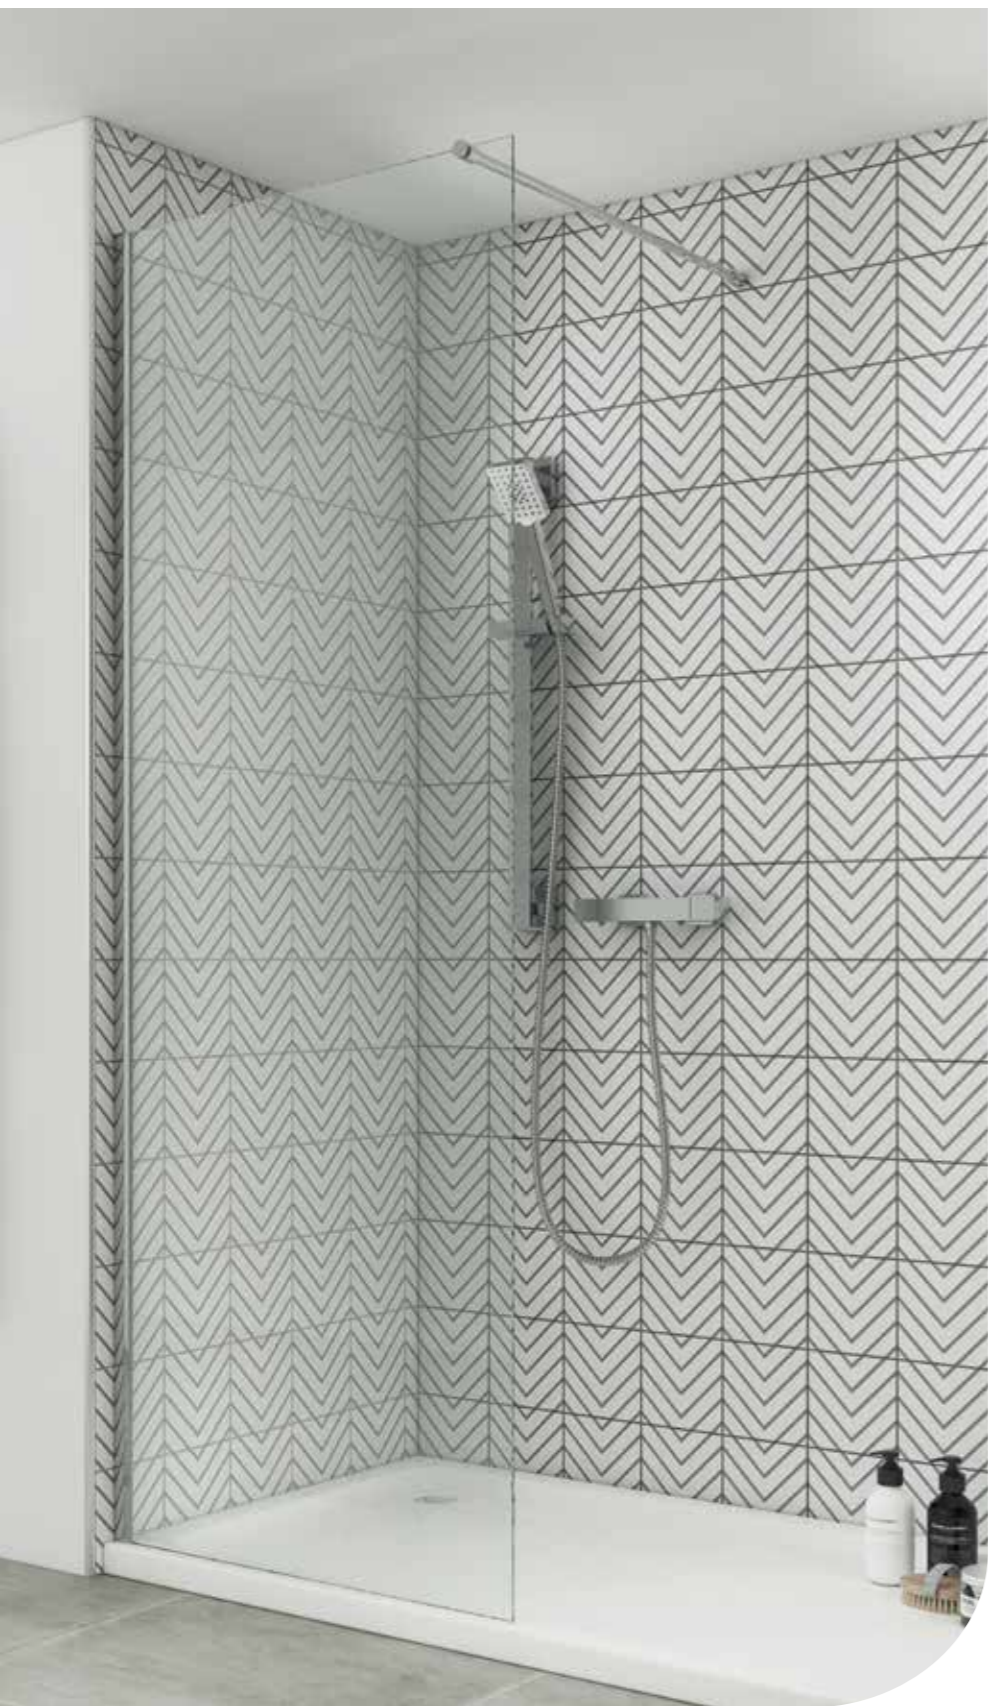

◀ **700mm Wetroom Panel**

£294.39

- 2000mm in height
- 6mm toughened safety glass with anti-limescale glass protection
- Suitable for tray or wetroom installation
- Supplied with support bar arm and wall profile
- 700,800 and 900 panels supplied with a T-Piece for conversion into a side panel for corner wet room configurations

Many possibilities with One Tile

Create your own pattern with the One