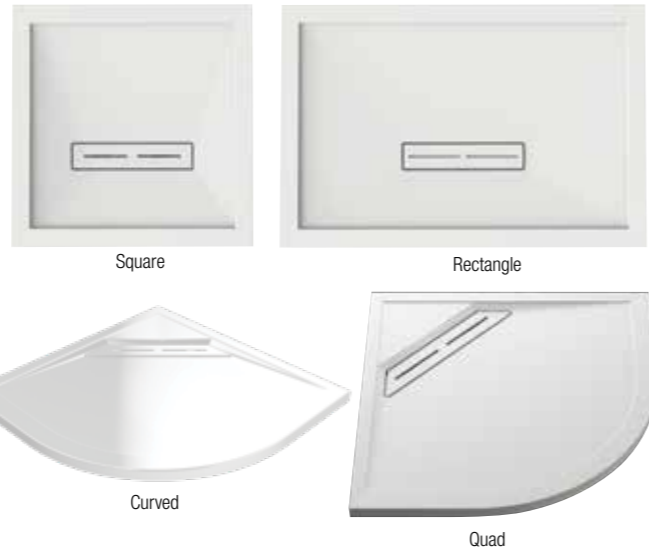

632279	1400 x 700mm	£434.01 ✓
632250	1500 x 700mm	£447.00 ✓
632323	1600 x 700mm	£459.00 ✓
632324	1700 x 700mm	£505.00 ✓
632287	1700 x 900mm	£516.00 ✓
632269	900mm Quadrant	£358.00 ✓
632265	Curved 910mm	£358.00 ✓

LIFETIME GUARANTEE
Kudos Trays

All prices include VAT.