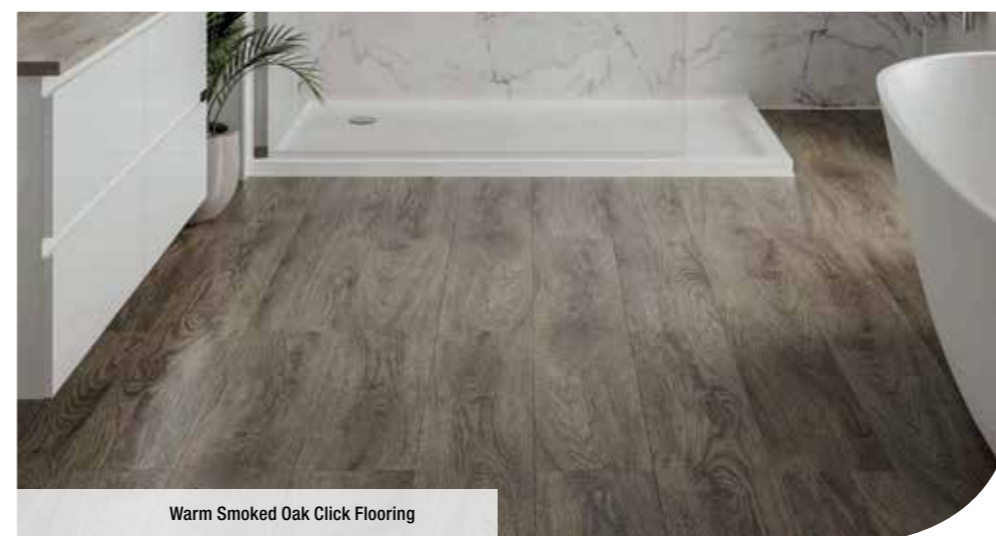

Warm Smoked Oak Click Flooring

Vinyl Click Flooring

- 0.5mm wear layer and hard wearing surface
- No adhesive required
- Quick and easy to clean and install
- Inter-locking assembly

Tiles

605 x 304 x 5mm Pack of 10

Rimini	Sicilia	Urban Anthracite Grey	Urban Graphite Grey
834608 £147.85	834605 £147.85	397349 £147.85	397333 £147.85
Piemonte	White Diamond	Silver Opal	
290644 £147.85	693800 £164.78	499932 £164.78	

1210 x 220 x 5mm Pack of 7

Timber

1210 x 190 x 5mm Pack of 8

Aspen Oak Lined	Markham Oak	Aspen Oak Black	Warm Smoked Oak	Driftwood Grey Oak
821655 £147.85	821657 £147.85	397648 £147.85	397633 £147.85	397363 £147.85

1 YEAR WARRANTY
Click Flooring