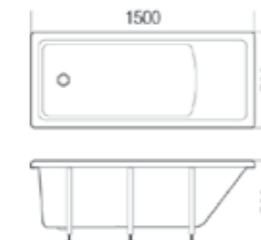

Capacity	
732123	1500(L) x 700(W) x 560mm(H) 0 Tap Hole	155L	£374.00
732124	1600(L) x 700(W) x 560mm(H) 0 Tap Hole	175L	£374.00
732125	1700(L) x 700(W) x 560mm(H) 0 Tap Hole	192L	£374.00 ✓
732127	1600(L) x 750(W) x 560mm(H) 0 Tap Hole	203L	£448.00
732116	1700(L) x 750(W) x 560mm(H) 0 Tap Hole	210L	£448.00 ✓
732143	Leg Set for 1700 x 700mm, 1600 x 700mm, 1500 x 700mm		£80.00 ✓
732140	Leg Set for 1700 x 750mm, 1600 x 750mm		£80.00 ✓

▼ **VitrA Neon Double Ended**

- Bath and baseboard fully encapsulated
- Panel reinforced giving extra strength
- Double ended for added luxury
- Leg set made of 2.2mm galvanised steel