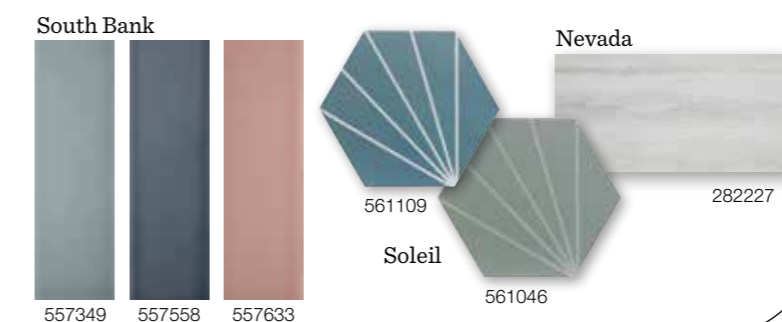

Complete the look

Check out our stunning Tiles Collection

LIFETIME GUARANTEE Enclosures

Extra Options

410639	Retro Fit Handle	£64.13
410638	10mm Extension Profile	£53.09