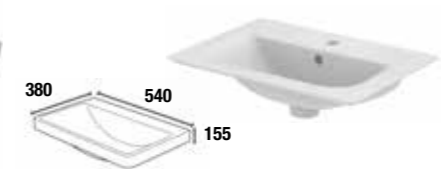

Mini Vanity Basin

508892	540(W) x 155(H) x 380mm(D) 1 Tap Hole	£195.58	✓

Toilet unit

845(H) x 300mm(D) Worktop not included

Carcass Colour	Trim Colour	600mm(W)		
Gloss White	Matt White	263841	£568.78	
Gloss White	Matt Grey	263852	£568.78	
Wood Grey	Matt White	263854	£568.78	
Wood Light Brown	Matt Light Brown	263844	£568.78