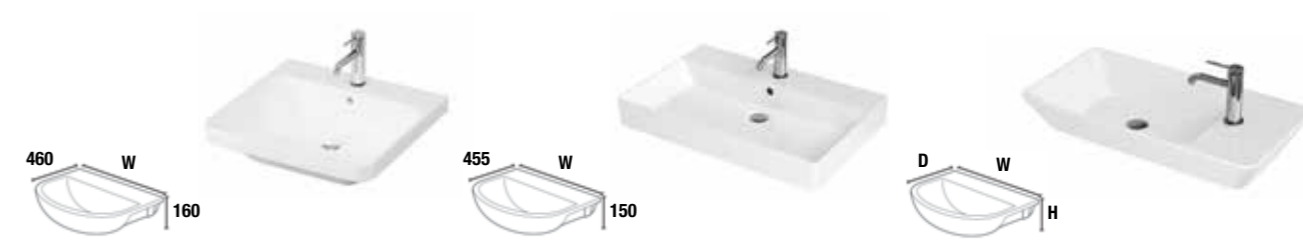

Dalston Basin For Vanity Unit

Shoreditch Basin For Frame Stand

Shoreditch Countertop Basin

630329	500(W) x 160(H) x 460mm(D) 1 Tap Hole	£119.01
630398	605(W) x 160(H) x 460mm(D) 1 Tap Hole	£165.00

630273	700(W) x 150(H) x 455mm(D) 1 Tap Hole	£288.00
630216	850(W) x 150(H) x 455mm(D) 1 Tap Hole	£384.00
630287	850(W) x 150(H) x 455mm(D) No Tap Hole	£384.00
630089	600(W) x 150(H) x 455mm(D) 1 Tap Hole	£228.00

630061	455(W) x 160(H) x 450mm(D) 1 Tap Hole Countertop	£282.00

630288	455(W) x 160(H) x 450mm(D) 1 No Tap Hole Countertop	£258.00

630165	550(W) x 150(H) x 455mm(D) 1 Tap Hole	£120.00
630180	650(W) x 160(H) x 450mm(D) 1 Tap Hole	£190.00
630156	850(W) x 160(H) x 450mm(D) 1 Tap Hole	£260.01

630219	650(W) x 160(H) x 450mm(D) Round Basin 1 Tap Hole	£190.00
630291	850(W) x 160(H) x 450mm(D) Round Basin 1 Tap Hole	£260.01

▲
Typical Furniture Price
£460.00

Price includes: Basin and Unit

- 16mm High Density MDF Sustainably Sourced
- PU Adhesive Ensuring Waterproof & Super Strong
- Sleek Design

NEW

10 YEAR GUARANTEE	25 YEAR GUARANTEE	25 YEAR GUARANTEE
Furniture	Basins	Ceramics

We recommend Dalston & Shoreditch Furniture

- 16mm High Density MDF Sustainably Sourced
- PU Adhesive Ensuring Waterproof & Super Strong
- Sleek Design
- 3 Finishes Complement Hoxton & Greenwich Brassware