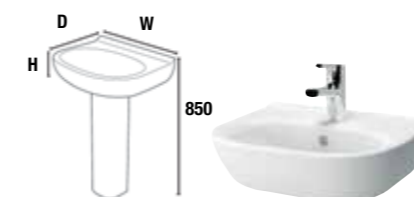

Wash Basin 1 Tap Hole

909140	450(W) x 155(H) x 370mm(D)	£110.00 ✓
909141	550(W) x 175(H) x 470mm(D)	£124.00 ✓
909145	600(W) x 195(H) x 500mm(D)	£124.00 ✓
521013	650(W) x 195(H) x 500mm(D)	£132.00 ✓
257875	Full Pedestal	£56.00 ✓
910915	Semi-pedestal	£63.00 ✓