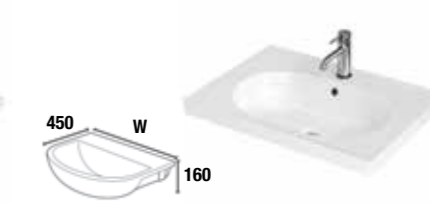

Shoreditch Origin Round Basin