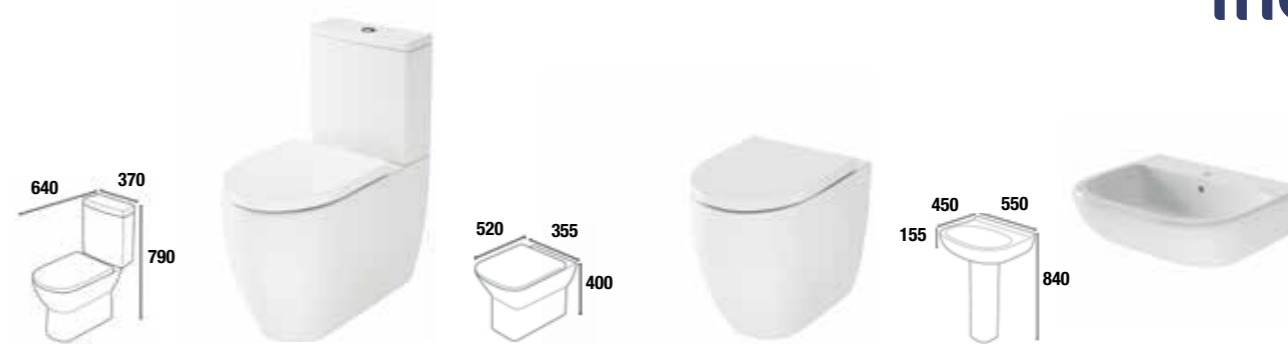

Close Coupled Toilet

687594	Back to Wall Close Coupled Toilet Pan	£162.89	✓
212041	Close Coupled Pan (open back)	£195.39	
881681	Close Coupled Toilet Cistern	£184.39	✓
881754	Skinny Soft Close Toilet Seat	£69.29	✓

Back to Wall Toilet

213584	Back to Wall Furniture Pan	£195.39	
881754	Skinny Soft Close Toilet Seat	£69.29	✓

Wash Basin

881912	550(W) x 155(H) x 450mm(D) 1 Tap Hole	£111.39	✓
881761	Round Full Pedestal	£122.19	✓
881811	Semi Pedestal	£116.09	✓