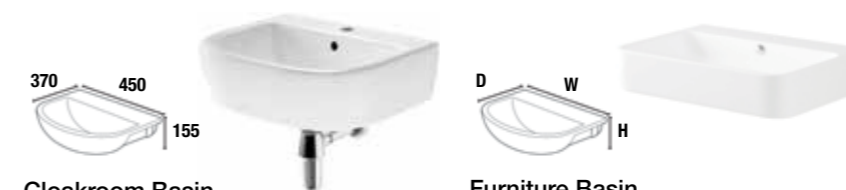

Cloakroom Basin

211844	450(W) x 155(H) x 370mm(D) 1 Tap Hole	£175.09	✓
521280	Bottle Trap, Extension Tube and 35 x 200mm Flange	£41.29	✓

Furniture Basin

456465	400(W) x 145(H) x 220mm(D) 1 Tap Hole	£94.49	✓
456469	600(W) x 140(H) x 450mm(D) 1 Tap Hole	£136.59	✓

We recommend iflo Galene Furniture

- Modern Handleless design
- Wall unit includes soft close drawer
- Cloakroom options available
- Toilet Unit comes with pre-installed pneumatic cistern
- Available in two on-trend colours