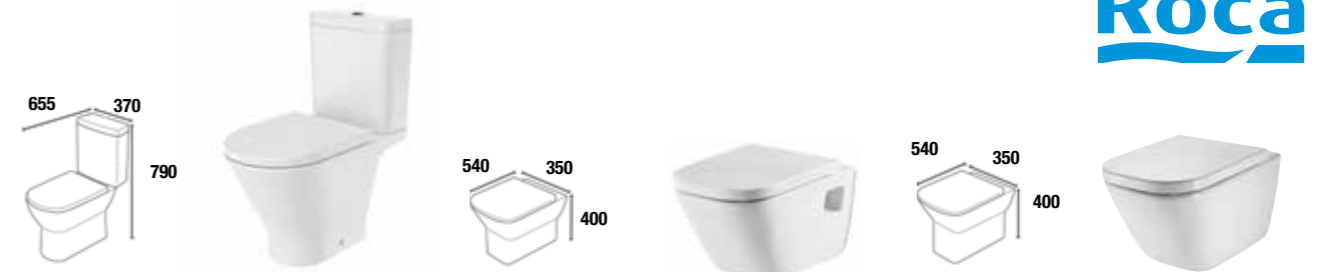

**Complete the look**

For Towel Radiators  
See page 285

◀ Typical Toilet Price

**£875.94**

Price includes: Close Coupled Rimless Toilet

- Rimless Toilets for easy cleaning
- Soft close seat, which is quiet and safer for all the family
- Comfort height pans to aid easy living