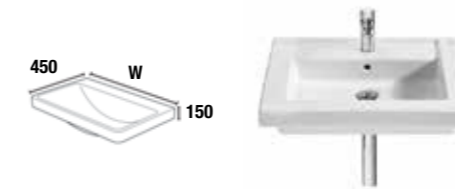

Column Unit

1200(H) x 350mm(D)

		200mm(W)	
Gloss White	736364	£708.96	
Gloss Anthracite Grey	736360	£708.96	
Textured Ash	930430	£708.96	
Gloss White & Textured Ash	736362	£708.96