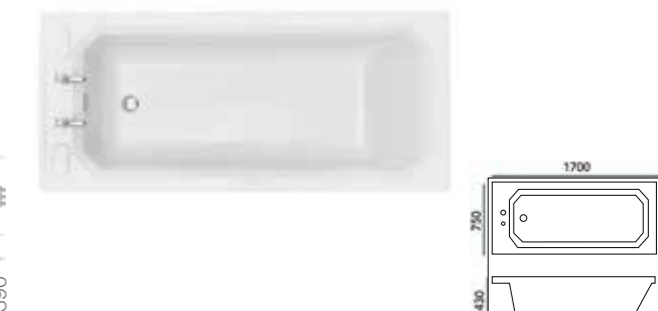

Capacity		
827943	1700(L) x 750(W) x 430mm(H)	205L	£738.23	✓

Bath Panels		Suitable with Bath:					
		iflo Breton Single Ended	iflo Breton Double Ended	iflo Rodez Single Ended	iflo Rodez Double Ended		
132998	Reinforced Front Panel 1800 x 510mm	★	★			£119.09	✓
888934	Reinforced Front Panel 1700 x 510mm	★	★	★	★	£106.99	✓
327063	Reinforced Front Panel 1600 x 510mm	★				£108.59	✓
327058	Reinforced Front Panel 1500 x 510mm	★				£106.19	✓
521147	Reinforced End Panel 800 x 510mm	★	★			£73.59	✓
521146	Reinforced End Panel 750 x 510mm	★	★	★	★	£73.19	✓
888935	Reinforced End Panel 700 x 510mm	★	★	★	★	£75.79	✓
539023	Front Panel 1800 x 510mm	★	★			£60.09	✓
837026	Front Panel 1700 x 510mm	★	★	★	★	£49.99	✓
733079	Front Panel 1600 x 510mm	★				£59.29	✓
344936	Front Panel 1500 x 510mm	★				£55.59	✓
344959	End Panel 800 x 510mm	★	★			£35.49	✓
344957	End Panel 750 x 510mm	★	★	★	★	£34.39	✓
837027	End Panel 700 x 510mm	★	★	★	★	£34.39	✓

Bath Panels		Suitable with Bath:		
		iflo Breton EVO	iflo Rodez EVO	
888934	Reinforced Front Panel 1700 x 510mm	★	★	£106.99 ✓
521146	Reinforced End Panel 750 x 510mm	★	★	£73.19 ✓
888935	Reinforced End Panel 700 x 510mm	★	★	£75.79 ✓

25 YEAR GUARANTEE	2 YEAR GUARANTEE
iflo Baths	iflo Bath Panels

25 YEAR GUARANTEE	LIFETIME GUARANTEE	5 YEAR GUARANTEE	2 YEAR GUARANTEE
iflo baths	Heritage Baths	Heritage Bath Panels	iflo Bath Panels