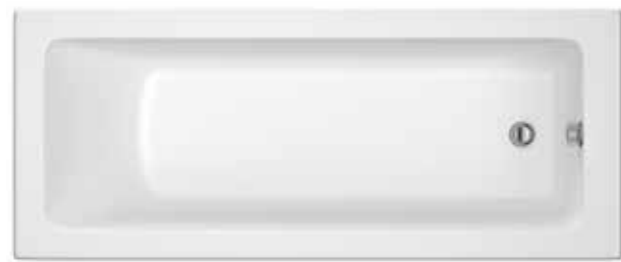

▼ **Roca Sureste**

- Bath and baseboard fully encapsulated in fibreglass
- Chrome plated side grips
- Acrylic bath - a practical solution for any bathroom

		Capacity	
551397	1700(L) x 700(W) x 400mm(H) 2 Tap Holes	183L	£429.98 ✓

▼ **Roca The Gap Single Ended**

- Stylish, functional and affordable design
- Bath and baseboard fully encapsulated with fibreglass

		Capacity	
116527	1600(L) x 700(W) x 380mm(H) 0 Tap Hole	156L	£446.62
116528	1700(L) x 700(W) x 420mm(H) 0 Tap Hole	156L	£446.62 ✓
116529	1700(L) x 750(W) x 420mm(H) 0 Tap Hole	156L	£603.54 ✓

▼ **Roca The Gap Double Ended**

- Stylish, functional and affordable design
- Bath and baseboard fully encapsulated with fibreglass

		Capacity	
969837	1700(L) x 700(W) x 420mm(H) 0 Tap Hole	156L	£446.62
116530	1700(L) x 750(W) x 420mm(H) 0 Tap Hole	156L	£603.56

Bath Panels		Roca Sureste	Roca The Gap Single Ended	Roca The Gap Double Ended		
552308	Super Thick Front Panel 1700 x 515mm	★	★	★	£117.01	✓
119570	Super Thick Front Panel 1600 x 515mm		★		£117.01	
550368	Super Thick End Panel 700 x 515mm	★	★	★	£91.54	✓
574362	Super Thick End Panel 750 x 515mm		★	★	£91.54	✓

LIFETIME GUARANTEE	25 YEAR GUARANTEE	2 YEAR GUARANTEE
Heritage Baths	Roca Baths	Roca Bath Panels

▼ **VitrA Neon Single Ended**

- Single ended bath and baseboard fully encapsulated
- Panels made from acrylic sheet same as the bath so no discolouring
- Extra deep for added luxury
- One end of the bath slopes inward for your comfort