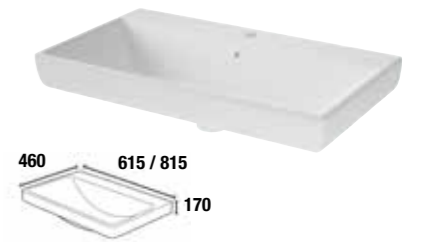

Vanity Wash Basin

• For use with iflo Rhea Wall Hung Unit

293334	615(W) x 170(H) x 460mm(D) 1 Tap Hole	£136.49 ✓
284280	815(W) x 170(H) x 460mm(D) 1 Tap Hole	£188.99 ✓