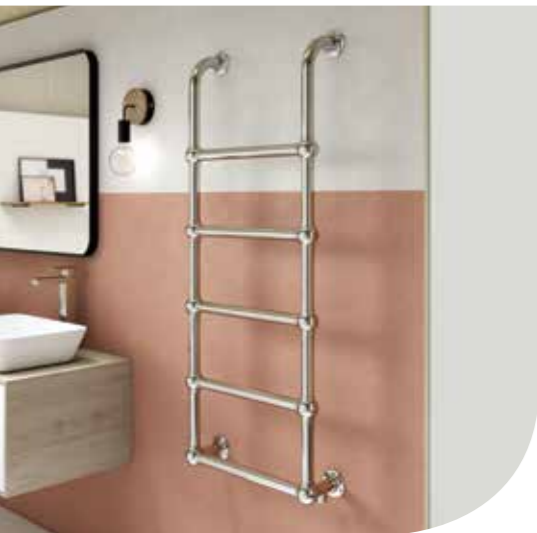

iflo Milos

- Designed to combine functionality with style
- Well spaced bars for practical use
- Traditional in design
- Radiator valves available separately

		Element Size	BTU Output	Watts		
447172	1200 x 500mm Chrome	-	760	223W	£517.19	✓
447164	1600 x 500mm Chrome	-	975	286W	£585.59	✓