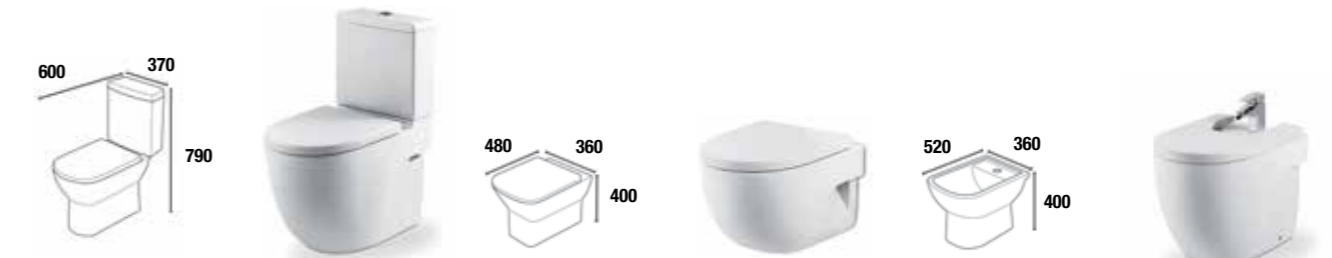

25 YEAR GUARANTEE	2 YEAR GUARANTEE
Ceramics	Seats

**Close Coupled Toilet (Closed Back)**

958767	Back to Wall Pan	£507.08 ✓
360787	Close Coupled 4.5/3L Cistern	£415.72 ✓
476213	Soft Close Seat	£197.52 ✓

**Wall Hung Toilet**