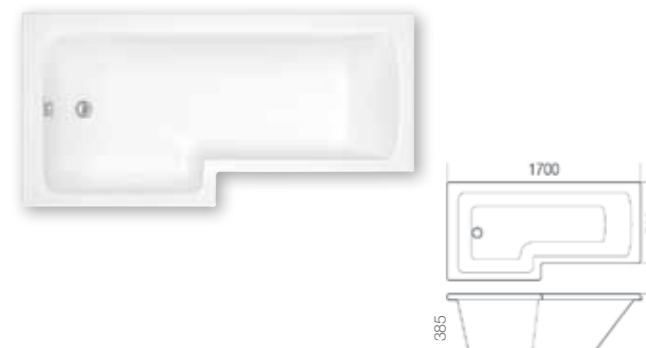

Left Hand Shown

25 YEAR GUARANTEE	30 YEAR GUARANTEE
Rennes	Rennes EVO

All prices include VAT.

Left Hand Shown

◀ **iflo Metz**

- Matching bath screen available
- Made from 5mm acrylic with timber rim reinforcement
- Fully encapsulated baseboard for additional rigidity
- The widest point of the Metz Showerbath is 850mm