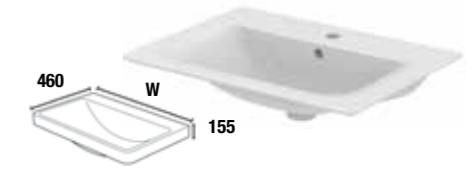

845(H) x 300mm(D) Worktop not included

Carcass Colour	Trim Colour	600mm(W)		
Gloss White	Matt White	263841	£568.78	
Gloss White	Matt Grey	263852	£568.78	
Wood Grey	Matt White	263854	£568.78	
Wood Light Brown	Matt Light Brown	263844	£568.78	