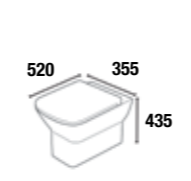

Back to Wall Rimless Toilet

455260	Back to Wall Rimless Pan	£551.31
476217	Soft Close Seat	£197.52 ✓