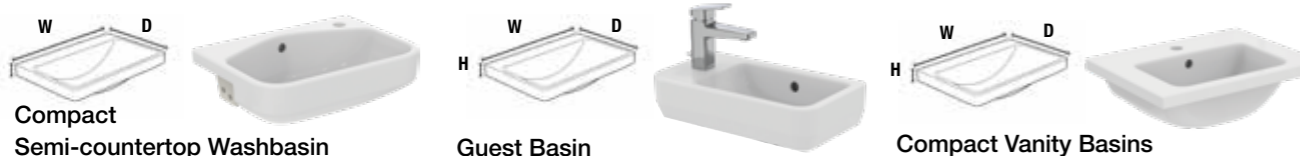

Compact Semi-countertop Washbasin

Guest Basin

Compact Vanity Basins

627574	500(W) x 175(H) x 360mm(D) 1 Taphole	£240.82	627567	450(W) x 140(H) x 250mm(D) Right Hand 1 Tap Hole	£131.36	627306	510(W) x 180(H) x 385mm(D) 1 Tap Hole	£232.25
			627210	Guest Full Pedestal	£79.20	627573	610mm(W) x 180(H) x 385(D) 1 Tap Hole	£276.48
						627248	810(W) x 180(H) x 385mm(D) 1 Tap Hole	£356.67

Compact 1 Drawer Wall Hung Vanity Unit*

	440(H) x 375mm(D)			600mm(W)			800mm(W)					
	500mm(W)	600mm(W)	800mm(W)	500mm(W)	600mm(W)	800mm(W)	500mm(W)	600mm(W)	800mm(W)			
White Matt	627370	£373.52	627452	£426.88	627398	£489.38	627445	£426.88	627327	£480.23	627260	£543.77
Quartz Grey Matt	627589	£373.52	627596	£426.88	627296	£489.38	627587	£426.88	627165	£480.23	627590	£543.77
Coffee Oak	627318	£373.52	627144	£426.88	627150	£489.38	627386	£426.88	627555	£480.23	627538	£543.77

Compact 2 Drawer Wall Hung Vanity Unit*

Compact 1 Door Freestanding Guest Unit*

	740(H) x 205mm(D)	
	410mm(W)	
White Matt	627387	£355.73
Quartz Grey Matt	627189	£355.73
Coffee Oak	627572	£355.73

To be used with 627540 Cloakroom hand-rinse basin

Compact 1 Door Wall Hung Guest Unit **

	630(H) x 205mm(D)		1200(H) x 210mm(D)		1600(H) x 210mm(D)	
	410mm(W)		400mm(W)		400mm(W)	
White Matt	627247	£254.09	627164	£406.56	627588	£457.37
Quartz Grey Matt	627278	£254.09	627240	£406.56	627211	£457.37
Coffee Oak	627187	£254.09	627423	£406.56	627151	£457.37

*Handles to be ordered separately

Compact 2 Door Semi-Recess Unit*

	835(H) x 210mm(D)		18(H) x 211mm(D)	
	600mm(W)		600mm(W)	
White Matt	627480	£287.89	627394	£76.24
Quartz Grey Matt	627407	£287.89	627443	£76.24
Coffee Oak	627302	£287.89	627331	£76.24

Compact Toilet Unit with adjustable Dual Flush Cistern

	835(H) x 210mm(D)		9(H) x 20mm(D)	
	600mm(W)		140mm(W)	
White Matt	627379	£518.82	627473	£28.37
Quartz Grey Matt	627419	£518.82	627436	£31.58
Coffee Oak	627367	£518.82	627496	£31.58

**To be used with 627540 Cloakroom hand-rinse basin

*Handles to be ordered separately