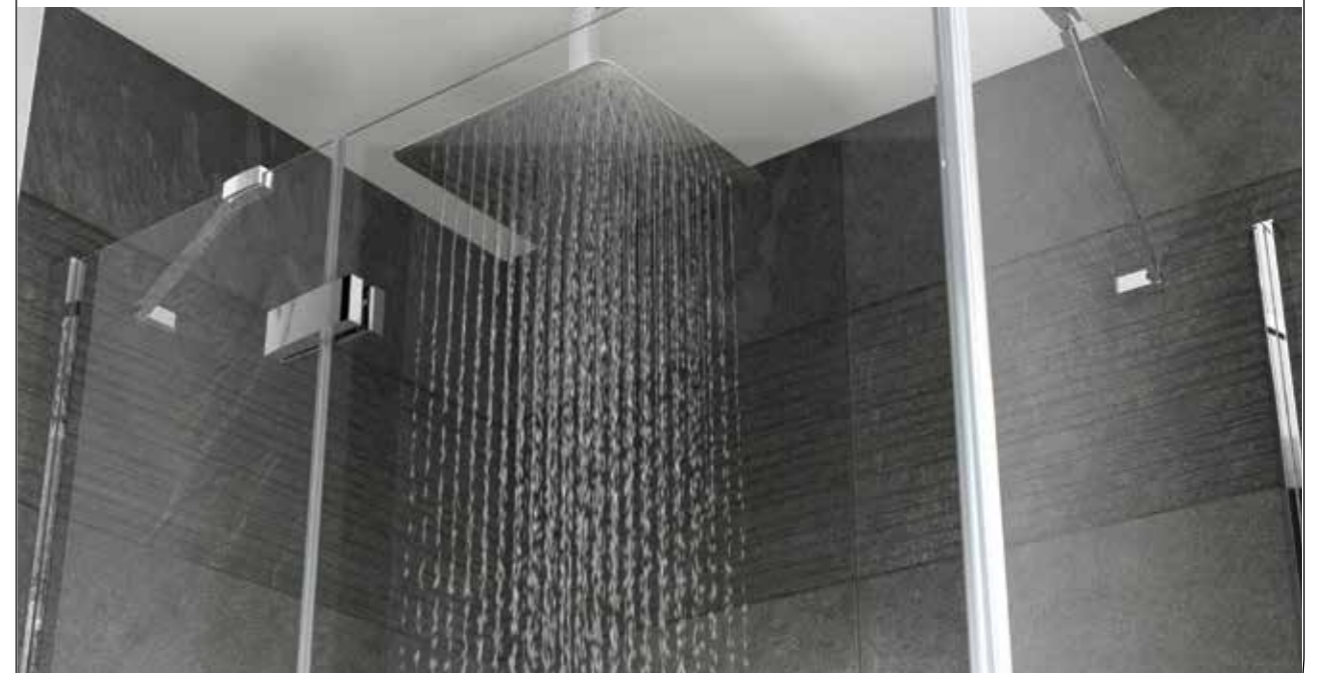

## Complete the look

For Showers see pages 216-243

10 YEAR GUARANTEE  
Roca Brassware

◀ **Crosswater MPRO**

- Contemporary design to suit all bathrooms
- Available in 4 colour finishes
- High Quality Cartridge Technology
- High Quality Brass Construction