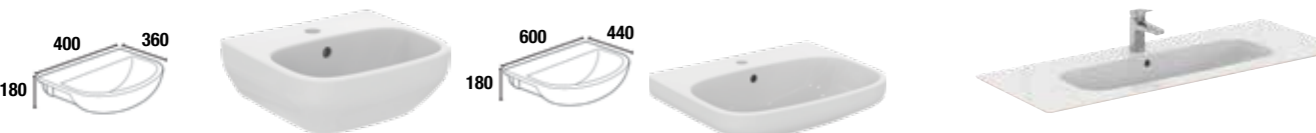

Cloakroom Basin

627540	400(W) x 180(H) x 360mm(D) 1 Tap Hole	£82.10	
627335	350(W) x 150(H) x 300mm(D) Left Hand 1 Tap Hole	£76.62	
627313	350(W) x 150(H) x 300mm(D) Right Hand 1 Tap Hole	£76.62	
627392	Cloakroom Semi-Pedestal	£61.56	

Wash Basin

627267	600(W) x 180(H) x 440mm(D) 1 Tap Hole	£109.46	
627441	550(W) x 180(H) x 440mm(D) 1 Tap Hole	£100.70	
627268	500(W) x 180(H) x 440mm(D) 1 Tap Hole	£91.96	
627425	Full Pedestal	£64.80	
627135	Semi-Pedestal	£61.56	

Vanity Wash Basin

627553	840(W) x 155(H) x 460mm(D) 1 Tap Hole	£267.49	✓
627399	640(W) x 155(H) x 460mm(D) 1 Tap Hole	£207.36	
627356	1040(W) x 155(H) x 460mm(D) 1 Tap Hole	£352.51	
627378	1240(W) x 155(H) x 460mm(D) 1 Tap Hole	£433.38	

2 Drawer Wall Hung Vanity Unit*

630(H) x 440mm(D)

	600mm(W)	800mm(W)
White Matt	627389 £443.84	627363 £502.55
Quartz Grey Matt	627328 £443.84	627371 £502.55 ✓
Coffee Oak	627277 £443.84	627153 £502.55

	1000mm(W)	1200mm(W)
White Matt	627291 £542.47	627197 £591.78
Quartz Grey Matt	627605 £542.47	627474 £591.78
Coffee Oak	627353 £542.47	627352 £591.78

2 Drawer Floor Standing Vanity unit*

853(H) x 440mm(D)

	600mm(W)	800mm(W)
White Matt	627254 £542.47	627395 £591.78
Quartz Grey Matt	627349 £542.47	627585 £591.78 ✓
Coffee Oak	627427 £542.47	627354 £591.78

Toilet Unit with adjustable Dual Flush Cistern

835(H) x 300mm(D)

	600mm(W)
White Matt	627107 £488.39
Quartz Grey Matt	627437 £488.39
Coffee Oak	627206 £488.39

1 Door Pedestal unit

705(H) x 260mm(D)

	225mm(W)
White Matt	627184 £246.58
Quartz Grey Matt	627594 £246.58
Coffee Oak	627166 £246.58

Semi Countertop Unit*

835(H) x 300mm(D)

	600mm(W)
White Matt	627303 £266.06
Quartz Grey Matt	627120 £266.06
Coffee Oak	627140 £266.06

Column Unit*

1600(H) x 300mm(D)

	400mm(W)
White Matt	627557 £422.70
Quartz Grey Matt	627558 £422.70
Coffee Oak	627396 £422.70

1200(H) x 300mm(D)

	400mm(W)
White Matt	627243 £375.73
Quartz Grey Matt	627281 £375.73
Coffee Oak	627194 £375.73

Worktop

18 (H) x 301mm(D)

	602mm(W)	1202mm(W)
White Matt	627204 £70.45	627175 £93.94
Quartz Grey Matt	627405 £70.45	627599 £93.94
Coffee Oak	627556 £70.45	627179 £93.94

*Handles Required (to be ordered separately) Handles are listed on page 33.

5 YEAR GUARANTEE	LIFETIME GUARANTEE	5 YEAR GUARANTEE
Furniture	Suites (ceramics)	Seats