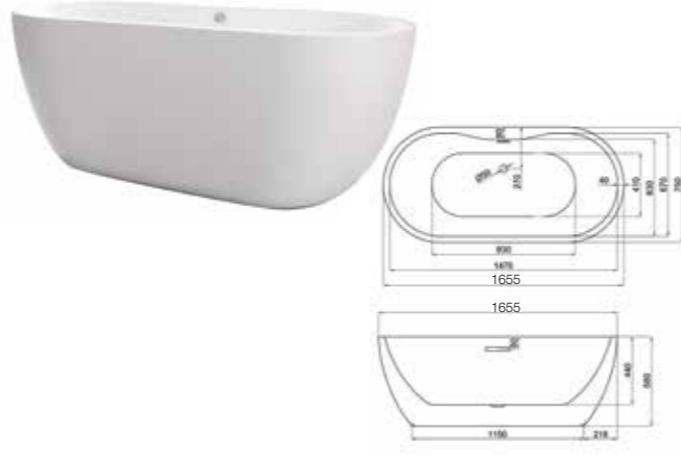

580608 1655(L) x 750(W) x 580mm(H) Capacity 205L **£839.99** ✓

◀ **Aruba Freestanding Bath**

- Smooth flowing curves are created using two Lucite acrylic sheets that are carefully bonded together using a highly skilled technique
- Fully encapsulated baseboard and adjustable feet provide a stable and secure base, even on uneven floors.
- For use with freestanding taps only
- Acrylic double skinned freestanding Bath