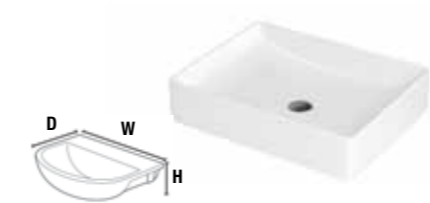

Shoreditch Countertop Basin