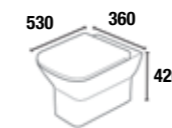

Floor Standing Rimless Pan

632478	Floor Standing Back to Wall Rimless Pan	£418.56
632473	SUPRALIT Soft Close Seat & Cover	£157.90 ✓
632460	SUPRALIT Seat & Cover	£131.58

1 Door Vanity Unit & Basin

645(H) x 260mm(D) Compact Depth

	400mm(W)		450mm(W)	
White Matt	632506	£596.37	632493	£603.46
Matt Grey	632462	£596.37	632509	£603.46
Dark Elm	632507	£596.37	632470	£603.46
White Oak	632501	£596.37	632532	£603.46
Matt Green	632465	£596.37	632457	£603.46

1 Drawer Vanity Unit & Basin

505(H) x 460mm(D) Standard depth

Right Hand Shown

	800mm(W) Centre		800(W) Right Hand		800(W) Left Hand	
632515	£860.56	632503	£860.56	632510	£860.56	
632523	£860.56	632529	£860.56	632480	£860.56	
632533	£860.56	632452	£860.56	632519	£860.56	
632475	£860.56	632479	£860.56	632525	£860.56	
632505	£860.56	632508	£860.56	632472	£860.56	

2 Drawer Vanity Unit & Basin

645(H) x 360mm(D)

	500mm(W)		550mm(W)		600mm(W)	
White Matt	632520	£669.77	632526	£867.01	632467	£919.38
Matt Grey	632518	£669.77	632502	£867.01	632504	£919.38
Dark Elm	632536	£669.77	632466	£867.01	632454	£919.38
White Oak	632534	£669.77	632537	£867.01	632456	£919.38
Matt Green	632527	£669.77	632517	£867.01 ✓	632514	£919.38

4 Draw Vanity Unit & Basin

645(H) x 460mm(D)

	1200(W)	
White Matt	632538	£1,731.05
Matt Grey	632524	£1,731.05
Dark Elm	632496	£1,731.05
White Oak	632476	£1,731.05
Matt Green	632497	£1,731.05