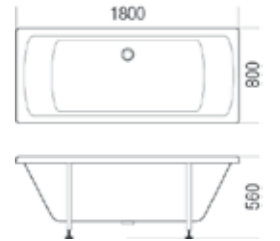

▼ **VitrA Neon Double Ended**

- Bath and baseboard fully encapsulated
- Panel reinforced giving extra strength
- Double ended for added luxury
- Leg set made of 2.2mm galvanised steel

		Capacity	
732126	1800(L) x 800(W) x 560mm(H) 0 Tap Hole	208L	£709.00 ✓
732144	Leg Set for 1800 x 800mm		£80.00 ✓