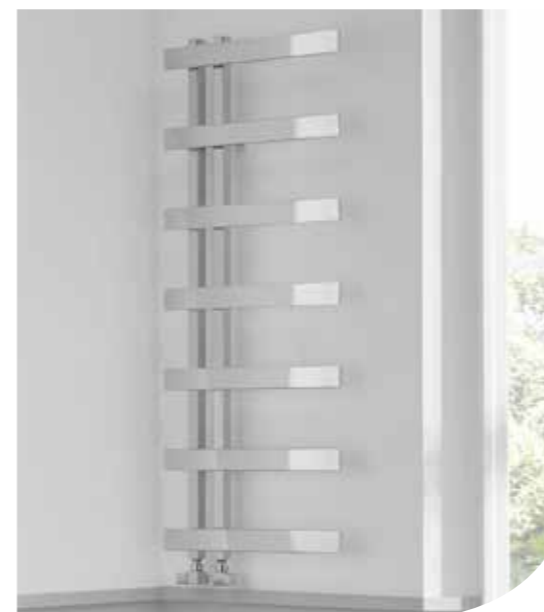

TowelRads Horton

- Supplied with all fixtures and fittings. All components use British standard fittings.
- Suitable for any central heating systems.
- This product can also be fitted with an electric dual fuel element.
- Available in Chrome, Anthracite, Rose Gold and Matt Black

		Element Size	BTU Output	Watts		
538300	1200 x 500mm Chrome	400	1352	396W	£271.19	
457947	1200 x 500mm Anthracite painted	400	1352	396W	£229.19	
457953	1200 x 500mm Rose Gold painted	400	1352	396W	£227.99	
457910	1200 x 500mm Matt Black painted	400	1352	396W	£230.39	
457903	1800 x 500mm Anthracite painted	600	1945	570W	£273.59	
457954	1800 x 500mm Rose Gold painted	600	1945	570W	£265.19	
457917	1800 x 500mm Matt Black painted	600	1945	570W	£265.19	

2 YEAR
GUARANTEE
HIB

For Radiator Valves, see page 289

For Radiator Valves, see page 289