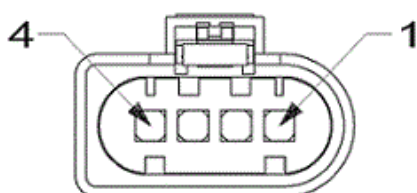

ELECTRONIC TURBO ACTUATOR

ACTUATOR-ELECTRONIC TURBO

Harness Family: Engine_Diesel

Cavities: 4

Color:

Gender: FEMALE

Part No: 805-200-501

Description:

Connector No: D2394A

Option: Standard

Pin	Circuit	Wire Color	Gauge/Size	Function	Option
1	K639	VT/BK	0.80	VGT RETURN	
2	D131	WH/BU	0.50	ACTUATOR LOW DATA LINK	
3	D130	WH/DG	0.50	ACTUATOR HIGH DATA LINK	
4	N639	OG/BK	0.50	VGT 12 VOLT SUPPLY	