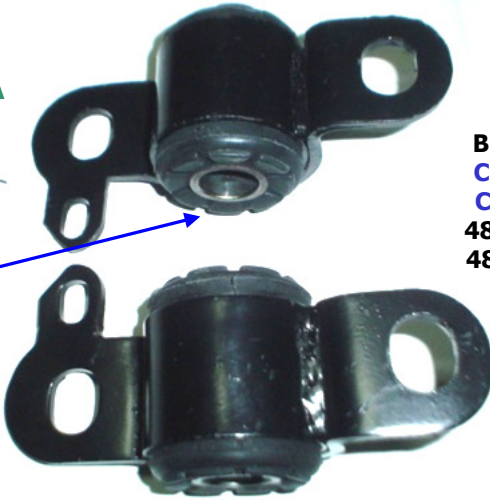

RAV4
BUSH. TIJ. DEL.
COD. B9149
48654-42020

RAV4

RAV4
BUSH. TIJ. DEL.
COD. B2009 RH
COD. B2010 LH
48075-42050 RH
48076-42050 LH

RAV4
BUSH. TENS. TRAS
COD. B2011
48725-42050
17x58x55

RAV4
BUSH. TENS. DEL.
COD. B9125
52380-42071
20X55X45

NICARAGUA

RAV4 94-00
TIJ. INF
COD. B9201
48075-42050BH
20X48X61

LAND CRUISER

FZJ100

LAND CRUISER FZJ100
BUSH. TIJ. DEL. SUP.
COD. B9132
14X53X66

TOYOTONA

TOYOTONA
BUJE TENS. DELANT.
GRANDE
COD. B81004
MR112891
16x60x50