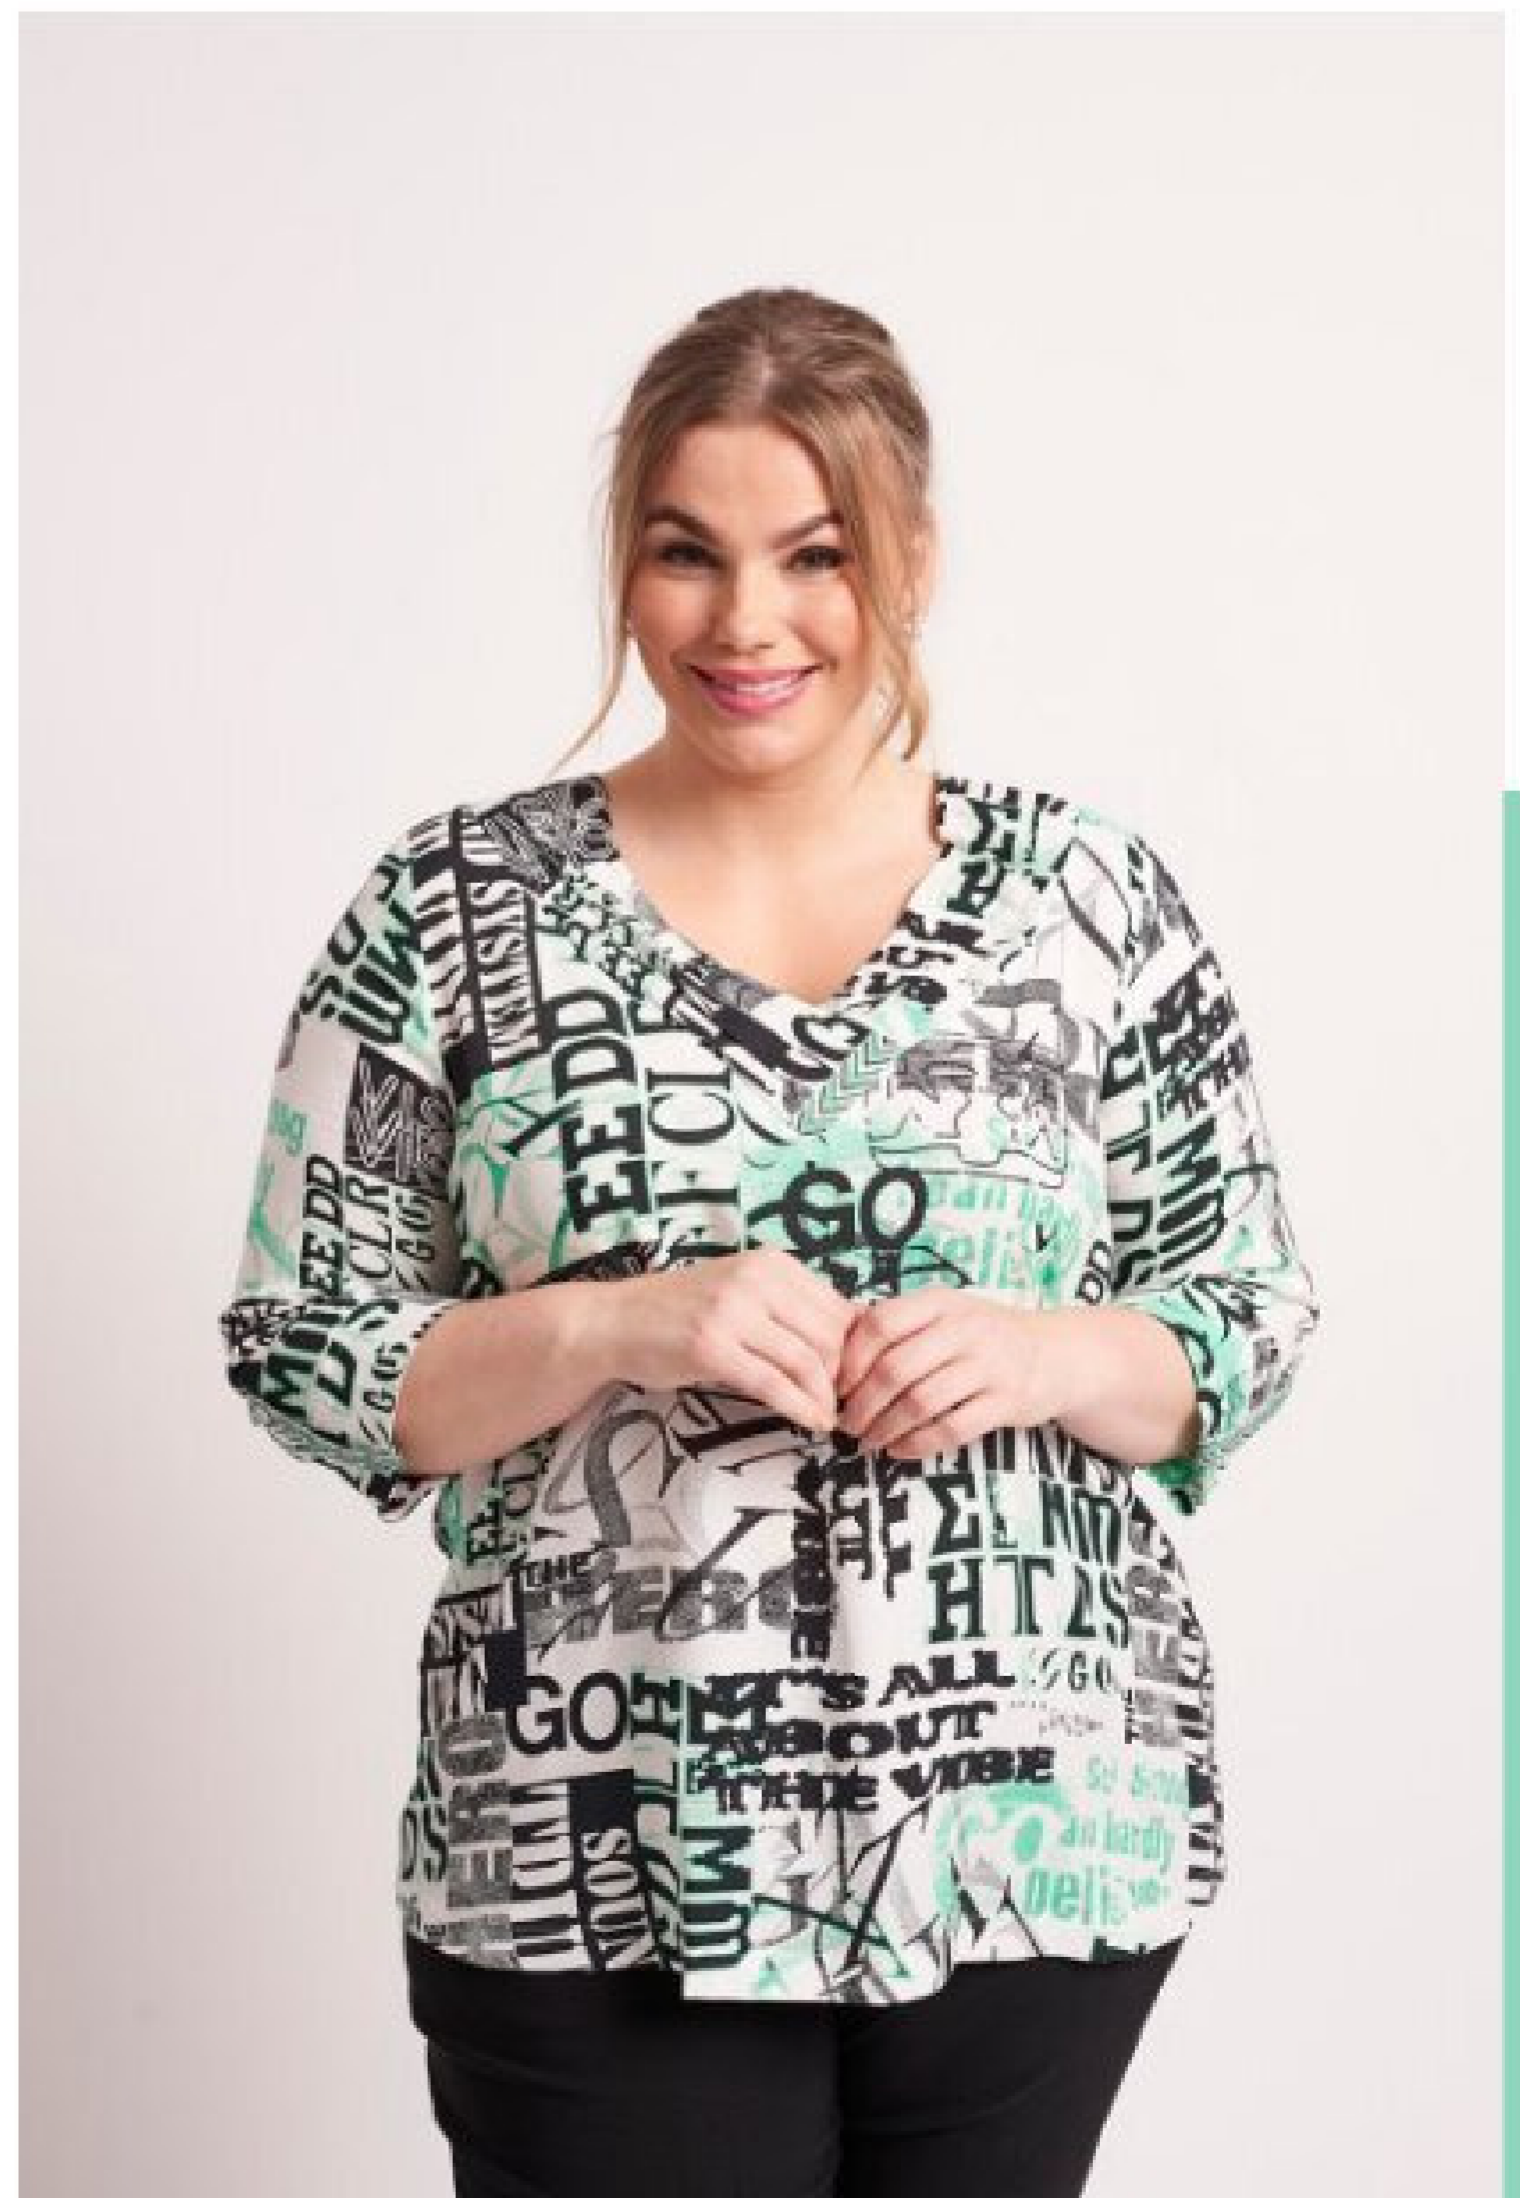

CH2999 - Blouse