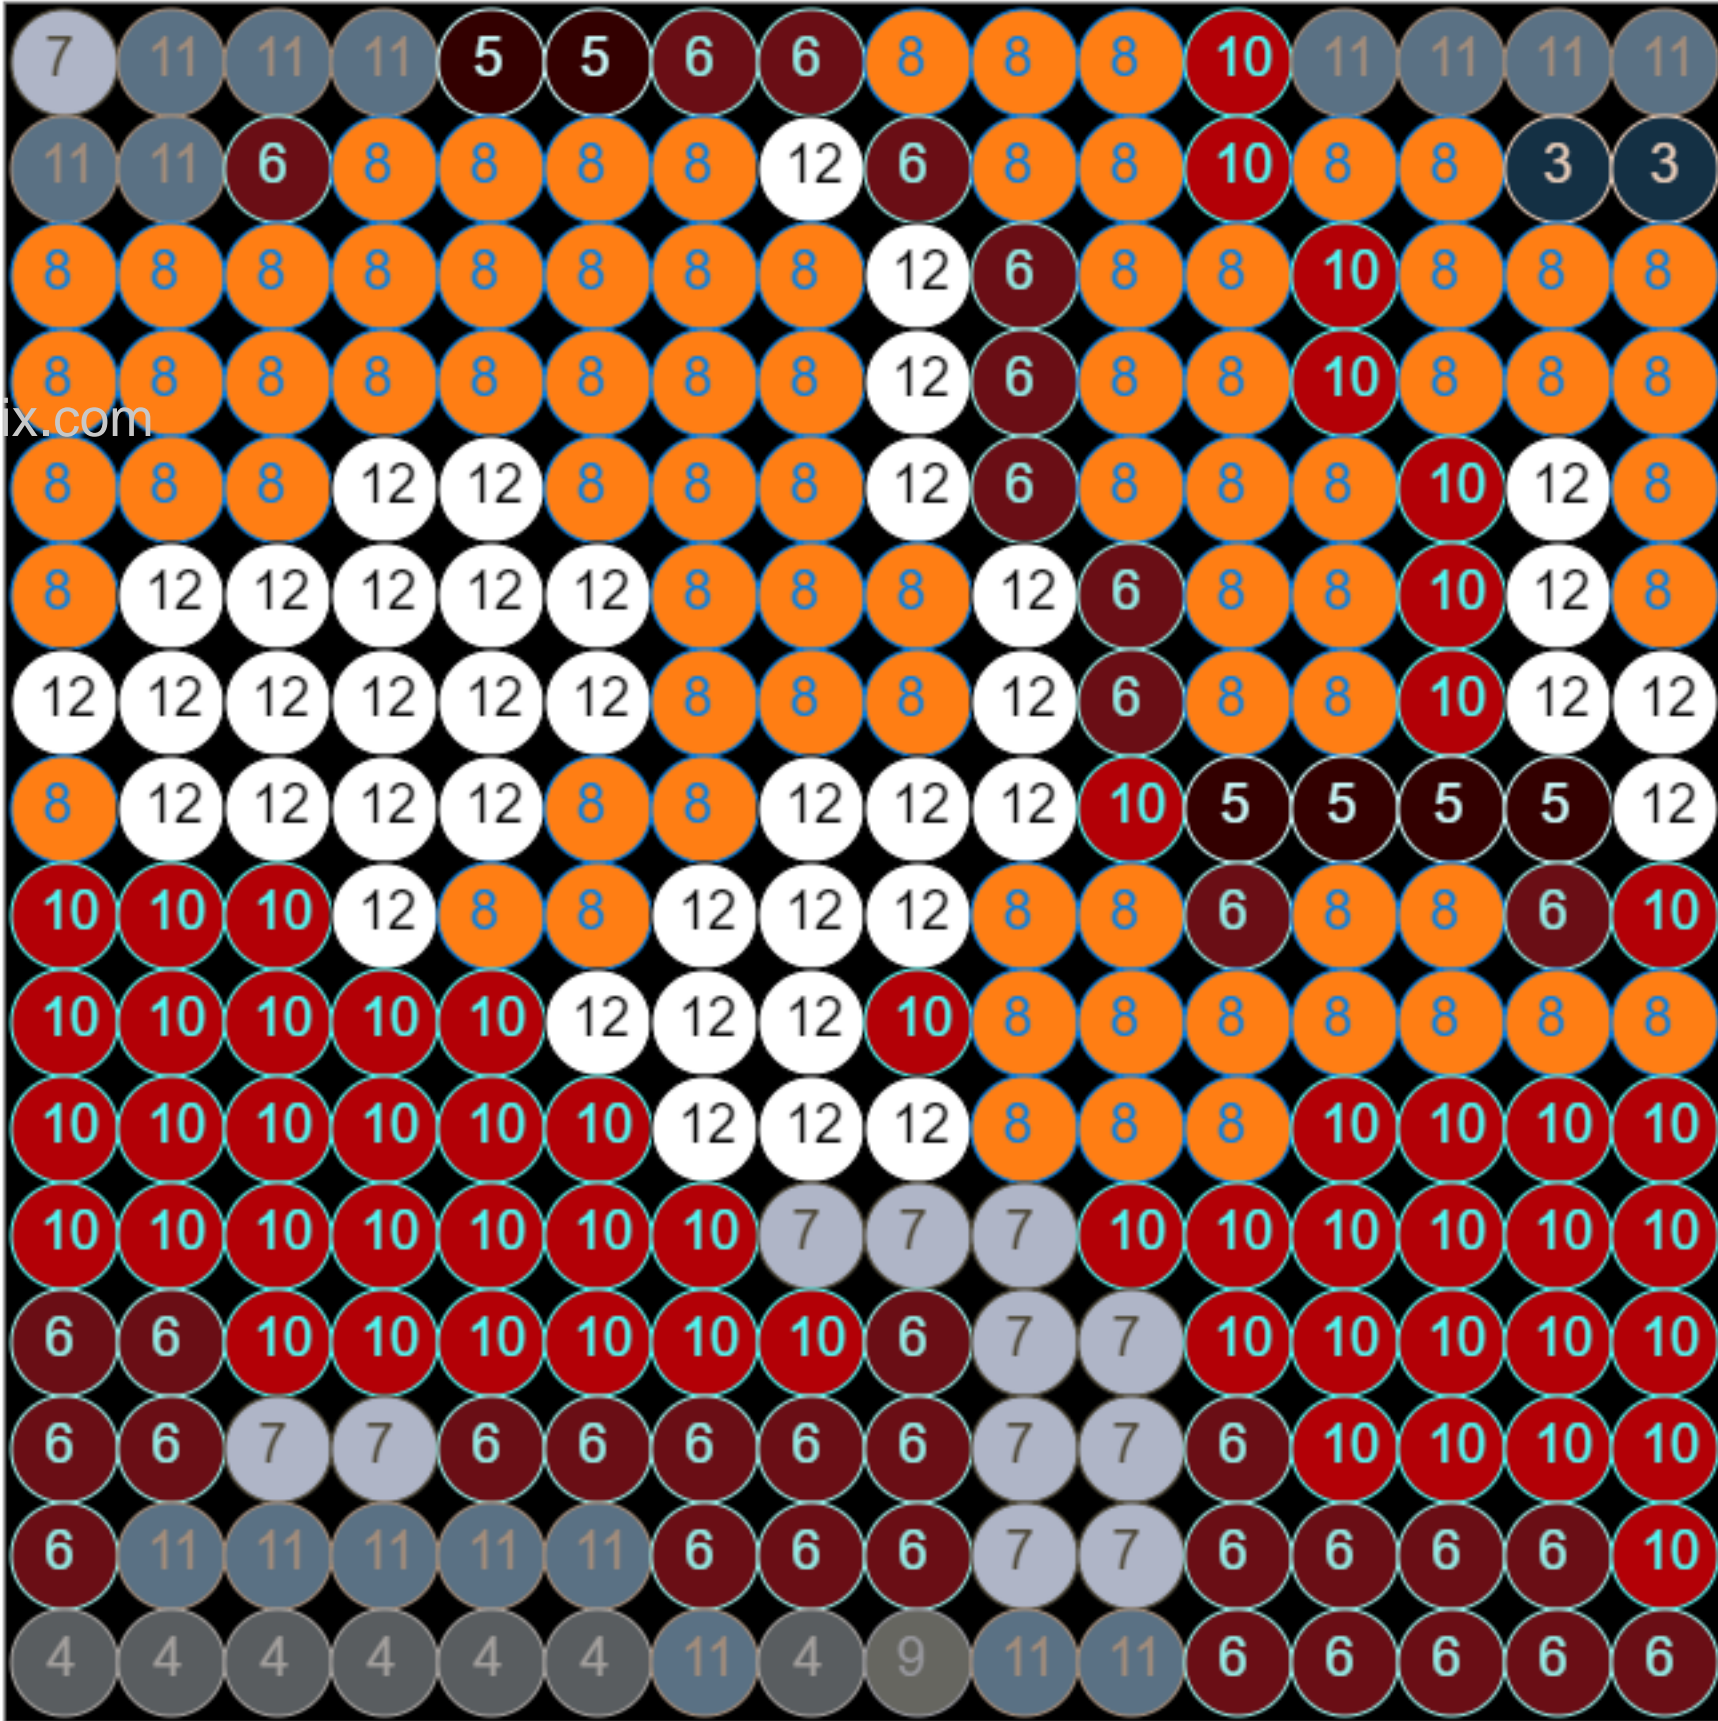

Section 2

1	X 0	Black
2	X 0	Bright Light Yellow
3	X 2	Dark Blue
4	X 7	Dark Bluish Gray
5	X 6	Dark Brown
6	X 35	Dark Red
7	X 12	Light Bluish Gray
8	X 78	Orange
9	X 1	Pearl Dark Gray
10	X 57	Red
11	X 17	Sand Blue
12	X 41	White

Generated by lego-art-remix.com
v2021.9.21