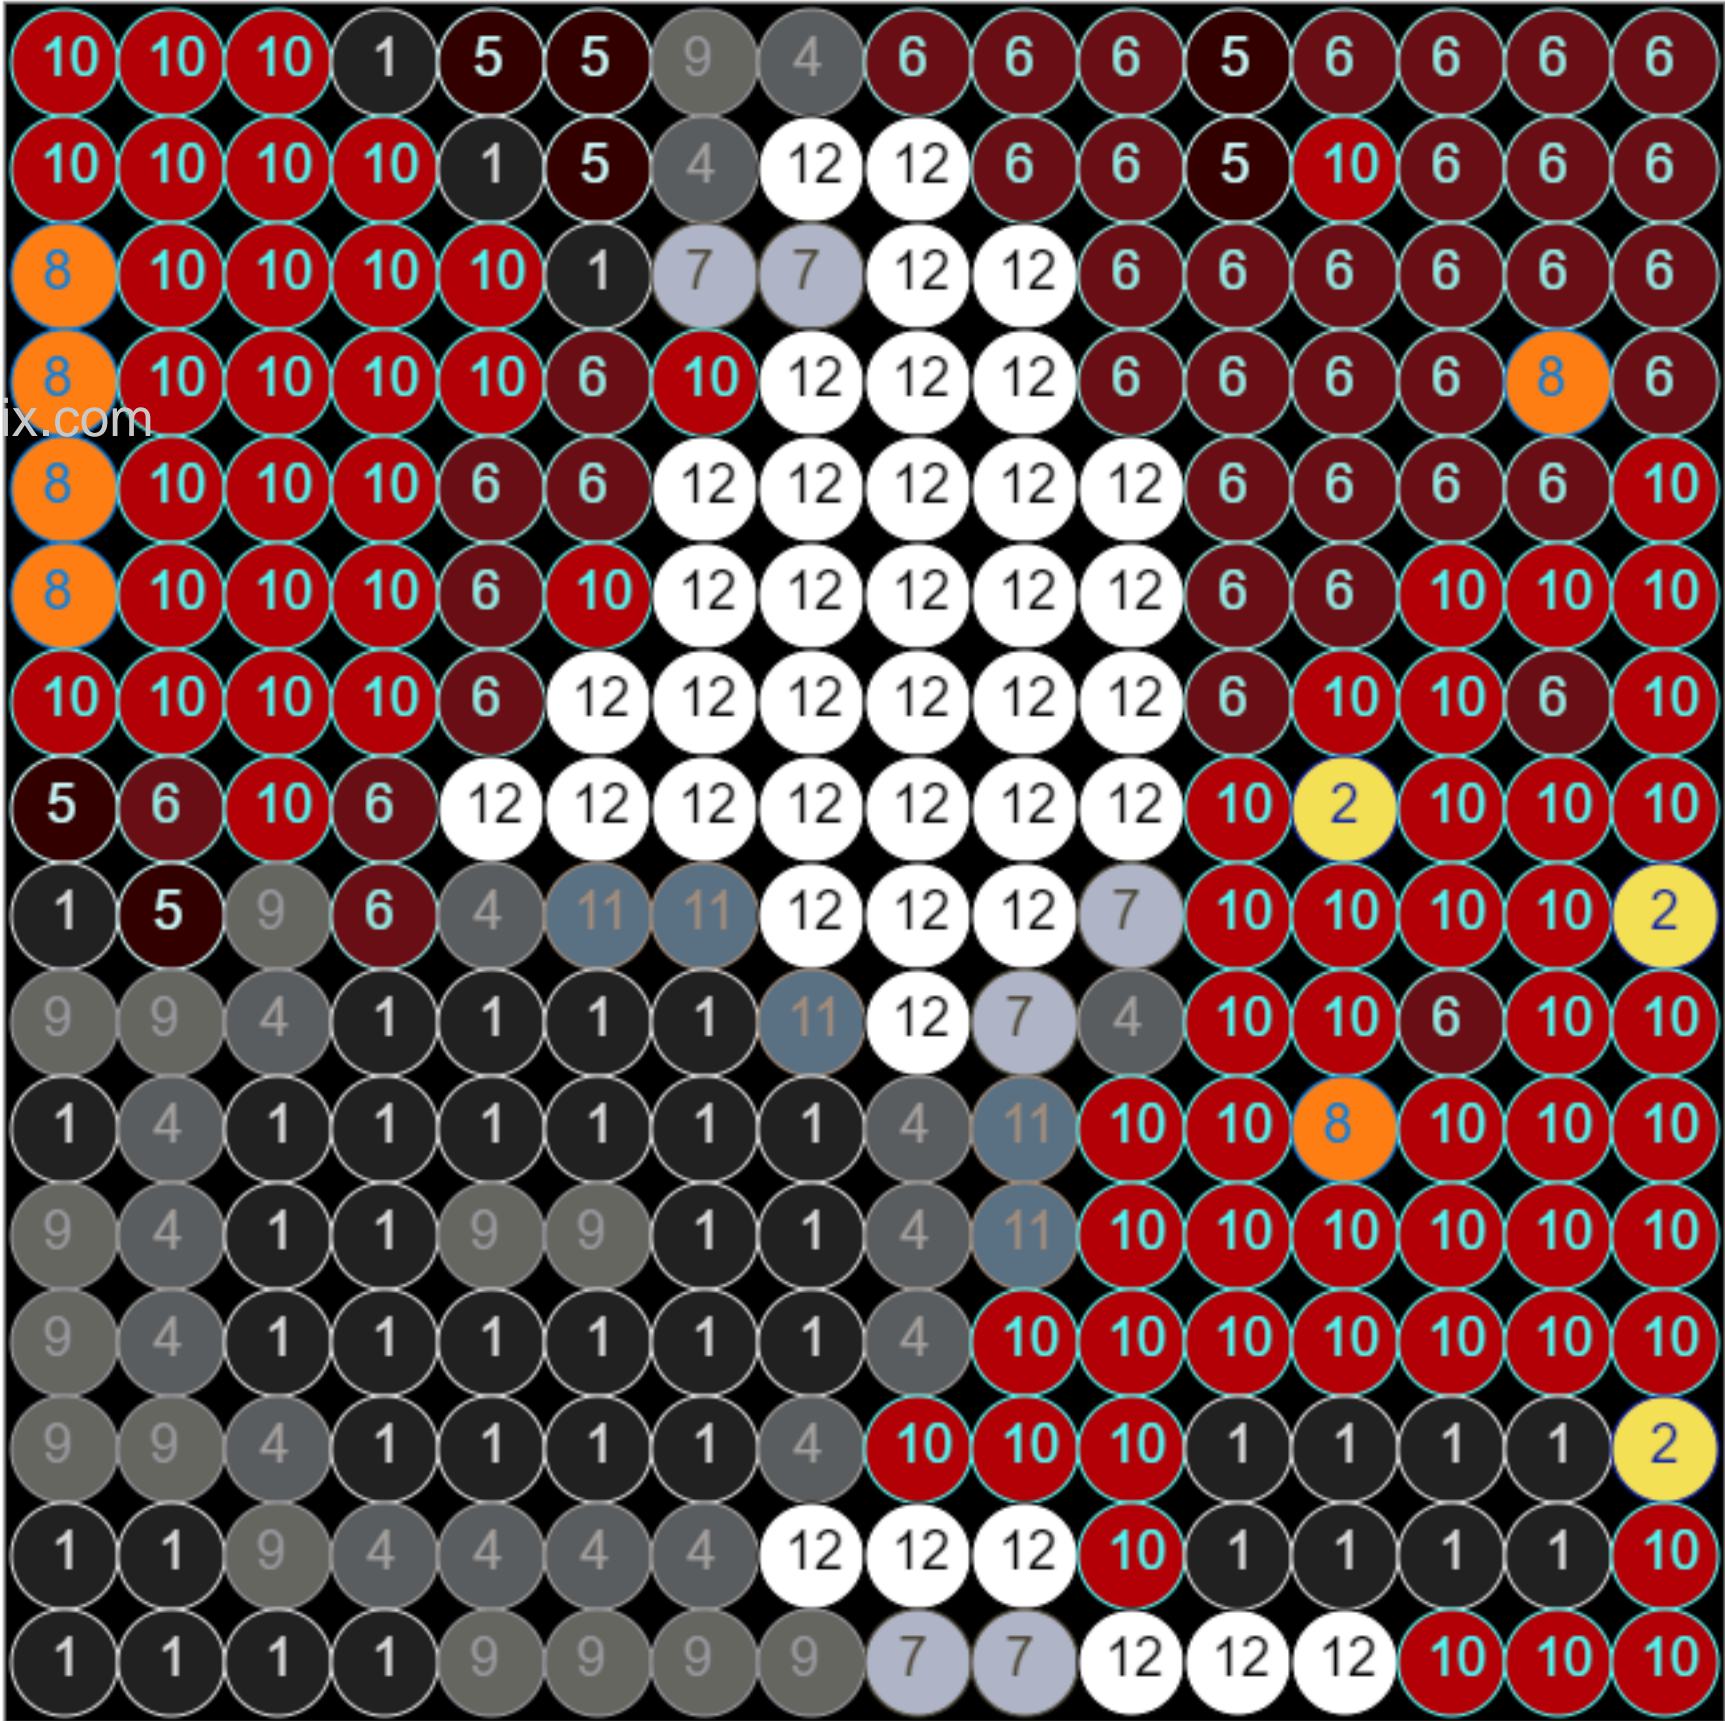

Section 2

1	X 0	Black
2	X 0	Bright Light Yellow
3	X 2	Dark Blue
4	X 7	Dark Bluish Gray
5	X 6	Dark Brown
6	X 35	Dark Red
7	X 12	Light Bluish Gray
8	X 78	Orange
9	X 1	Pearl Dark Gray
10	X 57	Red
11	X 17	Sand Blue
12	X 41	White

Generated by lego-art-remix.com
v2021.9.21

Section 7

- 1 X 88
Black
- 2 X 0
Bright Light Yellow
- 3 X 5
Dark Blue
- 4 X 43
Dark Bluish Gray
- 5 X 30
Dark Brown
- 6 X 3
Dark Red
- 7 X 18
Light Bluish Gray
- 8 X 0
Orange
- 9 X 18
Pearl Dark Gray
- 10 X 0
Red
- 11 X 11
Sand Blue
- 12 X 40
White

Generated by lego-art-remix.com
v2021.9.21

Section 8

- 1 X 71
Black
- 2 X 0
Bright Light Yellow
- 3 X 0
Dark Blue
- 4 X 34
Dark Bluish Gray
- 5 X 17
Dark Brown
- 6 X 10
Dark Red
- 7 X 8
Light Bluish Gray
- 8 X 12
Orange
- 9 X 20
Pearl Dark Gray
- 10 X 40
Red
- 11 X 5
Sand Blue
- 12 X 39
White

Generated by lego-art-remix.com

v2021.9.21

Section 9

- 1 X 43
Black
- 2 X 3
Bright Light Yellow
- 3 X 0
Dark Blue
- 4 X 17
Dark Bluish Gray
- 5 X 7
Dark Brown
- 6 X 40
Dark Red
- 7 X 6
Light Bluish Gray
- 8 X 6
Orange
- 9 X 15
Pearl Dark Gray
- 10 X 74
Red
- 11 X 5
Sand Blue
- 12 X 40
White