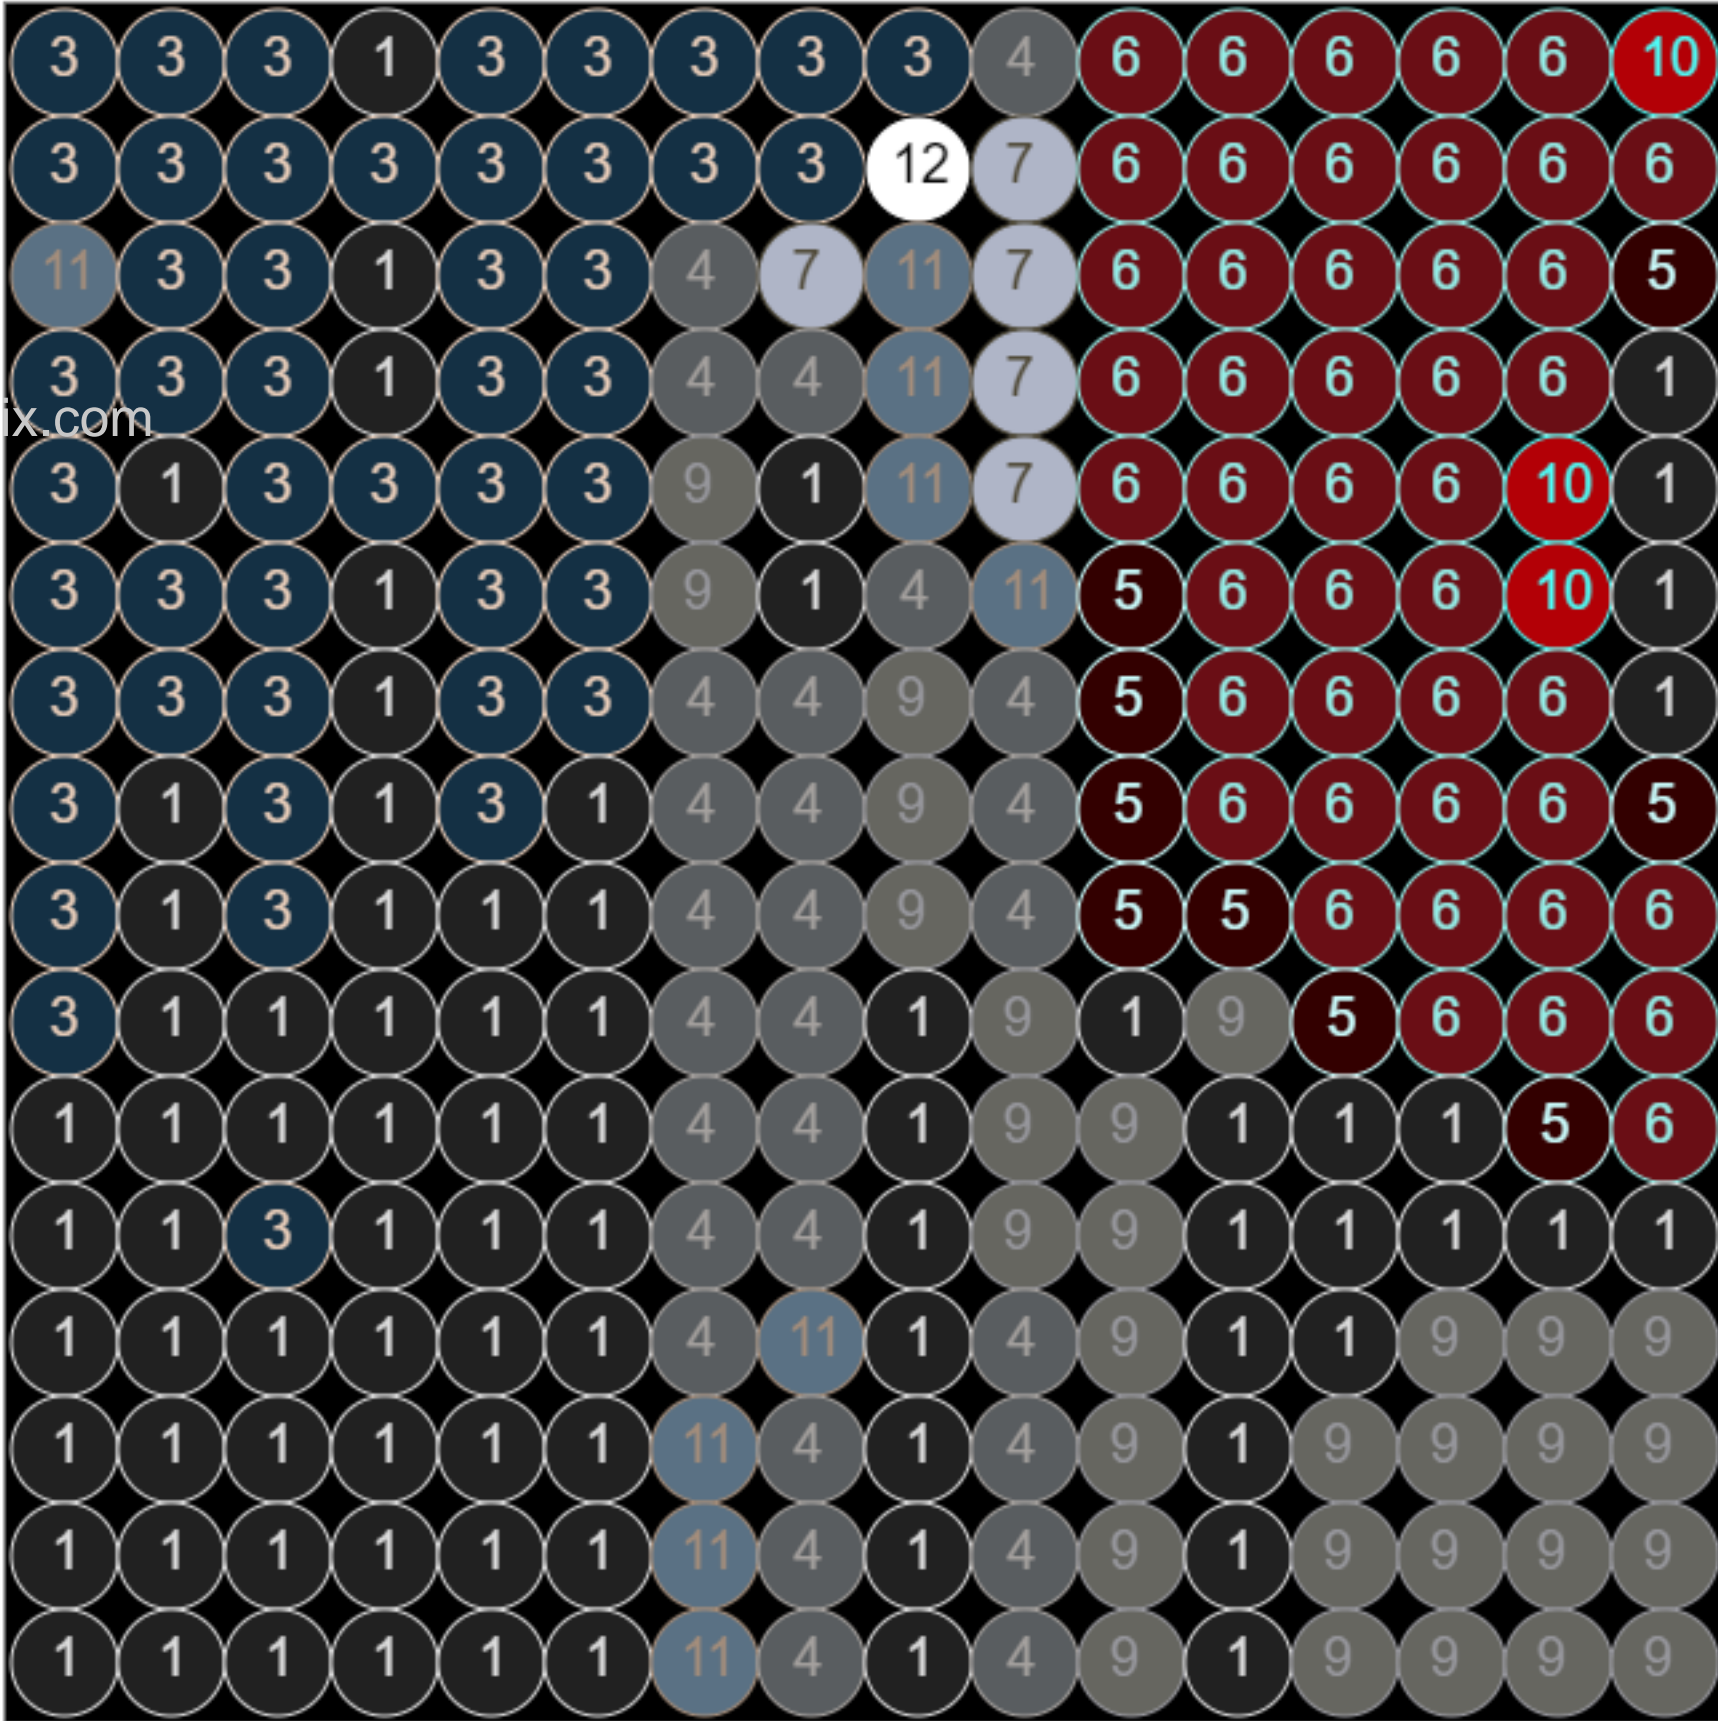

Section 2

1	X 0	Black
2	X 0	Bright Light Yellow
3	X 2	Dark Blue
4	X 7	Dark Bluish Gray
5	X 6	Dark Brown
6	X 35	Dark Red
7	X 12	Light Bluish Gray
8	X 78	Orange
9	X 1	Pearl Dark Gray
10	X 57	Red
11	X 17	Sand Blue
12	X 41	White

Generated by lego-art-remix.com
v2021.9.21

Section 4

- 1 X 80
Black
- 2 X 0
Bright Light Yellow
- 3 X 47
Dark Blue
- 4 X 28
Dark Bluish Gray
- 5 X 9
Dark Brown
- 6 X 44
Dark Red
- 7 X 5
Light Bluish Gray
- 8 X 0
Orange
- 9 X 30
Pearl Dark Gray
- 10 X 3
Red
- 11 X 9
Sand Blue
- 12 X 1
White

Generated by lego-art-remix.com

v2021.9.21

Section 5

- 1 X 60
Black
- 2 X 0
Bright Light Yellow
- 3 X 0
Dark Blue
- 4 X 4
Dark Bluish Gray
- 5 X 19
Dark Brown
- 6 X 114
Dark Red
- 7 X 2
Light Bluish Gray
- 8 X 0
Orange
- 9 X 13
Pearl Dark Gray
- 10 X 35
Red
- 11 X 5
Sand Blue
- 12 X 4
White

Generated by lego-art-remix.com

v2021.9.21

Section 6

- 1 X 66
Black
- 2 X 0
Bright Light Yellow
- 3 X 0
Dark Blue
- 4 X 6
Dark Bluish Gray
- 5 X 75
Dark Brown
- 6 X 74
Dark Red
- 7 X 1
Light Bluish Gray
- 8 X 0
Orange
- 9 X 6
Pearl Dark Gray
- 10 X 22
Red
- 11 X 6
Sand Blue
- 12 X 0
White