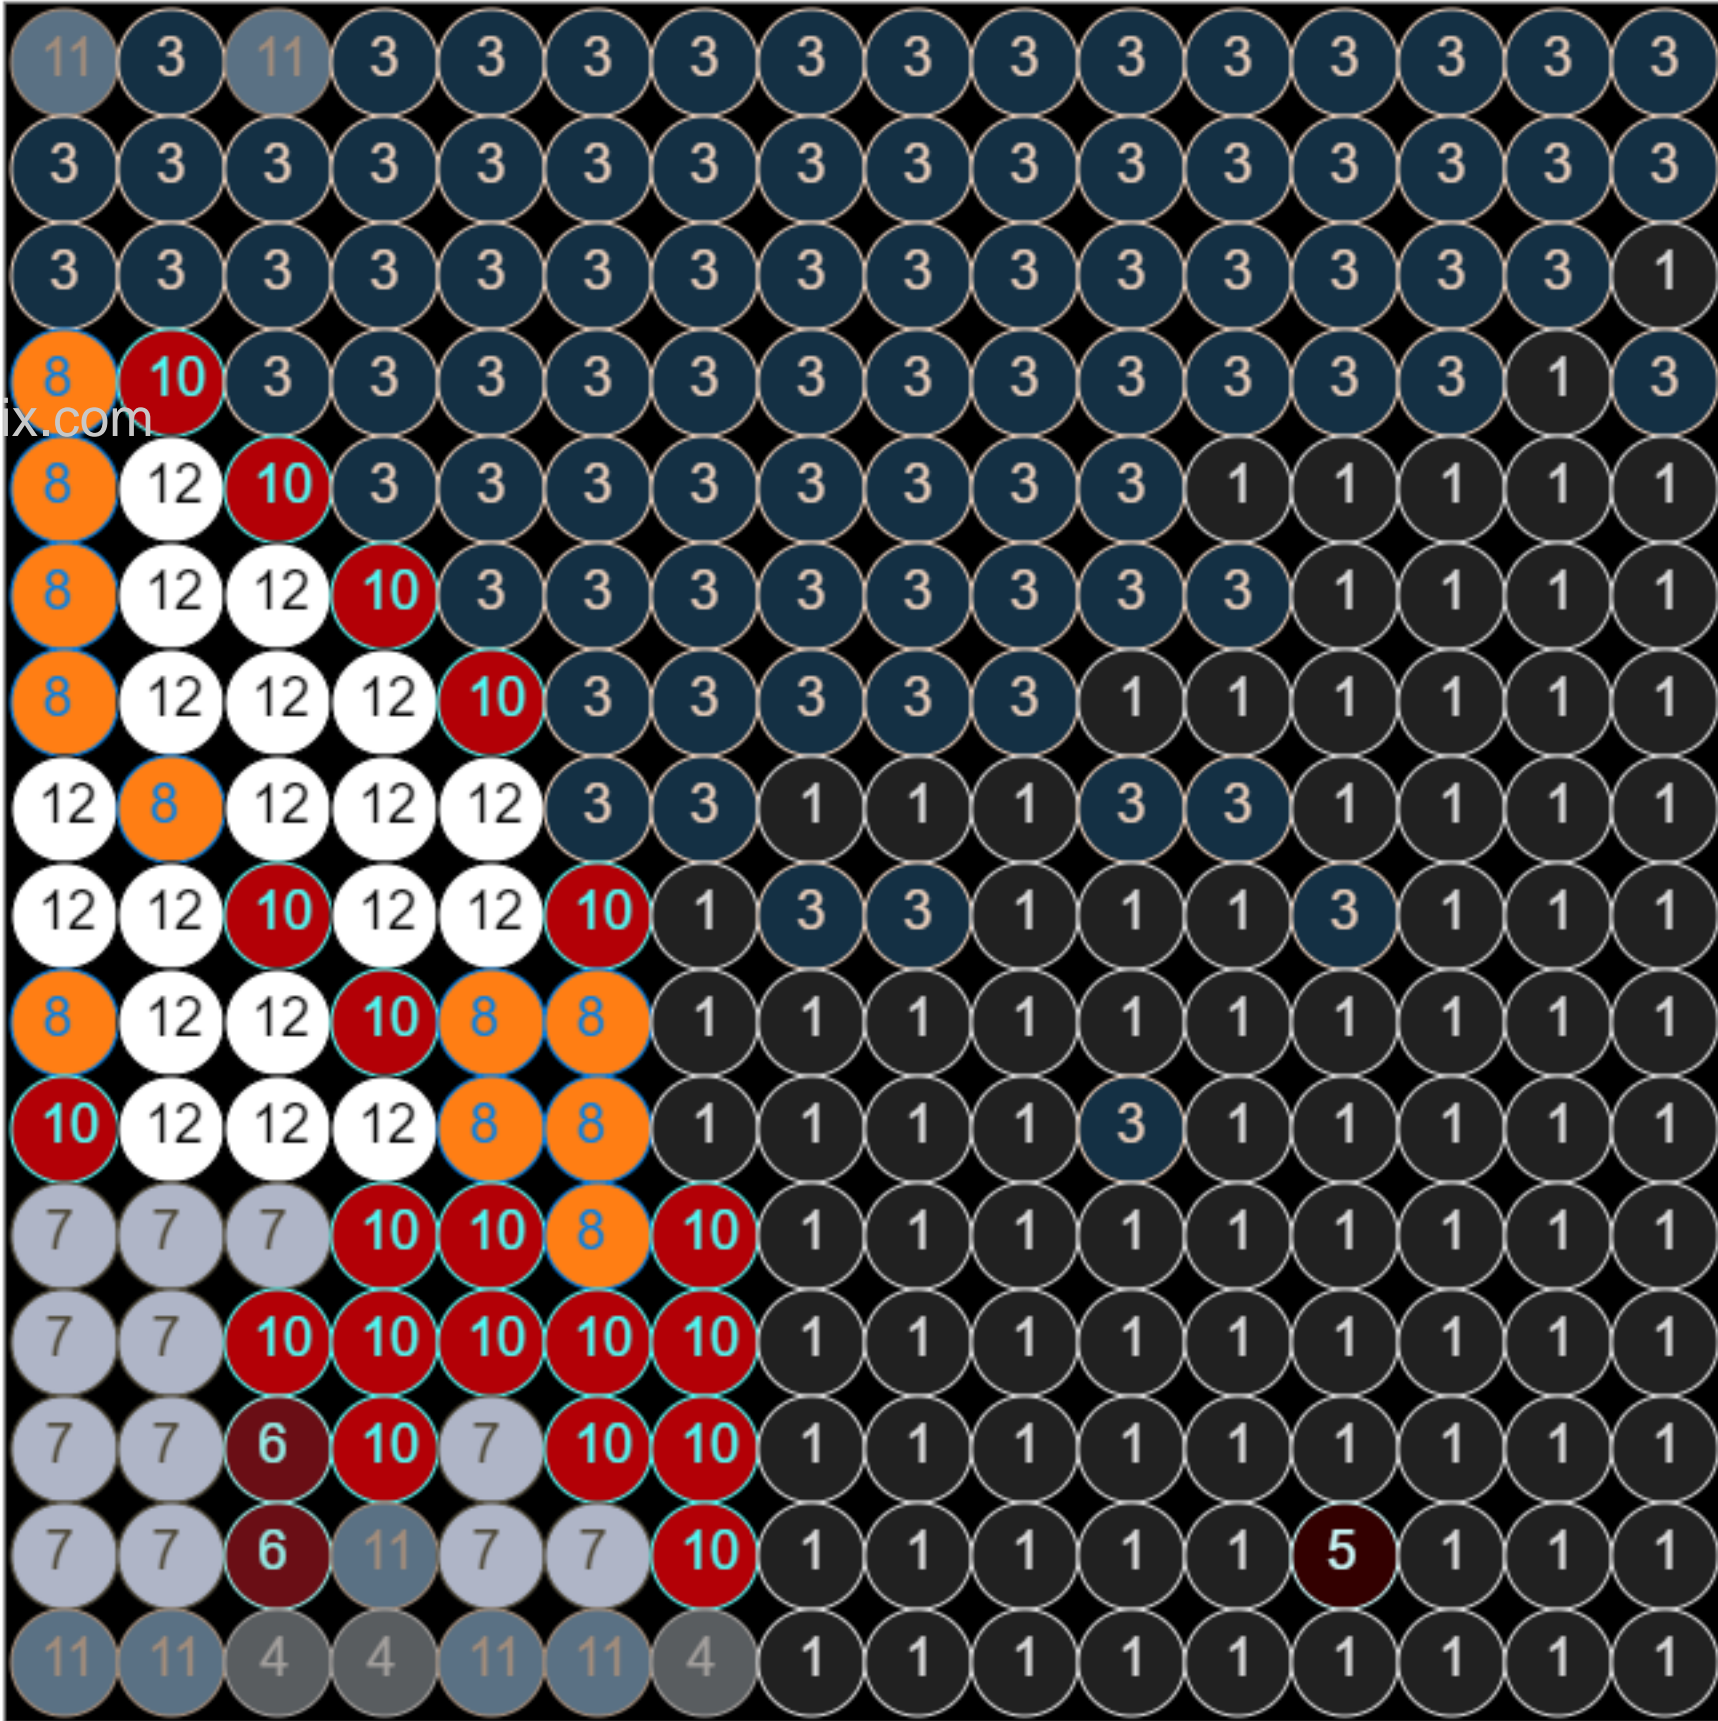

Generated by lego-art-remix.com
v2021.9.21

Section 1

1	X 1	Black
2	X 0	Bright Light Yellow
3	X 79	Dark Blue
4	X 1	Dark Bluish Gray
5	X 5	Dark Brown
6	X 6	Dark Red
7	X 38	Light Bluish Gray
8	X 19	Orange
9	X 10	Pearl Dark Gray
10	X 26	Red
11	X 60	Sand Blue
12	X 11	White

Section 2

1	X 0	Black
2	X 0	Bright Light Yellow
3	X 2	Dark Blue
4	X 7	Dark Bluish Gray
5	X 6	Dark Brown
6	X 35	Dark Red
7	X 12	Light Bluish Gray
8	X 78	Orange
9	X 1	Pearl Dark Gray
10	X 57	Red
11	X 17	Sand Blue
12	X 41	White

Generated by lego-art-remix.com
v2021.9.21

Section 3

1	X 94	Black
2	X 0	Bright Light Yellow
3	X 87	Dark Blue
4	X 3	Dark Bluish Gray
5	X 1	Dark Brown
6	X 2	Dark Red
7	X 12	Light Bluish Gray
8	X 11	Orange
9	X 0	Pearl Dark Gray
10	X 20	Red
11	X 7	Sand Blue
12	X 19	White

Generated by lego-art-remix.com
v2021.9.21

Section 4

- 1 X 80
Black
- 2 X 0
Bright Light Yellow
- 3 X 47
Dark Blue
- 4 X 28
Dark Bluish Gray
- 5 X 9
Dark Brown
- 6 X 44
Dark Red
- 7 X 5
Light Bluish Gray
- 8 X 0
Orange
- 9 X 30
Pearl Dark Gray
- 10 X 3
Red
- 11 X 9
Sand Blue
- 12 X 1
White