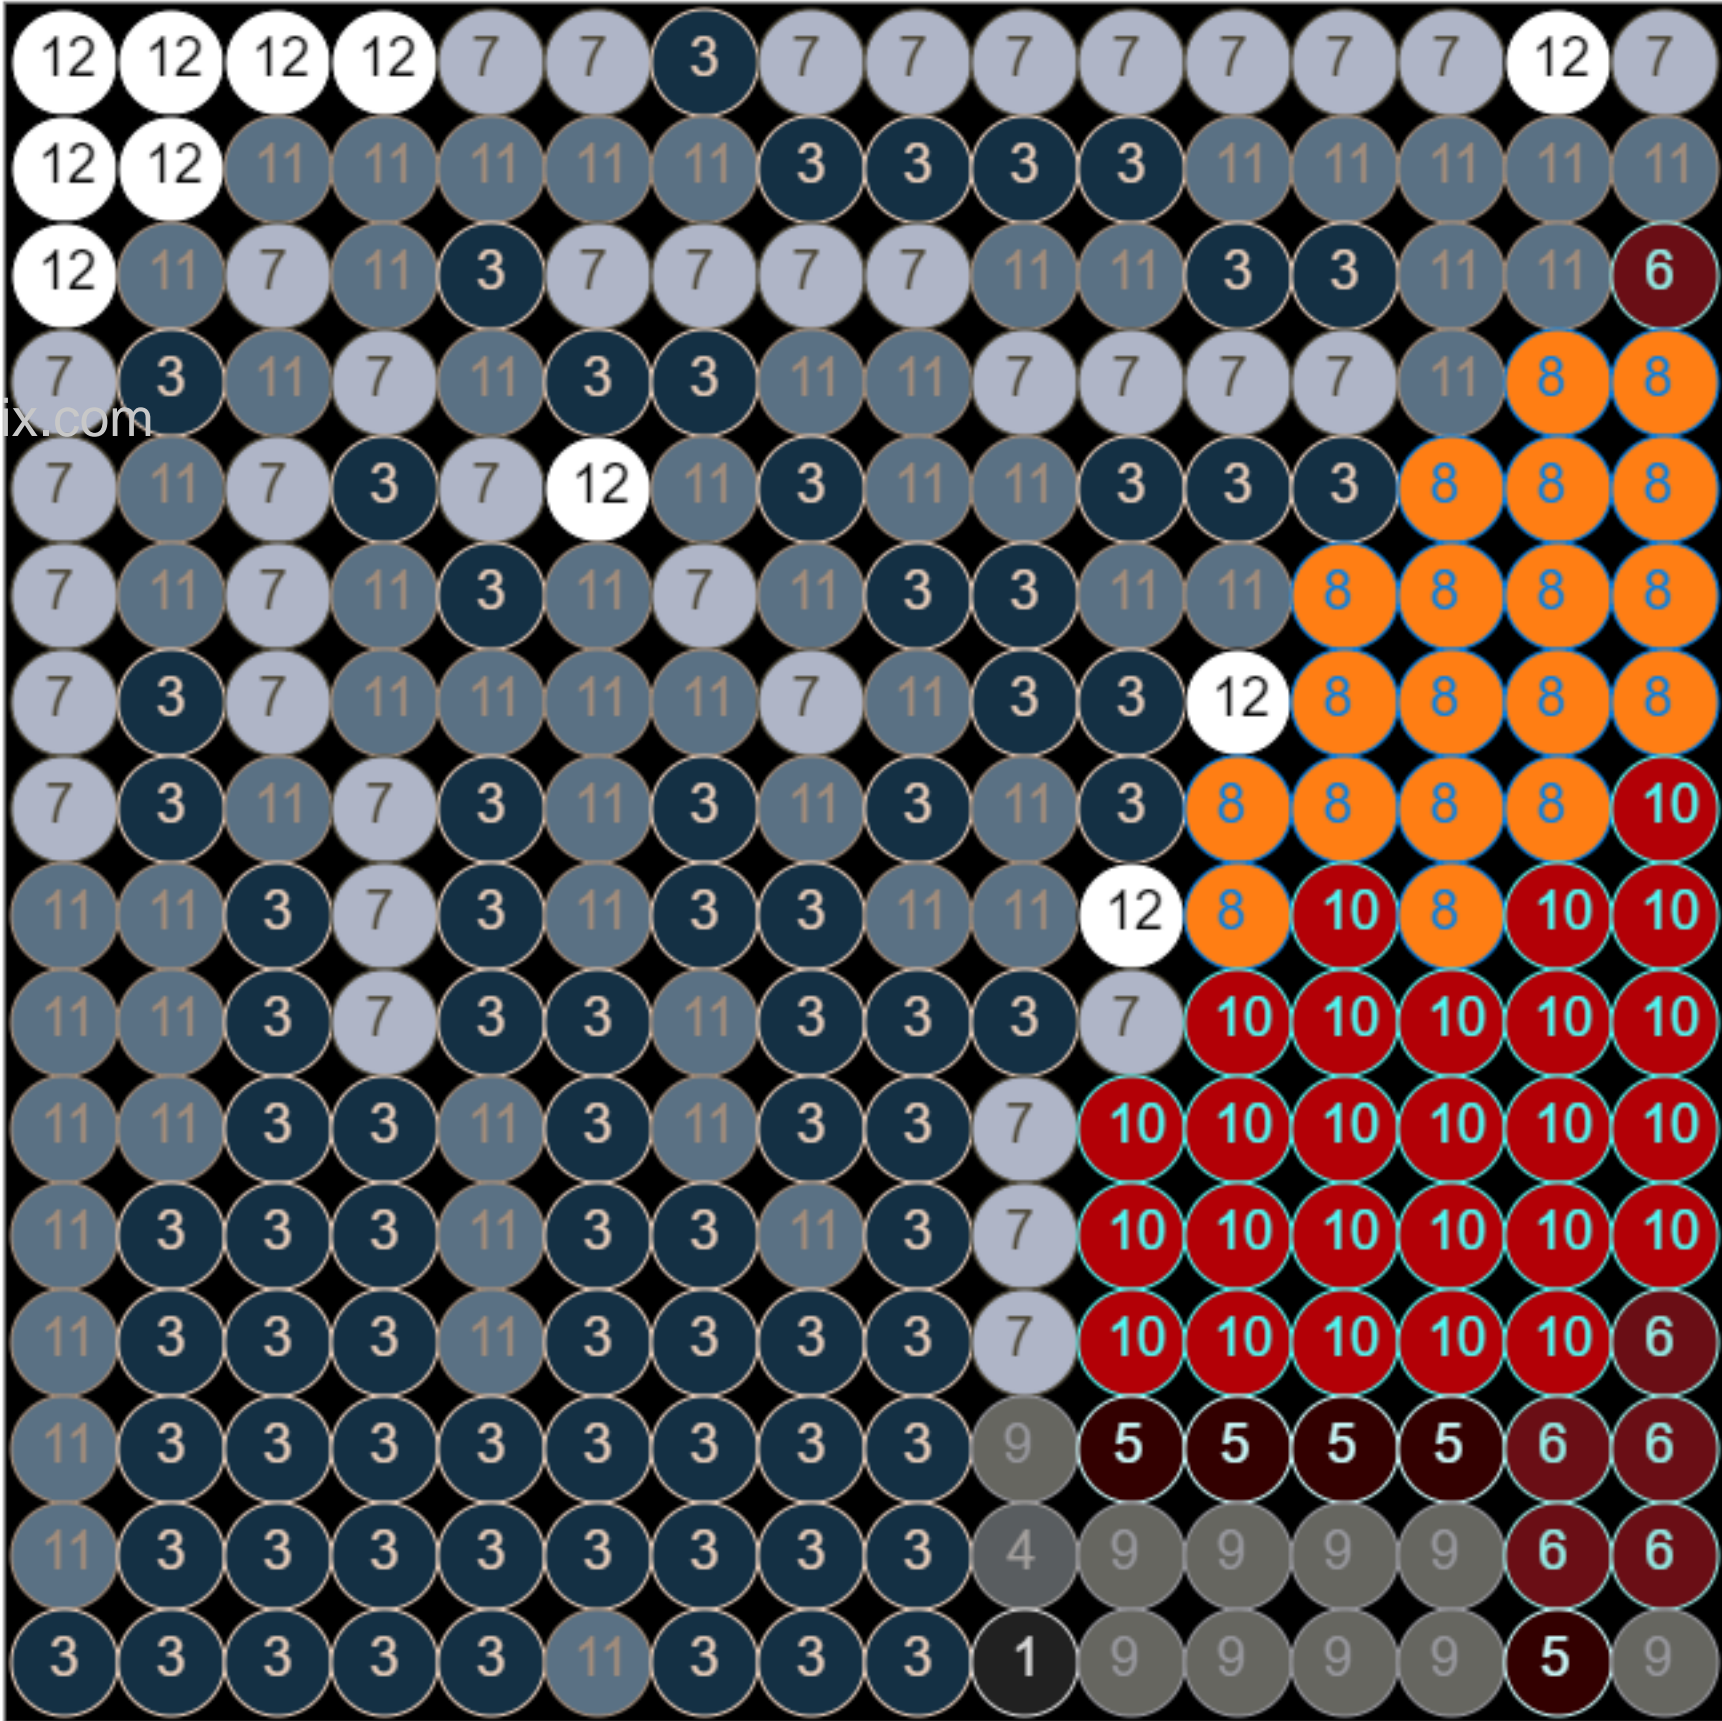

Lego Art Remix

Resolution: 48 x 48

- 1 X 503
Black
- 2 X 3
Bright Light Yellow
- 3 X 220
Dark Blue
- 4 X 143
Dark Bluish Gray
- 5 X 169
Dark Brown
- 6 X 328
Dark Red
- 7 X 102
Light Bluish Gray
- 8 X 126
Orange
- 9 X 113
Pearl Dark Gray
- 10 X 277
Red
- 11 X 125
Sand Blue
- 12 X 195
White

Generated by lego-art-remix.com
v2021.9.21

Section 1

1	X 1	Black
2	X 0	Bright Light Yellow
3	X 79	Dark Blue
4	X 1	Dark Bluish Gray
5	X 5	Dark Brown
6	X 6	Dark Red
7	X 38	Light Bluish Gray
8	X 19	Orange
9	X 10	Pearl Dark Gray
10	X 26	Red
11	X 60	Sand Blue
12	X 11	White

Section 2

1	X 0	Black
2	X 0	Bright Light Yellow
3	X 2	Dark Blue
4	X 7	Dark Bluish Gray
5	X 6	Dark Brown
6	X 35	Dark Red
7	X 12	Light Bluish Gray
8	X 78	Orange
9	X 1	Pearl Dark Gray
10	X 57	Red
11	X 17	Sand Blue
12	X 41	White

Generated by lego-art-remix.com

v2021.9.21

Section 5

- 1 X 60
Black
- 2 X 0
Bright Light Yellow
- 3 X 0
Dark Blue
- 4 X 4
Dark Bluish Gray
- 5 X 19
Dark Brown
- 6 X 114
Dark Red
- 7 X 2
Light Bluish Gray
- 8 X 0
Orange
- 9 X 13
Pearl Dark Gray
- 10 X 35
Red
- 11 X 5
Sand Blue
- 12 X 4
White