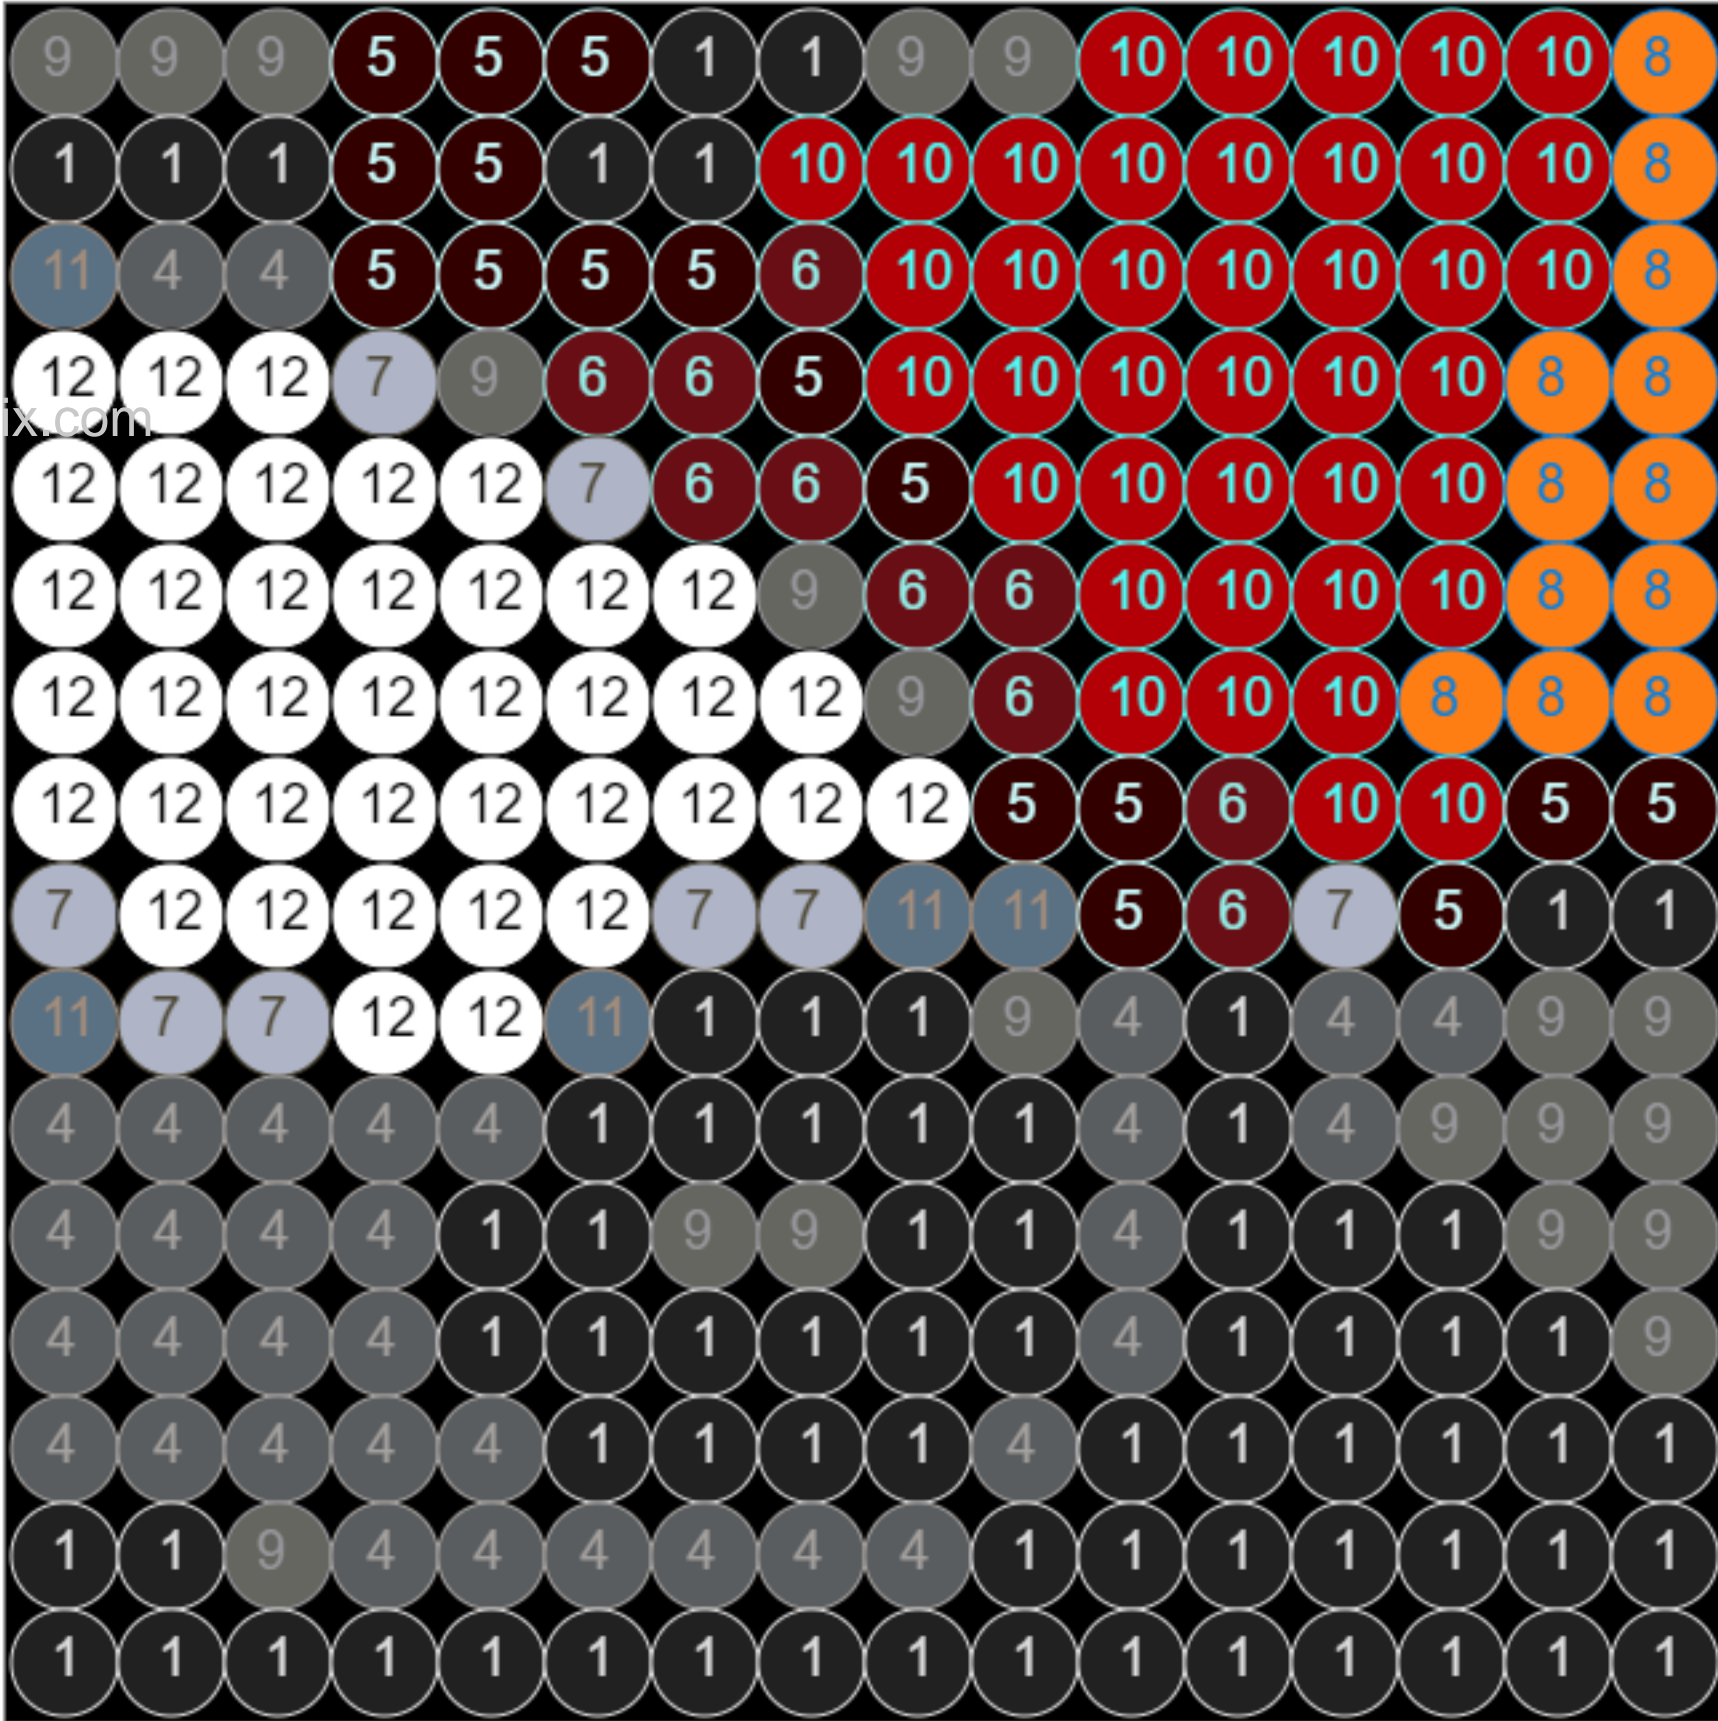

Section 2

1	X 0	Black
2	X 0	Bright Light Yellow
3	X 2	Dark Blue
4	X 7	Dark Bluish Gray
5	X 6	Dark Brown
6	X 35	Dark Red
7	X 12	Light Bluish Gray
8	X 78	Orange
9	X 1	Pearl Dark Gray
10	X 57	Red
11	X 17	Sand Blue
12	X 41	White

Generated by lego-art-remix.com
v2021.9.21

Section 7

- 1 X 88
Black
- 2 X 0
Bright Light Yellow
- 3 X 5
Dark Blue
- 4 X 43
Dark Bluish Gray
- 5 X 30
Dark Brown
- 6 X 3
Dark Red
- 7 X 18
Light Bluish Gray
- 8 X 0
Orange
- 9 X 18
Pearl Dark Gray
- 10 X 0
Red
- 11 X 11
Sand Blue
- 12 X 40
White

Generated by lego-art-remix.com
v2021.9.21

Section 8

- 1 X 71
Black
- 2 X 0
Bright Light Yellow
- 3 X 0
Dark Blue
- 4 X 34
Dark Bluish Gray
- 5 X 17
Dark Brown
- 6 X 10
Dark Red
- 7 X 8
Light Bluish Gray
- 8 X 12
Orange
- 9 X 20
Pearl Dark Gray
- 10 X 40
Red
- 11 X 5
Sand Blue
- 12 X 39
White

Generated by lego-art-remix.com

v2021.9.21

Section 9

- 1 X 43
Black
- 2 X 3
Bright Light Yellow
- 3 X 0
Dark Blue
- 4 X 17
Dark Bluish Gray
- 5 X 7
Dark Brown
- 6 X 40
Dark Red
- 7 X 6
Light Bluish Gray
- 8 X 6
Orange
- 9 X 15
Pearl Dark Gray
- 10 X 74
Red
- 11 X 5
Sand Blue
- 12 X 40
White