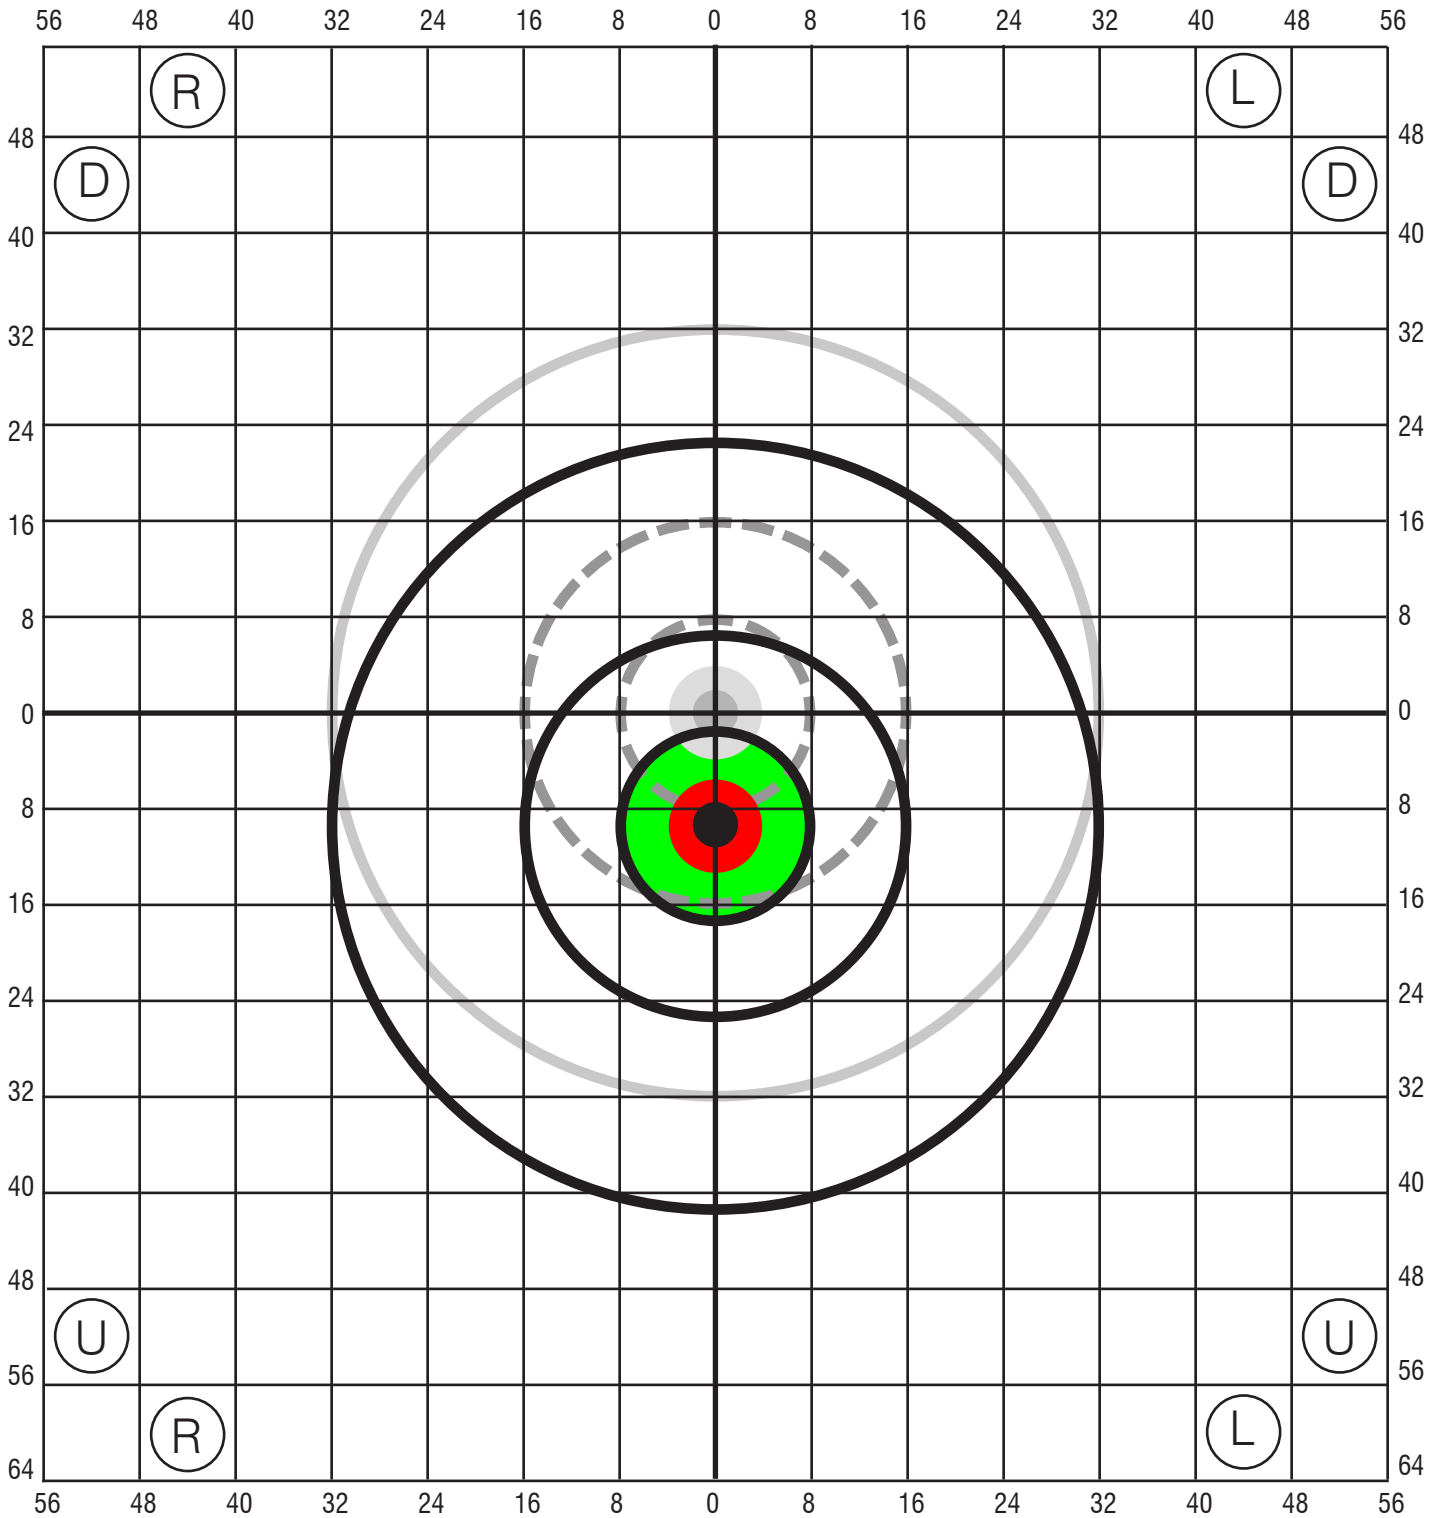

22lr 75 yard zero at 25 yards (Standard velocity ammo w/ 16" barrel, scope 1.5" above muzzle)

1/4" moa adjustments

Black-point of aim

Grey-point of impact.

**22lr Ballistics (in)**

Zero range	Muzzle	25 yds	50 yds	75 yds	100 yds
25 yds	-1.5	+/-0	-0.06	-1.89	-5.59
50 yds	-1.5	-0.01	+/-0	-1.80	-5.47
75 yds	-1.5	+0.59	+1.19	+/-0	-3.10
100yds	-1.5	+1.38	+2.76	+2.33	+/-0