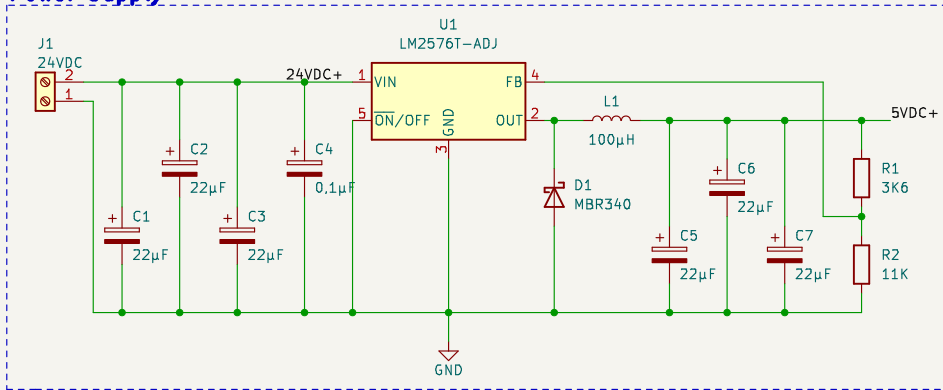

Power Supply

ISP Connector

Crystal

MCU Reset

MCU

LED Control