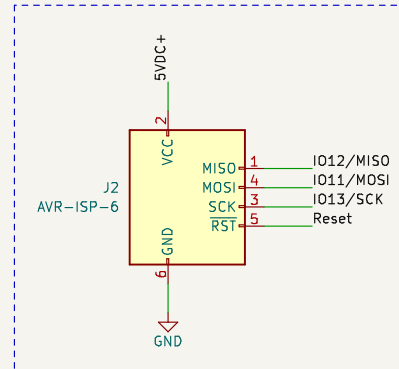

Power Supply

ISP Connector

Crystal

MCU Reset

MCU

LED Control