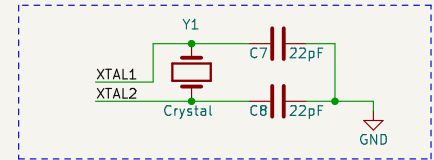

Power Supply

ISP Connector

Crystal

MCU Reset

MCU

LED Control