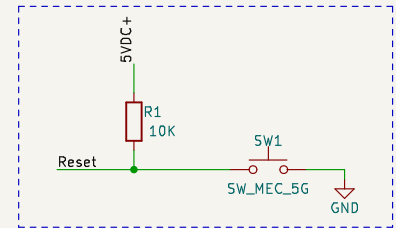

Power Supply

ISP Connector

Crystal

MCU Reset

MCU

LED Control