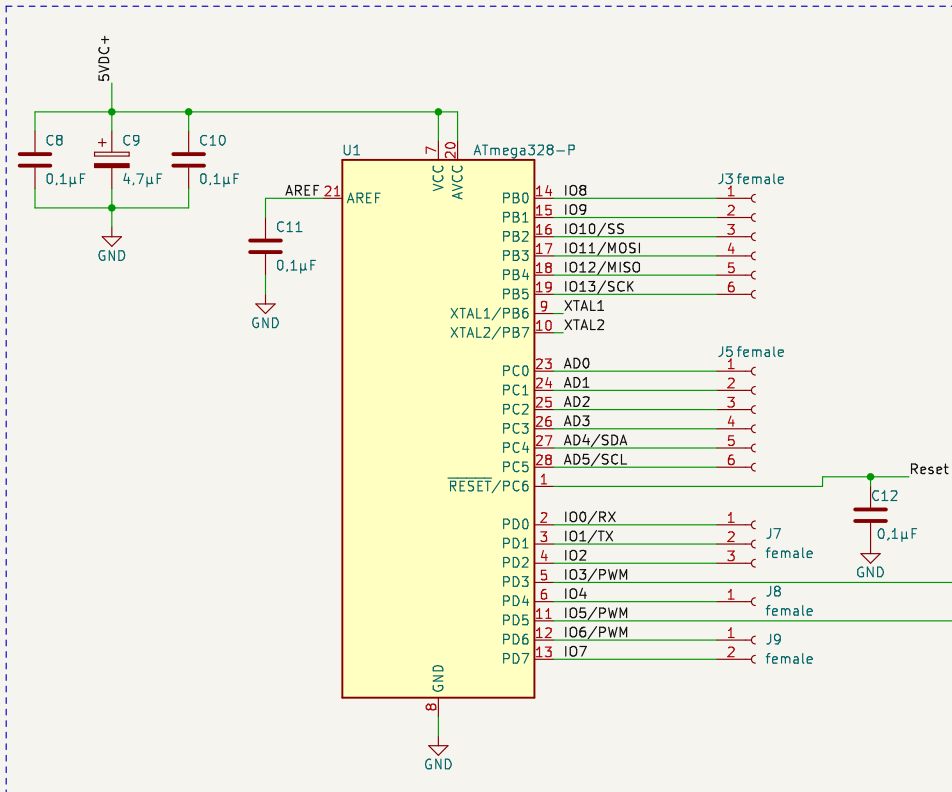

Power Supply

ISP Connector

Crystal

MCU Reset

MCU

LED Control