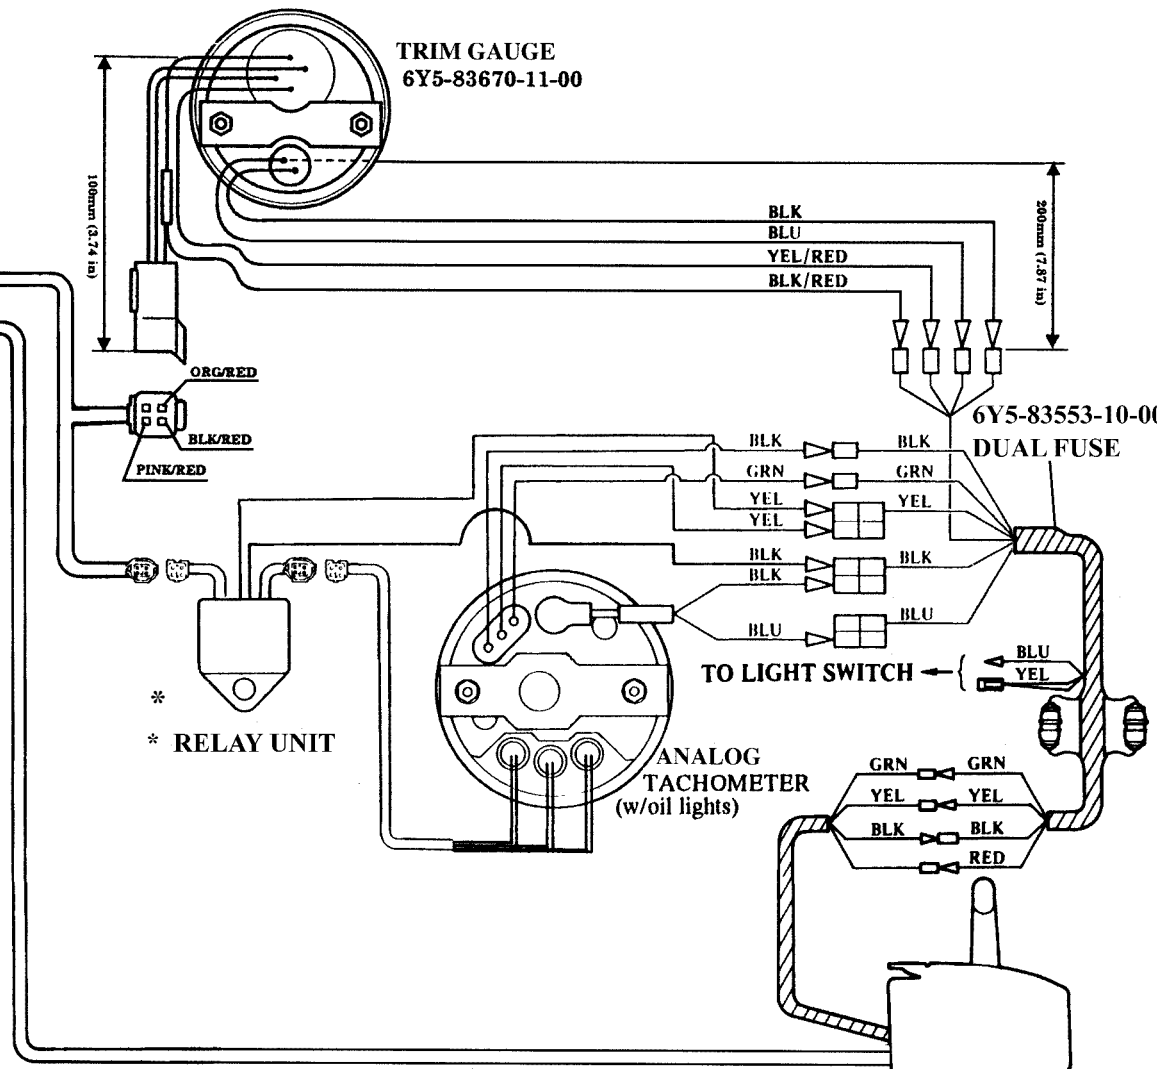

ENGINE HARNESS

* Relay Part # 6Y5-81950-02-00