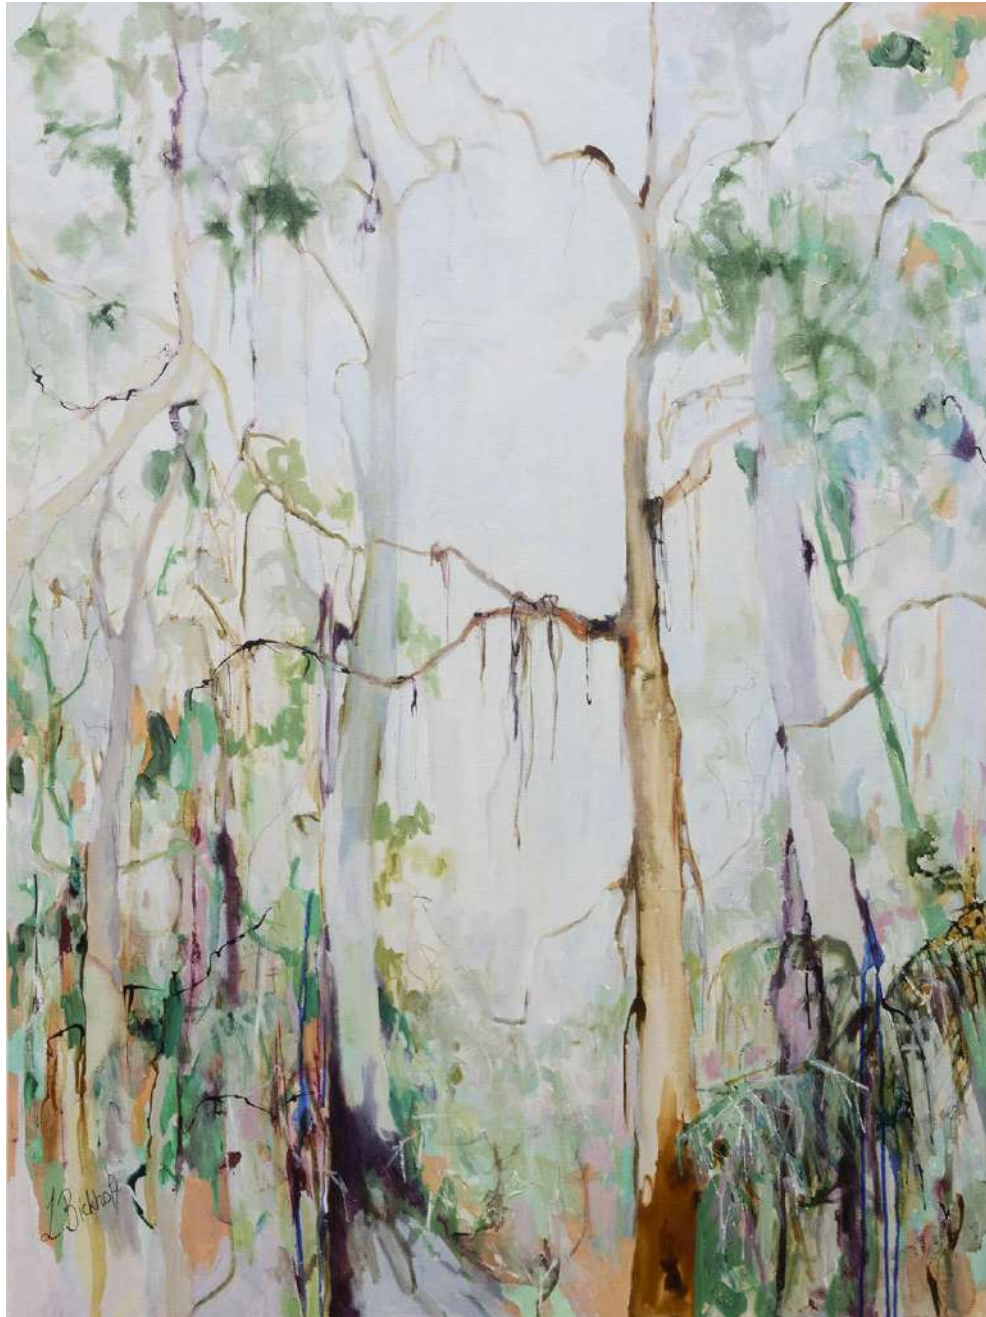

**'Playful Visitors'**

mixed media on belgian linen

122 x 92 cm

**\$3,700**

**'Solace'**

mixed media on belgian linen

122 x 92 cm

**\$3,700**

**'That Summer Feeling'**

mixed media on belgian linen

122 x 92 cm

**\$3,700**

**'Such Magnificence for One Afternoon'**

mixed media on belgian linen

122 x 92 cm

**\$3,700**