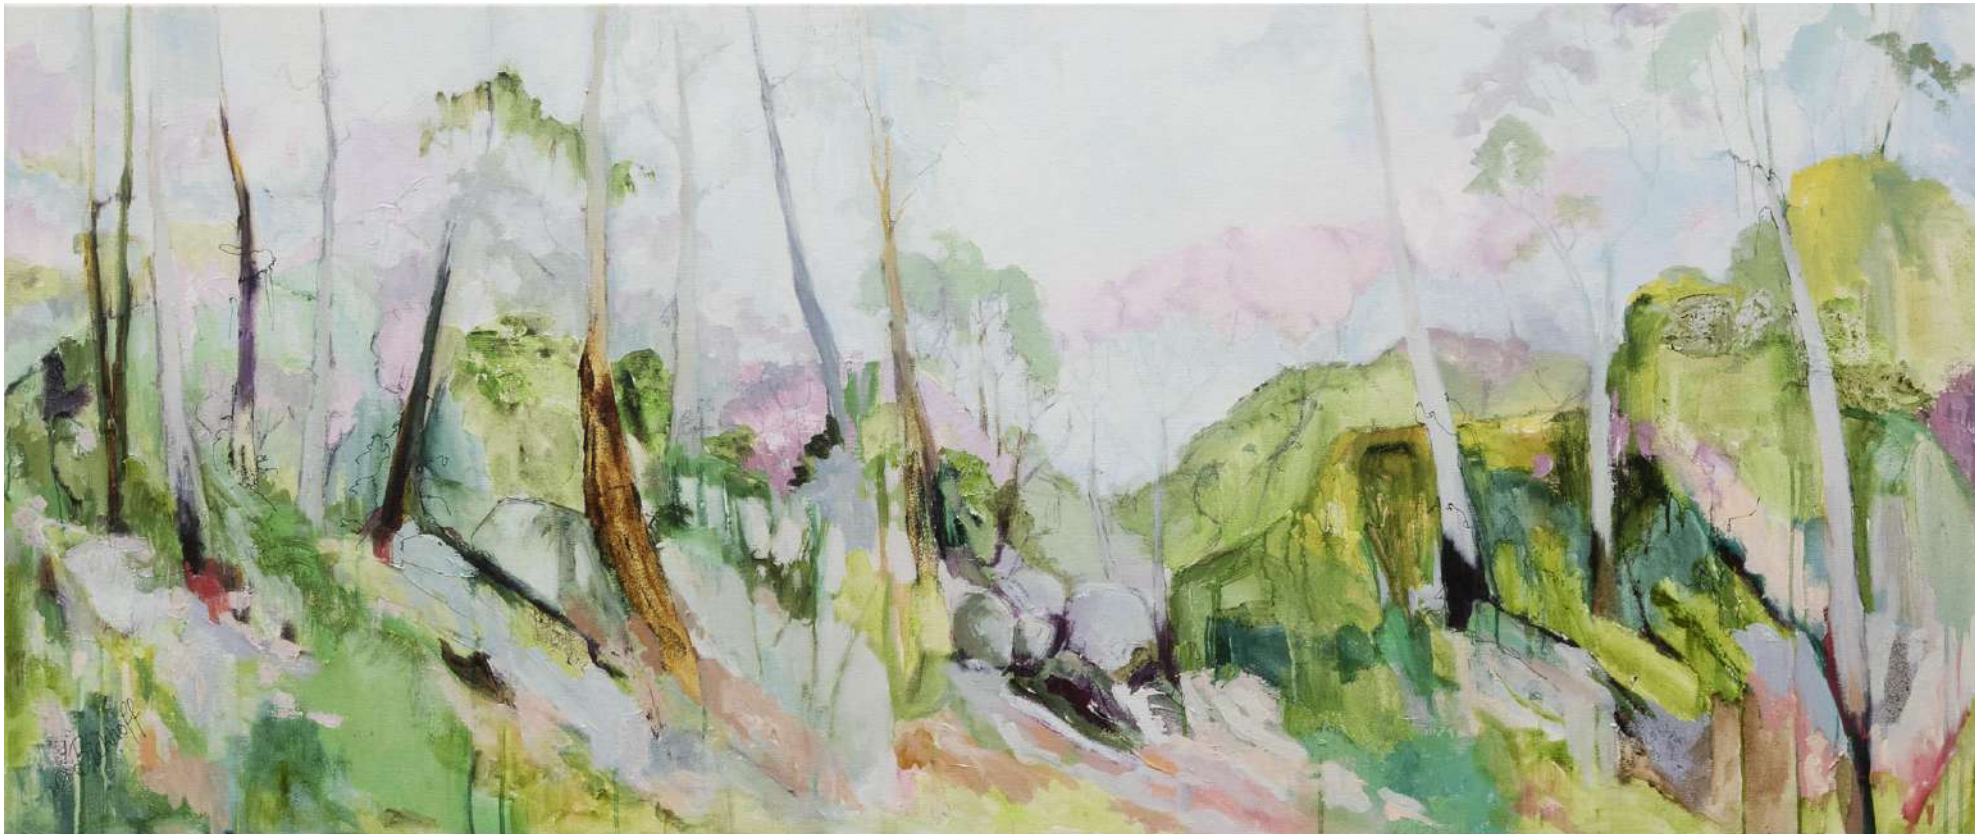

**'That Summer Feeling'**

mixed media on belgian linen

122 x 92 cm

**\$3,700**

**'Such Magnificence for One Afternoon'**

mixed media on belgian linen

122 x 92 cm

**\$3,700**