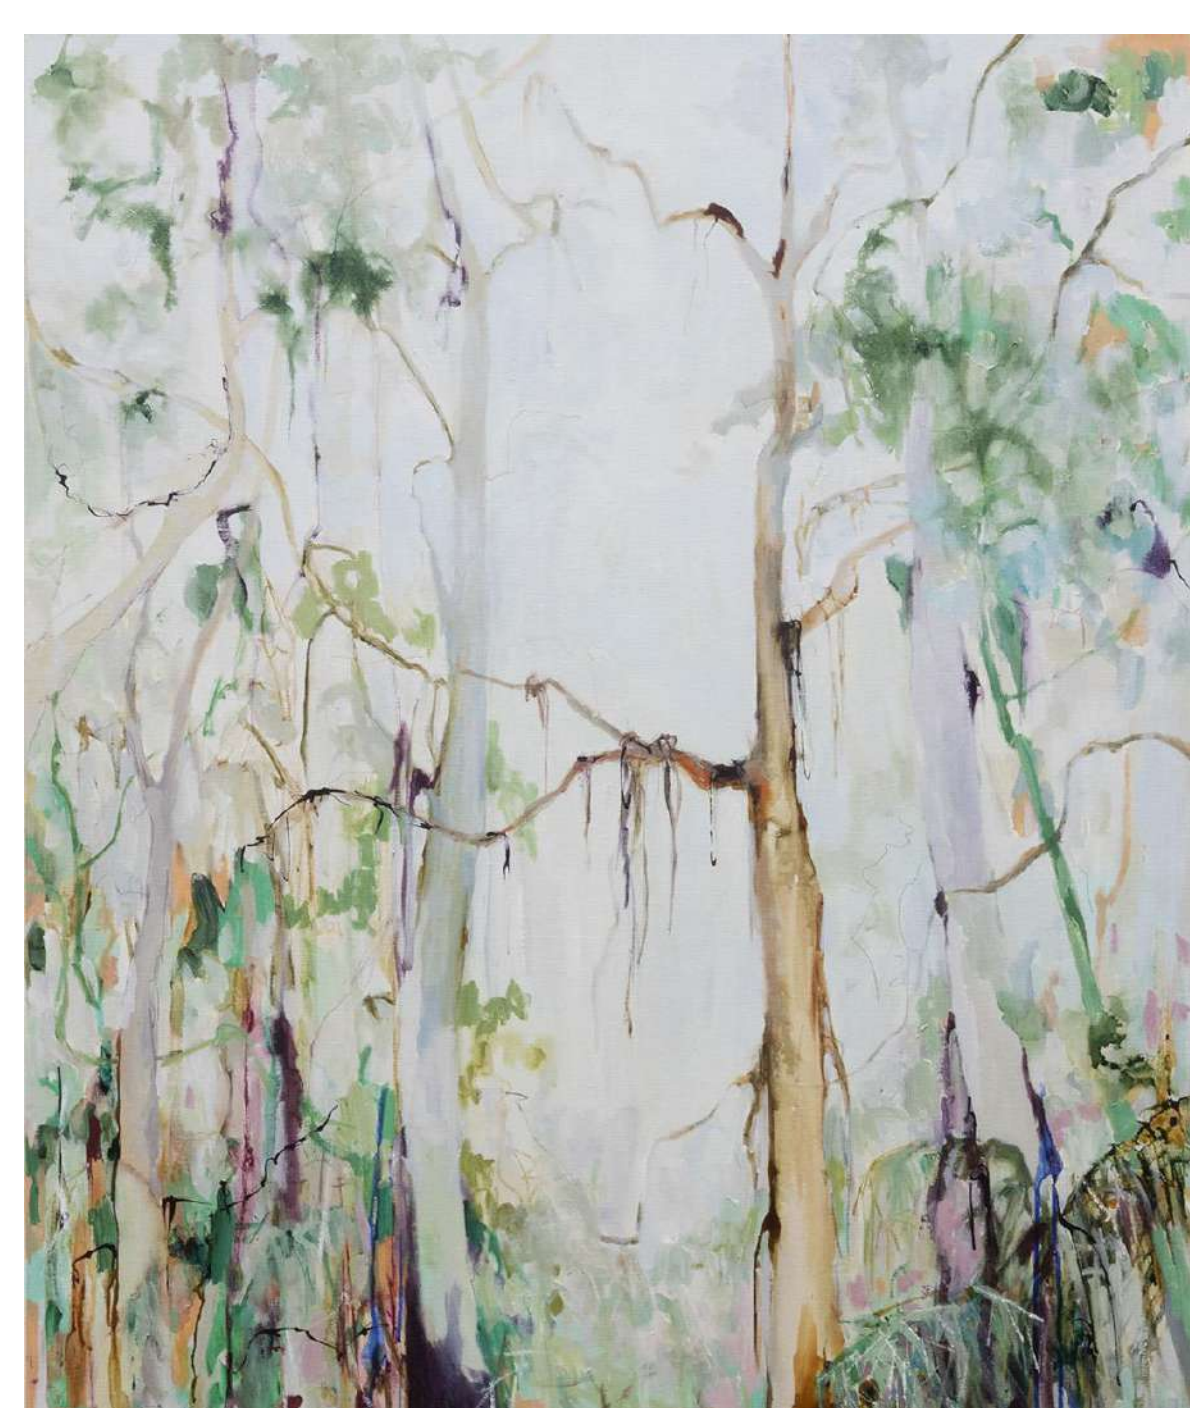

Manyung Gallery Group

LYNNE BICKHOFF

'Stories from the Forest Floor'

exhibition opening

Saturday May 20 & Sunday May 21

10am – 4pm

54 Mt Eliza Way, Mount Eliza

exhibition continues until June 3

[view exhibition here](#)

mteliza@manyunggallery.com.au

0473 003 479