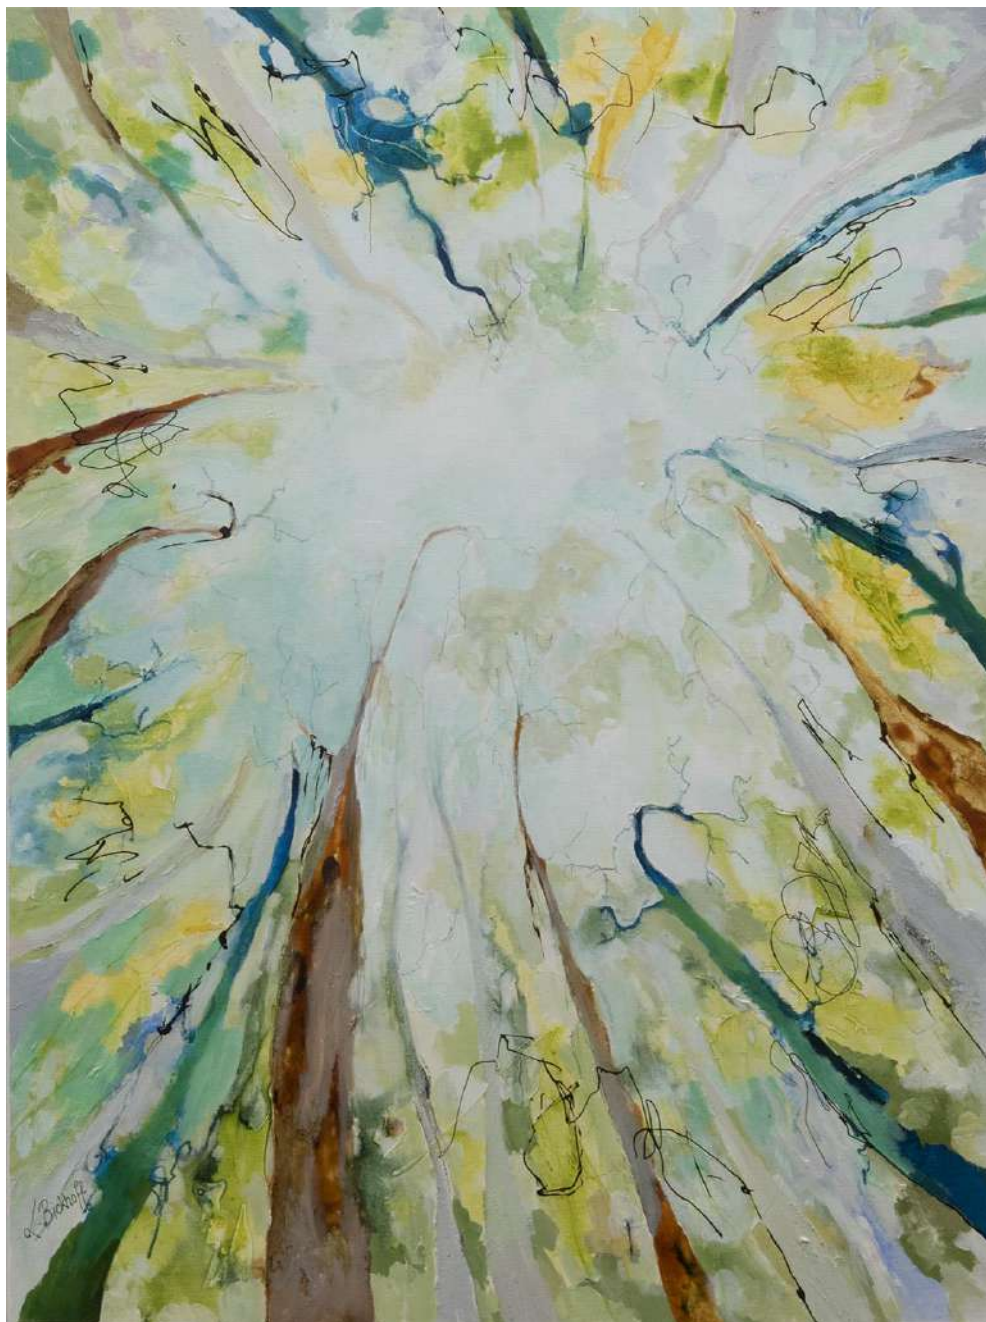

'Golden Summer'

mixed media on belgian linen

122 x 92 cm

$3,700