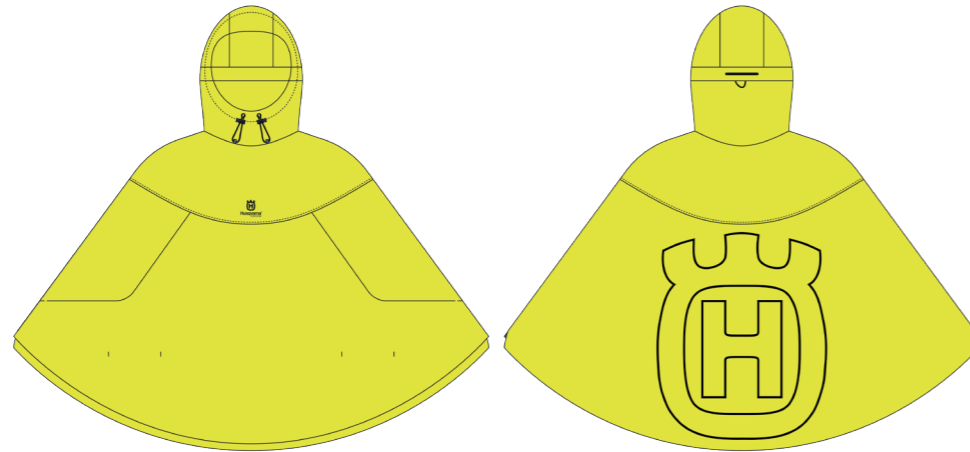

Rain Poncho

Description	Item no.
Rain Poncho S/M	3HB220049202
Rain Poncho M/L	3HB220049203
Rain Poncho L/XL	3HB220049204

Notes

Offroad

Pathfinder Collection

Pathfinder Helmet

Pathfinder Jerseys

Pathfinder Shorts / Pants