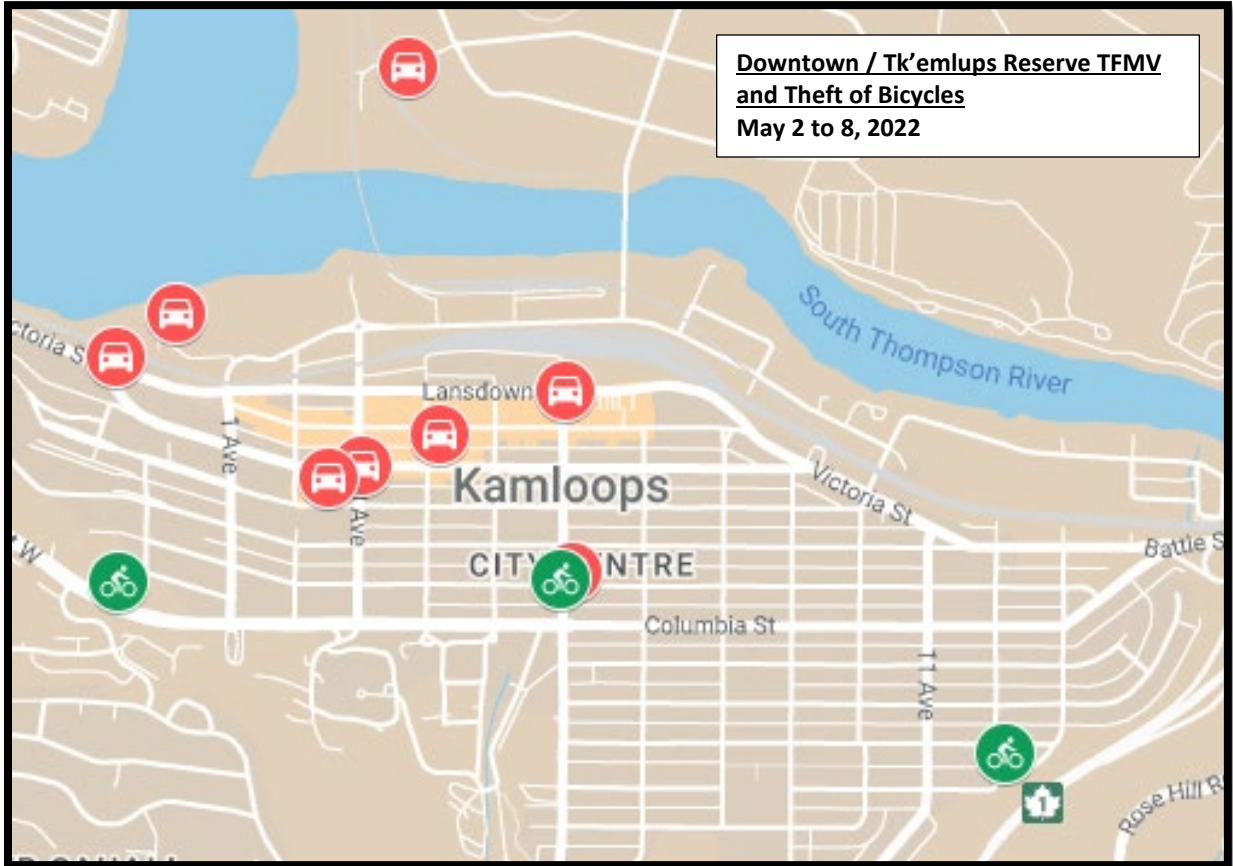

**Theft from Motor Vehicle and Theft of Bicycle Maps: May 2<sup>nd</sup> to 8<sup>th</sup>, 2022**

25 Theft from Motor Vehicles reported May 2<sup>nd</sup> to 8<sup>th</sup>, 2022 (Shown in Orange)

6 Thefts of Bicycle reported from May 2<sup>nd</sup> to 8<sup>th</sup>, 2022 (Shown in Green)

Figure 1: Kamloops Overview Map Theft from MV and Theft of Bicycles May 2<sup>nd</sup> to 8<sup>th</sup>, 2022.

Figure 2: North Shore Theft from MV and Theft of Bicycles May 2<sup>nd</sup> to 8<sup>th</sup>, 2022.

Figure 3: Downtown / Tk'emlups Reserve Map Theft from MV and Theft of Bicycles May 2<sup>nd</sup> to 8<sup>th</sup>, 2022

Figure 4: Sahali / Aberdeen Map Theft from MV and Theft of Bicycles May 2<sup>nd</sup> to 8<sup>th</sup>, 2022

Figure 6: Valleyview Theft from MV and Theft of Bicycles May 2<sup>nd</sup> to 8<sup>th</sup>, 2022.