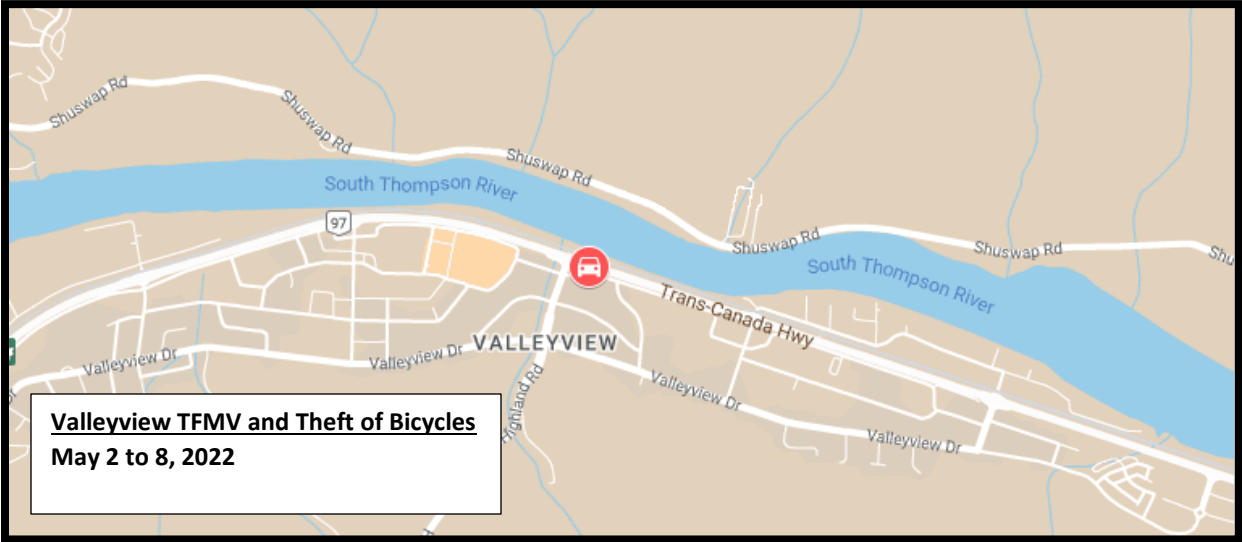

Figure 3: Downtown / Tk'emlups Reserve Map Theft from MV and Theft of Bicycles May 2<sup>nd</sup> to 8<sup>th</sup>, 2022

Figure 4: Sahali / Aberdeen Map Theft from MV and Theft of Bicycles May 2<sup>nd</sup> to 8<sup>th</sup>, 2022

Figure 6: Valleyview Theft from MV and Theft of Bicycles May 2<sup>nd</sup> to 8<sup>th</sup>, 2022.