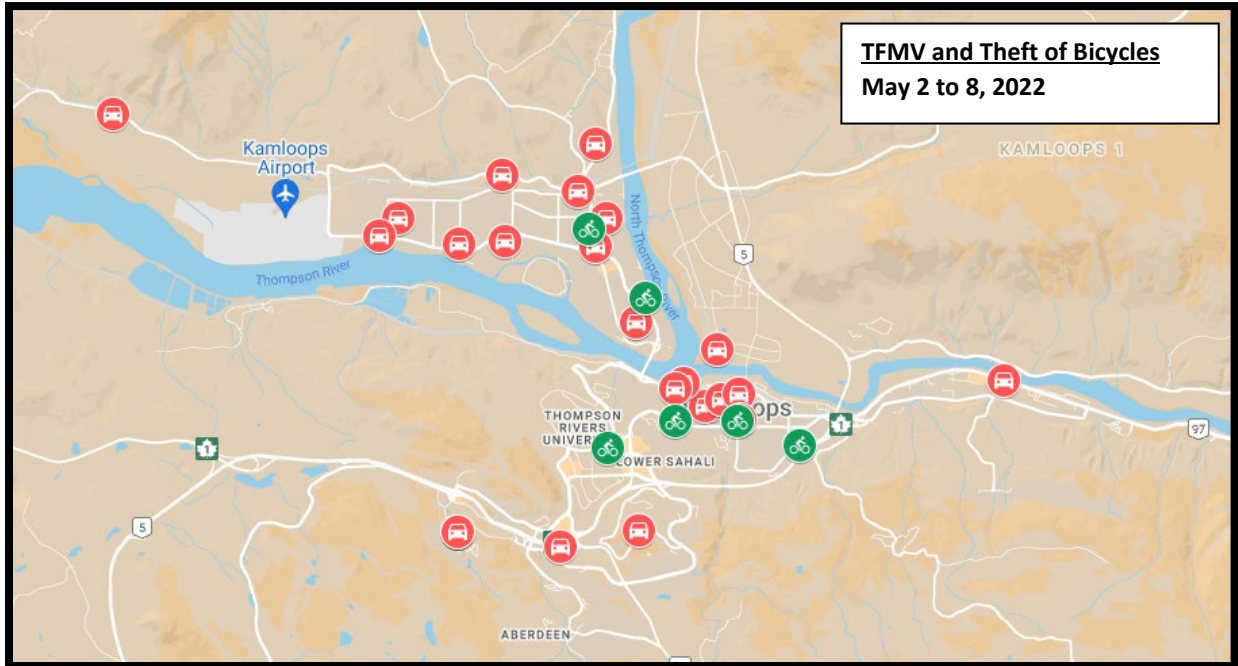

**Theft from Motor Vehicle and Theft of Bicycle Maps: May 2<sup>nd</sup> to 8<sup>th</sup>, 2022**

25 Theft from Motor Vehicles reported May 2<sup>nd</sup> to 8<sup>th</sup>, 2022 (Shown in Orange)

6 Thefts of Bicycle reported from May 2<sup>nd</sup> to 8<sup>th</sup>, 2022 (Shown in Green)

Figure 1: Kamloops Overview Map Theft from MV and Theft of Bicycles May 2<sup>nd</sup> to 8<sup>th</sup>, 2022.

Figure 2: North Shore Theft from MV and Theft of Bicycles May 2<sup>nd</sup> to 8<sup>th</sup>, 2022.

Figure 3: Downtown / Tk'emlups Reserve Map Theft from MV and Theft of Bicycles May 2<sup>nd</sup> to 8<sup>th</sup>, 2022

Figure 4: Sahali / Aberdeen Map Theft from MV and Theft of Bicycles May 2<sup>nd</sup> to 8<sup>th</sup>, 2022

Figure 6: Valleyview Theft from MV and Theft of Bicycles May 2<sup>nd</sup> to 8<sup>th</sup>, 2022.