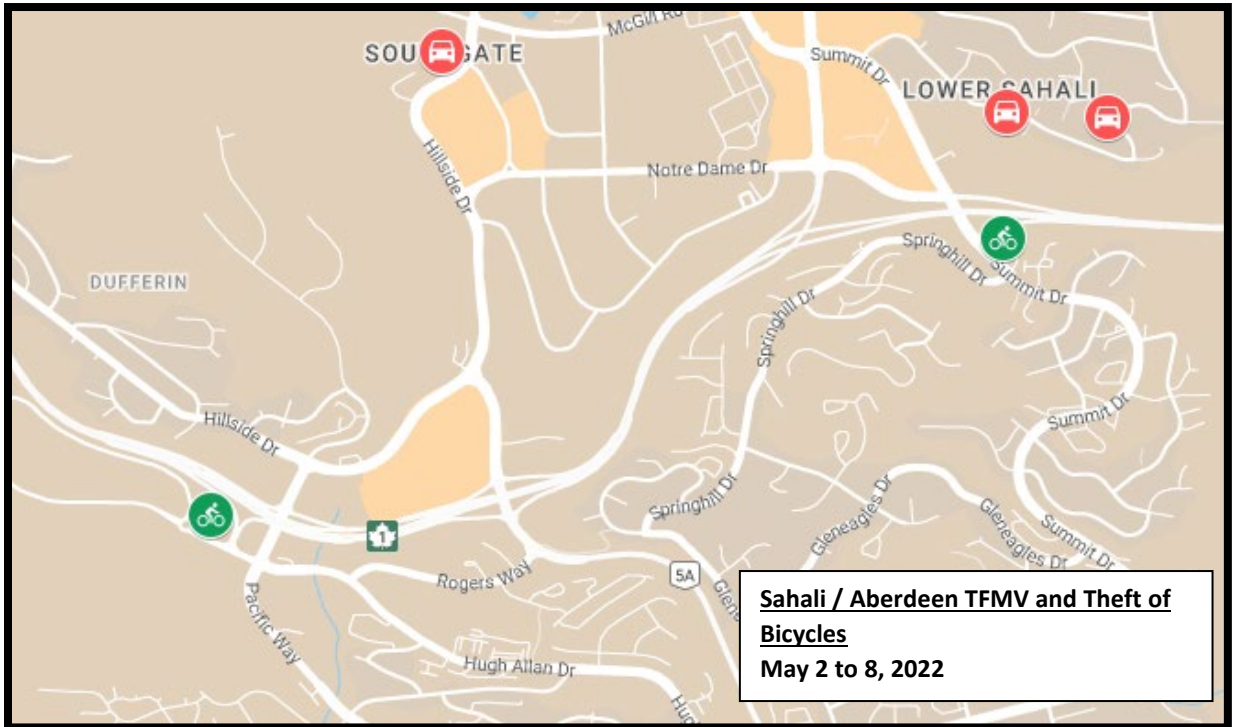

Figure 3: Downtown / Tk'emlups Reserve Map Theft from MV and Theft of Bicycles May 2<sup>nd</sup> to 8<sup>th</sup>, 2022

Figure 4: Sahali / Aberdeen Map Theft from MV and Theft of Bicycles May 2<sup>nd</sup> to 8<sup>th</sup>, 2022

Figure 6: Valleyview Theft from MV and Theft of Bicycles May 2<sup>nd</sup> to 8<sup>th</sup>, 2022.