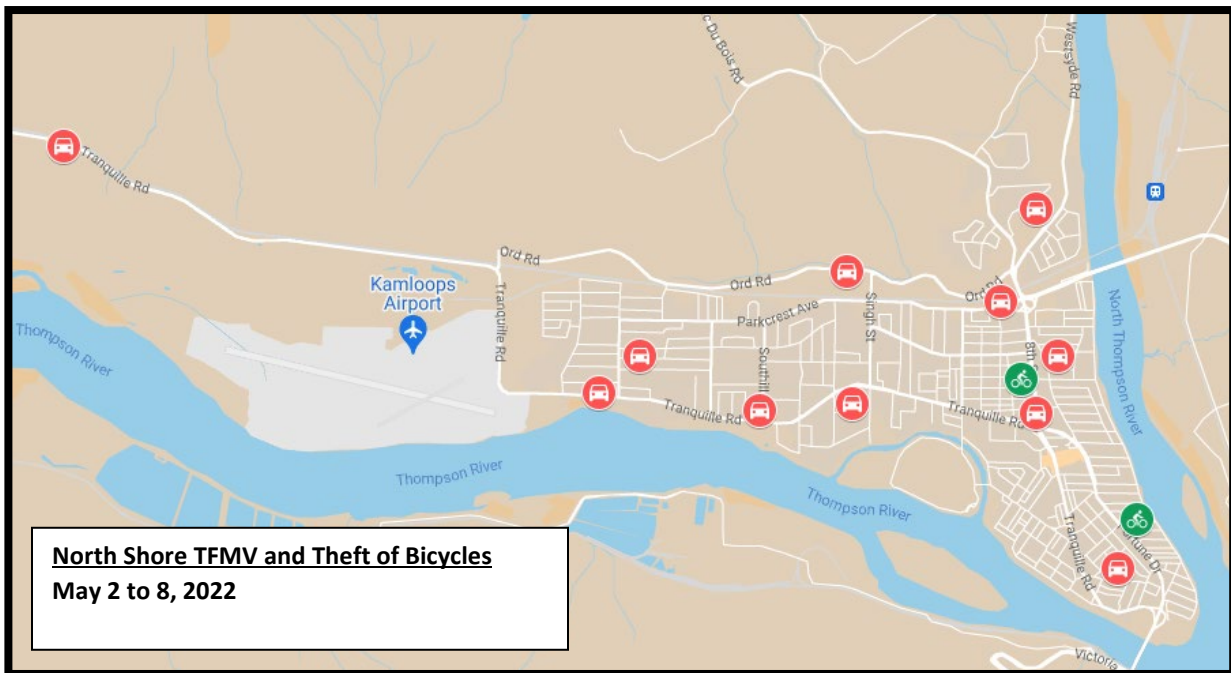

**Theft from Motor Vehicle and Theft of Bicycle Maps: May 2<sup>nd</sup> to 8<sup>th</sup>, 2022**

25 Theft from Motor Vehicles reported May 2<sup>nd</sup> to 8<sup>th</sup>, 2022 (Shown in Orange)

6 Thefts of Bicycle reported from May 2<sup>nd</sup> to 8<sup>th</sup>, 2022 (Shown in Green)

Figure 1: Kamloops Overview Map Theft from MV and Theft of Bicycles May 2<sup>nd</sup> to 8<sup>th</sup>, 2022.

Figure 2: North Shore Theft from MV and Theft of Bicycles May 2<sup>nd</sup> to 8<sup>th</sup>, 2022.

Figure 3: Downtown / Tk'emlups Reserve Map Theft from MV and Theft of Bicycles May 2<sup>nd</sup> to 8<sup>th</sup>, 2022

Figure 4: Sahali / Aberdeen Map Theft from MV and Theft of Bicycles May 2<sup>nd</sup> to 8<sup>th</sup>, 2022

Figure 6: Valleyview Theft from MV and Theft of Bicycles May 2<sup>nd</sup> to 8<sup>th</sup>, 2022.