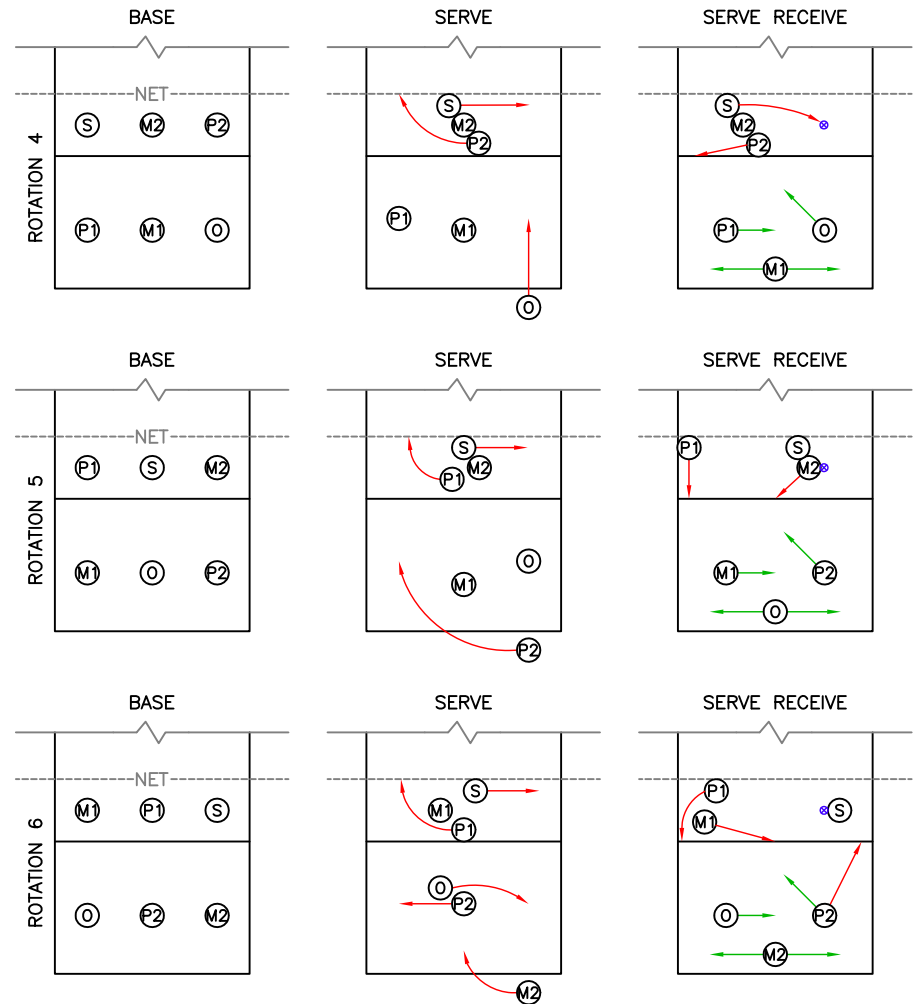

SETTER BACKROW

SETTER FRONT ROW

LEGEND

SERVE RECEIVE LANE COVERAGE

SERVE RECEIVE ZONE COVERAGE

PLAYERS TO DETERMINE WHO GETS SEAMS BEFORE BALL IS SERVED

DEFENSE (POWER)

DEFENSE (MIDDLE)

DEFENSE (OFFSIDE)