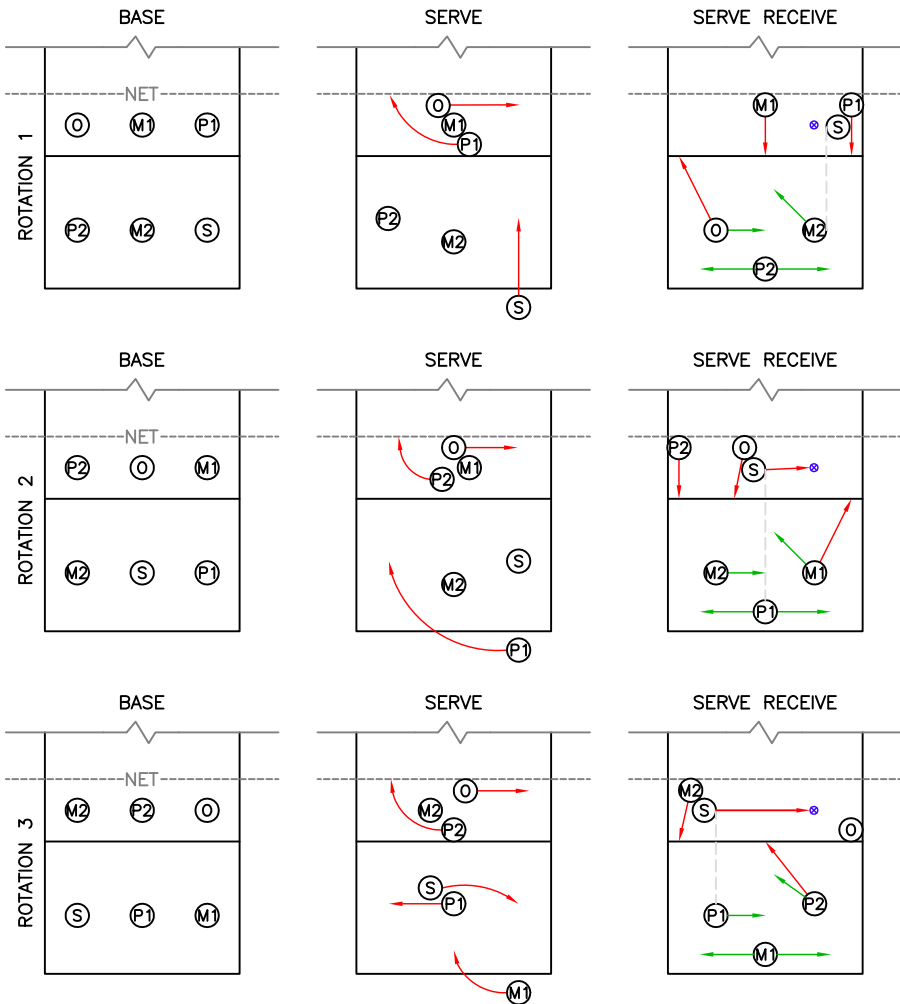

SETTER BACKROW

SETTER FRONT ROW

LEGEND

SERVE RECEIVE LANE COVERAGE

SERVE RECEIVE ZONE COVERAGE

PLAYERS TO DETERMINE WHO GETS SEAMS BEFORE BALL IS SERVED

DEFENSE (POWER)

DEFENSE (MIDDLE)

DEFENSE (OFFSIDE)