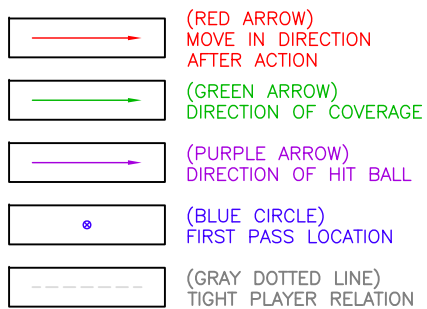

SETTER BACKROW

SETTER FRONT ROW

LEGEND

SERVE RECEIVE LANE COVERAGE

SERVE RECEIVE ZONE COVERAGE

PLAYERS TO DETERMINE WHO GETS SEAMS BEFORE BALL IS SERVED

DEFENSE (POWER)

DEFENSE (MIDDLE)

DEFENSE (OFFSIDE)