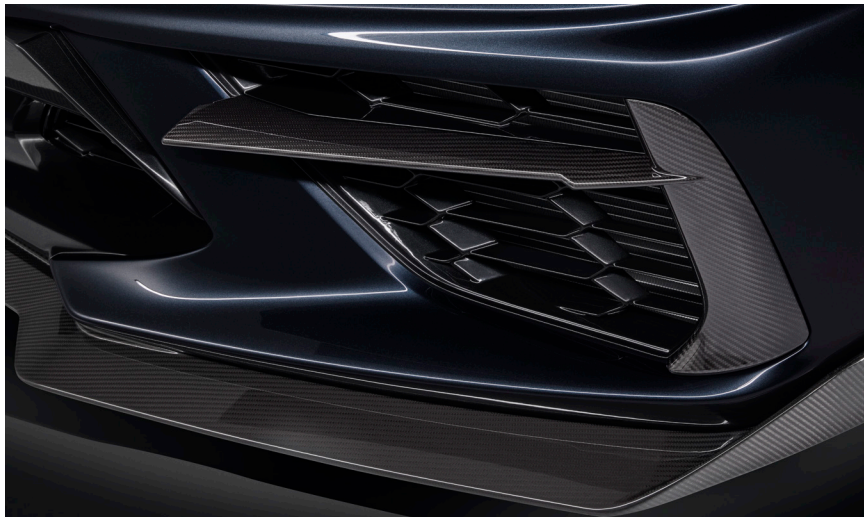

ACCESSORIES

ACCESSORIES

Preproduction 2020 Corvette Stingray shown with available Ground Effects Kit in Visible Carbon Fiber, Mirror Caps in Visible Carbon Fiber, Fender Hash Marks in Midnight Silver with Carbon Flash Metallic Accents, Grille Insert in Visible Carbon Fiber and High Wing Spoiler. Actual production model may vary.

EVERYTHING HAS LED TO THIS

The **2020 CORVETTE STINGRAY** brings forth an all-new lineup of **ACCESSORIES**, designed and engineered specifically for the next-generation. Visit your Chevrolet Dealer to explore the next level of **PERSONALIZATION** and create what you have always dreamed possible.

ELEVATE YOUR
EXPRESSION

TOP Grille Insert in Visible Carbon Fiber **MIDDLE** Mirror Caps in Visible Carbon Fiber
BOTTOM Splash Guards, Molded in Color

TOP Ground Effects Kit in Carbon Fiber Painted Carbon Flash Metallic **BOTTOM** Ground Effects Kit in Visible Carbon Fiber

SET THE TREND

TOP LEFT
19-Inch Front and 20-Inch Rear 5-Trident Spoke Wheels in Black with Black Lug Nuts

BOTTOM LEFT
Adam's Polishes® Tire and Wheel Kit

RIGHT
19-Inch Front and 20-Inch Rear 5-Open Spoke Wheels in Performance Pewter