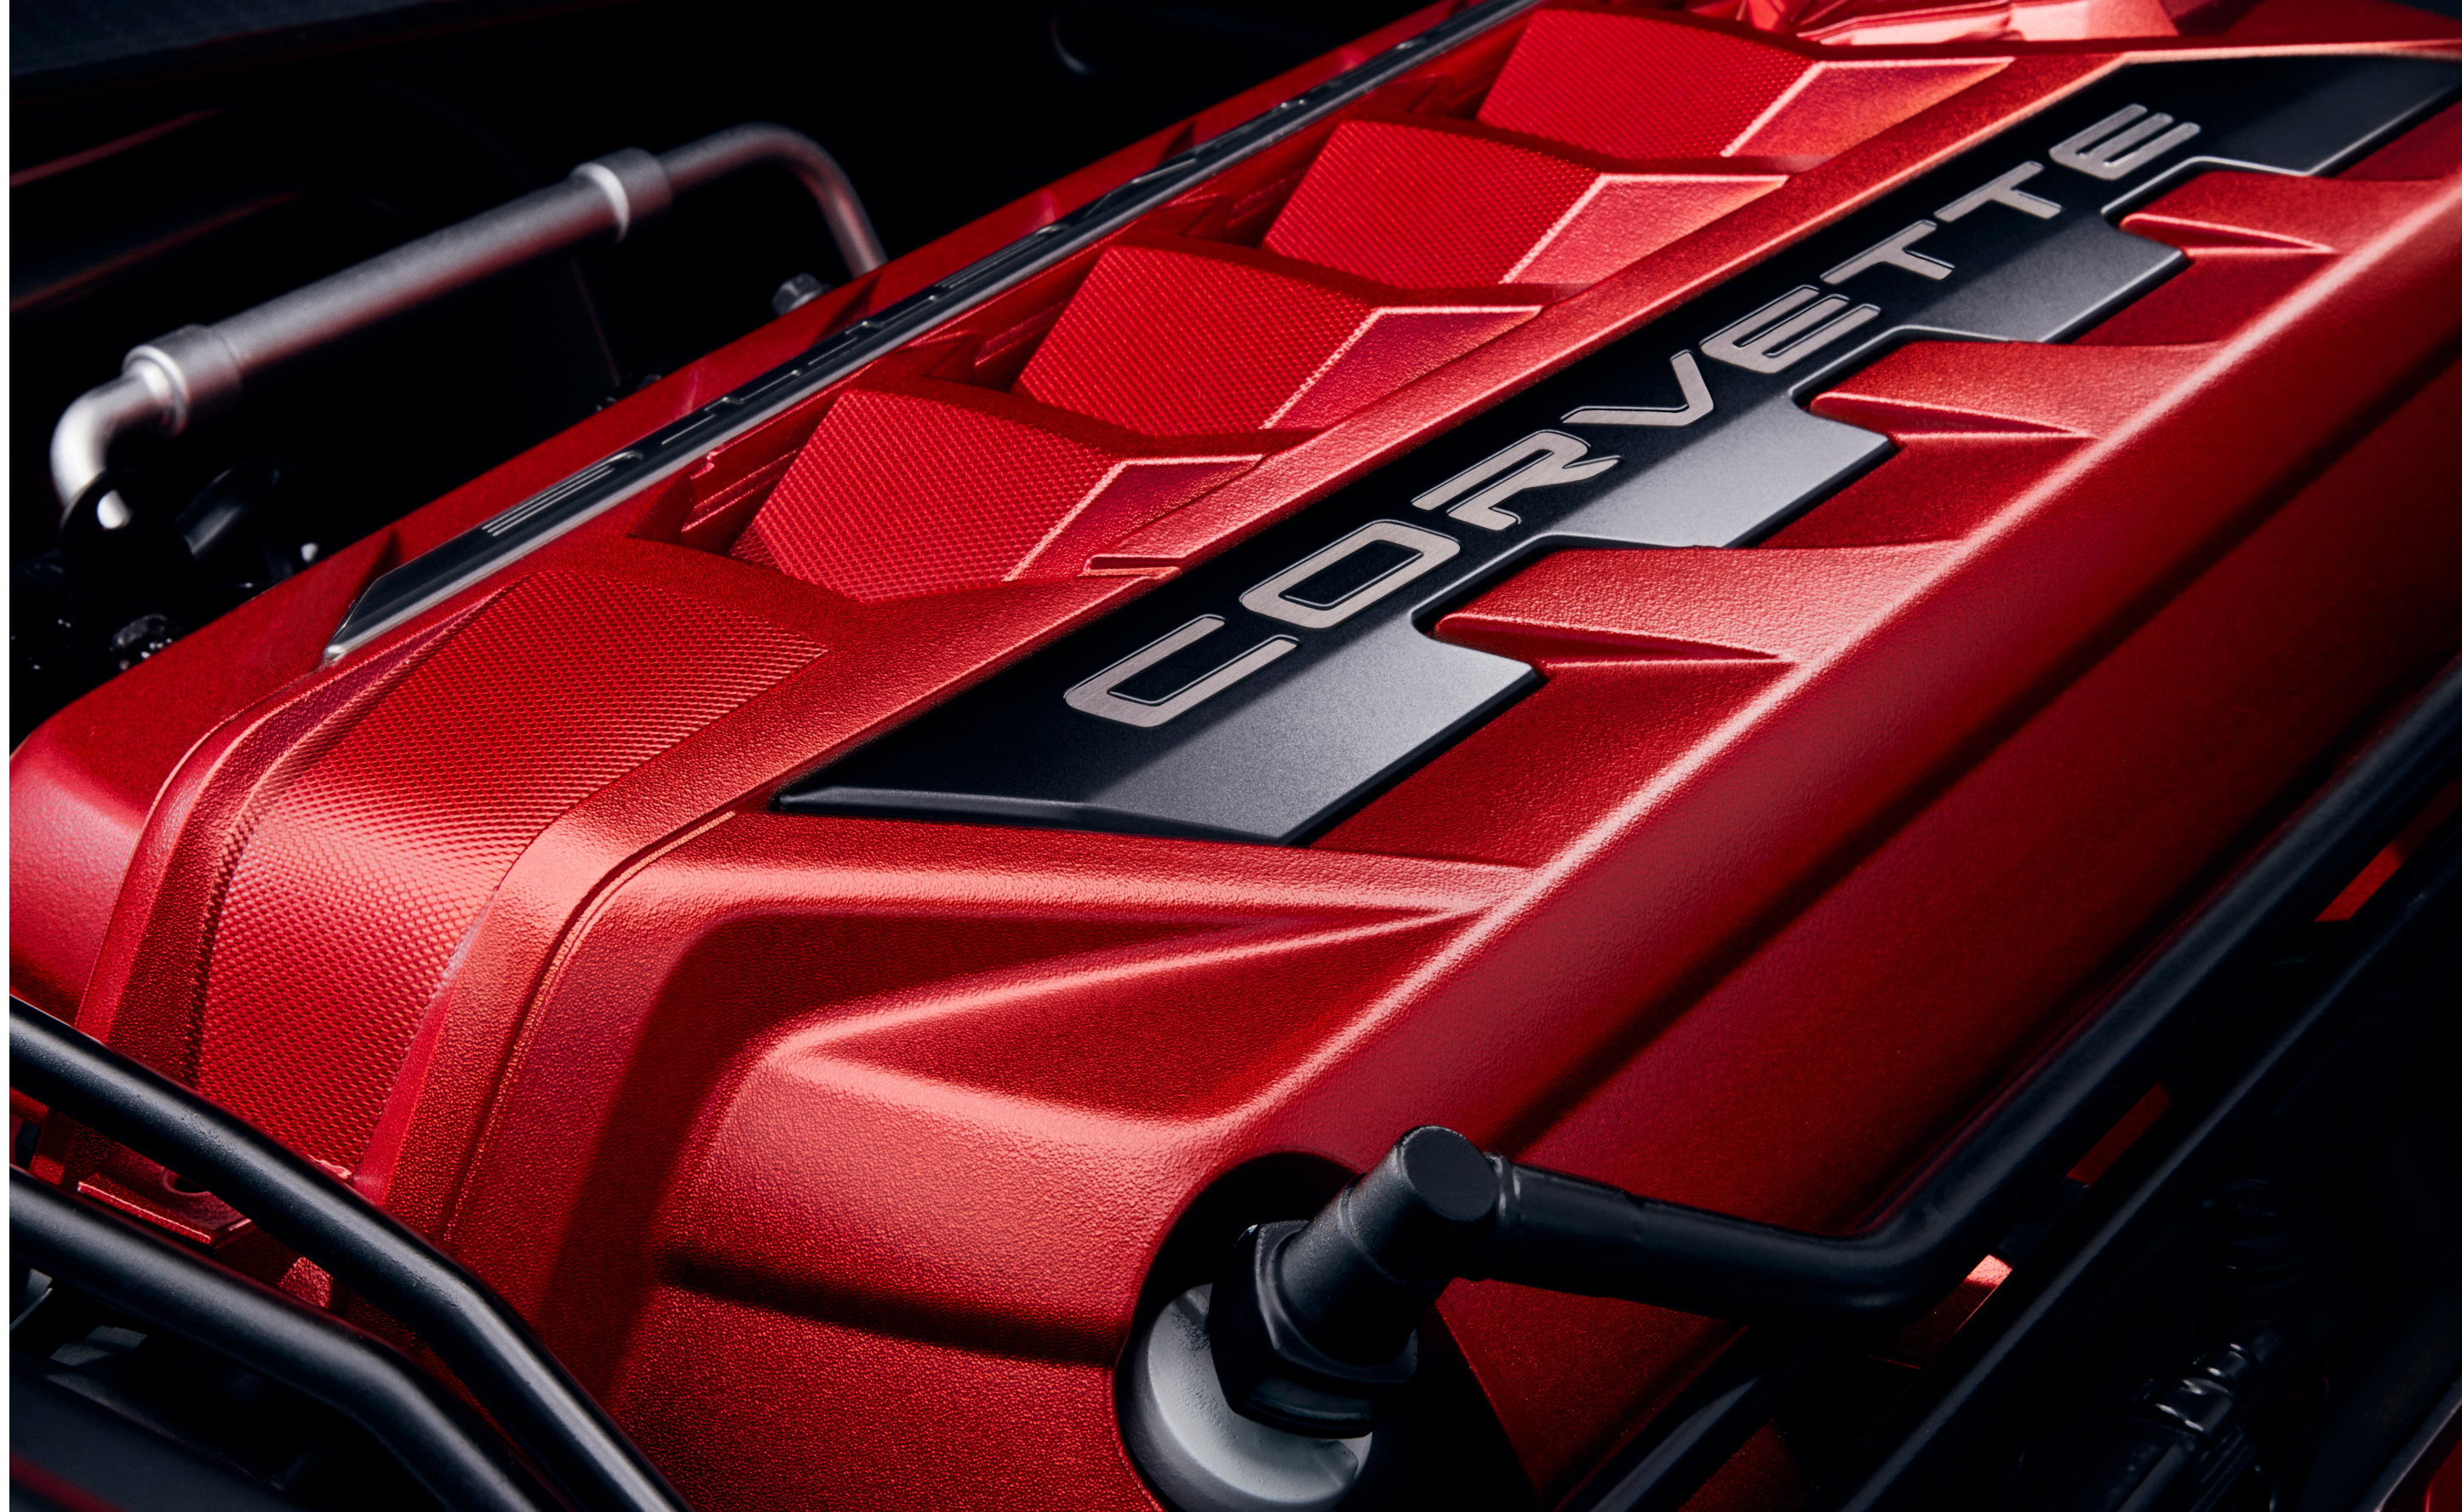

6.2L Engine Cover in Edge Red