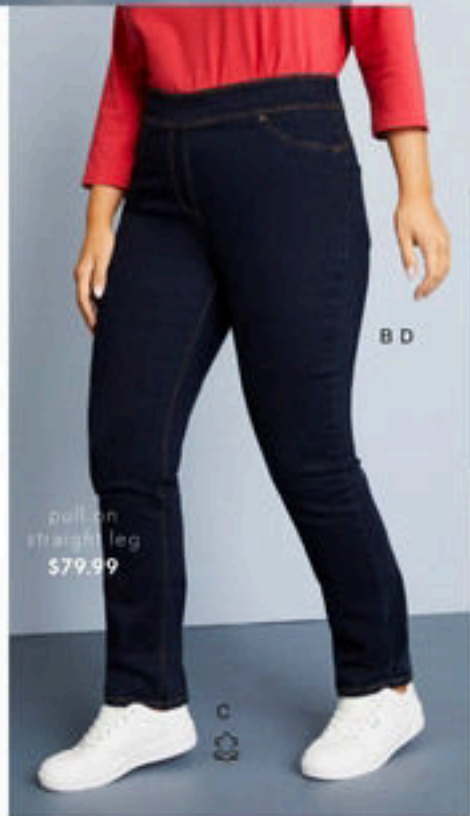

pull on
straight leg
$79.99