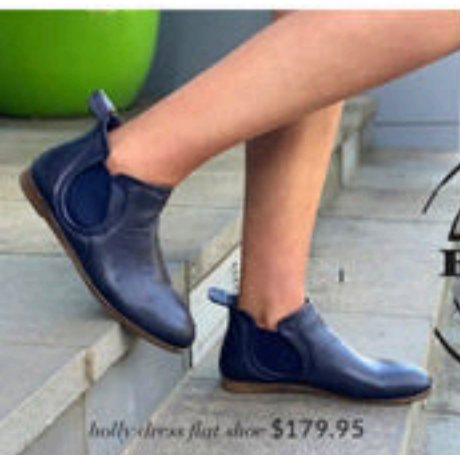

holly dress flat shoe $179.95