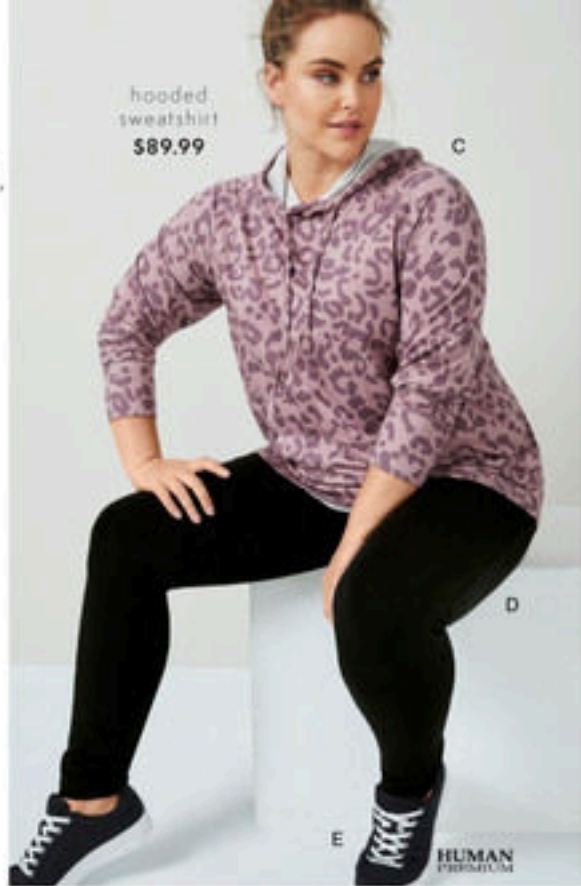

**F. REAL GEMSTONE STUD EARRINGS** 18K gold plated. Brass. Ruby. Style 215X 253222 \$99.95

C

**FIND YOUR MOTIVATION IN  
NEW LOOK SWEATS & LEGGINGS,  
SHAPED FOR COMFORT WITH  
SUPER COOL LOOKS.**

zip  
leggings  
\$59.99