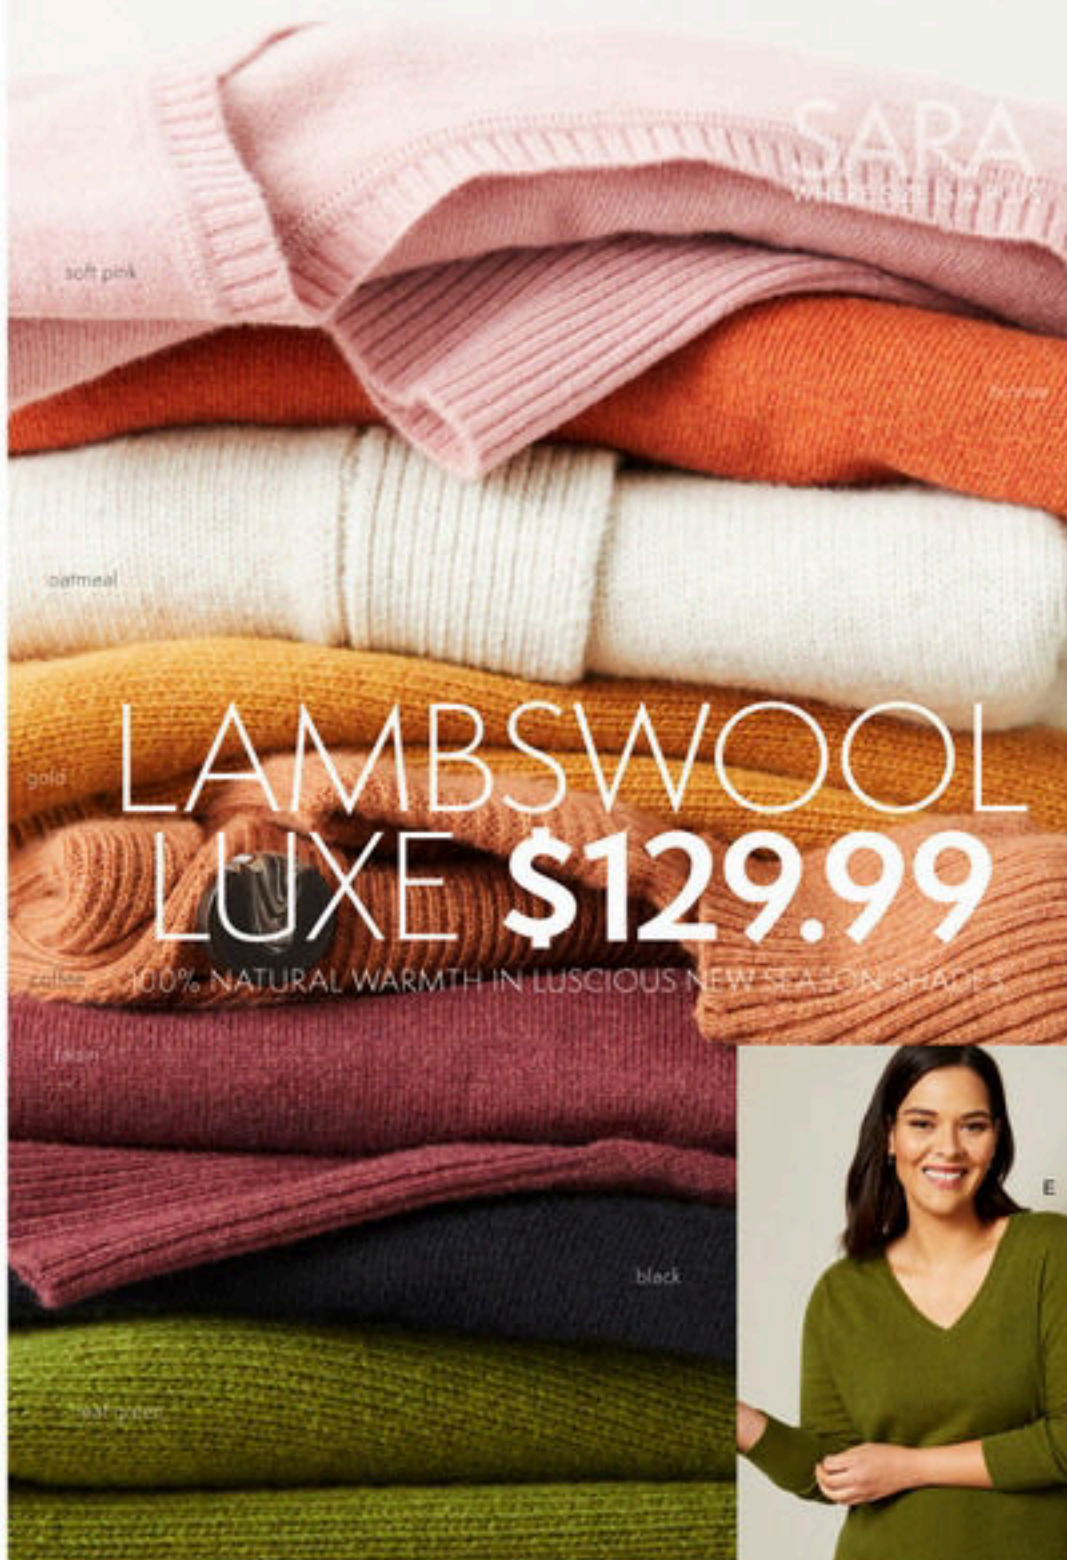

LAMBSWOOL LUXE $129.99

100% NATURAL WARMTH IN LUSCIOUS NEW SEASON SHADES

**D. SARA PULL ON STRAIGHT LEG
JEANS** Dark wash: cotton/polyester/
viscose/elastane. Elasticated waistband.
Dark Wash 14, 16, 18, 20, 24.
Mid Wash 14, 16, 18, 20.
See also page 10.
Style 215X 214451 $79.99

**E. SARA LAMBSWOOL
V NECK SWEATER**
100% lambswool. Black,
Bronze, Leaf Green, Oatmeal,
Raisin, Soft Pink 1X, 2X, 3X, 4X.
Style 215X 218528 $129.99