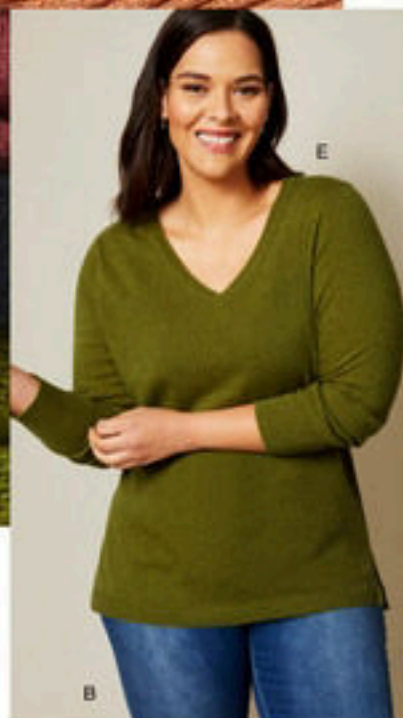

V NECK

LAMBSWOOL LUXE $129.99

100% NATURAL WARMTH IN LUSCIOUS NEW SEASON SHADES

**D. SARA PULL ON STRAIGHT LEG
JEANS** Dark wash: cotton/polyester/
viscose/elastane. Elasticated waistband.
Dark Wash 14, 16, 18, 20, 24.
Mid Wash 14, 16, 18, 20.
See also page 10.
Style 215X 214451 $79.99

**E. SARA LAMBSWOOL
V NECK SWEATER**
100% lambswool. Black,
Bronze, Leaf Green, Oatmeal,
Raisin, Soft Pink 1X, 2X, 3X, 4X.
Style 215X 218528 $129.99