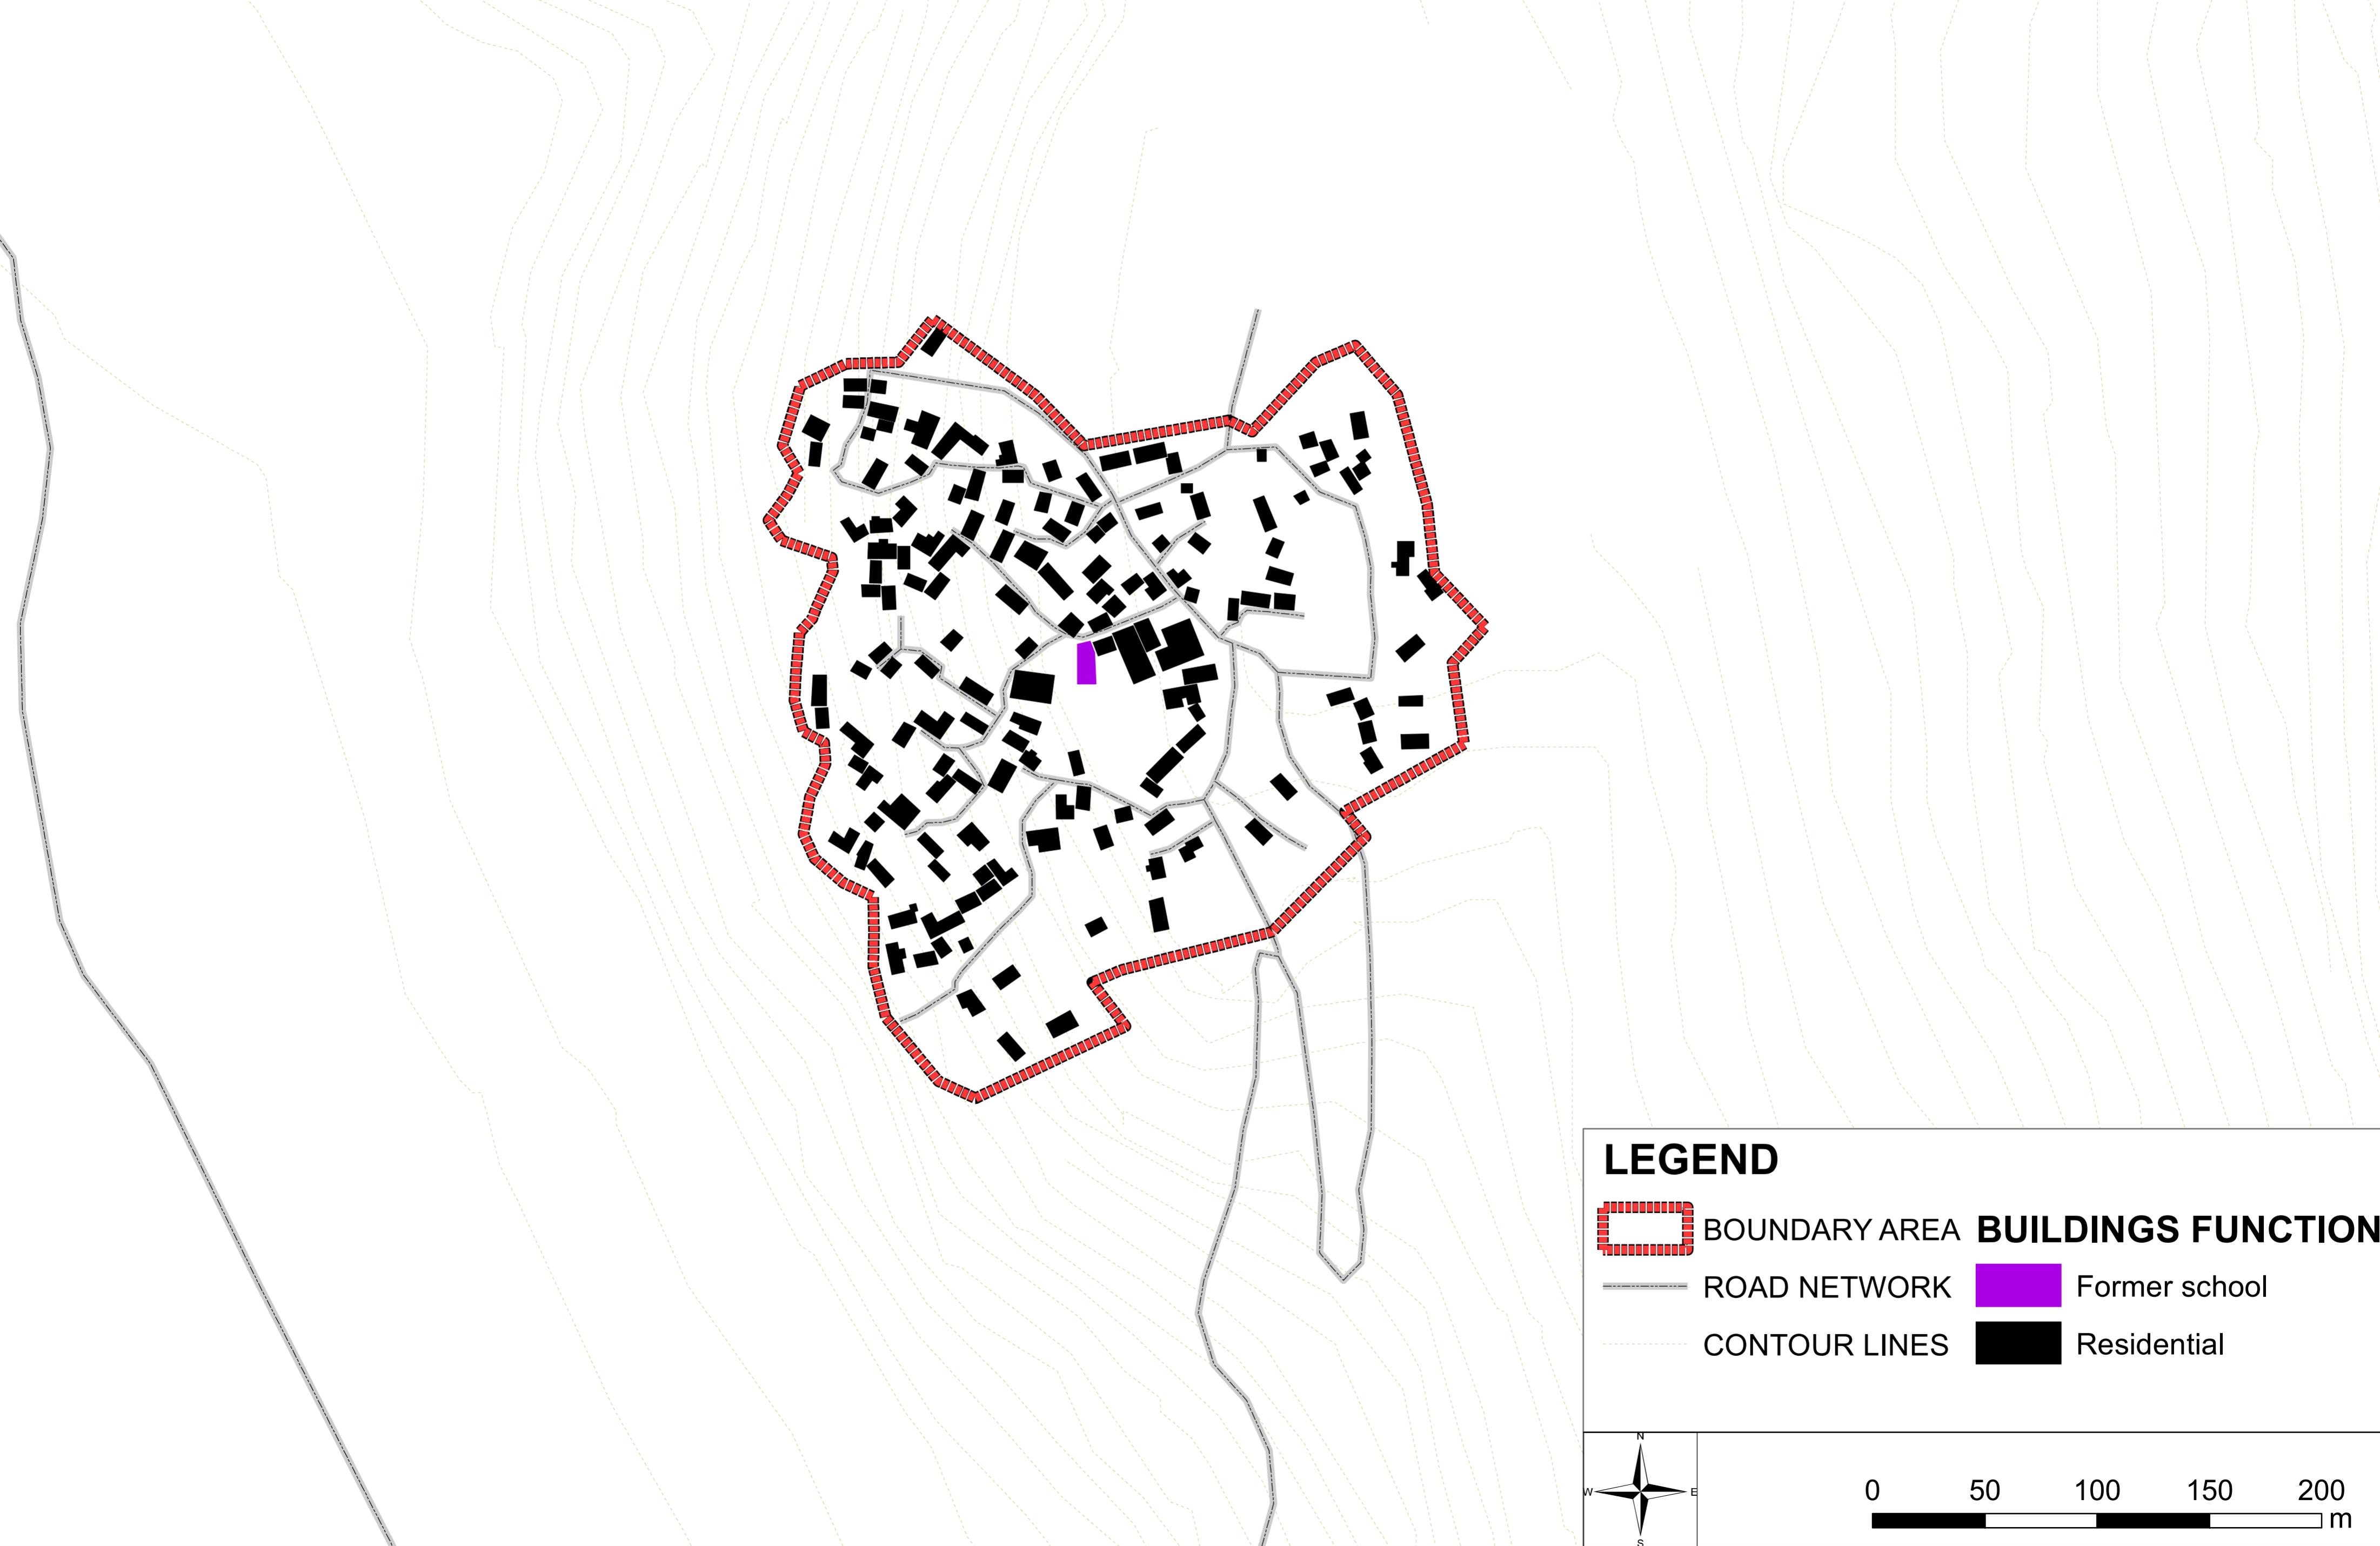

SOCIAL AND SERVICE BUILDINGS_QEPARO_OLD VILLAGE

SOURCE: ASIG, AKPT, MUNICIPALITY OF HIMARA, IP3 MAP SCALE 1:2000

LEGEND

- | | | |
|---|---------------|---|
|  | BOUNDARY AREA | BUILDINGS FUNCTION |
|  | ROAD NETWORK |  Former school |
|  | CONTOUR LINES |  Residential |