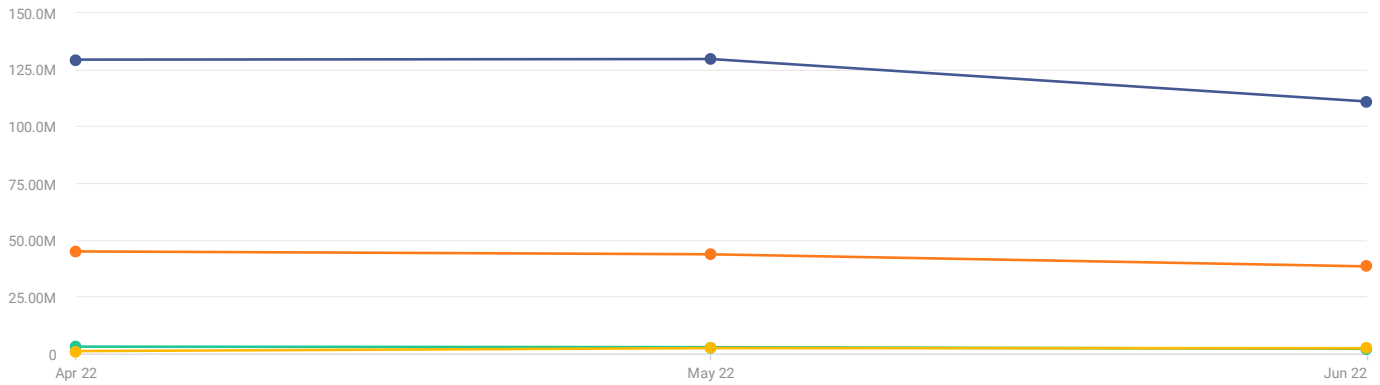

Traffic & Engagement

Total visits ⓘ

Apr 2022 - Jun 2022 🌐 Worldwide

Device distribution ⓘ

Apr 2022 - Jun 2022 🌐 Worldwide

Engagement ⓘ

Apr 2022 - Jun 2022 🌐 Worldwide 📄 All traffic

Metric	9anime.id	9anime.to	9anime.me	9anime.pl
📅 Monthly visits	123.3M 🏆	42.38M	2.700M	1.998M
👤 Monthly unique visitors	9.028M 🏆	5.566M	1.106M	314,048
👤 Visits / Unique visitors	13.66 🏆	7.61	2.44	6.36
🕒 Visit duration	00:20:29 🏆	00:02:08	00:00:40	00:18:53
📄 Pages per visit	5.01 🏆	2.59	1.30	4.54
📈 Bounce rate	30.84% 🏆	44.42%	77.37%	32.5%

👤 Deduplicated audience BETA

Gain access to more insights

Visits Over Time ⓘ

Apr 2022 - Jun 2022 🌐 Worldwide 📱 All traffic

9anime.id
 9anime.to
 9anime.me
 9anime.pl
369.9M **127.1M** **8.100M** **5.994M**