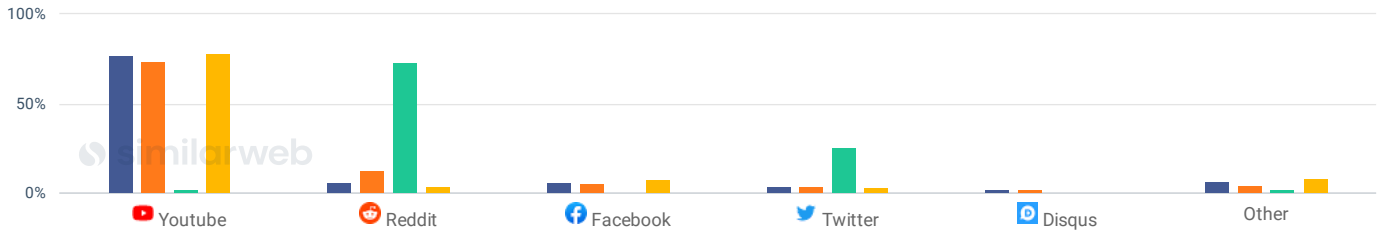

Social

9anime.id is in the lead with 2.04% social traffic

Social Traffic

Apr 2022 - Jun 2022 Worldwide Desktop

9anime.id 9anime.to 9anime.me 9anime.pl

Display Advertising

9anime.to is in the lead with <1% display ads traffic

Top publishers

Apr 2022 - Jun 2022 Worldwide Desktop

Publisher	Total Share	Group Traffic Share Split
9anime.to	27.65%	100%
discord.com	12.33%	97.7%
sylverlight.net	4.31%	100%
gamefly.com	4.31%	100%
secure.winred.com	4.31%	100%

Display Ad Network

Apr 2022 - Jun 2022 Worldwide Desktop

Ad Network	Total Group Traffic Share	Group Traffic Share Split
Unidentified Networks	69.90%	58.2% (9anime.to) / 41.3% (Other)
Google Display Network	20.45%	92.5%
Skimlinks	3.79%	36.6% (9anime.to) / 63.4% (Other)
Wi Get Media	1.08%	100%
Tradedoubler	0.47%	100%