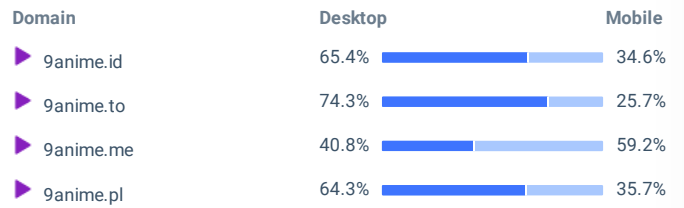

Traffic & Engagement

Total visits ⓘ

Apr 2022 - Jun 2022 🌐 Worldwide

Device distribution ⓘ

Apr 2022 - Jun 2022 🌐 Worldwide

Engagement ⓘ

Apr 2022 - Jun 2022 🌐 Worldwide 📄 All traffic

Metric	9anime.id	9anime.to	9anime.me	9anime.pl
📅 Monthly visits	123.3M 🏆	42.38M	2.700M	1.998M
👤 Monthly unique visitors	9.028M 🏆	5.566M	1.106M	314,048
👤 Visits / Unique visitors	13.66 🏆	7.61	2.44	6.36
🕒 Visit duration	00:20:29 🏆	00:02:08	00:00:40	00:18:53
📄 Pages per visit	5.01 🏆	2.59	1.30	4.54
📈 Bounce rate	30.84% 🏆	44.42%	77.37%	32.5%