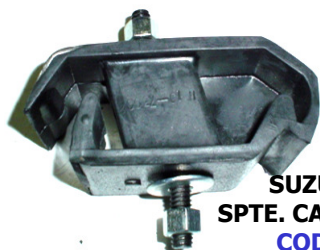

SAMURAI SJ410-413
SPT. MOTOR
COD. S0915
11610-8000

SAMURAI SJ410-414
SPT. CAJA PPAL
COD. S0914
11710-80010

SAMURAI
SJ 410-413
SPT. TRANSFER
COD. S0423
11610-83000

SAMURAI
SPT. CAJA
COD. S12203
113200-6000

SAMURAI SJ410-86
SPT. TRANSF.
COD. S12006
29612-8001
11-8000

SUZUKI LJ80
SPT. CAJA PEQUEÑO
COD. S0920
1171063220

SUZUKI LJ80
SPT. MOTOR DEL.
COD. S12009
11610-73001

SUZUKI LJ80
SPT. CAJA
GRANDE
COD. S12002
2961063221