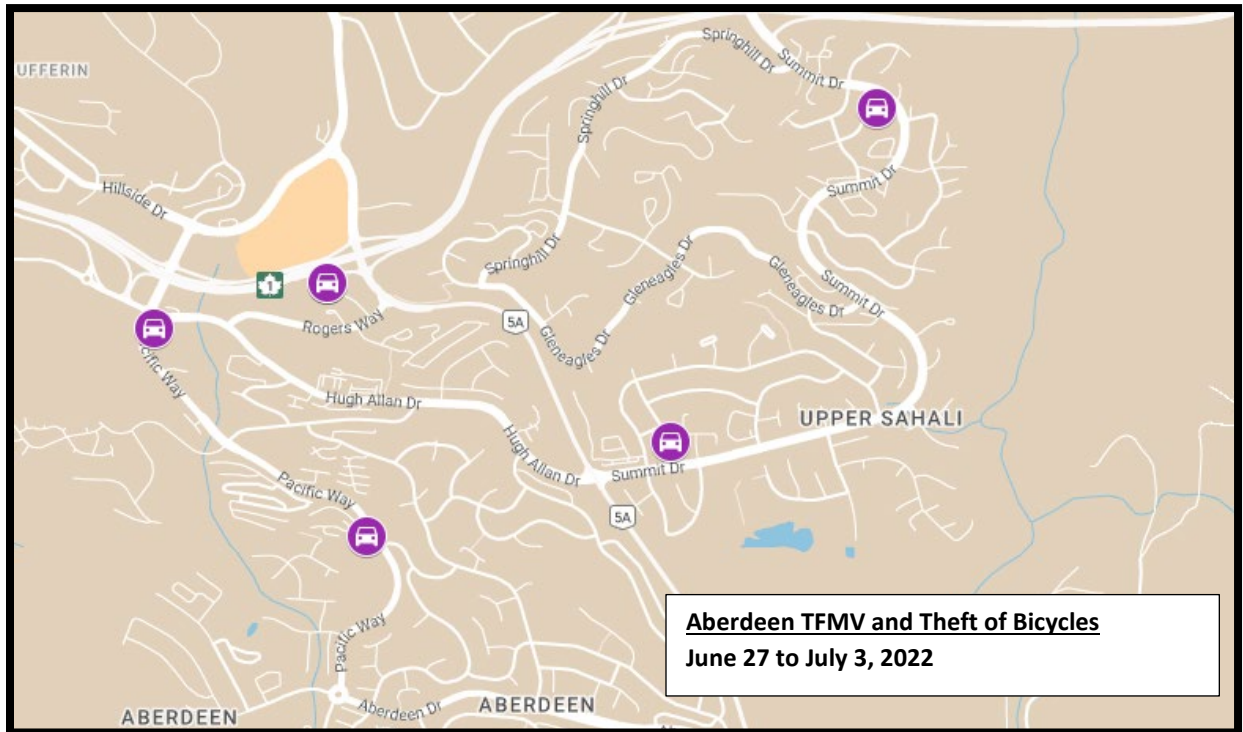

Figure 1: Kamloops Overview Map Theft from MV and Theft of Bicycles June 27th to July 3rd, 2022.

Figure 2: North Shore and Westmount Theft from MV and Theft of Bicycles June 27th to July 3rd, 2022

Figure 3: Downtown / TK'emlups Reserve Map Theft from MV and Theft of Bicycles June 27th to July 3rd, 2022

Figure 4: West End/ Sahali Map Theft from MV and Theft of Bicycles June 27th to July 3rd, 2022

Figure 5: Aberdeen Theft from MV and Theft of Bicycles June 27th to July 3rd, 2022

Figure 6: Valleyview Theft from MV and Theft of Bicycles June 27th to July 3rd, 2022

Figure 7 Heffley Creek Theft from MV and Theft of Bicycles June 27th to July 3rd, 2022