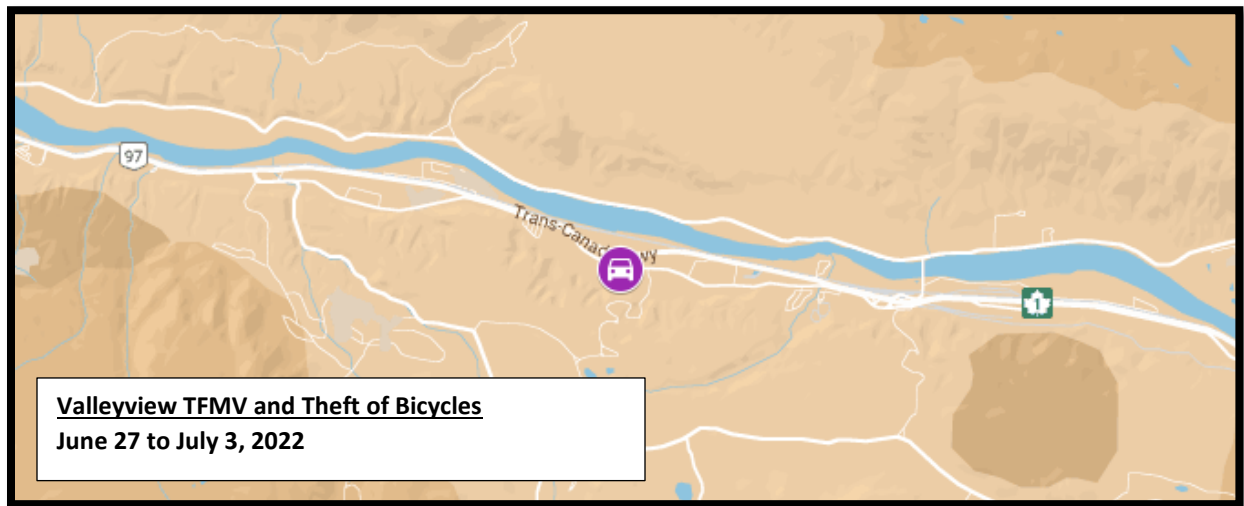

Figure 1: Kamloops Overview Map Theft from MV and Theft of Bicycles June 27th to July 3rd, 2022.

Figure 2: North Shore and Westmount Theft from MV and Theft of Bicycles June 27th to July 3rd, 2022

Figure 3: Downtown / TK'emlups Reserve Map Theft from MV and Theft of Bicycles June 27th to July 3rd, 2022

Figure 4: West End/ Sahali Map Theft from MV and Theft of Bicycles June 27th to July 3rd, 2022

Figure 5: Aberdeen Theft from MV and Theft of Bicycles June 27th to July 3rd, 2022

Figure 6: Valleyview Theft from MV and Theft of Bicycles June 27th to July 3rd, 2022

Figure 7 Heffley Creek Theft from MV and Theft of Bicycles June 27th to July 3rd, 2022