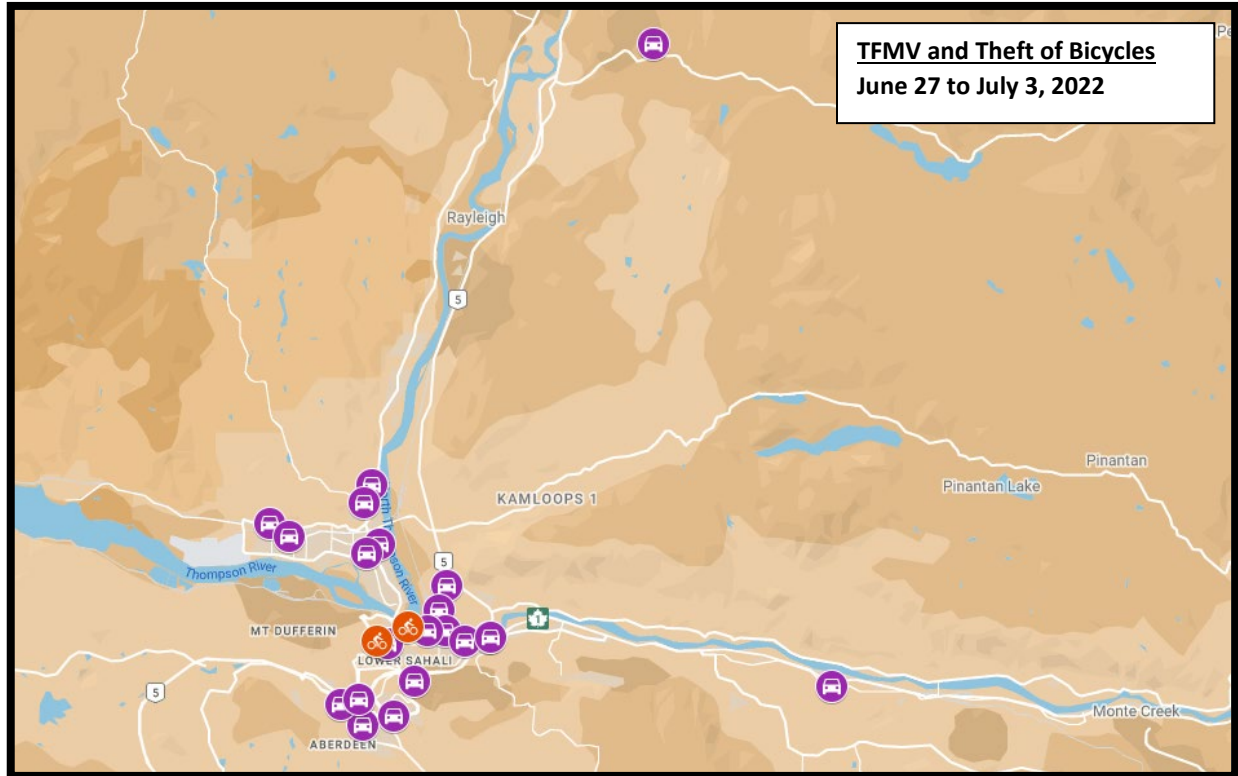

Theft from Motor Vehicle and Theft of Bicycle Maps: June 27th to July 3rd, 2022

25 Theft from Motor Vehicles reported June 27th to July 3rd, 2022 (shown in purple)

2 Thefts of Bicycle reported from June 27th to July 3rd, 2022 (Shown in orange)

Figure 1: Kamloops Overview Map Theft from MV and Theft of Bicycles June 27th to July 3rd, 2022.

Figure 2: North Shore and Westmount Theft from MV and Theft of Bicycles June 27th to July 3rd, 2022

Figure 3: Downtown / TK'emlups Reserve Map Theft from MV and Theft of Bicycles June 27th to July 3rd, 2022

Figure 4: West End/ Sahali Map Theft from MV and Theft of Bicycles June 27th to July 3rd, 2022

Figure 5: Aberdeen Theft from MV and Theft of Bicycles June 27th to July 3rd, 2022

Figure 6: Valleyview Theft from MV and Theft of Bicycles June 27th to July 3rd, 2022

Figure 7 Heffley Creek Theft from MV and Theft of Bicycles June 27th to July 3rd, 2022