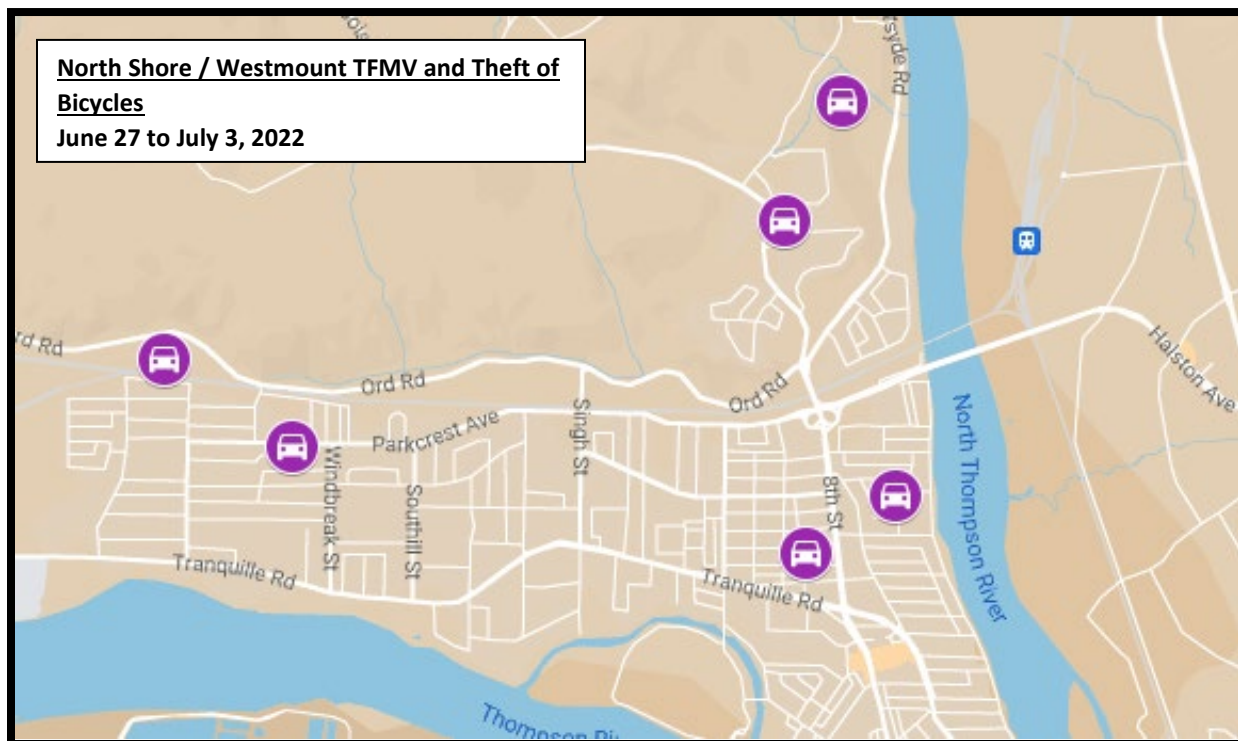

Theft from Motor Vehicle and Theft of Bicycle Maps: June 27th to July 3rd, 2022

25 Theft from Motor Vehicles reported June 27th to July 3rd, 2022 (shown in purple)

2 Thefts of Bicycle reported from June 27th to July 3rd, 2022 (Shown in orange)

Figure 1: Kamloops Overview Map Theft from MV and Theft of Bicycles June 27th to July 3rd, 2022.

Figure 2: North Shore and Westmount Theft from MV and Theft of Bicycles June 27th to July 3rd, 2022

Figure 3: Downtown / TK'emlups Reserve Map Theft from MV and Theft of Bicycles June 27th to July 3rd, 2022

Figure 4: West End/ Sahali Map Theft from MV and Theft of Bicycles June 27th to July 3rd, 2022

Figure 5: Aberdeen Theft from MV and Theft of Bicycles June 27th to July 3rd, 2022

Figure 6: Valleyview Theft from MV and Theft of Bicycles June 27th to July 3rd, 2022

Figure 7 Heffley Creek Theft from MV and Theft of Bicycles June 27th to July 3rd, 2022