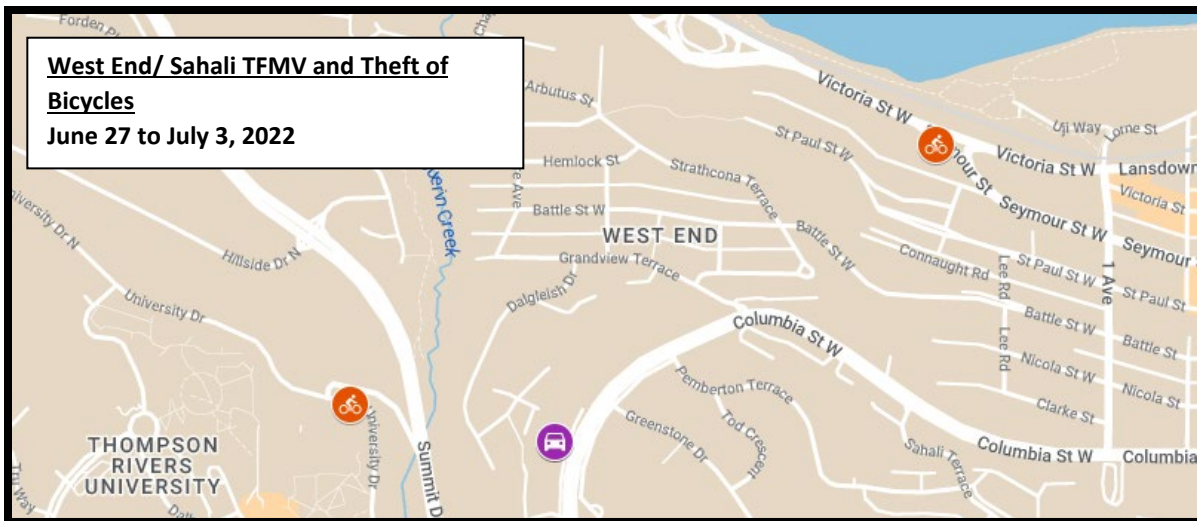

Theft from Motor Vehicle and Theft of Bicycle Maps: June 27th to July 3rd, 2022

25 Theft from Motor Vehicles reported June 27th to July 3rd, 2022 (shown in purple)

2 Thefts of Bicycle reported from June 27th to July 3rd, 2022 (Shown in orange)

Figure 1: Kamloops Overview Map Theft from MV and Theft of Bicycles June 27th to July 3rd, 2022.

Figure 2: North Shore and Westmount Theft from MV and Theft of Bicycles June 27th to July 3rd, 2022

Figure 3: Downtown / TK'emlups Reserve Map Theft from MV and Theft of Bicycles June 27th to July 3rd, 2022

Figure 4: West End/ Sahali Map Theft from MV and Theft of Bicycles June 27th to July 3rd, 2022

Figure 5: Aberdeen Theft from MV and Theft of Bicycles June 27th to July 3rd, 2022

Figure 6: Valleyview Theft from MV and Theft of Bicycles June 27th to July 3rd, 2022

Figure 7 Heffley Creek Theft from MV and Theft of Bicycles June 27th to July 3rd, 2022