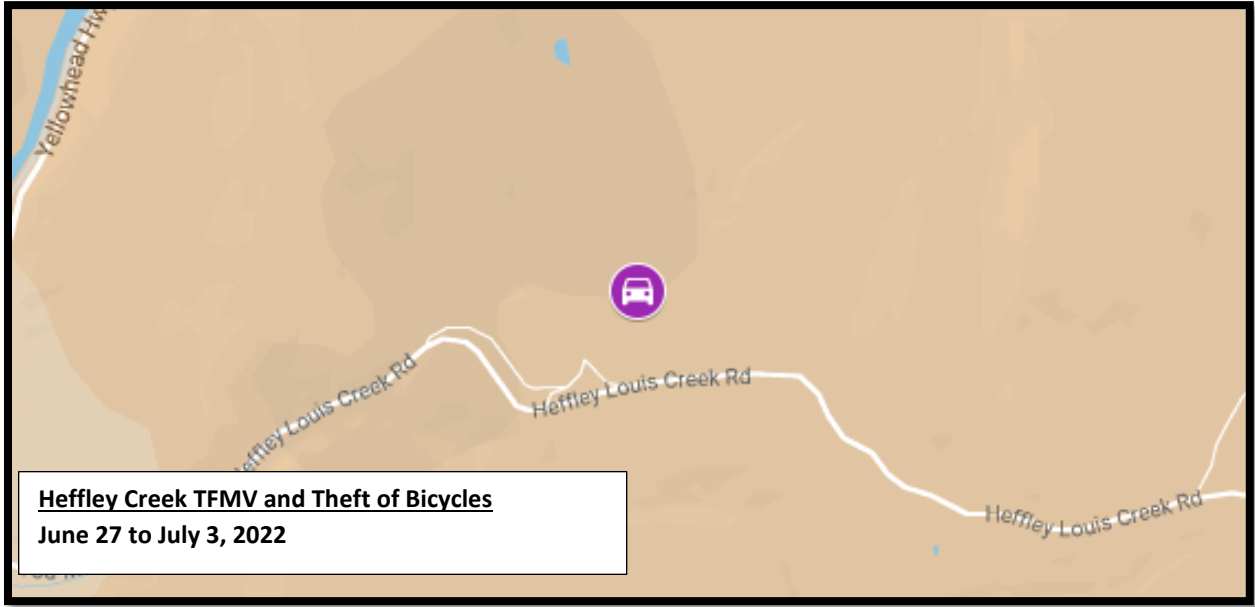

Theft from Motor Vehicle and Theft of Bicycle Maps: June 27th to July 3rd, 2022

25 Theft from Motor Vehicles reported June 27th to July 3rd, 2022 (shown in purple)

2 Thefts of Bicycle reported from June 27th to July 3rd, 2022 (Shown in orange)

Figure 1: Kamloops Overview Map Theft from MV and Theft of Bicycles June 27th to July 3rd, 2022.

Figure 2: North Shore and Westmount Theft from MV and Theft of Bicycles June 27th to July 3rd, 2022

Figure 3: Downtown / TK'emlups Reserve Map Theft from MV and Theft of Bicycles June 27th to July 3rd, 2022

Figure 4: West End/ Sahali Map Theft from MV and Theft of Bicycles June 27th to July 3rd, 2022

Figure 5: Aberdeen Theft from MV and Theft of Bicycles June 27th to July 3rd, 2022

Figure 6: Valleyview Theft from MV and Theft of Bicycles June 27th to July 3rd, 2022

Figure 7 Heffley Creek Theft from MV and Theft of Bicycles June 27th to July 3rd, 2022