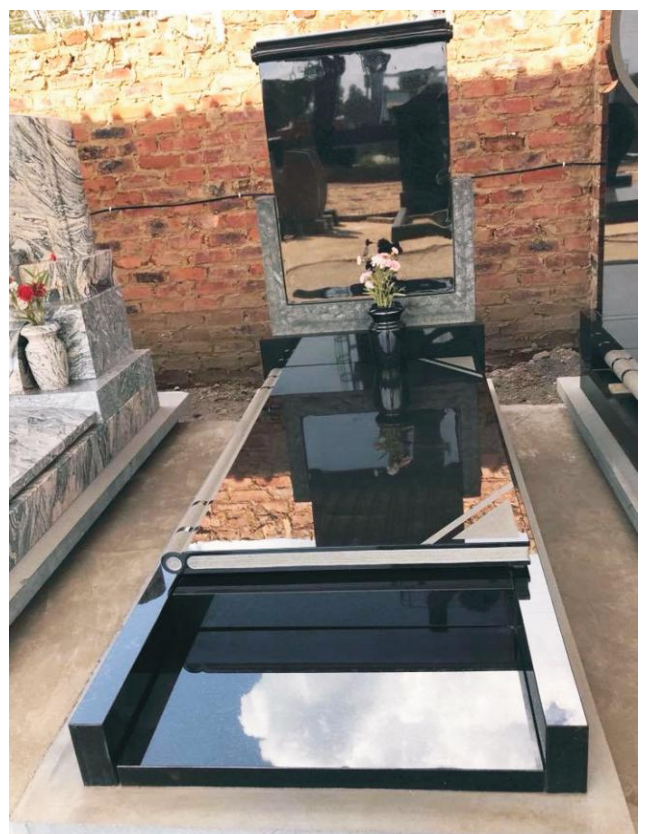

ZZ 44
Head only: R23400
Base : R9700
Kerbs (sides): R16200
Ledger (Cover): R27900
Vases R1200.00 (Each)