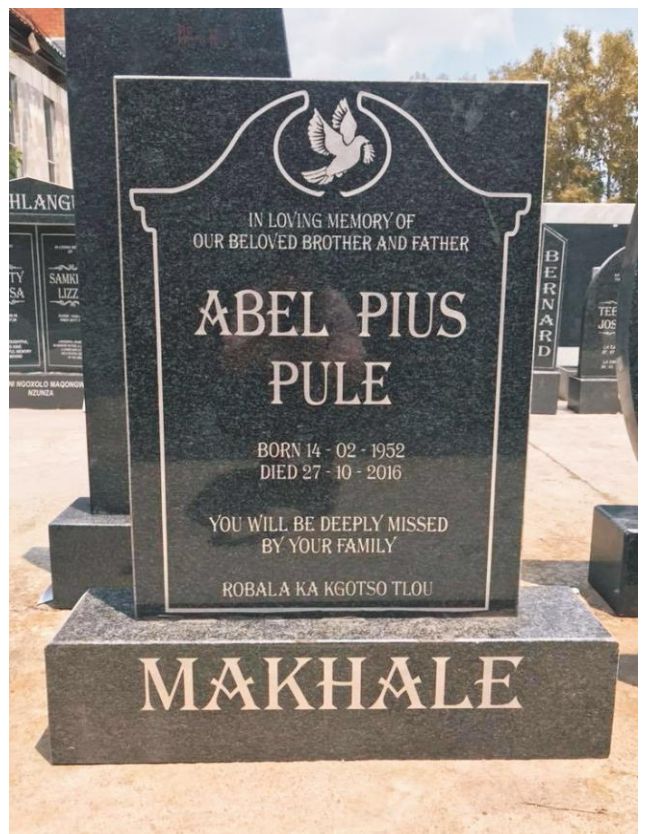

St126
Head only: R6900
Base : R3500
Kerbs (sides): N/A
Ledger (Cover): N/A