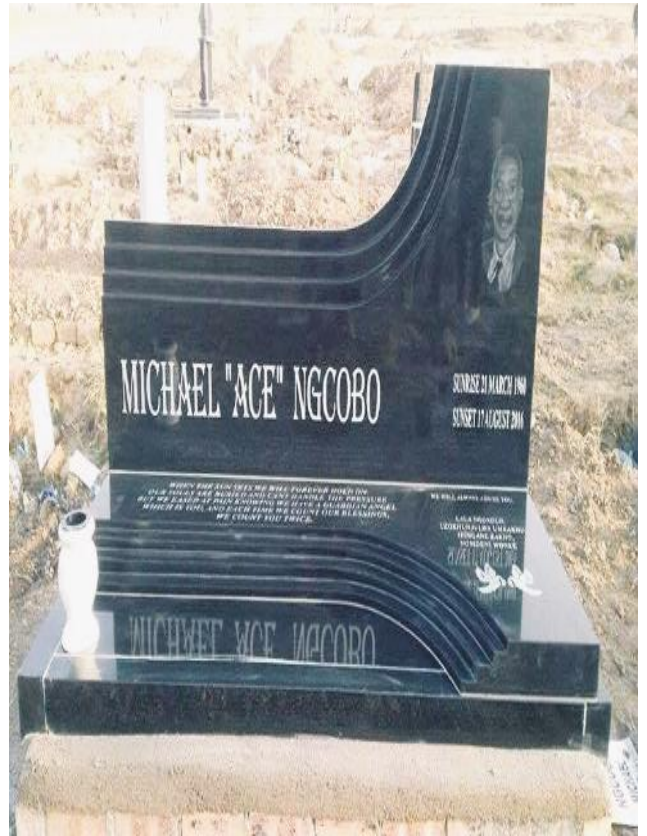

**RS 120**  
 Head only: R6700  
 Base : R2200  
 Kerbs (sides): R5800  
 Ledger (Cover): R12500 - Bible: R7500

**RS 121**  
 Head only: R18 700  
 Base : R8200  
 Kerbs (sides): R5200  
 Ledger (Cover): R12500

**RS 122**  
 Head only: R19800  
 Base : R3700  
 Kerbs (sides): R4500  
 Ledger (Cover): R10500

**RY 127 (ALL)**  
 Head only: R19700  
 Base : R9800  
 Kerbs (sides): R8100  
 Ledger (Cover): R16500