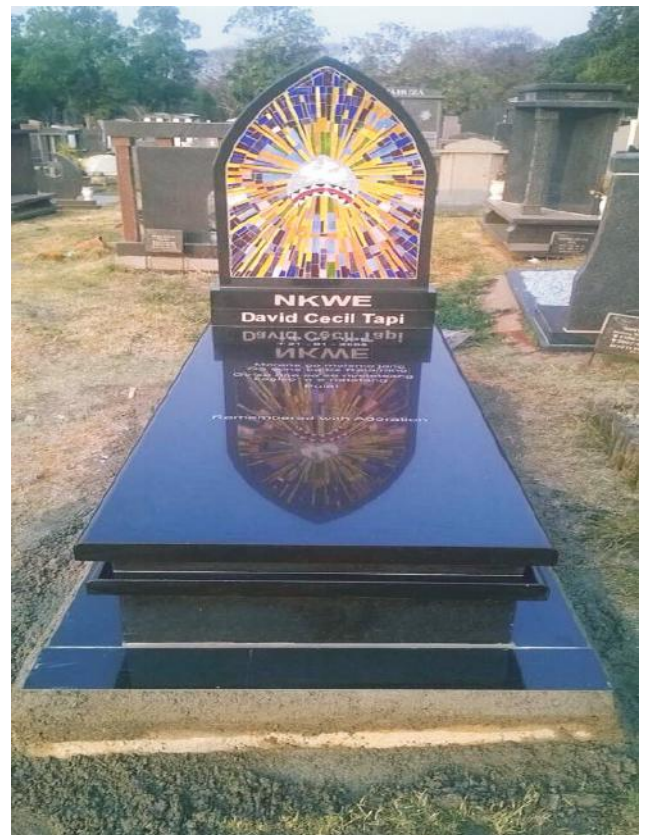

RS 122
Head only: R19800
Base : R3700
Kerbs (sides): R4500
Ledger (Cover): R10500