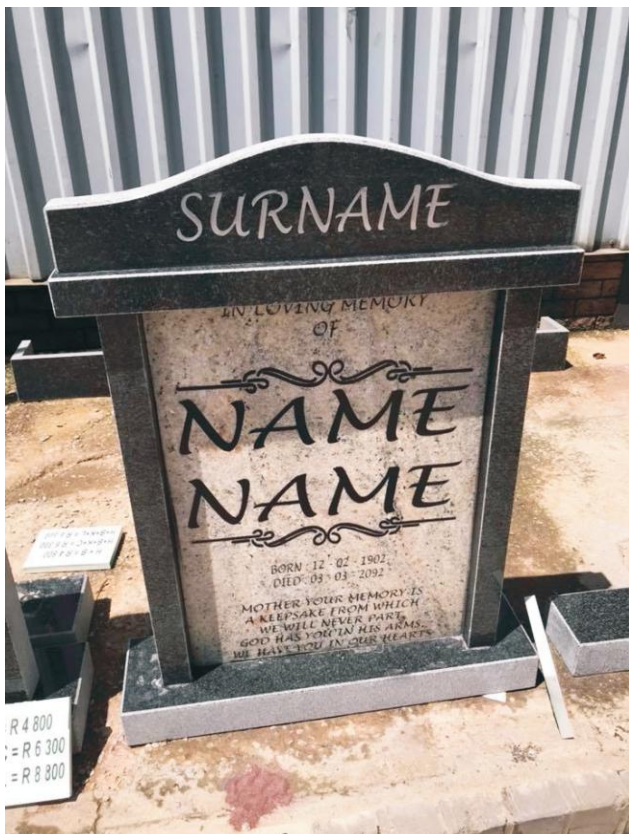

RZ 303
Head only: R5700
Base : R700
Kerbs (sides): N/A
Ledger (Cover): N/A