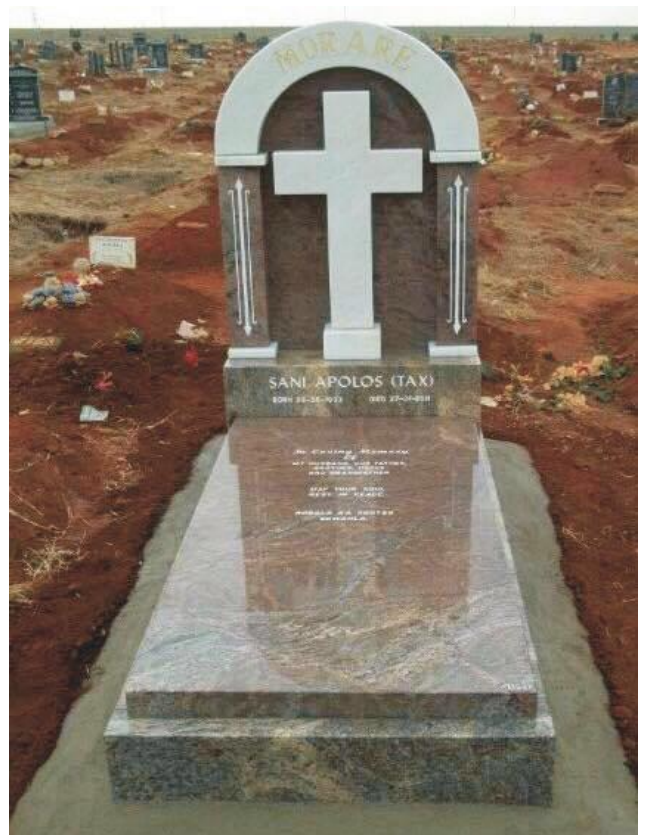

RF114
Head only: R14700
Base : R3600
Kerbs (sides): R4000
Ledger (Cover): R9500