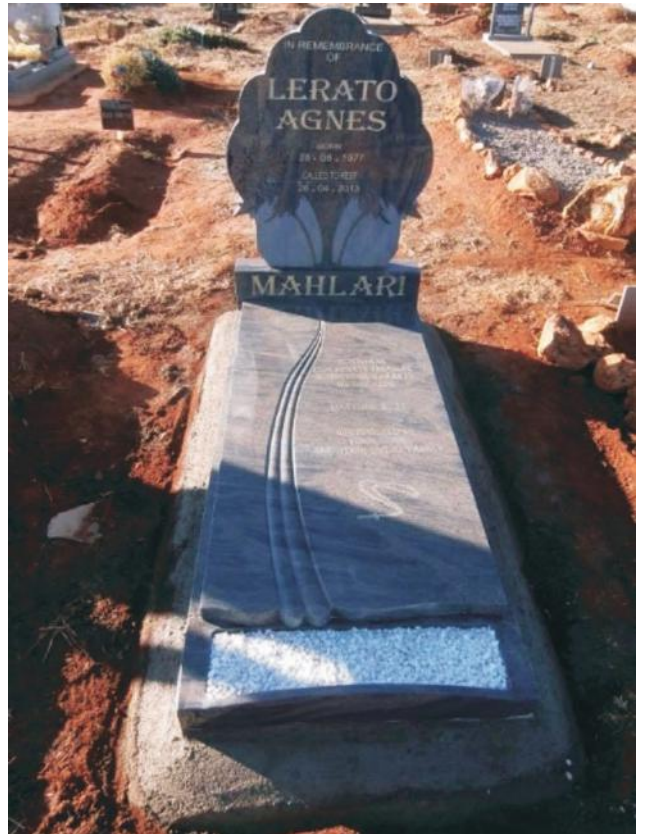

ZR 22
Head only: R15700
Base : R9700
Kerbs (sides): R8200
Ledger (Cover): R15400 - Chips = R160