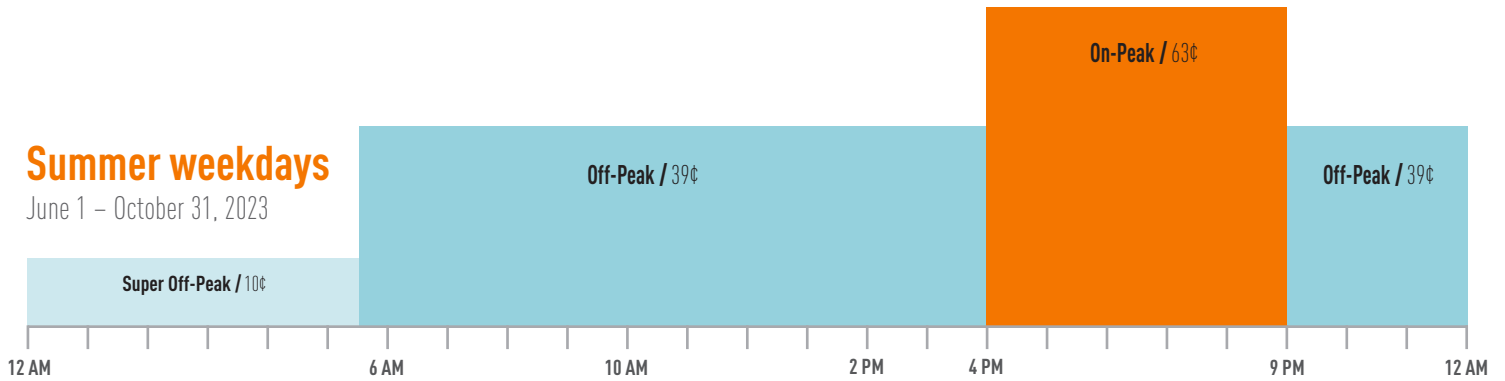

Winter weekdays

November 1 – May 31, 2023

Winter weekends and holidays

November 1 – May 31, 2023

Summer weekdays

June 1 – October 31, 2023

Summer weekends and holidays

June 1 – October 31, 2023