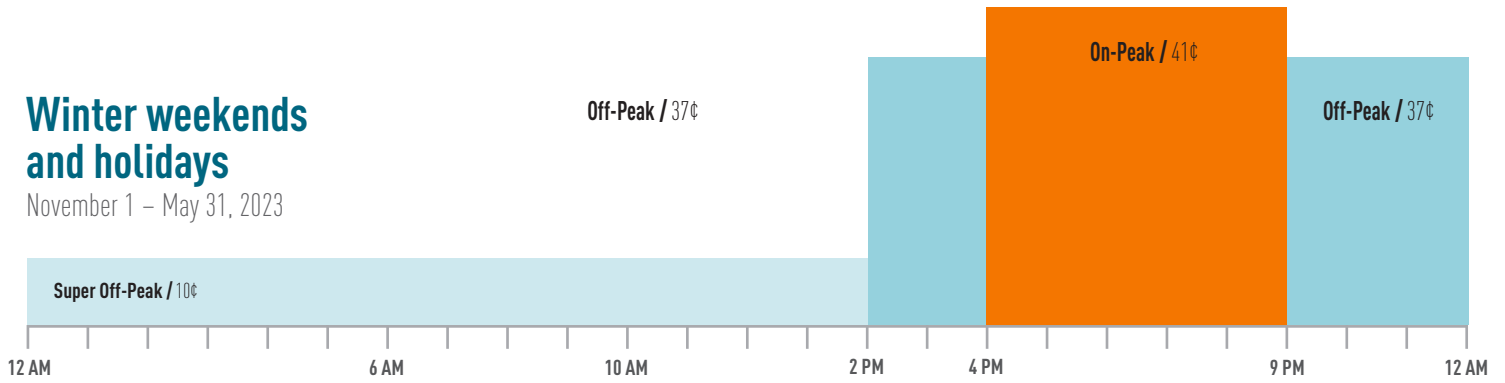

Winter weekdays

November 1 – May 31, 2023

Winter weekends and holidays

November 1 – May 31, 2023

Summer weekdays

June 1 – October 31, 2023

Summer weekends and holidays

June 1 – October 31, 2023