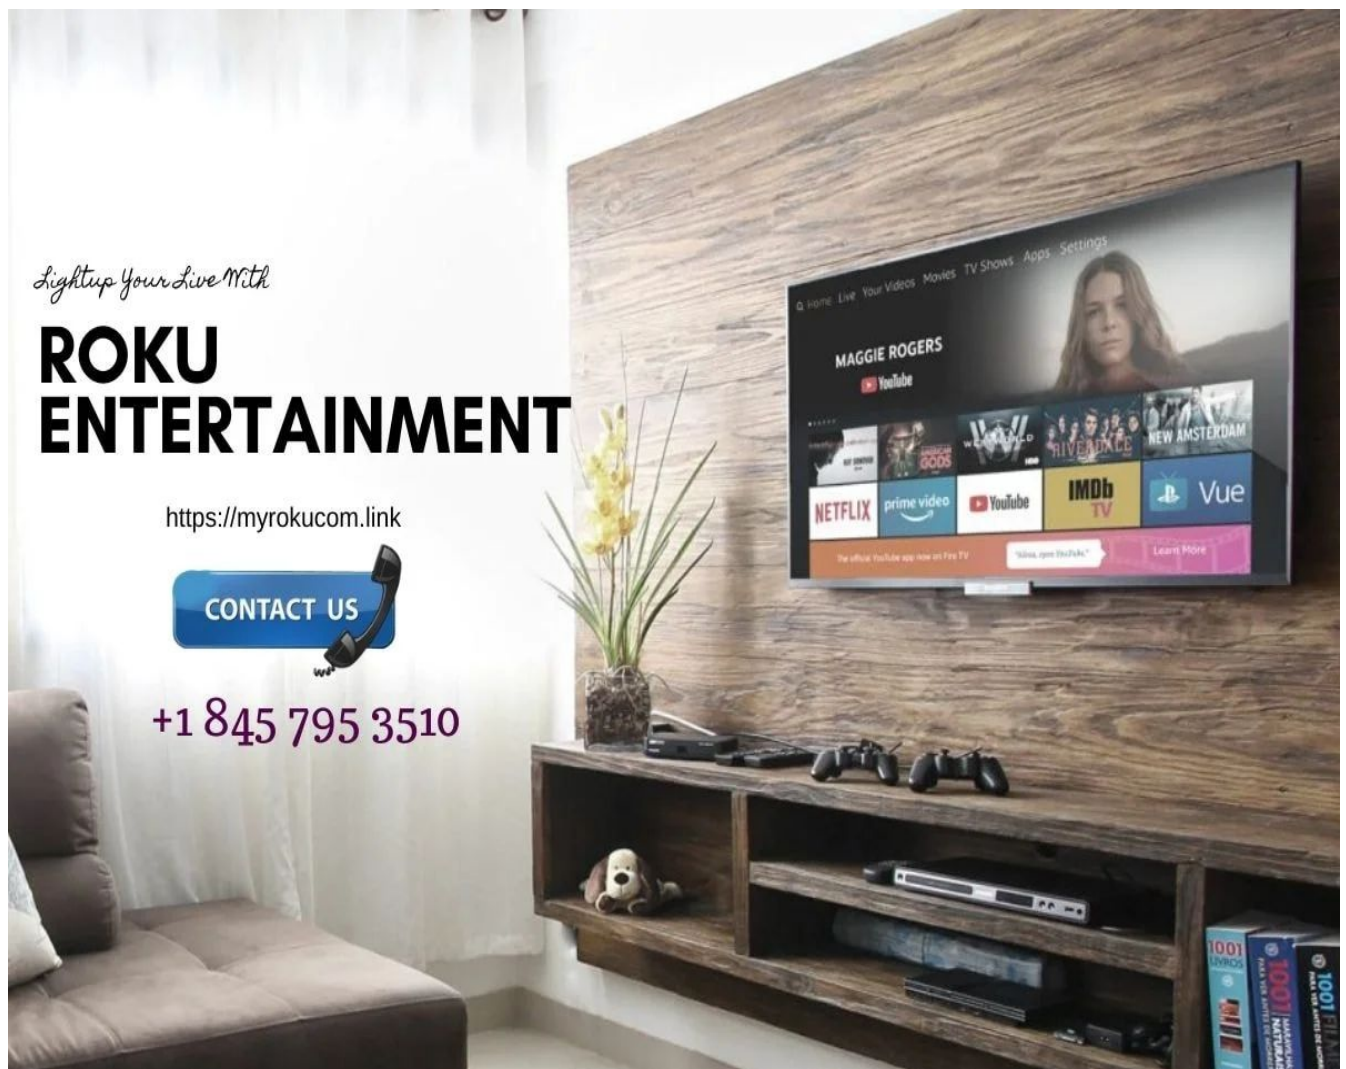

ROKU®

Roku.Com/Link | Setup Roku TV | Create Roku Account USA

.....

Lightup Your Live With

ROKU ENTERTAINMENT

<https://myrokucom.link>

CONTACT US

+1 845 795 3510

Visit us: myrokucom.link