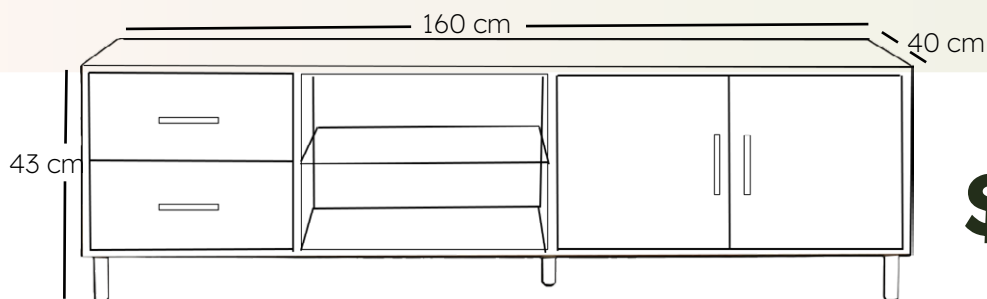

REF: DNZ03W

**\$129.95** + ITBMS

Gabinete - **TOSCANA**  
Color blanco + Marrón Claro  
3 cajones + 1 puerta

REF: DNZ14

**\$129.95** + ITBMS

Mesa de TV - Color Marrón Oscuro - **NORMANDY**

REF: DNZ12

**\$149.95**  
+ ITBMS