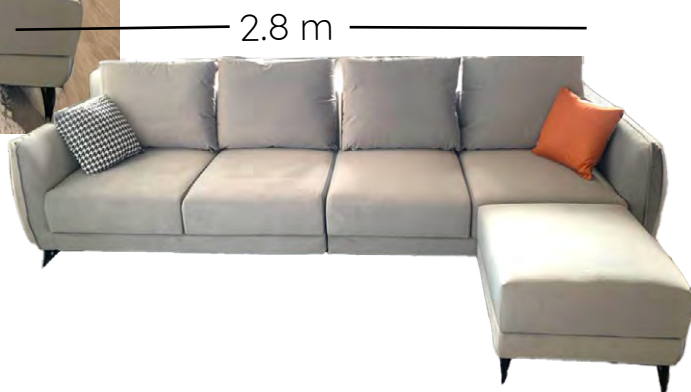

Sofa - Color Gris Claro- **SIENA**

Material: Franela

REF: 9919#

$875.00
+ ITBMS