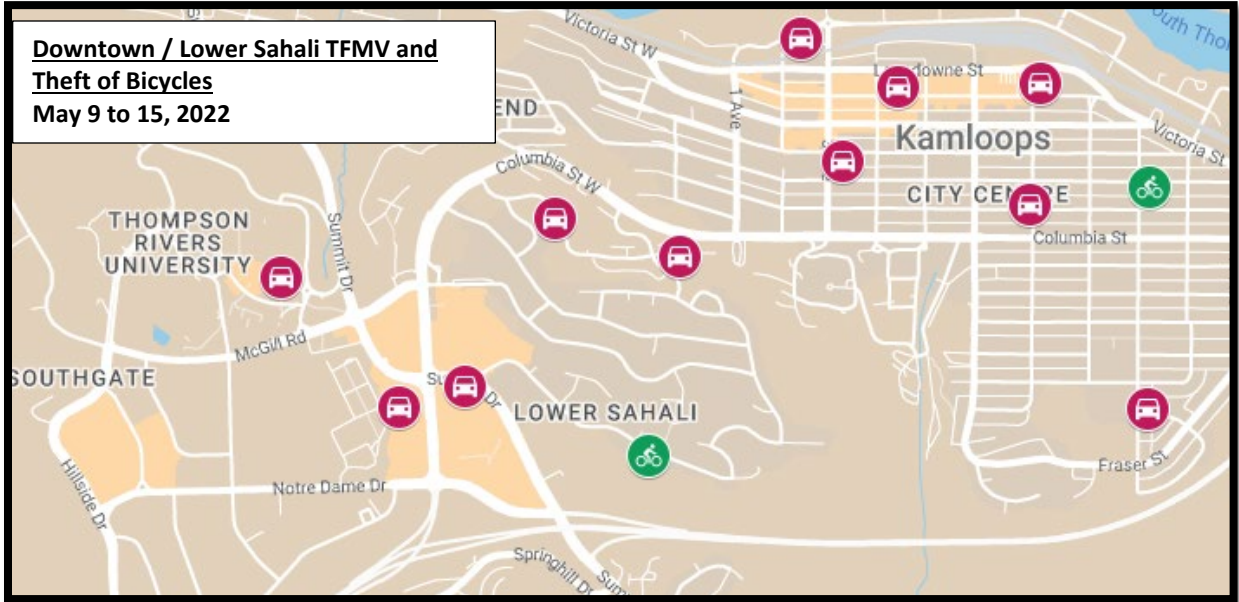

Theft from Motor Vehicle and Theft of Bicycle Maps: May 9th to 15th, 2022

31 Theft from Motor Vehicles reported May 9th to 15th, 2022 (Shown in Red)

6 Thefts of Bicycle reported from May 9th to 15th, 2022 (Shown in Green)

Figure 1: Kamloops Overview Map Theft from MV and Theft of Bicycles May 9th to 15th, 2022.

Figure 2: North Shore Theft from MV and Theft of Bicycles May 9th to 15th, 2022.

Figure 3: Downtown / Lower Sahali Map Theft from MV and Theft of Bicycles May 9th to 15th, 2022

Figure 4: Upper Sahali / Aberdeen Map Theft from MV and Theft of Bicycles May 9th to 15th, 2022

Figure 6: Valleyview/ Tk'emlups Reserve Theft from MV and Theft of Bicycles May 9th to 15th, 2022.