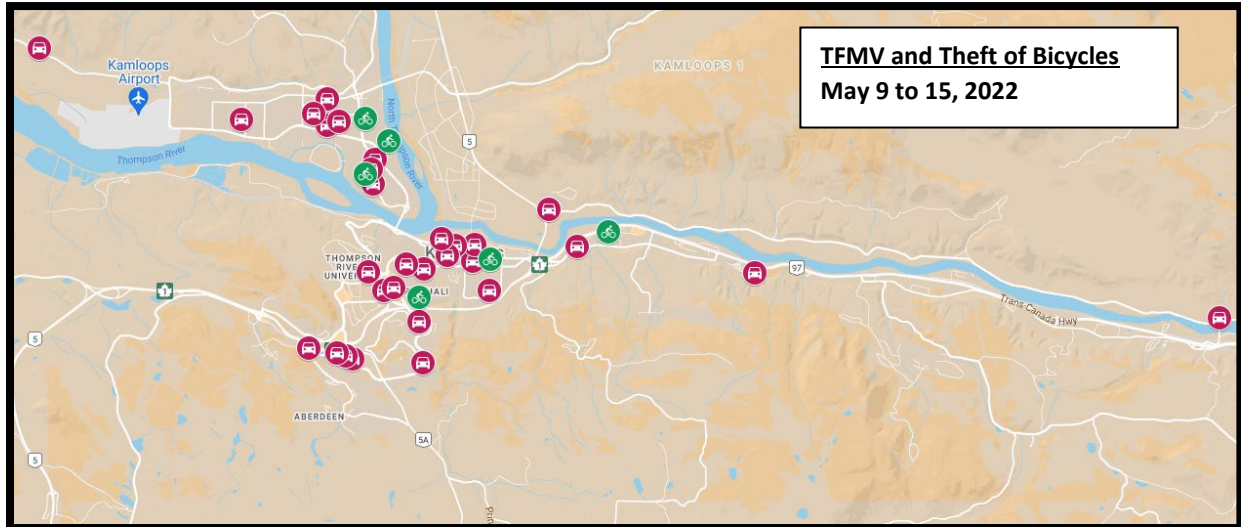

Theft from Motor Vehicle and Theft of Bicycle Maps: May 9th to 15th, 2022

31 Theft from Motor Vehicles reported May 9th to 15th, 2022 (Shown in Red)

6 Thefts of Bicycle reported from May 9th to 15th, 2022 (Shown in Green)

Figure 1: Kamloops Overview Map Theft from MV and Theft of Bicycles May 9th to 15th, 2022.

Figure 2: North Shore Theft from MV and Theft of Bicycles May 9th to 15th, 2022.

Figure 3: Downtown / Lower Sahali Map Theft from MV and Theft of Bicycles May 9th to 15th, 2022

Figure 4: Upper Sahali / Aberdeen Map Theft from MV and Theft of Bicycles May 9th to 15th, 2022

Figure 6: Valleyview/ Tk'emlups Reserve Theft from MV and Theft of Bicycles May 9th to 15th, 2022.