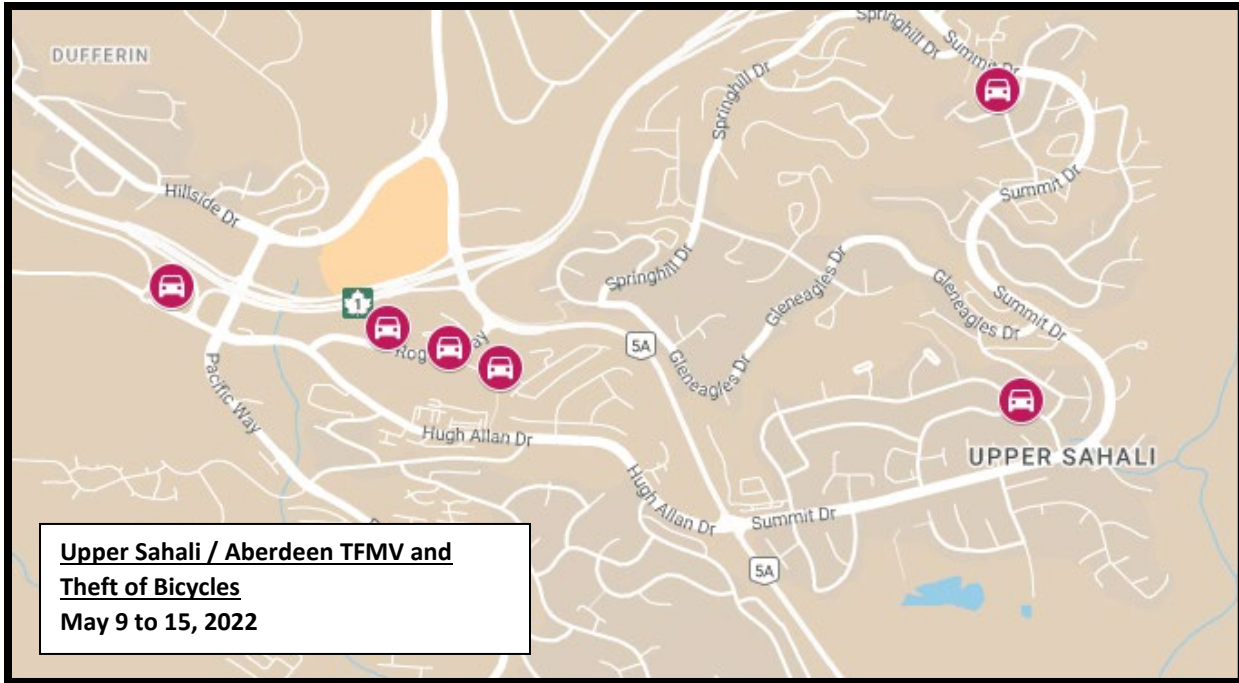

Theft from Motor Vehicle and Theft of Bicycle Maps: May 9th to 15th, 2022

31 Theft from Motor Vehicles reported May 9th to 15th, 2022 (Shown in Red)

6 Thefts of Bicycle reported from May 9th to 15th, 2022 (Shown in Green)

Figure 1: Kamloops Overview Map Theft from MV and Theft of Bicycles May 9th to 15th, 2022.

Figure 2: North Shore Theft from MV and Theft of Bicycles May 9th to 15th, 2022.

Figure 3: Downtown / Lower Sahali Map Theft from MV and Theft of Bicycles May 9th to 15th, 2022

Figure 4: Upper Sahali / Aberdeen Map Theft from MV and Theft of Bicycles May 9th to 15th, 2022

Figure 6: Valleyview/ Tk'emlups Reserve Theft from MV and Theft of Bicycles May 9th to 15th, 2022.