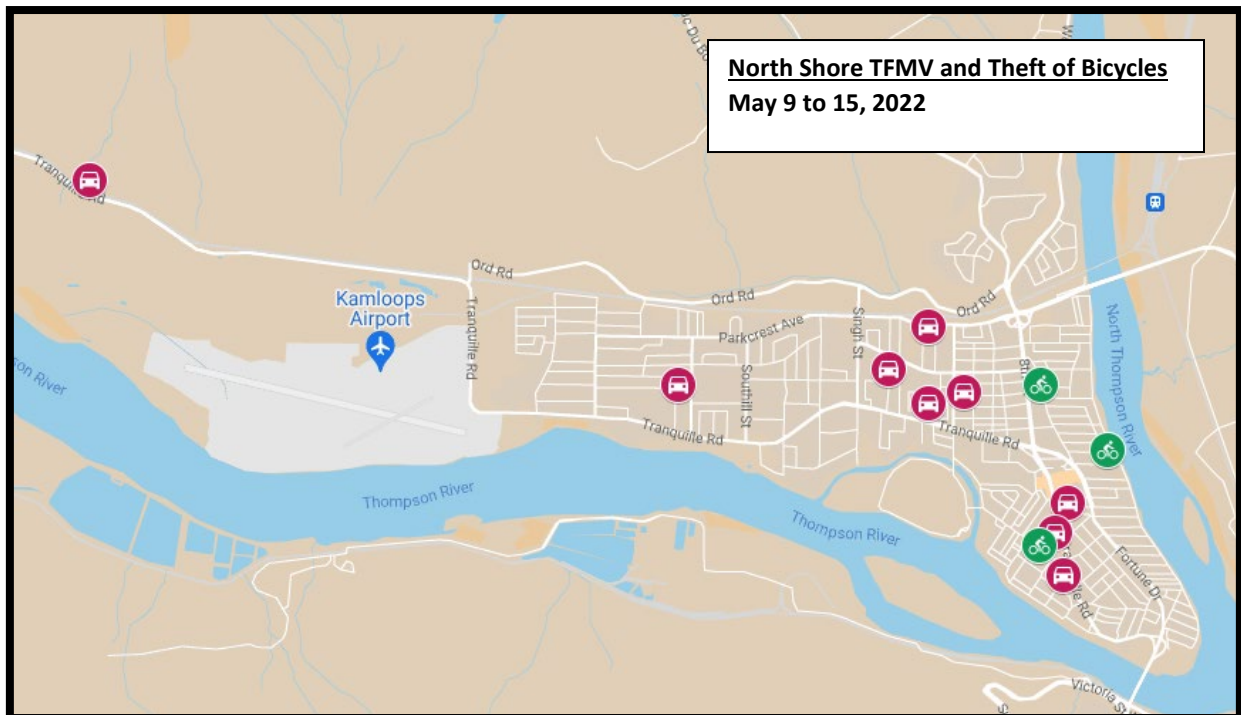

Theft from Motor Vehicle and Theft of Bicycle Maps: May 9th to 15th, 2022

31 Theft from Motor Vehicles reported May 9th to 15th, 2022 (Shown in Red)

6 Thefts of Bicycle reported from May 9th to 15th, 2022 (Shown in Green)

Figure 1: Kamloops Overview Map Theft from MV and Theft of Bicycles May 9th to 15th, 2022.

Figure 2: North Shore Theft from MV and Theft of Bicycles May 9th to 15th, 2022.

Figure 3: Downtown / Lower Sahali Map Theft from MV and Theft of Bicycles May 9th to 15th, 2022

Figure 4: Upper Sahali / Aberdeen Map Theft from MV and Theft of Bicycles May 9th to 15th, 2022

Figure 6: Valleyview/ Tk'emlups Reserve Theft from MV and Theft of Bicycles May 9th to 15th, 2022.