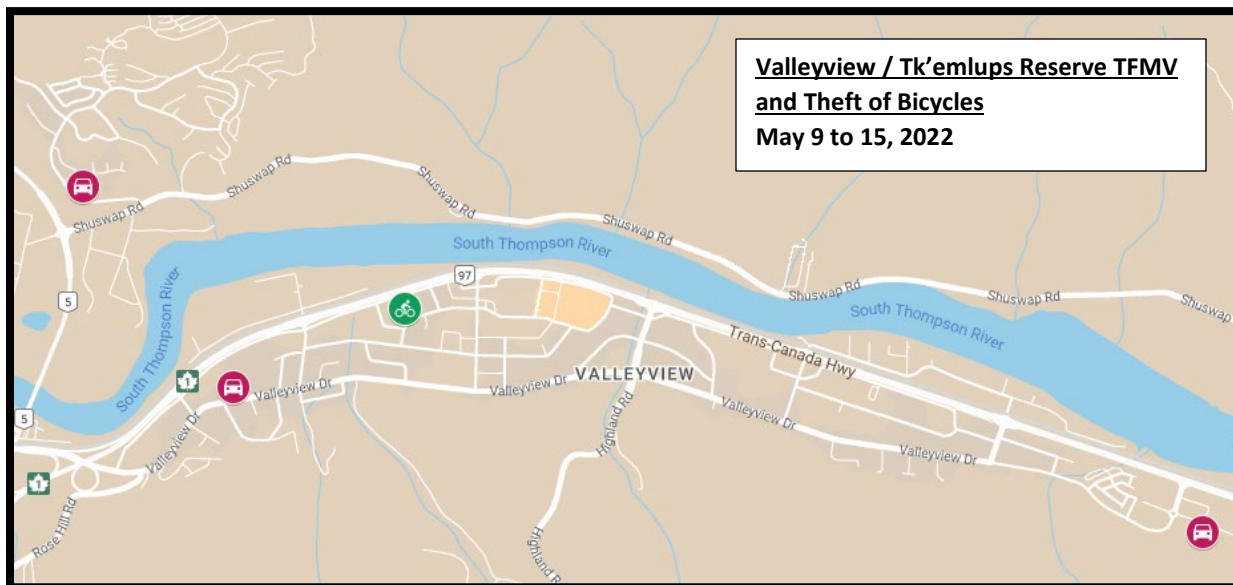

Figure 1: Kamloops Overview Map Theft from MV and Theft of Bicycles May 9th to 15th, 2022.

Figure 2: North Shore Theft from MV and Theft of Bicycles May 9th to 15th, 2022.

Figure 3: Downtown / Lower Sahali Map Theft from MV and Theft of Bicycles May 9th to 15th, 2022

Figure 4: Upper Sahali / Aberdeen Map Theft from MV and Theft of Bicycles May 9th to 15th, 2022

Figure 6: Valleyview/ Tk'emlups Reserve Theft from MV and Theft of Bicycles May 9th to 15th, 2022.