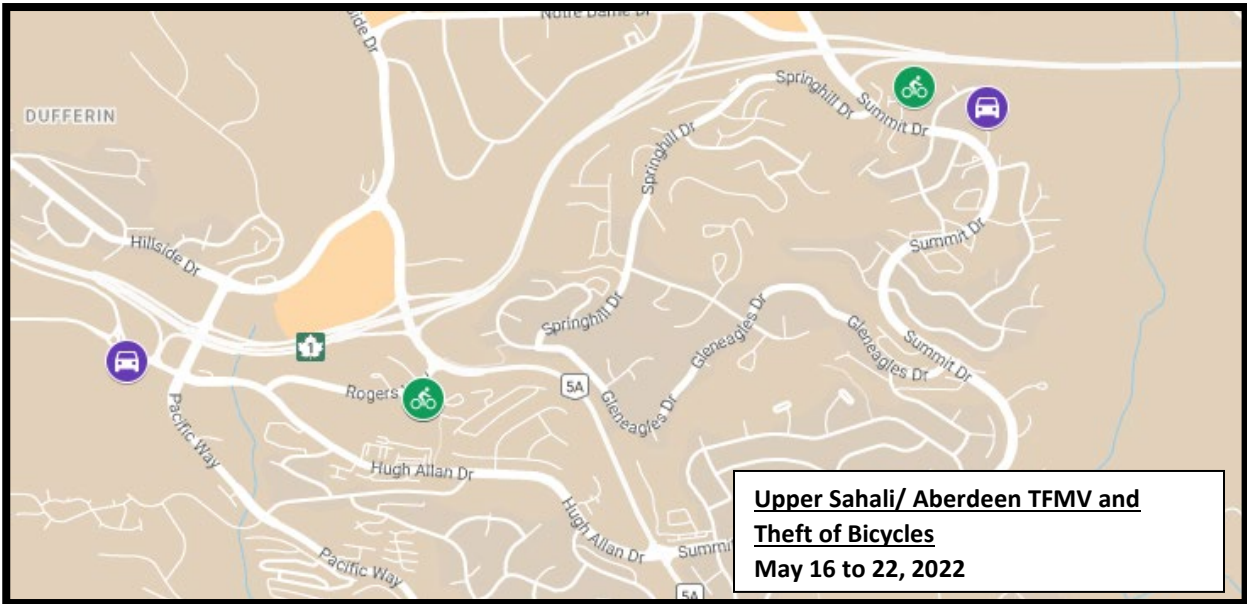

Figure 2: North Shore and Tk'emlups Reserve Theft from MV and Theft of Bicycles May 16<sup>th</sup> to 22<sup>nd</sup>, 2022.

Figure 3: Downtown Map Theft from MV and Theft of Bicycles May 16<sup>th</sup> to 22<sup>th</sup>, 2022

Figure 4: Upper Sahali / Aberdeen Map Theft from MV and Theft of Bicycles May 16<sup>th</sup> to 22<sup>nd</sup>, 2022

Figure 6: Valleyview Theft from MV and Theft of Bicycles May 16<sup>th</sup> to 22<sup>nd</sup>, 2022.