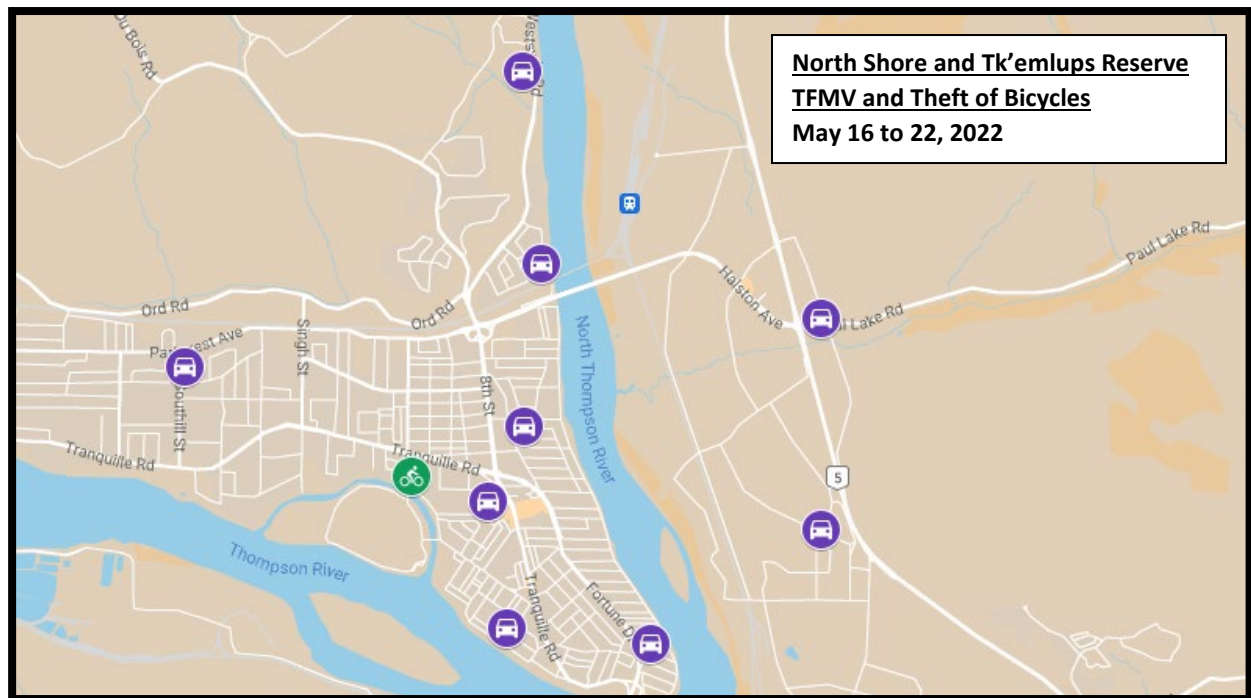

**Theft from Motor Vehicle and Theft of Bicycle Maps: May 16<sup>th</sup> to 22<sup>nd</sup>, 2022**

**26** Theft from Motor Vehicles reported May 16<sup>th</sup> to 22<sup>nd</sup>, 2022 (shown in purple)

**8** Thefts of Bicycle reported from May 16<sup>th</sup> to 22<sup>nd</sup>, 2022 (Shown in Green)

Figure 1: Kamloops Overview Map Theft from MV and Theft of Bicycles May 16<sup>th</sup> to 22<sup>nd</sup>, 2022.

Figure 2: North Shore and Tk'emlups Reserve Theft from MV and Theft of Bicycles May 16<sup>th</sup> to 22<sup>nd</sup>, 2022.

Figure 3: Downtown Map Theft from MV and Theft of Bicycles May 16<sup>th</sup> to 22<sup>th</sup>, 2022

Figure 4: Upper Sahali / Aberdeen Map Theft from MV and Theft of Bicycles May 16<sup>th</sup> to 22<sup>nd</sup>, 2022

Figure 6: Valleyview Theft from MV and Theft of Bicycles May 16<sup>th</sup> to 22<sup>nd</sup>, 2022.