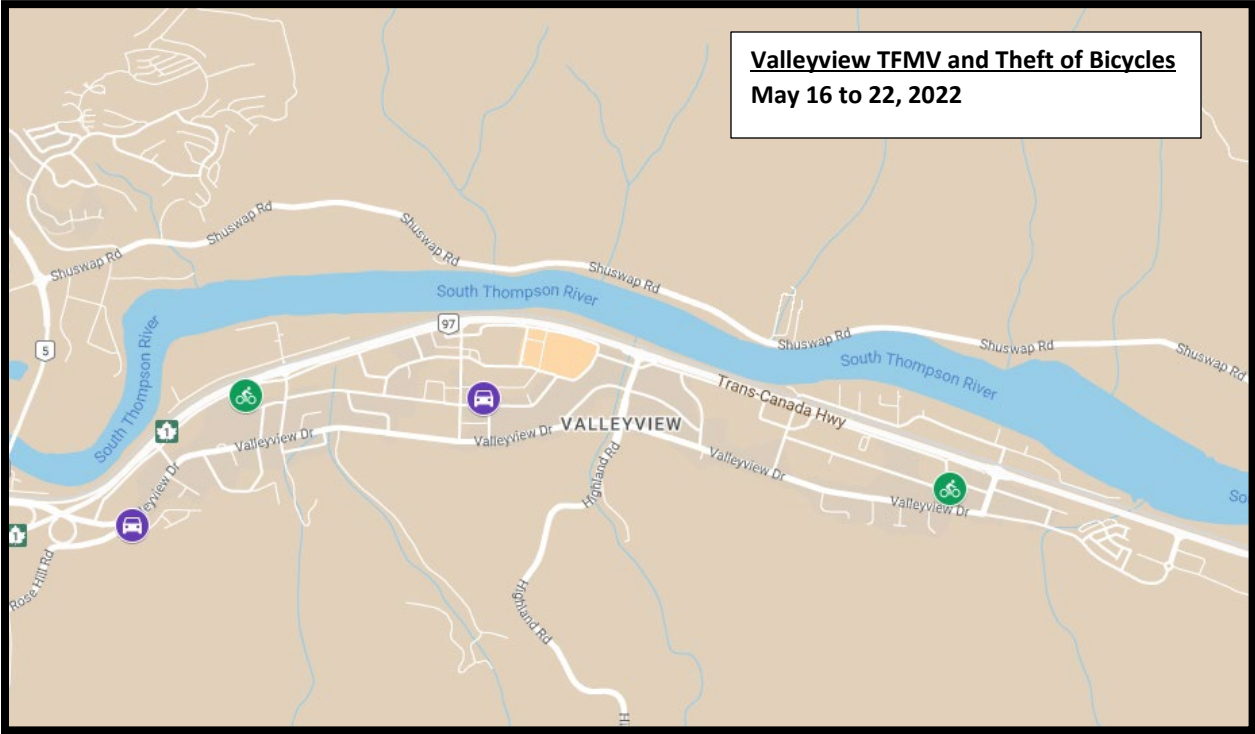

Figure 2: North Shore and Tk'emlups Reserve Theft from MV and Theft of Bicycles May 16<sup>th</sup> to 22<sup>nd</sup>, 2022.

Figure 3: Downtown Map Theft from MV and Theft of Bicycles May 16<sup>th</sup> to 22<sup>th</sup>, 2022

Figure 4: Upper Sahali / Aberdeen Map Theft from MV and Theft of Bicycles May 16<sup>th</sup> to 22<sup>nd</sup>, 2022

Figure 6: Valleyview Theft from MV and Theft of Bicycles May 16<sup>th</sup> to 22<sup>nd</sup>, 2022.