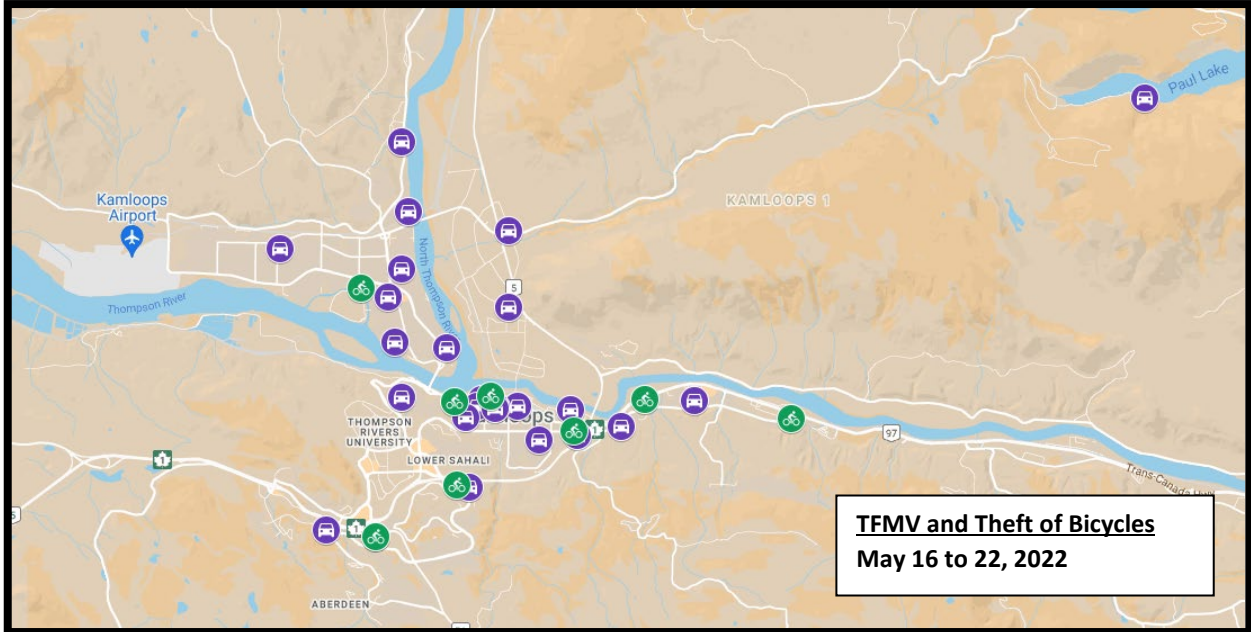

**Theft from Motor Vehicle and Theft of Bicycle Maps: May 16<sup>th</sup> to 22<sup>nd</sup>, 2022**

**26** Theft from Motor Vehicles reported May 16<sup>th</sup> to 22<sup>nd</sup>, 2022 (shown in purple)

**8** Thefts of Bicycle reported from May 16<sup>th</sup> to 22<sup>nd</sup>, 2022 (Shown in Green)

Figure 1: Kamloops Overview Map Theft from MV and Theft of Bicycles May 16<sup>th</sup> to 22<sup>nd</sup>, 2022.

Figure 2: North Shore and Tk'emlups Reserve Theft from MV and Theft of Bicycles May 16<sup>th</sup> to 22<sup>nd</sup>, 2022.

Figure 3: Downtown Map Theft from MV and Theft of Bicycles May 16<sup>th</sup> to 22<sup>th</sup>, 2022

Figure 4: Upper Sahali / Aberdeen Map Theft from MV and Theft of Bicycles May 16<sup>th</sup> to 22<sup>nd</sup>, 2022

Figure 6: Valleyview Theft from MV and Theft of Bicycles May 16<sup>th</sup> to 22<sup>nd</sup>, 2022.