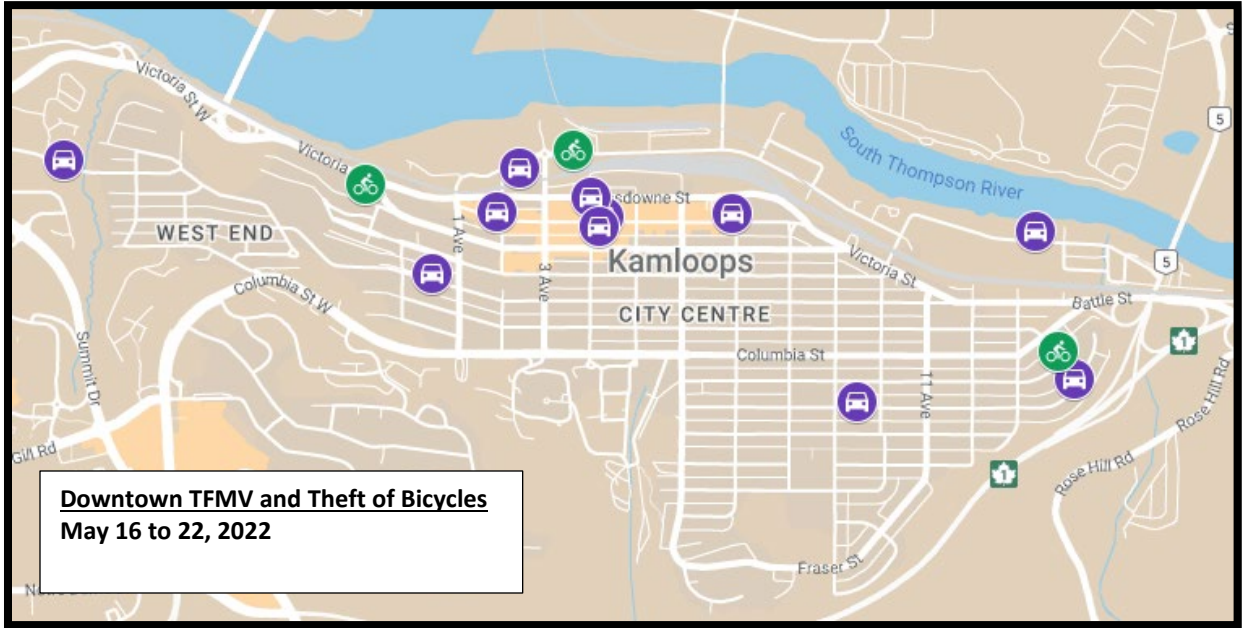

Figure 2: North Shore and Tk'emlups Reserve Theft from MV and Theft of Bicycles May 16<sup>th</sup> to 22<sup>nd</sup>, 2022.

Figure 3: Downtown Map Theft from MV and Theft of Bicycles May 16<sup>th</sup> to 22<sup>th</sup>, 2022

Figure 4: Upper Sahali / Aberdeen Map Theft from MV and Theft of Bicycles May 16<sup>th</sup> to 22<sup>nd</sup>, 2022

Figure 6: Valleyview Theft from MV and Theft of Bicycles May 16<sup>th</sup> to 22<sup>nd</sup>, 2022.