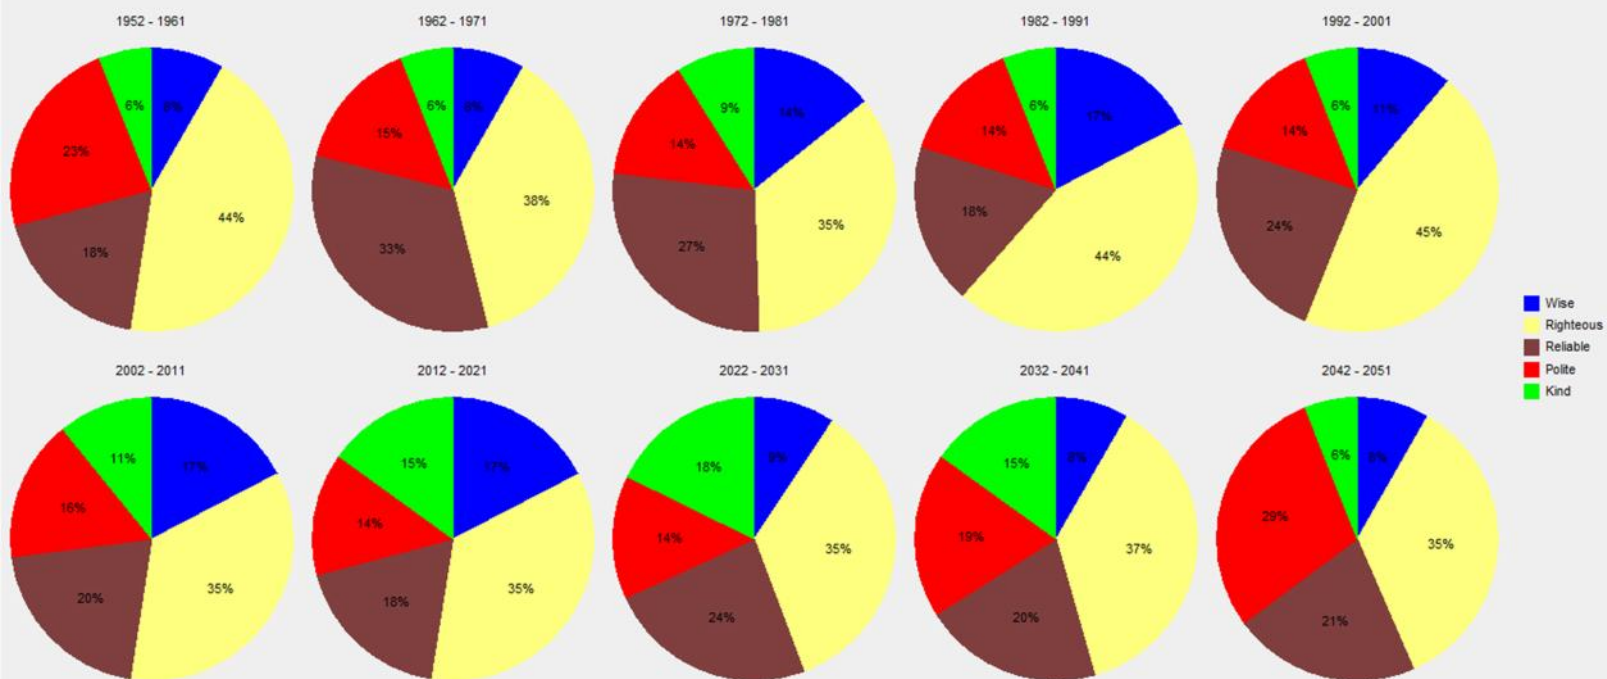

People with excess Metal are often unkind and destructive. They are brave but may have no resourcefulness and no intelligence. They have little grace and no mercy. They do not keep secrets.

## **Pie Chart**

The Pie Chart is for searching any significant personality change during a certain period. Usually, we just look for any size increase for the smaller element sector.

For example, if the proportion of Green Wood sector in the Pie Chart is increased, then the person will treat people nicer at that period.