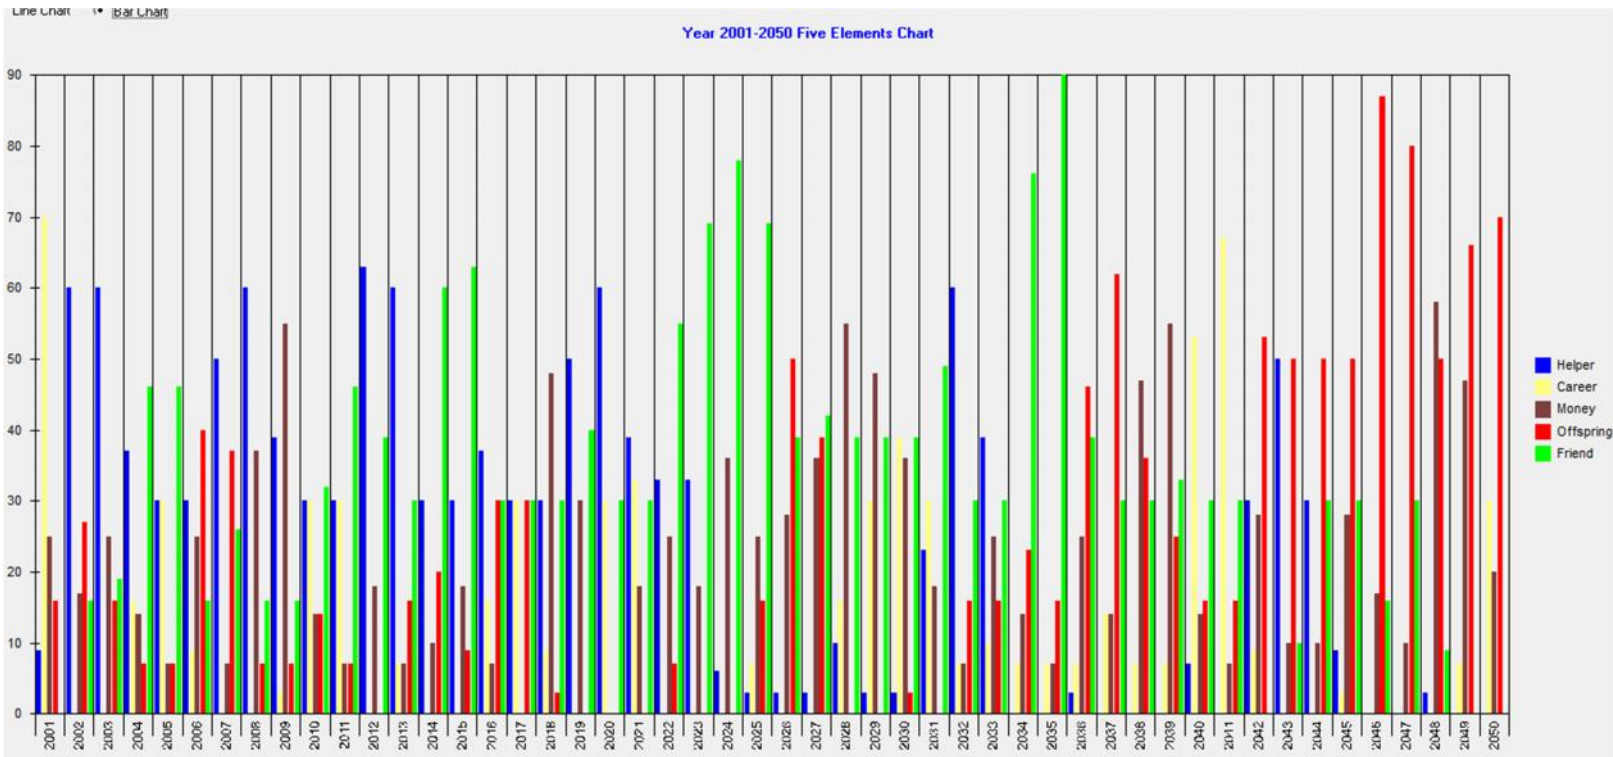

confidence, cannot express your opinions well like before and then damage your fame or reputation. You might have to stay with parents or close to them often. If you are in school or doing the research, you will learn useful knowledge during this period. You should pay attention to your health as well, because you might have to take medicine for your body. So you need more exercise and outdoor activities.

Year 2017 – 2021

The Companion Star appears in this cycle. You will have more social life and meet your friends or customers often. Therefore your social expense will increase. You might talk about investments with friends, relatives or siblings. You have to travel often, because of the busy business. Your personality will be stronger and become stubborn. You might have to take care the business problem for your old close friend. If you are in school, you will spend less time in study.

Five Element Chart (Year 2001 – 2050)

The higher the score for that year, the more beneficial it is