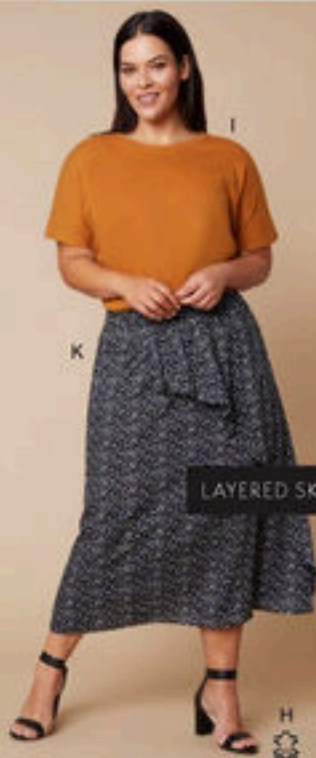

LAYERED SKIRT $99.99