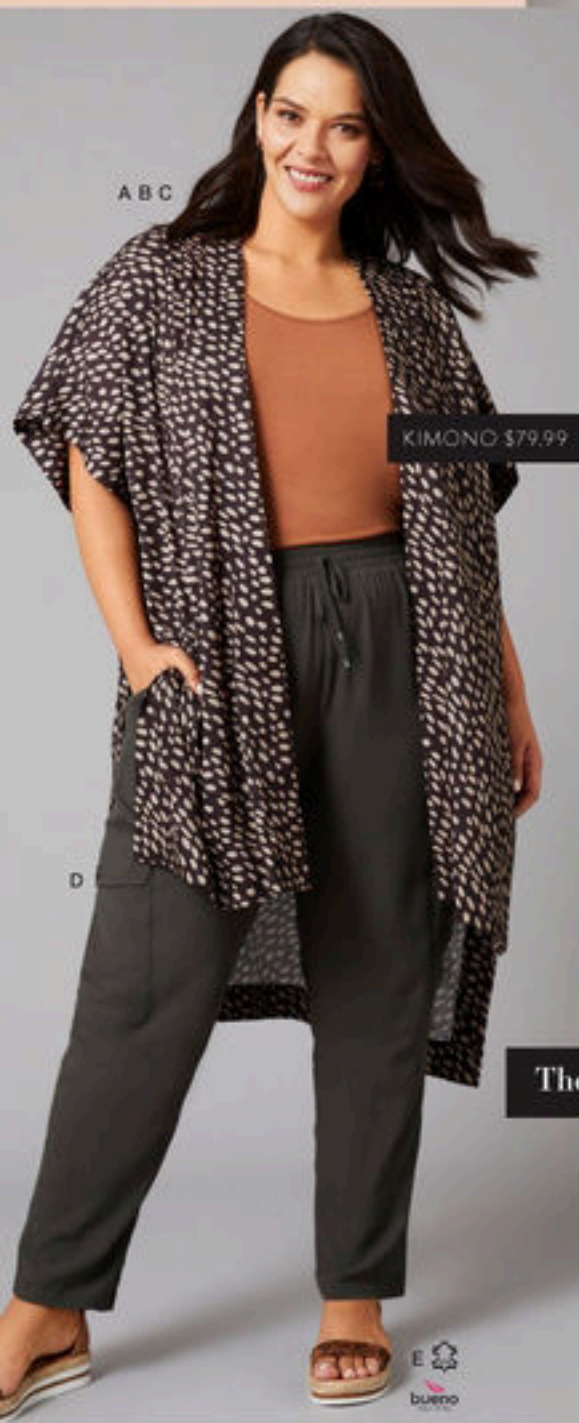

SARA
WHERE SIZE IS A PLUS

ABC

KIMONO $79.99