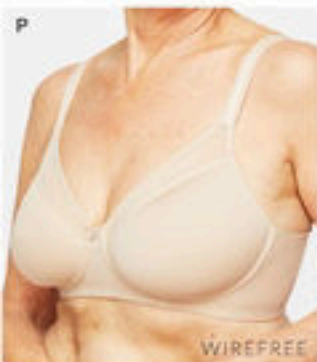

# INTIMATES COLLECTION

MINIMISER

BALCONETTE

WIREFREE

WIREFREE

MINIMISER

lace  
minimiser  
**\$59.95**

**L. TRIUMPH ENDLESS COMFORT BRA** Polyamide/polyester/cotton/ elastane. Black 12-20D-G, 22E, F, G; 24E, F White 12D, E, F, G; 14D-G; 16D, E, F, G; 18D, E, F; 20D-G, 22E, F, G; 24E, F. Style 21SR 240828 \$64.95