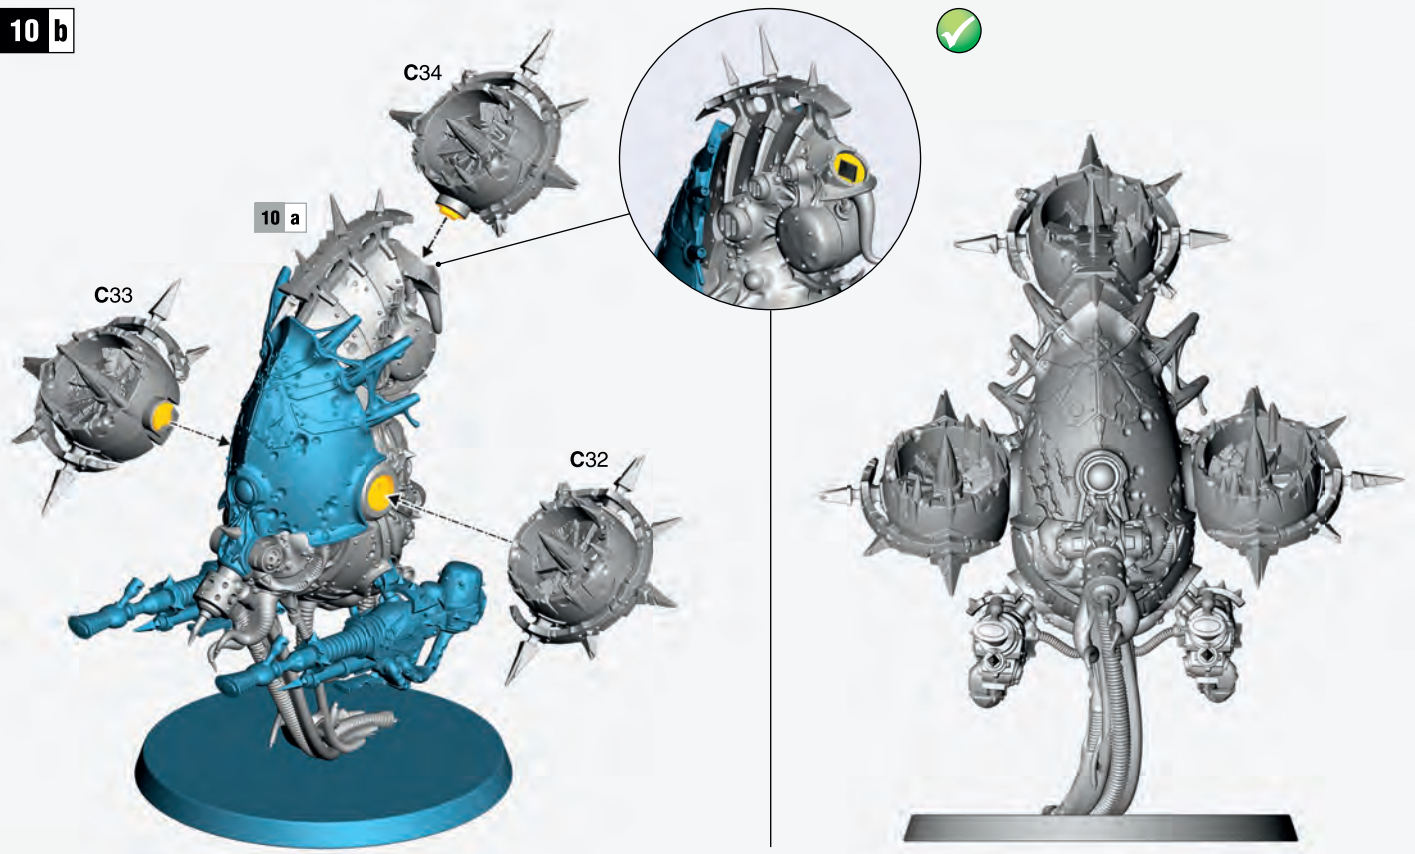

8 b

8 c

8 d

8 e

8 f

8 g

9 a NOXIOUS BLIGHTBRINGER

9 b MALIGNANT PLAGUECASTER

9 c

9 d DEATH GUARD LORD OF CONTAGION

10 DEATH GUARD FOETID BLOAT-DRONE

10 a

10 b

DEATH GUARD

DEATH GUARD LORD OF CONTAGION

BASE CELESTRA GREY
 SHADE DRAKENHOF NIGHTSHADE
 SHADE COELIA GREENSHADE
 LAYER WHITE SCAR