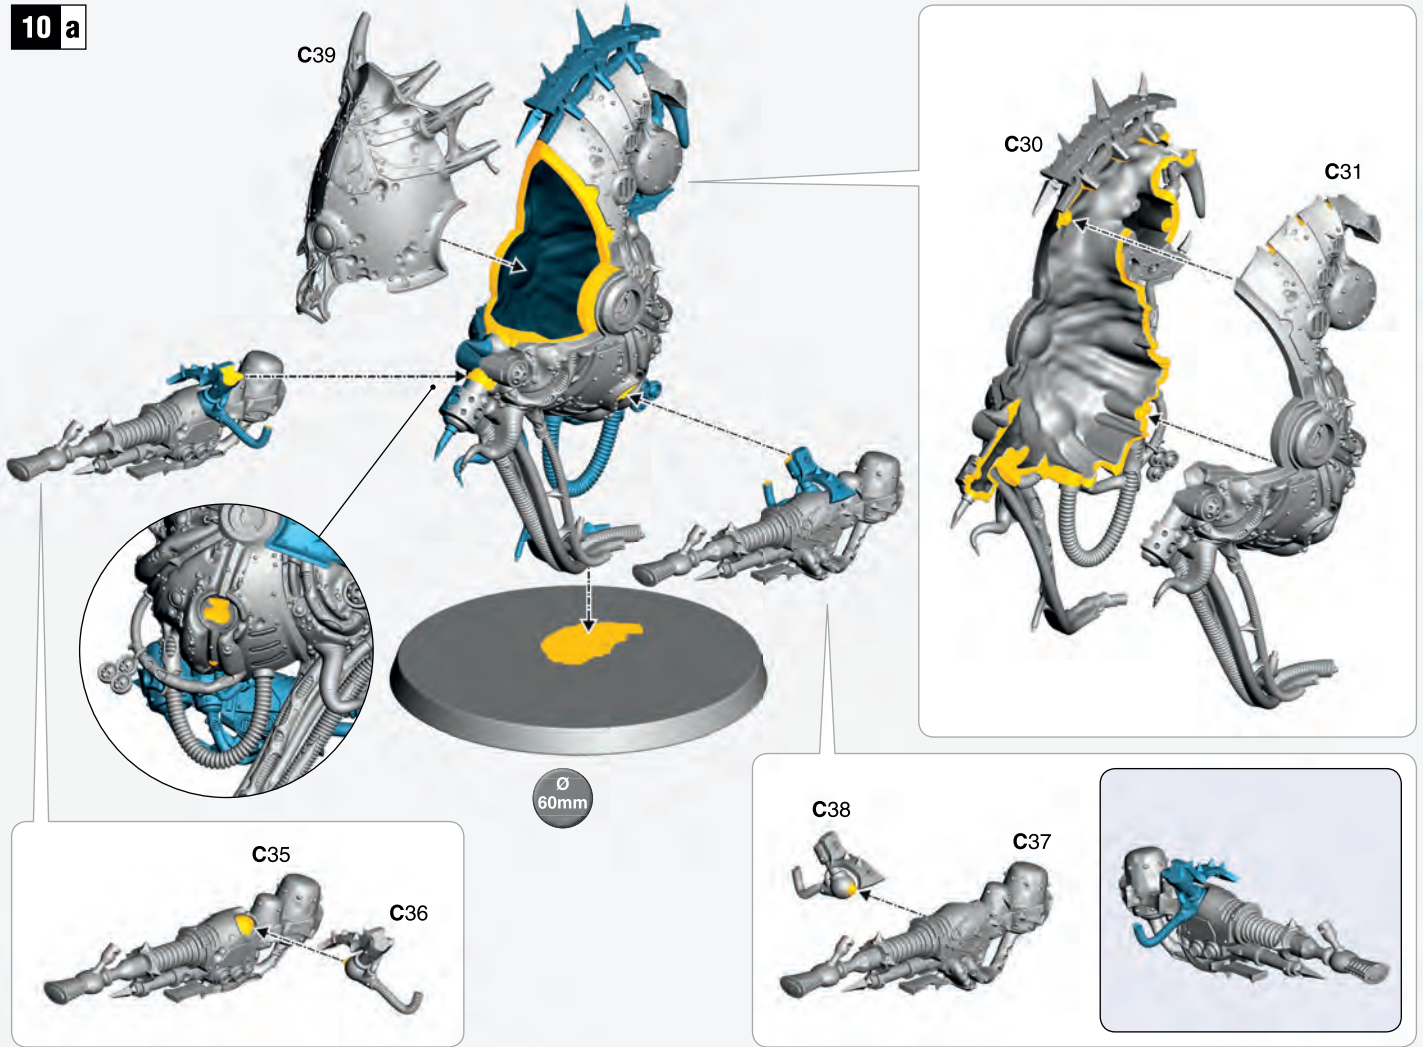

8 b

8 c

8 d

8 e

8 f

8 g

9 a NOXIOUS BLIGHTBRINGER

9 b MALIGNANT PLAGUECASTER

9 c

9 d DEATH GUARD LORD OF CONTAGION

10 DEATH GUARD FOETID BLOAT-DRONE

10 a

10 b

DEATH GUARD

DEATH GUARD LORD OF CONTAGION

BASE CELESTRA GREY
 SHADE DRAKENHOF NIGHTSHADE
 SHADE COELIA GREENSHADE
 LAYER WHITE SCAR