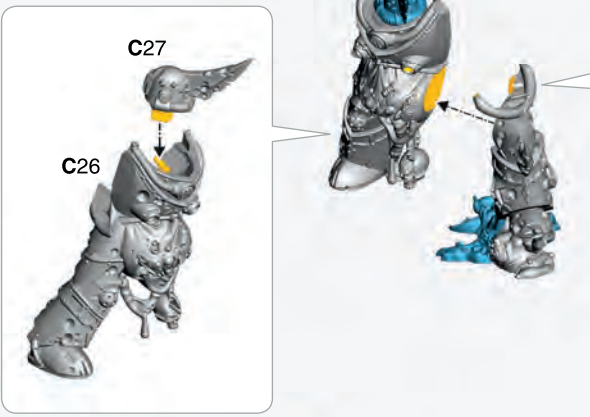

8 b

8 c

8 d

8 e

8 f

8 g

9 a NOXIOUS BLIGHTBRINGER

9 b MALIGNANT PLAGUECASTER

9 c

9 d DEATH GUARD LORD OF CONTAGION

10 DEATH GUARD FOETID BLOAT-DRONE

10 a

10 b

DEATH GUARD

DEATH GUARD LORD OF CONTAGION

BASE CELESTRA GREY
 SHADE DRAKENHOF NIGHTSHADE
 SHADE COELIA GREENSHADE
 LAYER WHITE SCAR