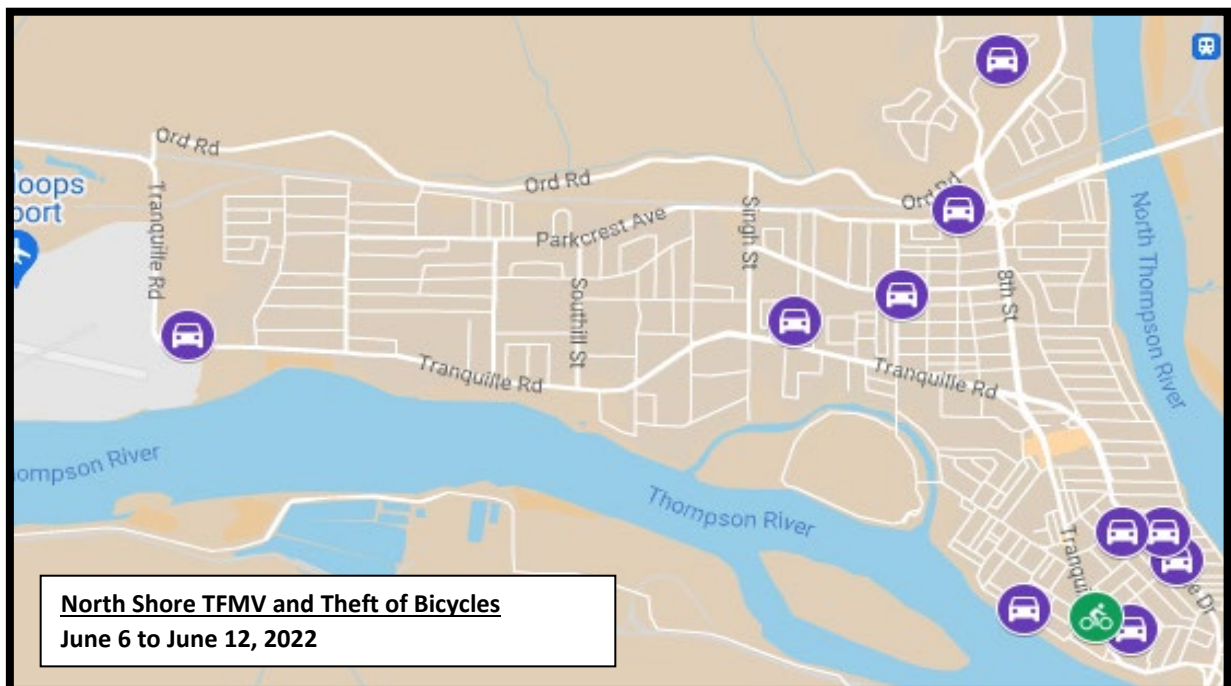

Theft from Motor Vehicle and Theft of Bicycle Maps: June 6th to June 12th, 2022

37 Theft from Motor Vehicles reported June 6th to June 12th, 2022 (shown in purple)

5 Thefts of Bicycle reported from June 6th to June 12th, 2022 (Shown in Green)

Figure 1: Kamloops Overview Map Theft from MV and Theft of Bicycles June 6th to June 12th, 2022.

Figure 2: North Shore Theft from MV and Theft of Bicycles June 6th to 12th, 2022.

Figure 3: Downtown Map Theft from MV and Theft of Bicycles June 6th to 12th, 2022

Figure 4: West End/ Sahali Map Theft from MV and Theft of Bicycles June 6 to 12, 2022

Figure 5: Upper Sahali/ Aberdeen Theft from MV and Theft of Bicycles June 6th to 12th, 2022.

Figure 6: Barnhartvale/ Dallas/ Tk'emlups Reserve Theft from MV and Theft of Bicycles June 6th to 12th, 2022.

Figure 7: Rayleigh Theft from MV and Theft of Bicycles June 6th to June 12th, 2022.

Figure 8: Savona Theft from MV and Theft of Bicycles June 6th to June 12th, 2022.