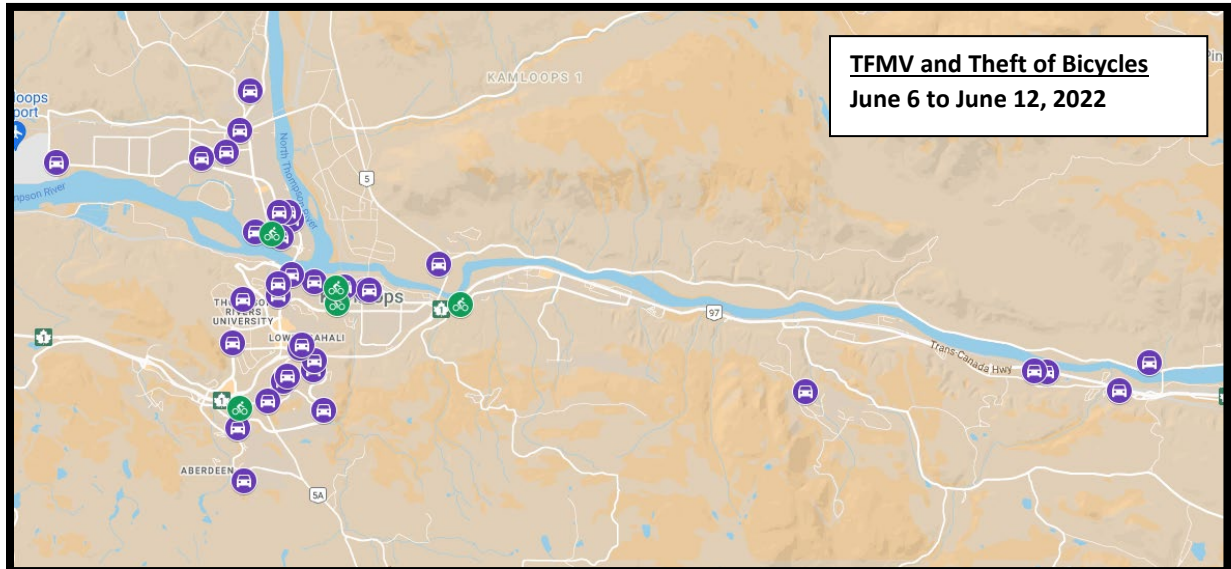

Theft from Motor Vehicle and Theft of Bicycle Maps: June 6th to June 12th, 2022

37 Theft from Motor Vehicles reported June 6th to June 12th, 2022 (shown in purple)

5 Thefts of Bicycle reported from June 6th to June 12th, 2022 (Shown in Green)

Figure 1: Kamloops Overview Map Theft from MV and Theft of Bicycles June 6th to June 12th, 2022.

Figure 2: North Shore Theft from MV and Theft of Bicycles June 6th to 12th, 2022.

Figure 3: Downtown Map Theft from MV and Theft of Bicycles June 6th to 12th, 2022

Figure 4: West End/ Sahali Map Theft from MV and Theft of Bicycles June 6 to 12, 2022

Figure 5: Upper Sahali/ Aberdeen Theft from MV and Theft of Bicycles June 6th to 12th, 2022.

Figure 6: Barnhartvale/ Dallas/ Tk'emlups Reserve Theft from MV and Theft of Bicycles June 6th to 12th, 2022.

Figure 7: Rayleigh Theft from MV and Theft of Bicycles June 6th to June 12th, 2022.

Figure 8: Savona Theft from MV and Theft of Bicycles June 6th to June 12th, 2022.