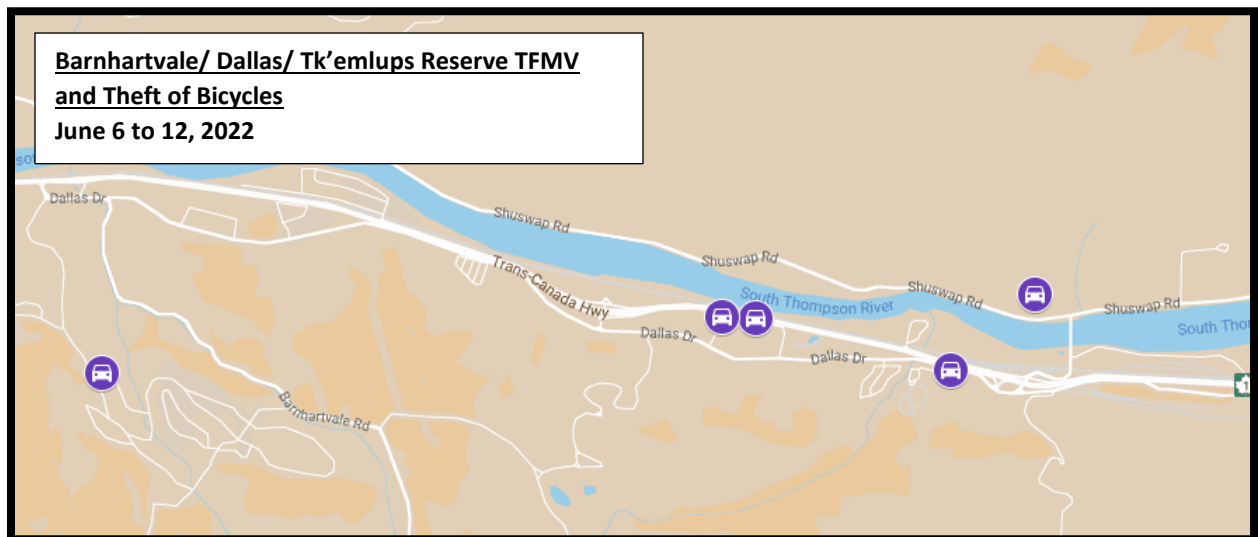

Figure 1: Kamloops Overview Map Theft from MV and Theft of Bicycles June 6th to June 12th, 2022.

Figure 2: North Shore Theft from MV and Theft of Bicycles June 6th to 12th, 2022.

Figure 3: Downtown Map Theft from MV and Theft of Bicycles June 6th to 12th, 2022

Figure 4: West End/ Sahali Map Theft from MV and Theft of Bicycles June 6 to 12, 2022

Figure 5: Upper Sahali/ Aberdeen Theft from MV and Theft of Bicycles June 6th to 12th, 2022.

Figure 6: Barnhartvale/ Dallas/ Tk'emlups Reserve Theft from MV and Theft of Bicycles June 6th to 12th, 2022.

Figure 7: Rayleigh Theft from MV and Theft of Bicycles June 6th to June 12th, 2022.

Figure 8: Savona Theft from MV and Theft of Bicycles June 6th to June 12th, 2022.