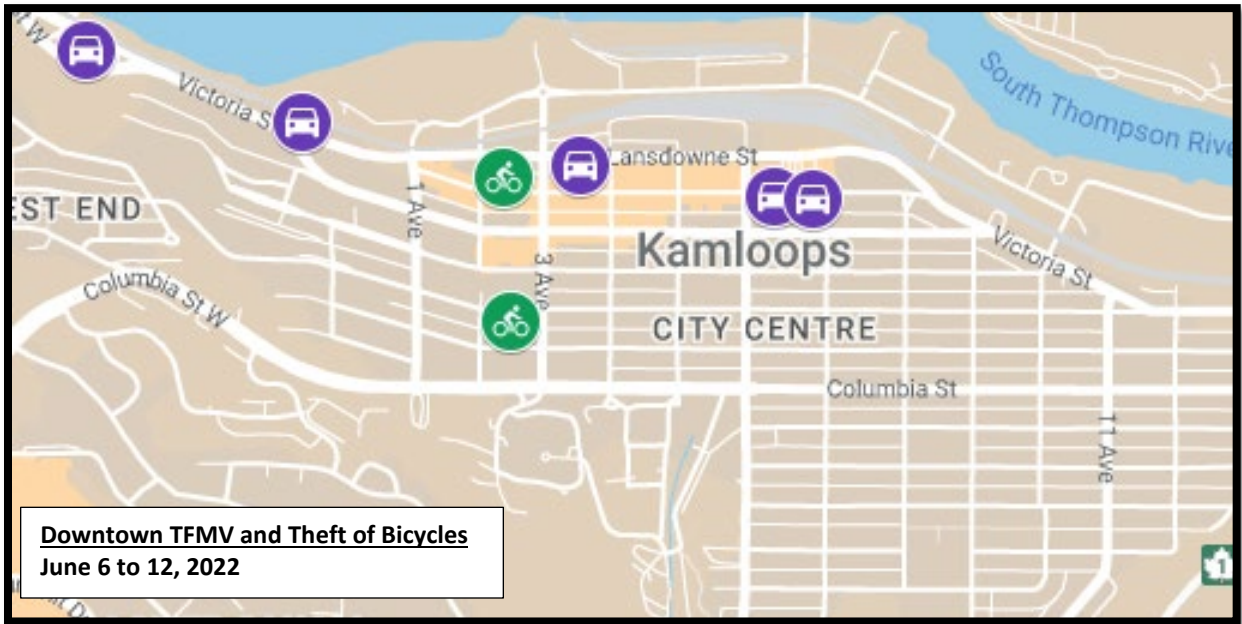

Theft from Motor Vehicle and Theft of Bicycle Maps: June 6th to June 12th, 2022

37 Theft from Motor Vehicles reported June 6th to June 12th, 2022 (shown in purple)

5 Thefts of Bicycle reported from June 6th to June 12th, 2022 (Shown in Green)

Figure 1: Kamloops Overview Map Theft from MV and Theft of Bicycles June 6th to June 12th, 2022.

Figure 2: North Shore Theft from MV and Theft of Bicycles June 6th to 12th, 2022.

Figure 3: Downtown Map Theft from MV and Theft of Bicycles June 6th to 12th, 2022

Figure 4: West End/ Sahali Map Theft from MV and Theft of Bicycles June 6 to 12, 2022

Figure 5: Upper Sahali/ Aberdeen Theft from MV and Theft of Bicycles June 6th to 12th, 2022.

Figure 6: Barnhartvale/ Dallas/ Tk'emlups Reserve Theft from MV and Theft of Bicycles June 6th to 12th, 2022.

Figure 7: Rayleigh Theft from MV and Theft of Bicycles June 6th to June 12th, 2022.

Figure 8: Savona Theft from MV and Theft of Bicycles June 6th to June 12th, 2022.