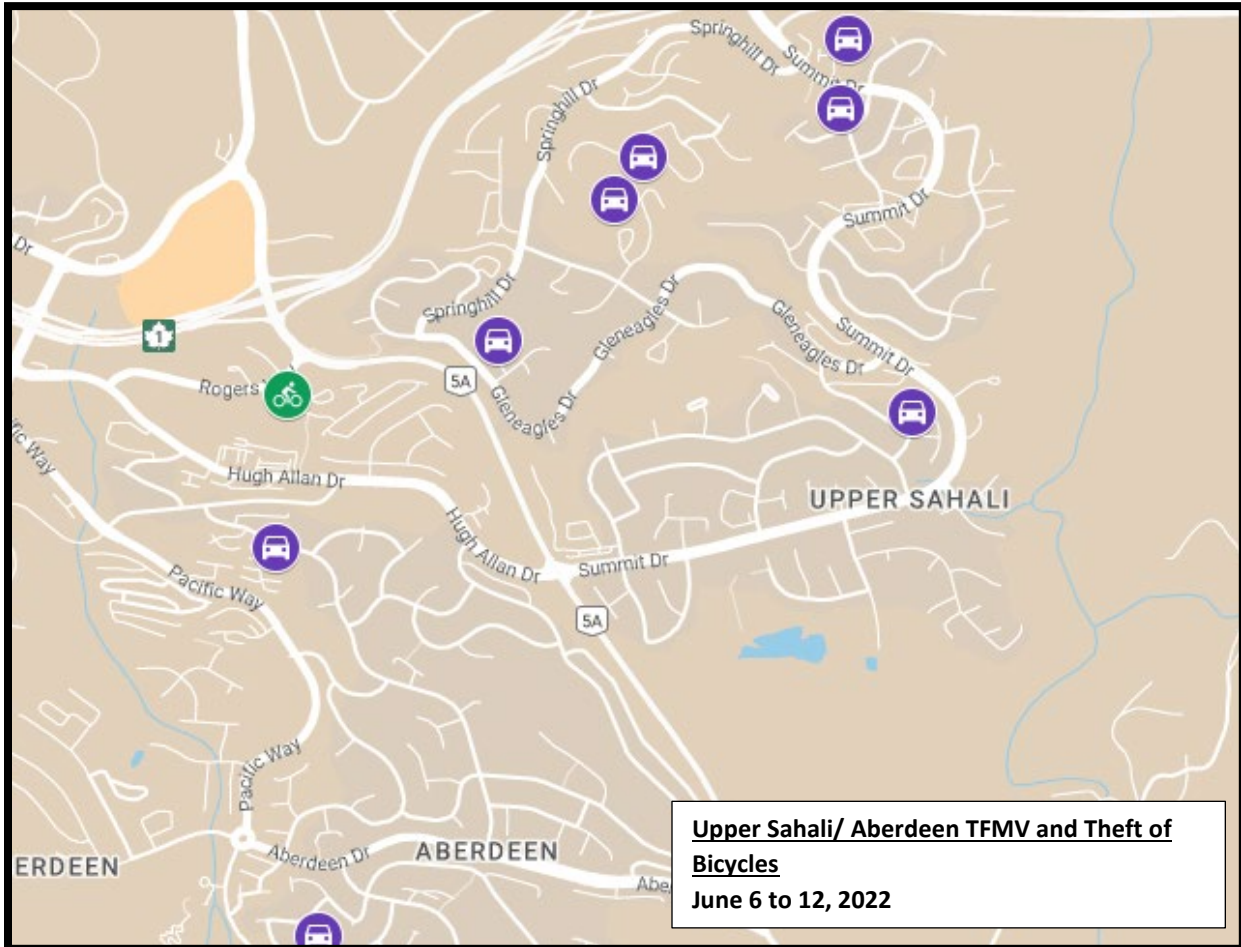

Theft from Motor Vehicle and Theft of Bicycle Maps: June 6th to June 12th, 2022

37 Theft from Motor Vehicles reported June 6th to June 12th, 2022 (shown in purple)

5 Thefts of Bicycle reported from June 6th to June 12th, 2022 (Shown in Green)

Figure 1: Kamloops Overview Map Theft from MV and Theft of Bicycles June 6th to June 12th, 2022.

Figure 2: North Shore Theft from MV and Theft of Bicycles June 6th to 12th, 2022.

Figure 3: Downtown Map Theft from MV and Theft of Bicycles June 6th to 12th, 2022

Figure 4: West End/ Sahali Map Theft from MV and Theft of Bicycles June 6 to 12, 2022

Figure 5: Upper Sahali/ Aberdeen Theft from MV and Theft of Bicycles June 6th to 12th, 2022.

Figure 6: Barnhartvale/ Dallas/ Tk'emlups Reserve Theft from MV and Theft of Bicycles June 6th to 12th, 2022.

Figure 7: Rayleigh Theft from MV and Theft of Bicycles June 6th to June 12th, 2022.

Figure 8: Savona Theft from MV and Theft of Bicycles June 6th to June 12th, 2022.