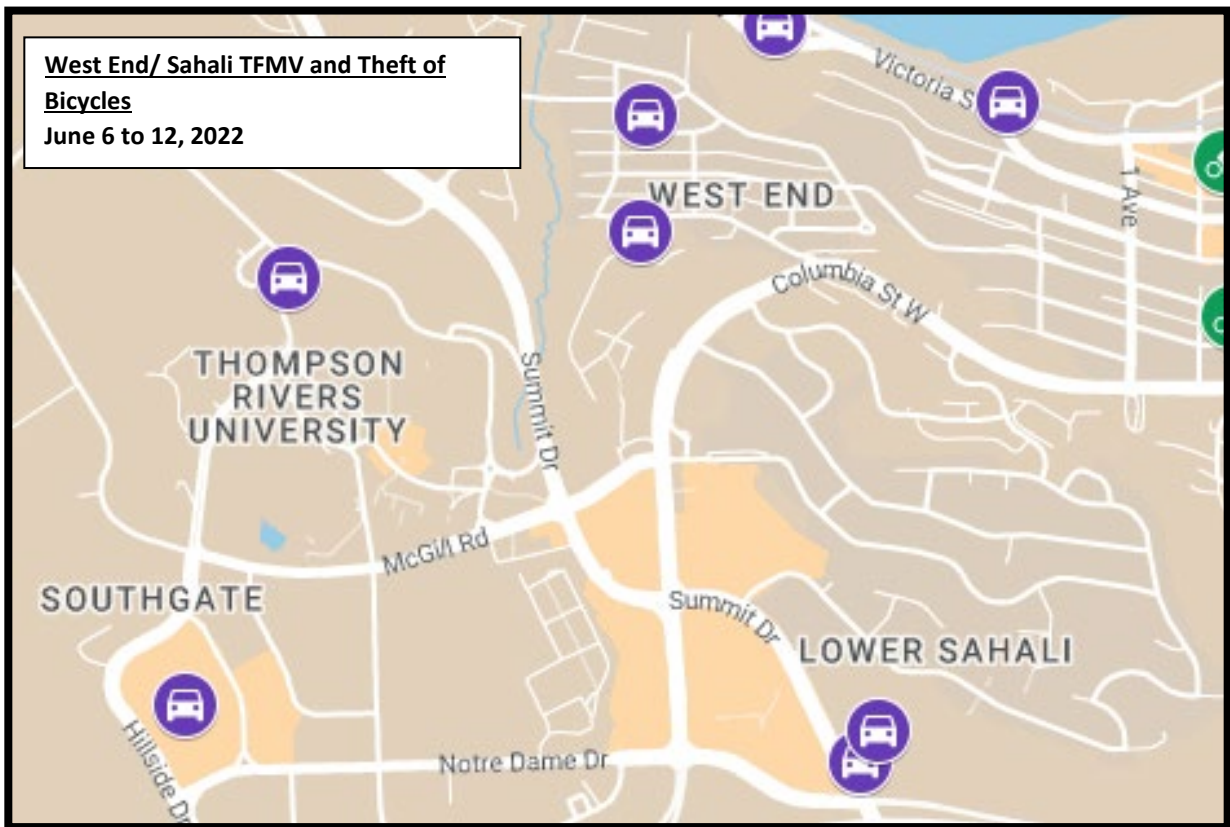

Theft from Motor Vehicle and Theft of Bicycle Maps: June 6th to June 12th, 2022

37 Theft from Motor Vehicles reported June 6th to June 12th, 2022 (shown in purple)

5 Thefts of Bicycle reported from June 6th to June 12th, 2022 (Shown in Green)

Figure 1: Kamloops Overview Map Theft from MV and Theft of Bicycles June 6th to June 12th, 2022.

Figure 2: North Shore Theft from MV and Theft of Bicycles June 6th to 12th, 2022.

Figure 3: Downtown Map Theft from MV and Theft of Bicycles June 6th to 12th, 2022

Figure 4: West End/ Sahali Map Theft from MV and Theft of Bicycles June 6 to 12, 2022

Figure 5: Upper Sahali/ Aberdeen Theft from MV and Theft of Bicycles June 6th to 12th, 2022.

Figure 6: Barnhartvale/ Dallas/ Tk'emlups Reserve Theft from MV and Theft of Bicycles June 6th to 12th, 2022.

Figure 7: Rayleigh Theft from MV and Theft of Bicycles June 6th to June 12th, 2022.

Figure 8: Savona Theft from MV and Theft of Bicycles June 6th to June 12th, 2022.