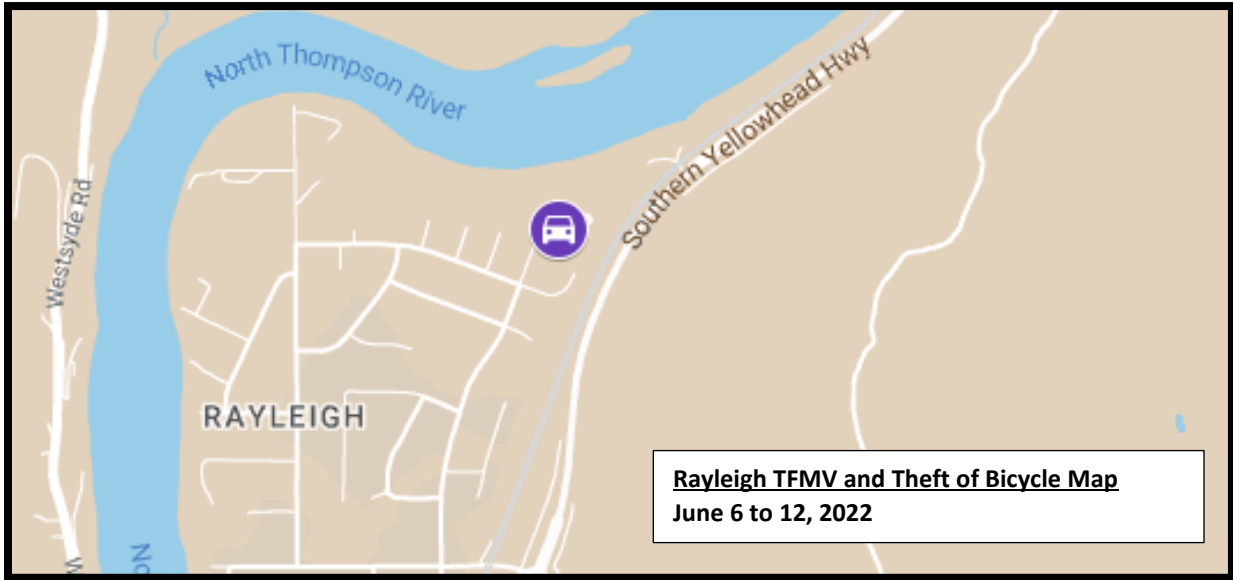

Figure 4: West End/ Sahali Map Theft from MV and Theft of Bicycles June 6 to 12, 2022

Figure 5: Upper Sahali/ Aberdeen Theft from MV and Theft of Bicycles June 6th to 12th, 2022.

Figure 6: Barnhartvale/ Dallas/ Tk'emlups Reserve Theft from MV and Theft of Bicycles June 6th to 12th, 2022.

Figure 7: Rayleigh Theft from MV and Theft of Bicycles June 6th to June 12th, 2022.

Figure 8: Savona Theft from MV and Theft of Bicycles June 6th to June 12th, 2022.