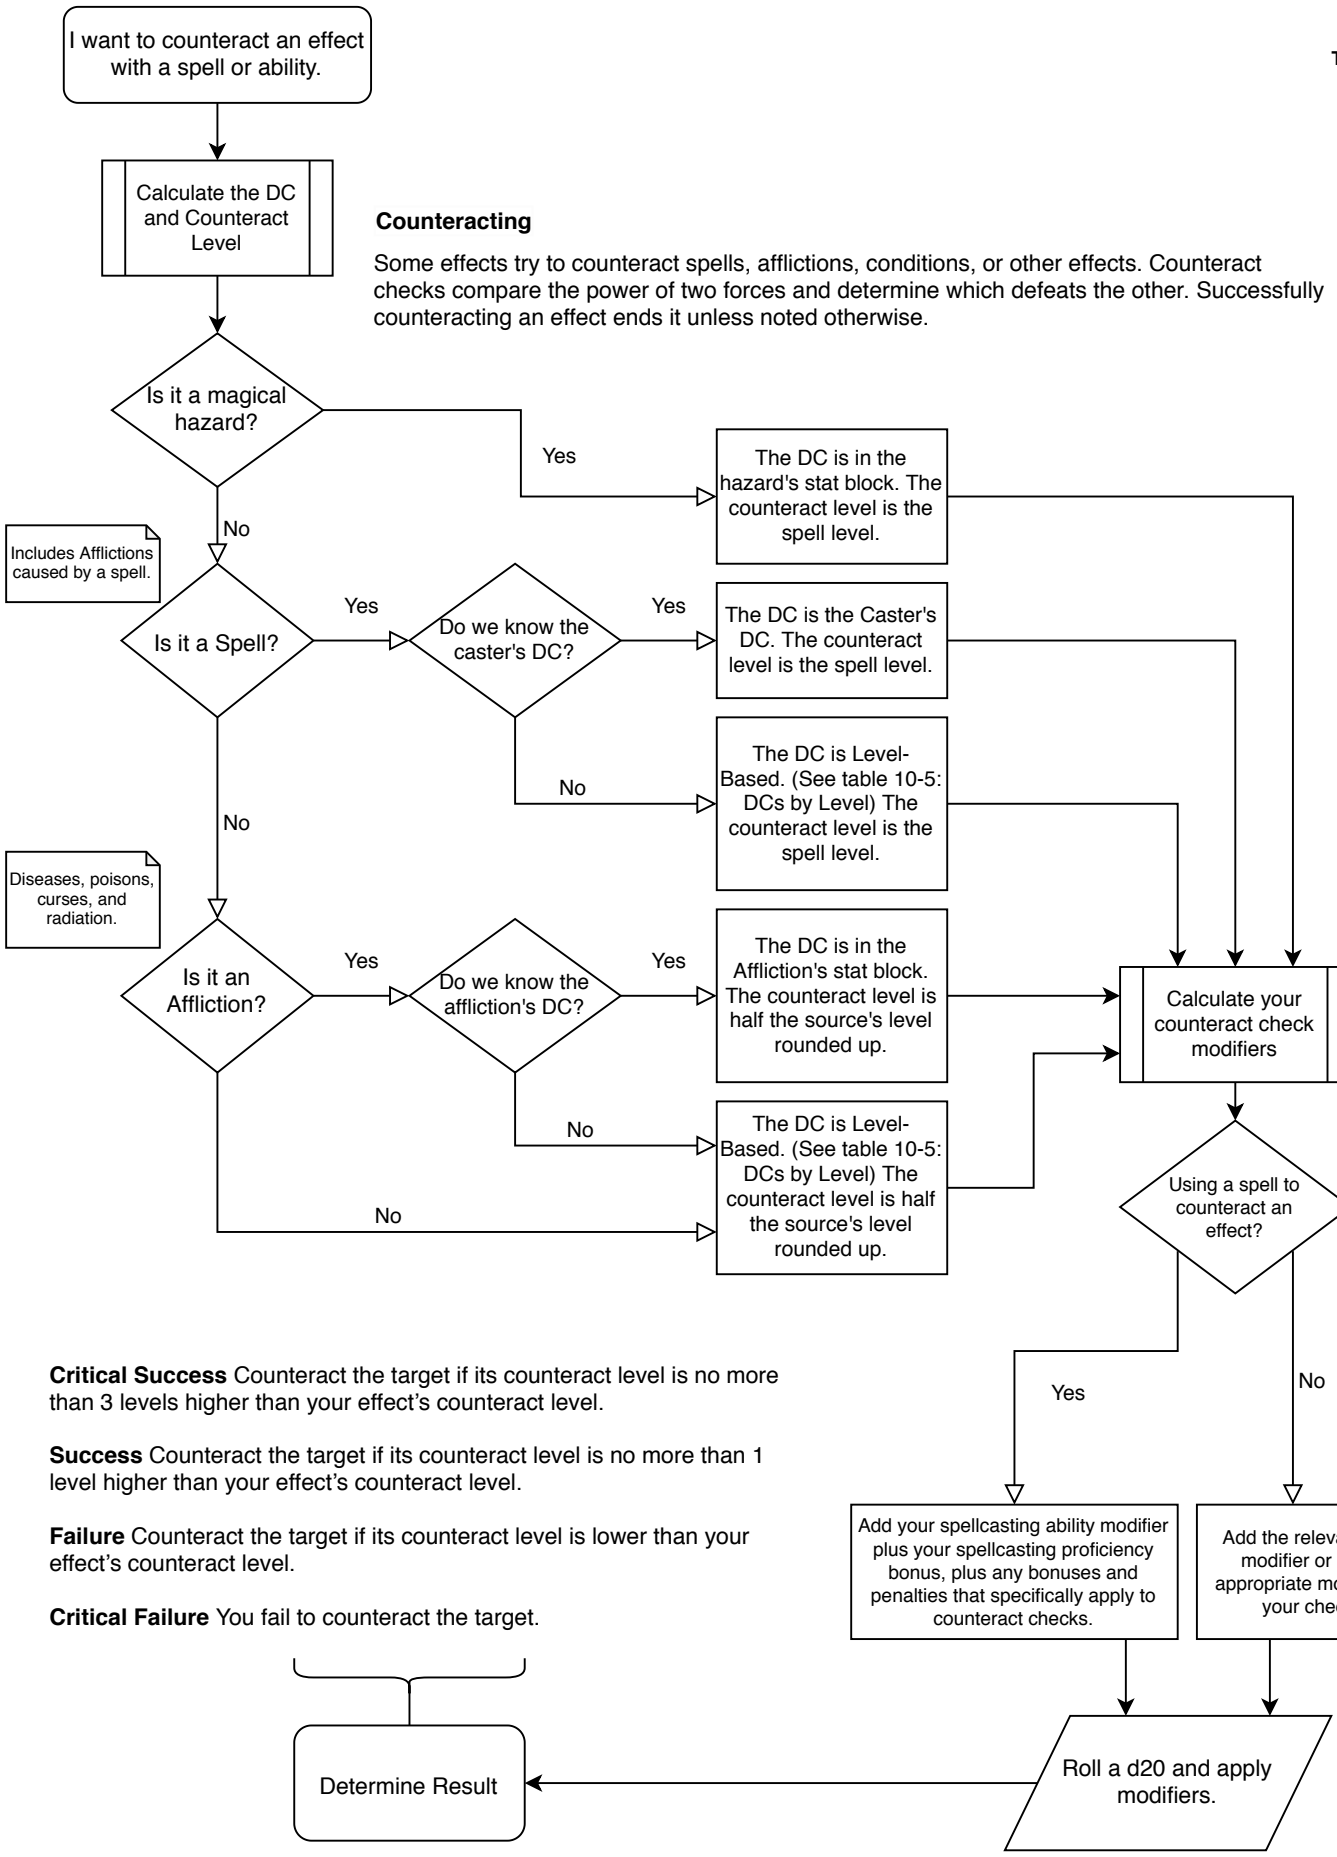

Pathfinder 2E Counteract Flowchart

Table 10-5: DCs by Level

Level	DC
0	14
1	15
2	16
3	18
4	19
5	20
6	22
7	23
8	24
9	26
10	27
11	28
12	30
13	31
14	32
15	34
16	35
17	36
18	38
19	39
20	40
21	42
22	44
23	46
24	48
25	50
Spell Lvl*	DC
1st	15
2nd	18
3rd	20
4th	23
5th	26
6th	28
7th	31
8th	34
9th	36
10th	39

Critical Success Counteract the target if its counteract level is no more than 3 levels higher than your effect's counteract level.

Success Counteract the target if its counteract level is no more than 1 level higher than your effect's counteract level.

Failure Counteract the target if its counteract level is lower than your effect's counteract level.

Critical Failure You fail to counteract the target.