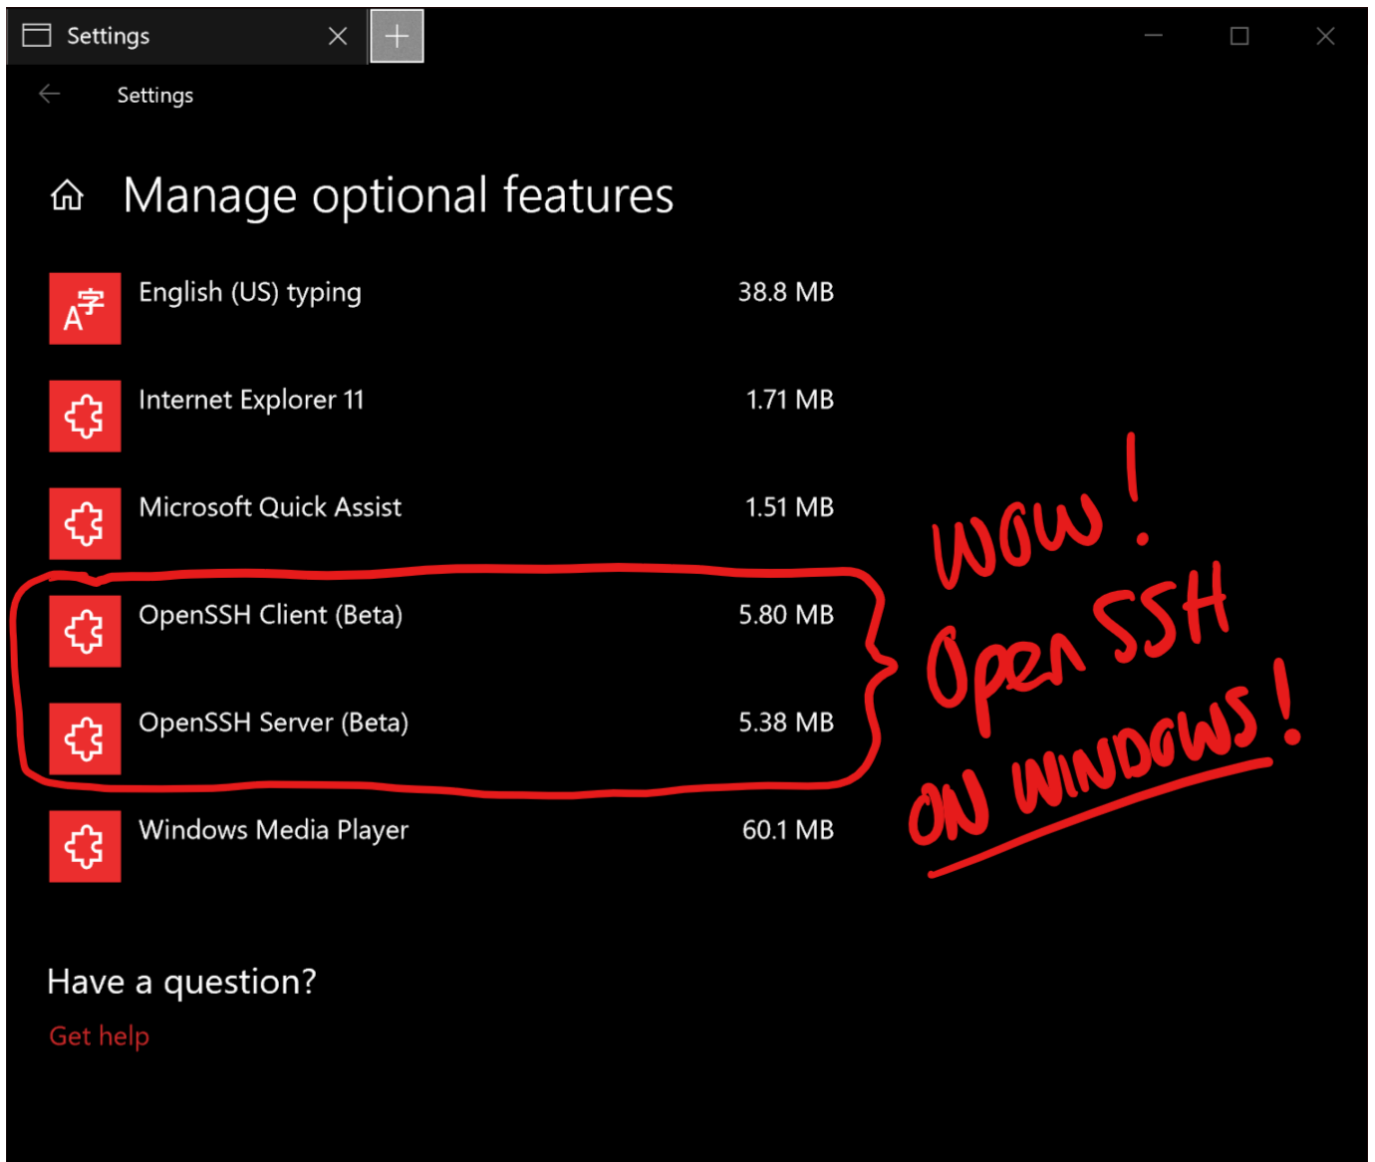

[Install And Configure OpenSSH Client And Server On Windows 10](#)