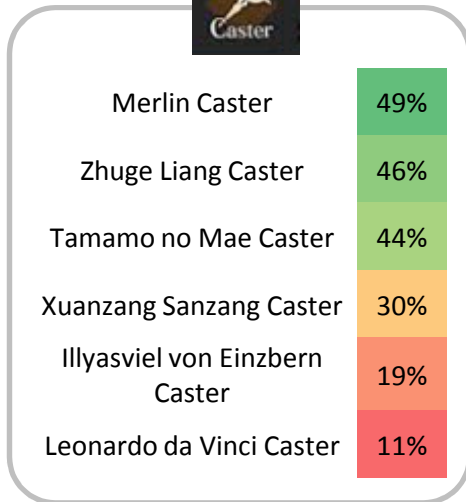

Most grailed servants – TOP10

% of grail : Servant grailed / Total

Ex : 16% of reddit players grailed Jeanne Alter

Most loved servants – TOP10

% of love : Servant grailed / Servant summoned

Ex : 59% of reddit players who summoned Jeanne Alter grailed her

Most hated servants – TOP10

% of hate : Servant unlevleled / Servant summoned

Ex : 62% of reddit players who summoned Fionn haven't leveled him

Most summoned 5* Servants

Most summoned 4* Servants

Most summoned 4* Welfare Servants

Most grailed 5* Servants

Miyamoto Musashi Saber	6,0%
Mordred Saber	3,2%
Okita Souji Saber	2,7%
Nero Claudius (Bride)	2,2%
Altria Pendragon Saber	1,9%
Ryougi Shiki Saber	1,8%
Altera Saber	1,3%

Gilgamesh Archer	4,7%
Ishtar Archer	4,0%
Altria Pendragon Archer	3,1%
Nikola Tesla Archer	0,2%
Orion Archer	0,1%
Arjuna Archer	0,1%

Scathach Lancer	4,1%
Tamamo no Mae Lancer	2,6%
Enkidu Lancer	1,7%
Karna Lancer	1,1%
Altria Pendragon Lancer	0,8%
Brynhild Lancer	0,7%

Cu Chulainn (Alter)	4,4%
Minamoto-no-Raikou	3,8%
Sakata Kintoki Berserker	0,6%
Vlad III Berserker	0,4%
Nightingale Berserker	0,3%