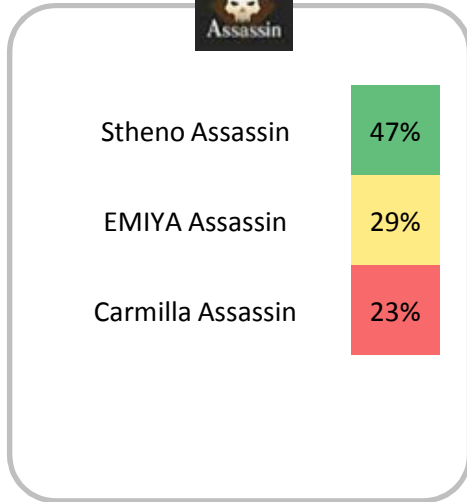

Enkidu Lancer	19%
Karna Lancer	19%
Altria Pendragon Lancer	8%
Tamamo no Mae Lancer	6%
Brynhild Lancer	4%
Scathach Lancer	3%

Vlad III Berserker	17%
Nightingale Berserker	15%
Sakata Kintoki Berserker	12%
Cu Chulainn (Alter)	5%
Minamoto-no-Raikou	2%

Queen Medb Rider	13%
Quetzalcoatl Rider	12%
Francis Drake Rider	10%
Iskandar Rider	8%
Ozymandias Rider	7%

Xuanzang Sanzang Caster	13%
Leonardo da Vinci Caster	11%
Tamamo no Mae Caster	7%
Illyasviel von Einzbern	7%
Merlin Caster	4%
Zhuge Liang Caster	4%

Jack the Ripper Assassin	7%
Cleopatra Assassin	7%
Mysterious Heroine X Assassin	2%
Shuten-Douji Assassin	2%
King Hassan Assassin	-

Amakusa Shirou Ruler	7%
Jeanne d'Arc Ruler	6%
Edmond Dantes Avenger	4%
Jeanne d'Arc (Alter)	2%

Most hated 4* Servants

Most hated 4* Welfare Servants