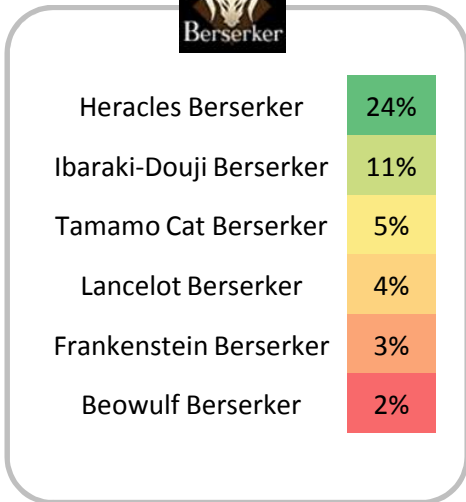

Mordred Rider	2,6%
Astolfo Rider	1,3%
Saint Martha Rider	0,9%
Marie Antoinette Rider	0,9%
Anne Bonny & Mary Read Rider	0,4%

Gilgamesh Caster	2,6%
Nitocris Caster	1,3%
Nursery Rhyme Caster	0,9%
Helena Blavatsky Caster	0,5%
Marie Antoinette Caster	0,4%
Thomas Edison Caster	0,3%
Medea (Lily) Caster	0,2%

Carmilla Assassin	0,9%
EMIYA Assassin	0,9%
Stheno Assassin	0,3%

Saint Martha Ruler	6,1%
Gorgon Avenger	2,5%

Most grailed 4* Welfare Servants

Most loved 5* Servants

Most loved 4* Servants

Most loved 4* Welfare Servants

Most hated 5* Servants

Altera Saber	15%
Altria Pendragon Saber	12%
Mordred Saber	11%
Miyamoto Musashi Saber	11%
Ryougi Shiki Saber	5%
Nero Claudius (Bride)	3%
Okita Souji Saber	2%

Arjuna Archer	31%
Nikola Tesla Archer	17%
Orion Archer	16%
Ishtar Archer	5%
Altria Pendragon Archer	4%
Gilgamesh Archer	2%