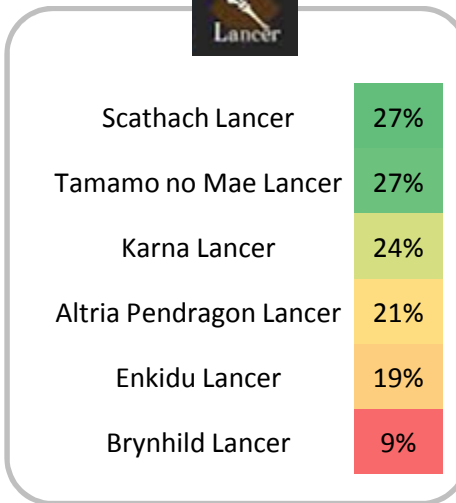

% of love : Servant grailed / Servant summoned

% of hate : Servant unleveled / Servant summoned

Most summoned servants – TOP10

% of summon : Servant summoned / Total

Ex : 49% of reddit players summoned Merlin

Most grailed servants – TOP10

% of grail : Servant grailed / Total

Ex : 16% of reddit players grailed Jeanne Alter

Most loved servants – TOP10

% of love : Servant grailed / Servant summoned

Ex : 59% of reddit players who summoned Jeanne Alter grailed her

Most hated servants – TOP10

% of hate : Servant unlevleled / Servant summoned

Ex : 62% of reddit players who summoned Fionn haven't leveled him

Most summoned 5* Servants

Most summoned 4* Servants

Most summoned 4* Welfare Servants

Most grailed 5* Servants

Miyamoto Musashi Saber	6,0%
Mordred Saber	3,2%
Okita Souji Saber	2,7%
Nero Claudius (Bride)	2,2%
Altria Pendragon Saber	1,9%
Ryougi Shiki Saber	1,8%
Altera Saber	1,3%

Gilgamesh Archer	4,7%
Ishtar Archer	4,0%
Altria Pendragon Archer	3,1%
Nikola Tesla Archer	0,2%
Orion Archer	0,1%
Arjuna Archer	0,1%