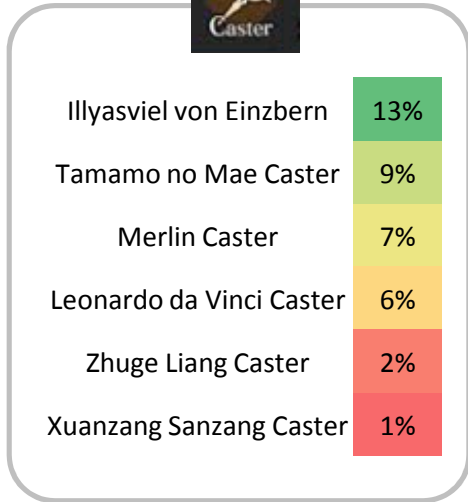

Mordred Rider	2,6%
Astolfo Rider	1,3%
Saint Martha Rider	0,9%
Marie Antoinette Rider	0,9%
Anne Bonny & Mary Read Rider	0,4%

Gilgamesh Caster	2,6%
Nitocris Caster	1,3%
Nursery Rhyme Caster	0,9%
Helena Blavatsky Caster	0,5%
Marie Antoinette Caster	0,4%
Thomas Edison Caster	0,3%
Medea (Lily) Caster	0,2%

Carmilla Assassin	0,9%
EMIYA Assassin	0,9%
Stheno Assassin	0,3%

Saint Martha Ruler	6,1%
Gorgon Avenger	2,5%

Most grailed 4* Welfare Servants

Most loved 5* Servants

Most loved 4* Servants

Most loved 4* Welfare Servants

Most hated 5* Servants

Altera Saber	15%
Altria Pendragon Saber	12%
Mordred Saber	11%
Miyamoto Musashi Saber	11%
Ryougi Shiki Saber	5%
Nero Claudius (Bride)	3%
Okita Souji Saber	2%

Arjuna Archer	31%
Nikola Tesla Archer	17%
Orion Archer	16%
Ishtar Archer	5%
Altria Pendragon Archer	4%
Gilgamesh Archer	2%