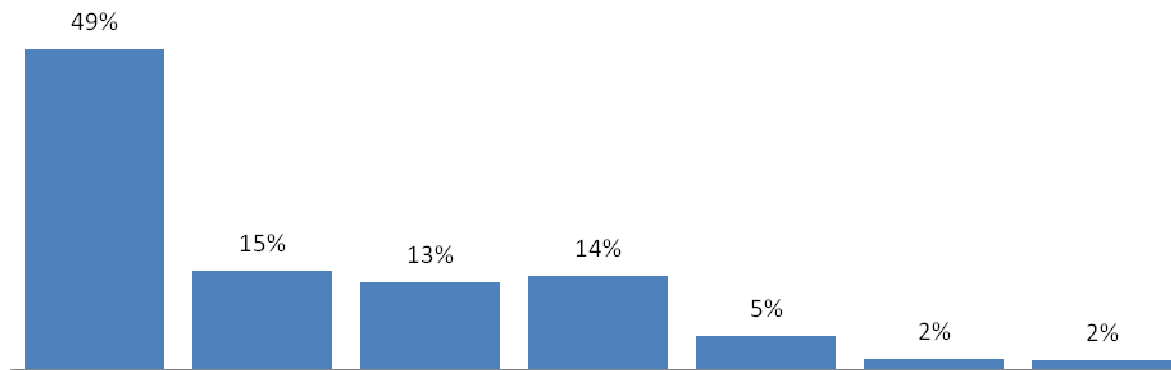

Grail for love or gameplay

You use your grails for...

Love

Gameplay