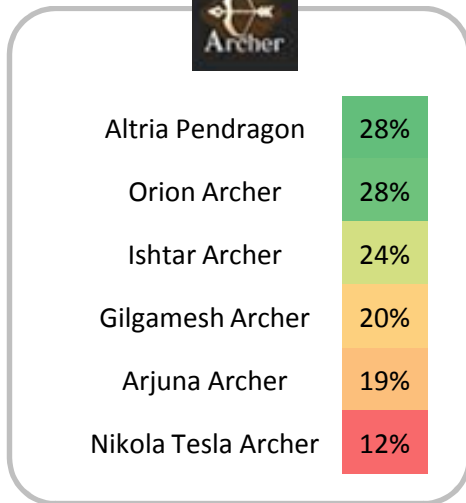

Most grailed servants – TOP10

% of grail : Servant grailed / Total

Ex : 16% of reddit players grailed Jeanne Alter

Most loved servants – TOP10

% of love : Servant grailed / Servant summoned

Ex : 59% of reddit players who summoned Jeanne Alter grailed her

Most hated servants – TOP10

% of hate : Servant unlevleled / Servant summoned

Ex : 62% of reddit players who summoned Fionn haven't leveled him

Most summoned 5* Servants

Most summoned 4* Servants

Most summoned 4* Welfare Servants

Most grailed 5* Servants

Miyamoto Musashi Saber	6,0%
Mordred Saber	3,2%
Okita Souji Saber	2,7%
Nero Claudius (Bride)	2,2%
Altria Pendragon Saber	1,9%
Ryougi Shiki Saber	1,8%
Altera Saber	1,3%

Gilgamesh Archer	4,7%
Ishtar Archer	4,0%
Altria Pendragon Archer	3,1%
Nikola Tesla Archer	0,2%
Orion Archer	0,1%
Arjuna Archer	0,1%

Scathach Lancer	4,1%
Tamamo no Mae Lancer	2,6%
Enkidu Lancer	1,7%
Karna Lancer	1,1%
Altria Pendragon Lancer	0,8%
Brynhild Lancer	0,7%

Cu Chulainn (Alter)	4,4%
Minamoto-no-Raikou	3,8%
Sakata Kintoki Berserker	0,6%
Vlad III Berserker	0,4%
Nightingale Berserker	0,3%