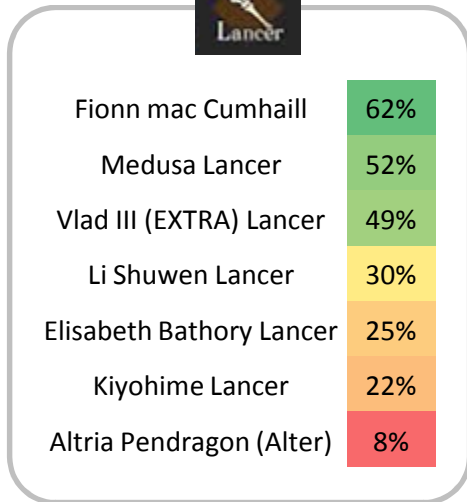

Enkidu Lancer	19%
Karna Lancer	19%
Altria Pendragon Lancer	8%
Tamamo no Mae Lancer	6%
Brynhild Lancer	4%
Scathach Lancer	3%

Vlad III Berserker	17%
Nightingale Berserker	15%
Sakata Kintoki Berserker	12%
Cu Chulainn (Alter)	5%
Minamoto-no-Raikou	2%

Queen Medb Rider	13%
Quetzalcoatl Rider	12%
Francis Drake Rider	10%
Iskandar Rider	8%
Ozymandias Rider	7%

Xuanzang Sanzang Caster	13%
Leonardo da Vinci Caster	11%
Tamamo no Mae Caster	7%
Illyasviel von Einzbern	7%
Merlin Caster	4%
Zhuge Liang Caster	4%

Jack the Ripper Assassin	7%
Cleopatra Assassin	7%
Mysterious Heroine X Assassin	2%
Shuten-Douji Assassin	2%
King Hassan Assassin	-

Amakusa Shirou Ruler	7%
Jeanne d'Arc Ruler	6%
Edmond Dantes Avenger	4%
Jeanne d'Arc (Alter)	2%

Most hated 4* Servants

Most hated 4* Welfare Servants