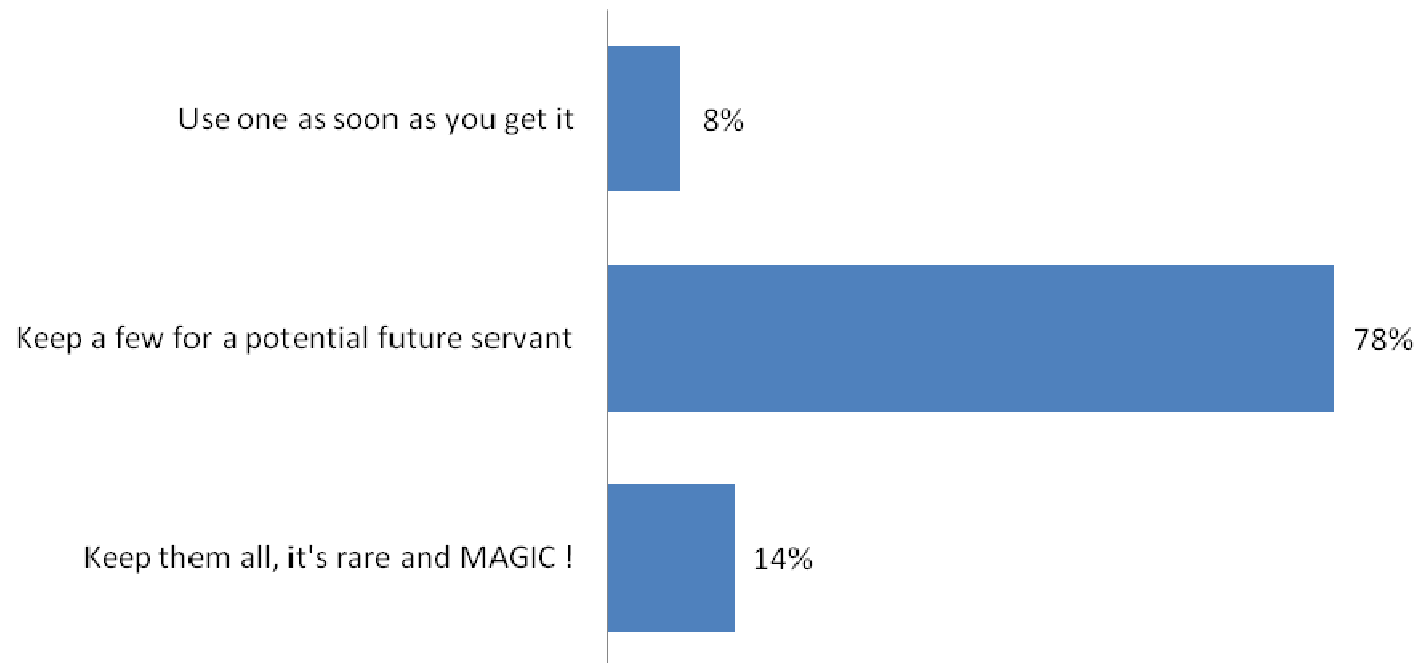

Grails on FGO NA – January 2019

r/grandorder

u/Dymmz

Kind of player

What kind of player are you ?

Grail stock

About the grail you...

Base : 1515