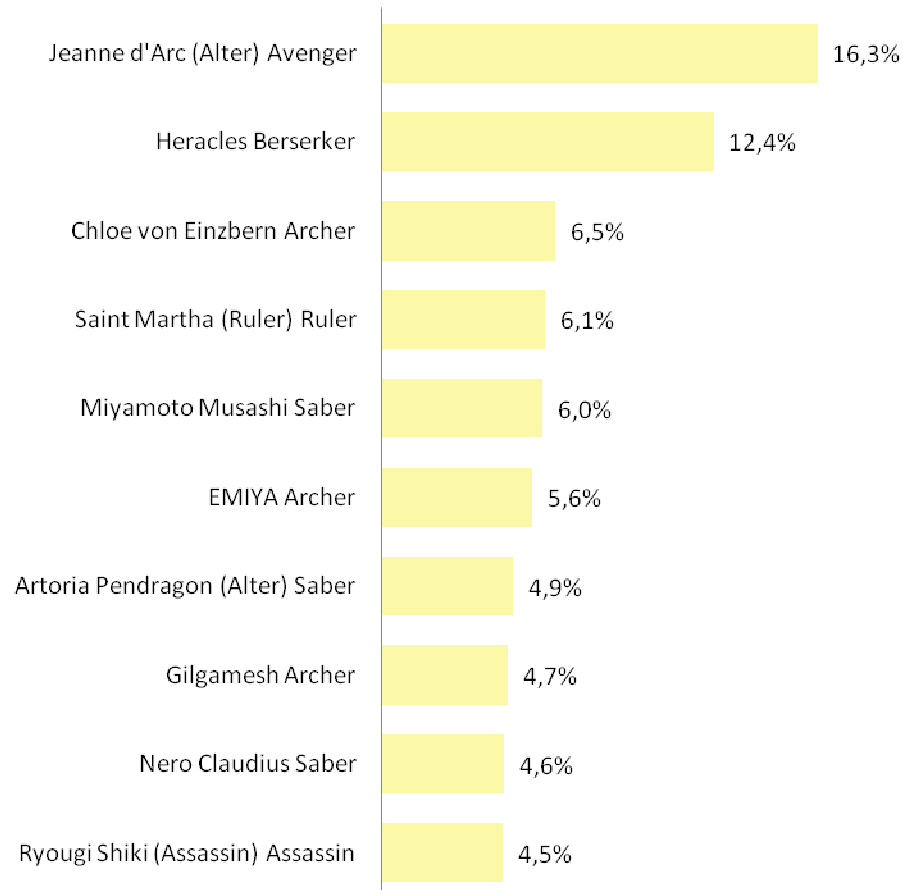

Base : 1515

Support list and grails

Are your grailed servants on support list ?

Base : 1515

Methodology

Pick your 5* / 4* servants

% of summon : Servant summoned / Total

% of grail : Servant grailed / Total

% of love : Servant grailed / Servant summoned

% of hate : Servant unleveled / Servant summoned

Most summoned servants – TOP10

% of summon : Servant summoned / Total

Ex : 49% of reddit players summoned Merlin

Most grailed servants – TOP10

% of grail : Servant grailed / Total

Ex : 16% of reddit players grailed Jeanne Alter

Most loved servants – TOP10

% of love : Servant grailed / Servant summoned

Ex : 59% of reddit players who summoned Jeanne Alter grailed her