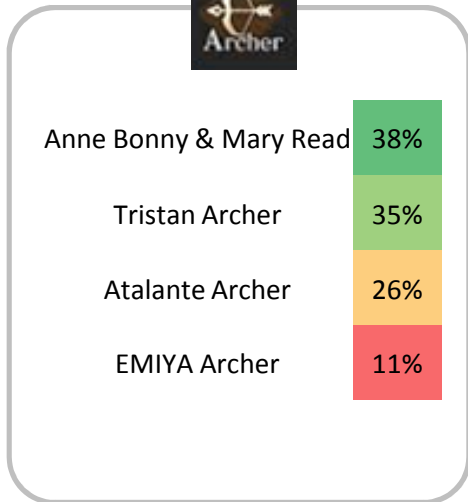

Enkidu Lancer	19%
Karna Lancer	19%
Altria Pendragon Lancer	8%
Tamamo no Mae Lancer	6%
Brynhild Lancer	4%
Scathach Lancer	3%

Vlad III Berserker	17%
Nightingale Berserker	15%
Sakata Kintoki Berserker	12%
Cu Chulainn (Alter)	5%
Minamoto-no-Raikou	2%

Queen Medb Rider	13%
Quetzalcoatl Rider	12%
Francis Drake Rider	10%
Iskandar Rider	8%
Ozymandias Rider	7%

Xuanzang Sanzang Caster	13%
Leonardo da Vinci Caster	11%
Tamamo no Mae Caster	7%
Illyasviel von Einzbern	7%
Merlin Caster	4%
Zhuge Liang Caster	4%

Jack the Ripper Assassin	7%
Cleopatra Assassin	7%
Mysterious Heroine X Assassin	2%
Shuten-Douji Assassin	2%
King Hassan Assassin	-

Amakusa Shirou Ruler	7%
Jeanne d'Arc Ruler	6%
Edmond Dantes Avenger	4%
Jeanne d'Arc (Alter)	2%

Most hated 4* Servants

Most hated 4* Welfare Servants