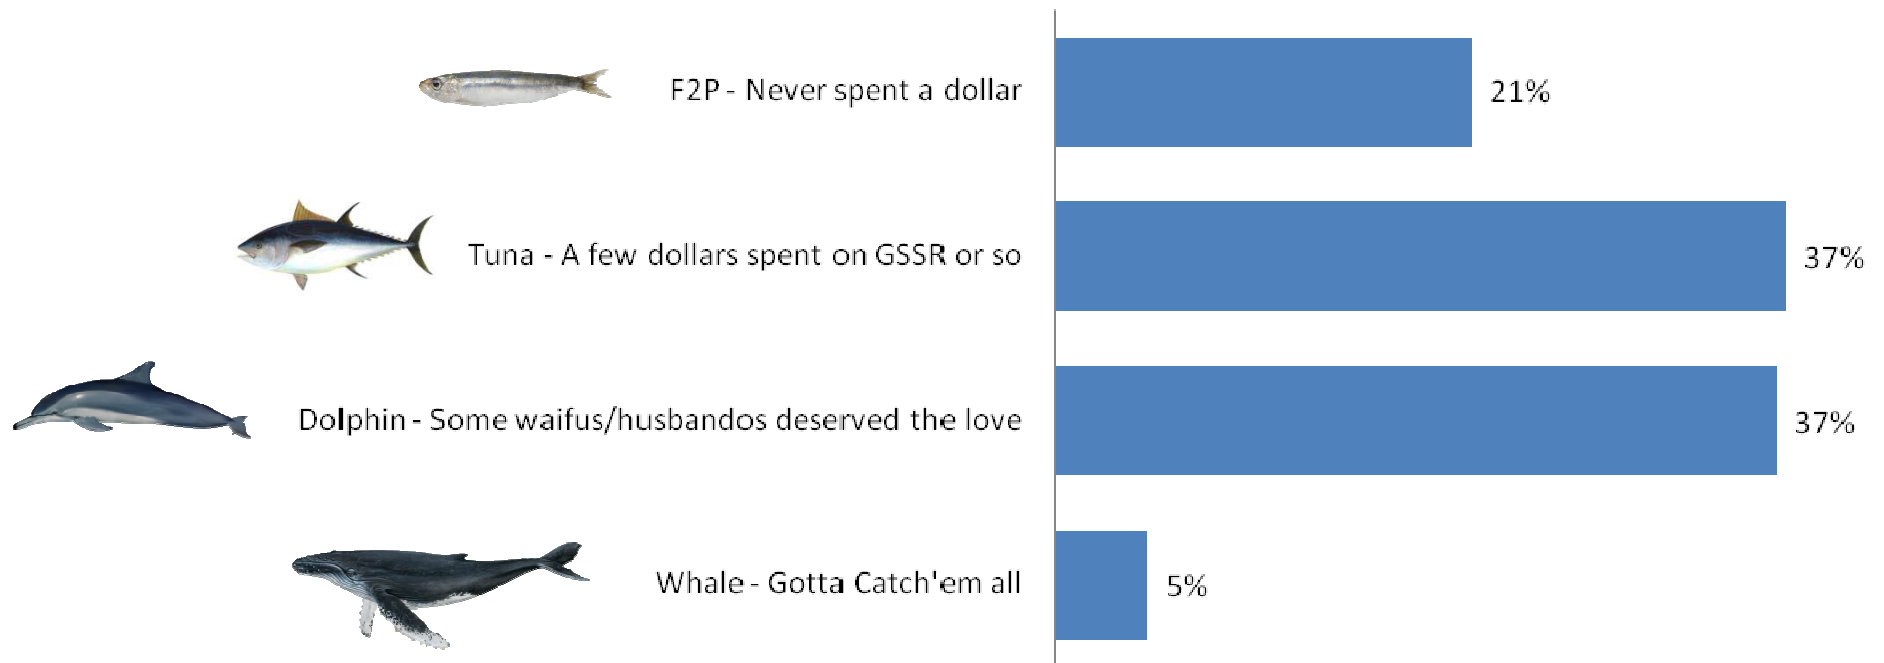

Grails on FGO NA – January 2019

r/grandorder

u/Dymmz

Kind of player

What kind of player are you ?

Grail stock

About the grail you...

Base : 1515