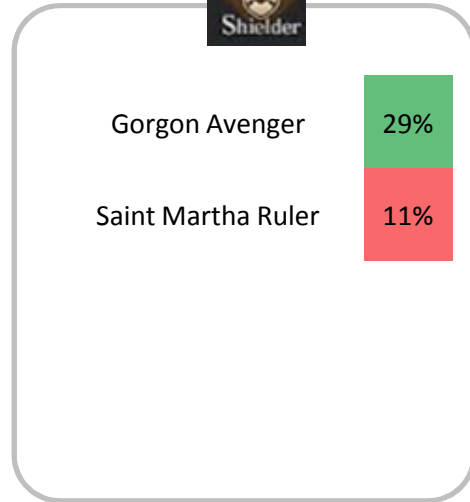

Enkidu Lancer	19%
Karna Lancer	19%
Altria Pendragon Lancer	8%
Tamamo no Mae Lancer	6%
Brynhild Lancer	4%
Scathach Lancer	3%

Vlad III Berserker	17%
Nightingale Berserker	15%
Sakata Kintoki Berserker	12%
Cu Chulainn (Alter)	5%
Minamoto-no-Raikou	2%

Queen Medb Rider	13%
Quetzalcoatl Rider	12%
Francis Drake Rider	10%
Iskandar Rider	8%
Ozymandias Rider	7%

Xuanzang Sanzang Caster	13%
Leonardo da Vinci Caster	11%
Tamamo no Mae Caster	7%
Illyasviel von Einzbern	7%
Merlin Caster	4%
Zhuge Liang Caster	4%

Jack the Ripper Assassin	7%
Cleopatra Assassin	7%
Mysterious Heroine X Assassin	2%
Shuten-Douji Assassin	2%
King Hassan Assassin	-

Amakusa Shirou Ruler	7%
Jeanne d'Arc Ruler	6%
Edmond Dantes Avenger	4%
Jeanne d'Arc (Alter)	2%

Most hated 4* Servants

Most hated 4* Welfare Servants