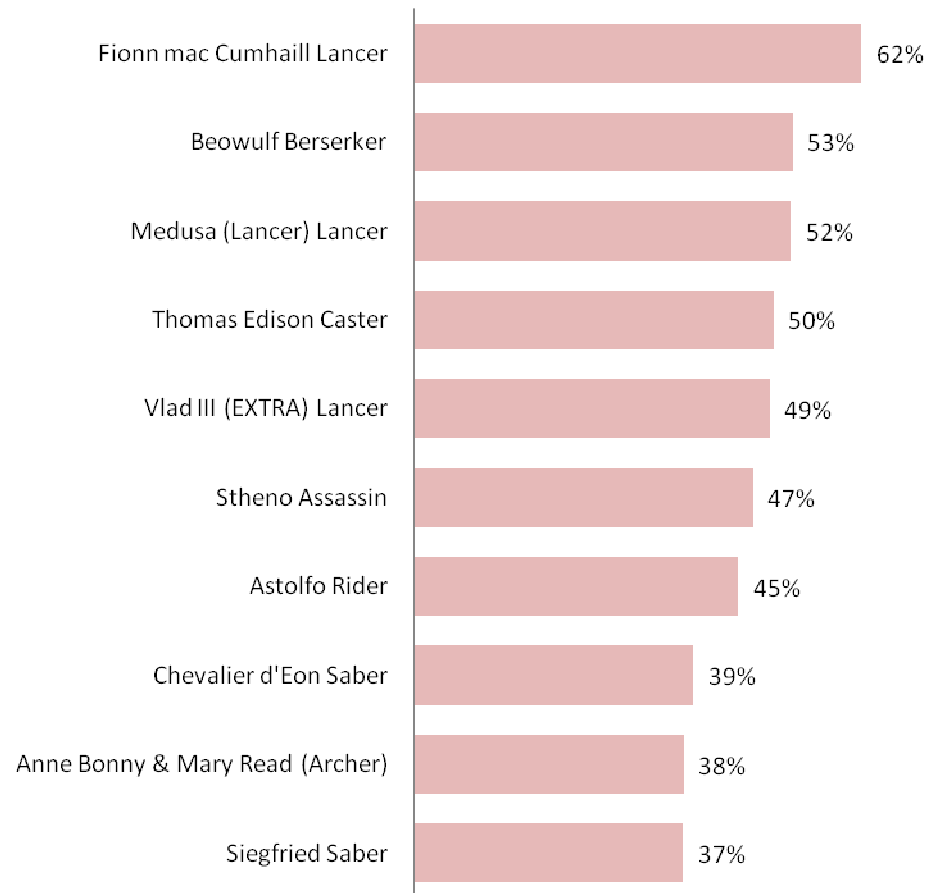

Most hated servants – TOP10

% of hate : Servant unlevleled / Servant summoned

Ex : 62% of reddit players who summoned Fionn haven't leveled him