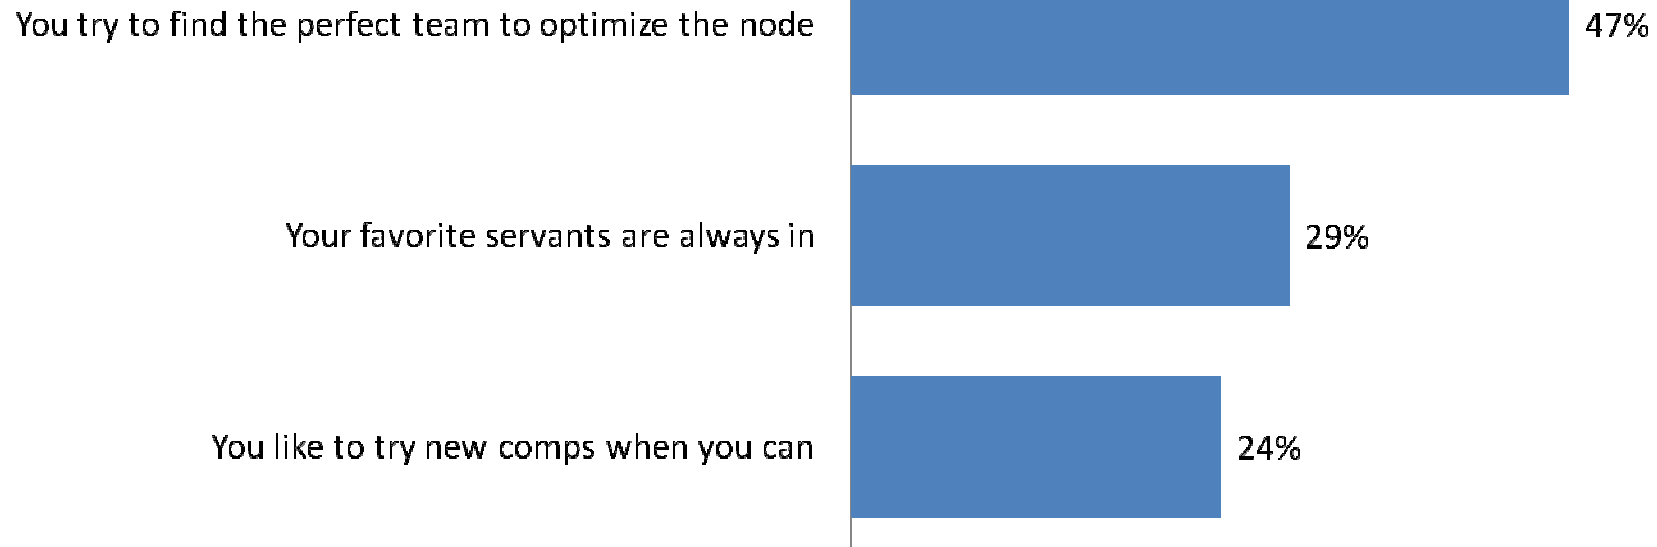

Base : 1515

Support list and grails

Are your grailed servants on support list ?

Base : 1515

Methodology

Pick your 5* / 4* servants

% of summon : Servant summoned / Total

% of grail : Servant grailed / Total