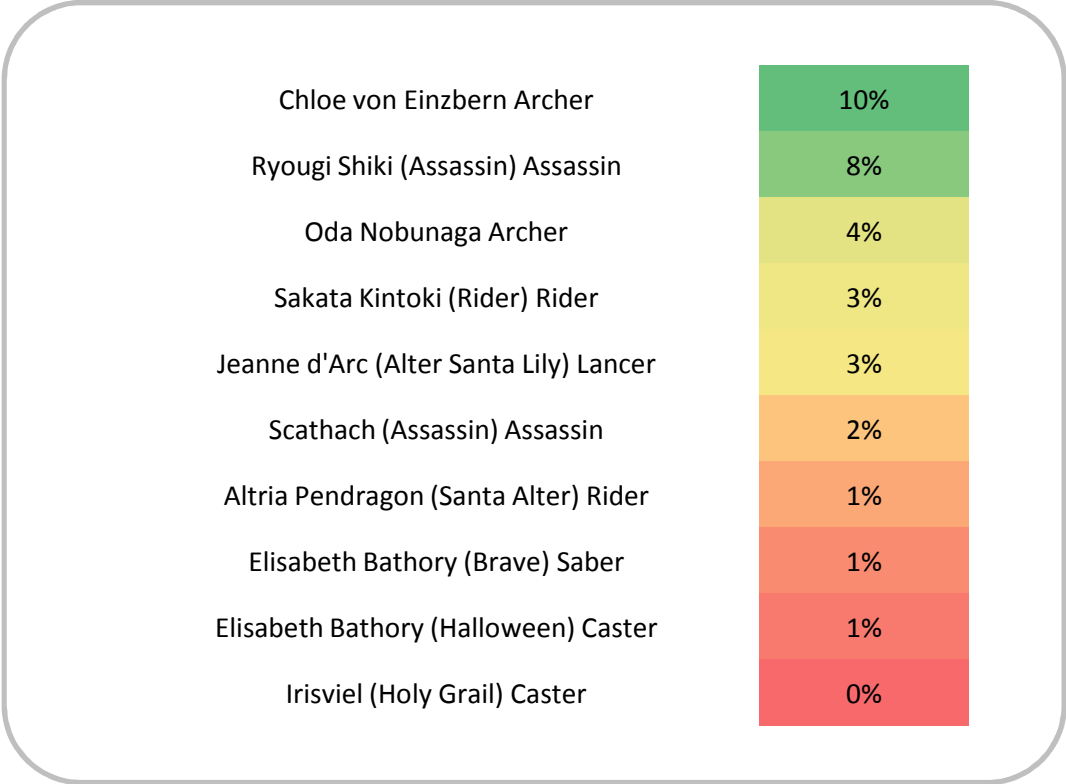

Carmilla Assassin	0,9%
EMIYA Assassin	0,9%
Stheno Assassin	0,3%

Saint Martha Ruler	6,1%
Gorgon Avenger	2,5%

Most grailed 4* Welfare Servants

Most loved 5* Servants

Most loved 4* Servants

Most loved 4* Welfare Servants