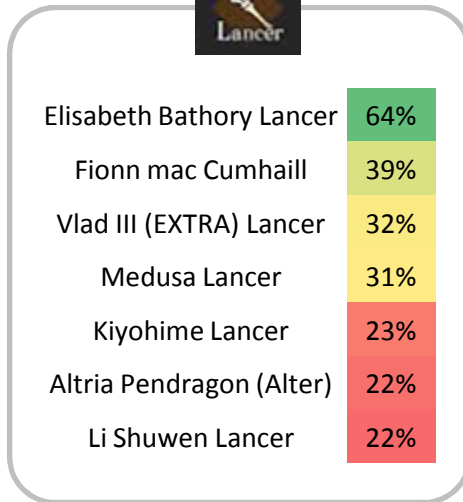

% of love : Servant grailed / Servant summoned

% of hate : Servant unleveled / Servant summoned

Most summoned servants – TOP10

% of summon : Servant summoned / Total

Ex : 49% of reddit players summoned Merlin

Most grailed servants – TOP10

% of grail : Servant grailed / Total

Ex : 16% of reddit players grailed Jeanne Alter

Most loved servants – TOP10

% of love : Servant grailed / Servant summoned

Ex : 59% of reddit players who summoned Jeanne Alter grailed her

Most hated servants – TOP10

% of hate : Servant unlevleled / Servant summoned

Ex : 62% of reddit players who summoned Fionn haven't leveled him

Most summoned 5* Servants

Most summoned 4* Servants

Most summoned 4* Welfare Servants

Most grailed 5* Servants

Miyamoto Musashi Saber	6,0%
Mordred Saber	3,2%
Okita Souji Saber	2,7%
Nero Claudius (Bride)	2,2%
Altria Pendragon Saber	1,9%
Ryougi Shiki Saber	1,8%
Altera Saber	1,3%

Gilgamesh Archer	4,7%
Ishtar Archer	4,0%
Altria Pendragon Archer	3,1%
Nikola Tesla Archer	0,2%
Orion Archer	0,1%
Arjuna Archer	0,1%