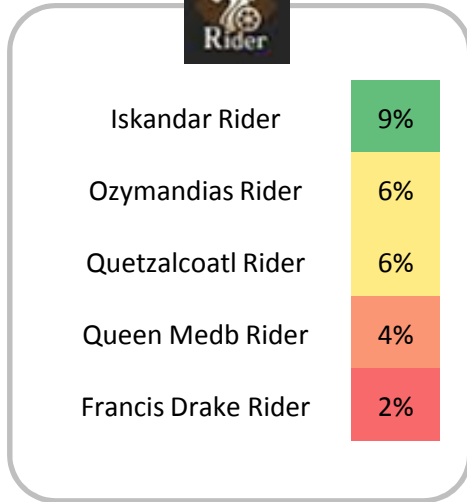

Mordred Rider	2,6%
Astolfo Rider	1,3%
Saint Martha Rider	0,9%
Marie Antoinette Rider	0,9%
Anne Bonny & Mary Read Rider	0,4%

Gilgamesh Caster	2,6%
Nitocris Caster	1,3%
Nursery Rhyme Caster	0,9%
Helena Blavatsky Caster	0,5%
Marie Antoinette Caster	0,4%
Thomas Edison Caster	0,3%
Medea (Lily) Caster	0,2%

Carmilla Assassin	0,9%
EMIYA Assassin	0,9%
Stheno Assassin	0,3%

Saint Martha Ruler	6,1%
Gorgon Avenger	2,5%

Most grailed 4* Welfare Servants

Most loved 5* Servants

Most loved 4* Servants

Most loved 4* Welfare Servants

Most hated 5* Servants

Altera Saber	15%
Altria Pendragon Saber	12%
Mordred Saber	11%
Miyamoto Musashi Saber	11%
Ryougi Shiki Saber	5%
Nero Claudius (Bride)	3%
Okita Souji Saber	2%

Arjuna Archer	31%
Nikola Tesla Archer	17%
Orion Archer	16%
Ishtar Archer	5%
Altria Pendragon Archer	4%
Gilgamesh Archer	2%