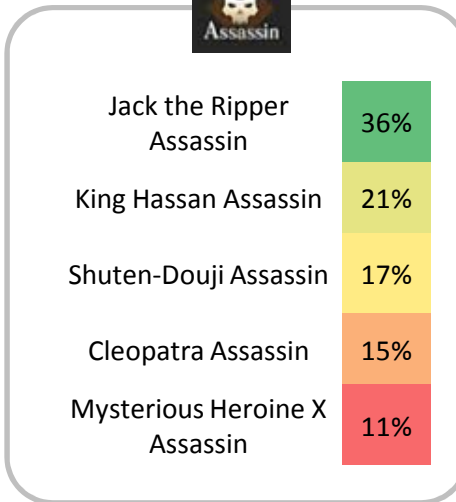

% of love : Servant grailed / Servant summoned

% of hate : Servant unleveled / Servant summoned

Most summoned servants – TOP10

% of summon : Servant summoned / Total

Ex : 49% of reddit players summoned Merlin

Most grailed servants – TOP10

% of grail : Servant grailed / Total

Ex : 16% of reddit players grailed Jeanne Alter

Most loved servants – TOP10

% of love : Servant grailed / Servant summoned

Ex : 59% of reddit players who summoned Jeanne Alter grailed her

Most hated servants – TOP10

% of hate : Servant unlevleled / Servant summoned

Ex : 62% of reddit players who summoned Fionn haven't leveled him

Most summoned 5* Servants

Most summoned 4* Servants

Most summoned 4* Welfare Servants