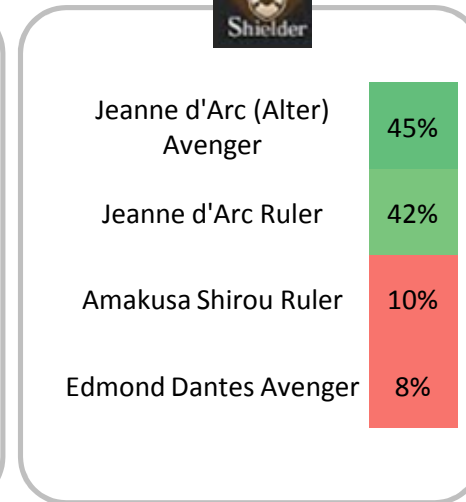

% of love : Servant grailed / Servant summoned

% of hate : Servant unleveled / Servant summoned

Most summoned servants – TOP10

% of summon : Servant summoned / Total

Ex : 49% of reddit players summoned Merlin

Most grailed servants – TOP10

% of grail : Servant grailed / Total

Ex : 16% of reddit players grailed Jeanne Alter

Most loved servants – TOP10

% of love : Servant grailed / Servant summoned

Ex : 59% of reddit players who summoned Jeanne Alter grailed her

Most hated servants – TOP10

% of hate : Servant unlevleled / Servant summoned

Ex : 62% of reddit players who summoned Fionn haven't leveled him

Most summoned 5* Servants

Most summoned 4* Servants

Most summoned 4* Welfare Servants

Most grailed 5* Servants

Miyamoto Musashi Saber	6,0%
Mordred Saber	3,2%
Okita Souji Saber	2,7%
Nero Claudius (Bride)	2,2%
Altria Pendragon Saber	1,9%
Ryougi Shiki Saber	1,8%
Altera Saber	1,3%

Gilgamesh Archer	4,7%
Ishtar Archer	4,0%
Altria Pendragon Archer	3,1%
Nikola Tesla Archer	0,2%
Orion Archer	0,1%
Arjuna Archer	0,1%