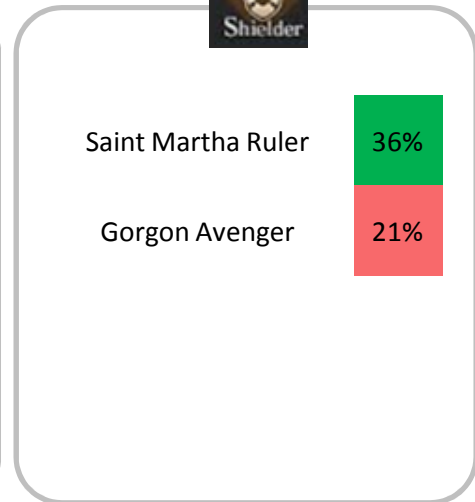

Most grailed servants – TOP10

% of grail : Servant grailed / Total

Ex : 16% of reddit players grailed Jeanne Alter

Most loved servants – TOP10

% of love : Servant grailed / Servant summoned

Ex : 59% of reddit players who summoned Jeanne Alter grailed her

Most hated servants – TOP10

% of hate : Servant unlevleled / Servant summoned

Ex : 62% of reddit players who summoned Fionn haven't leveled him

Most summoned 5* Servants

Most summoned 4* Servants

Most summoned 4* Welfare Servants

Most grailed 5* Servants

Miyamoto Musashi Saber	6,0%
Mordred Saber	3,2%
Okita Souji Saber	2,7%
Nero Claudius (Bride)	2,2%
Altria Pendragon Saber	1,9%
Ryougi Shiki Saber	1,8%
Altera Saber	1,3%

Gilgamesh Archer	4,7%
Ishtar Archer	4,0%
Altria Pendragon Archer	3,1%
Nikola Tesla Archer	0,2%
Orion Archer	0,1%
Arjuna Archer	0,1%

Scathach Lancer	4,1%
Tamamo no Mae Lancer	2,6%
Enkidu Lancer	1,7%
Karna Lancer	1,1%
Altria Pendragon Lancer	0,8%
Brynhild Lancer	0,7%

Cu Chulainn (Alter)	4,4%
Minamoto-no-Raikou	3,8%
Sakata Kintoki Berserker	0,6%
Vlad III Berserker	0,4%
Nightingale Berserker	0,3%