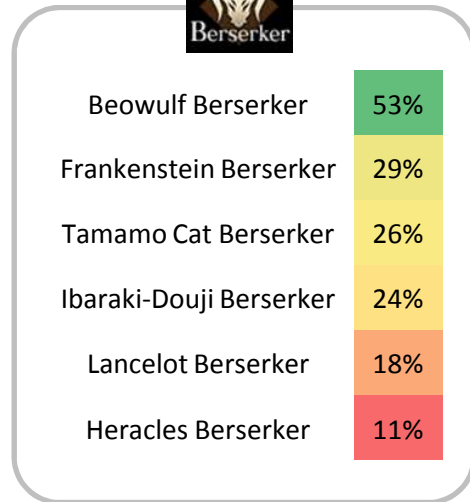

Enkidu Lancer	19%
Karna Lancer	19%
Altria Pendragon Lancer	8%
Tamamo no Mae Lancer	6%
Brynhild Lancer	4%
Scathach Lancer	3%

Vlad III Berserker	17%
Nightingale Berserker	15%
Sakata Kintoki Berserker	12%
Cu Chulainn (Alter)	5%
Minamoto-no-Raikou	2%

Queen Medb Rider	13%
Quetzalcoatl Rider	12%
Francis Drake Rider	10%
Iskandar Rider	8%
Ozymandias Rider	7%

Xuanzang Sanzang Caster	13%
Leonardo da Vinci Caster	11%
Tamamo no Mae Caster	7%
Illyasviel von Einzbern	7%
Merlin Caster	4%
Zhuge Liang Caster	4%

Jack the Ripper Assassin	7%
Cleopatra Assassin	7%
Mysterious Heroine X Assassin	2%
Shuten-Douji Assassin	2%
King Hassan Assassin	-

Amakusa Shirou Ruler	7%
Jeanne d'Arc Ruler	6%
Edmond Dantes Avenger	4%
Jeanne d'Arc (Alter)	2%

Most hated 4* Servants

Most hated 4* Welfare Servants