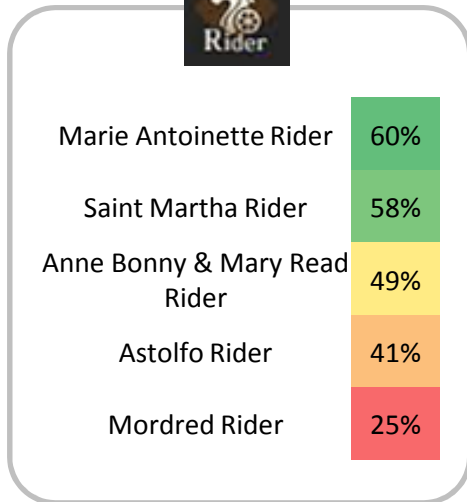

% of love : Servant grailed / Servant summoned

% of hate : Servant unleveled / Servant summoned

Most summoned servants – TOP10

% of summon : Servant summoned / Total

Ex : 49% of reddit players summoned Merlin

Most grailed servants – TOP10

% of grail : Servant grailed / Total

Ex : 16% of reddit players grailed Jeanne Alter

Most loved servants – TOP10

% of love : Servant grailed / Servant summoned

Ex : 59% of reddit players who summoned Jeanne Alter grailed her

Most hated servants – TOP10

% of hate : Servant unlevleled / Servant summoned

Ex : 62% of reddit players who summoned Fionn haven't leveled him

Most summoned 5* Servants

Most summoned 4* Servants

Most summoned 4* Welfare Servants

Most grailed 5* Servants

Miyamoto Musashi Saber	6,0%
Mordred Saber	3,2%
Okita Souji Saber	2,7%
Nero Claudius (Bride)	2,2%
Altria Pendragon Saber	1,9%
Ryougi Shiki Saber	1,8%
Altera Saber	1,3%

Gilgamesh Archer	4,7%
Ishtar Archer	4,0%
Altria Pendragon Archer	3,1%
Nikola Tesla Archer	0,2%
Orion Archer	0,1%
Arjuna Archer	0,1%