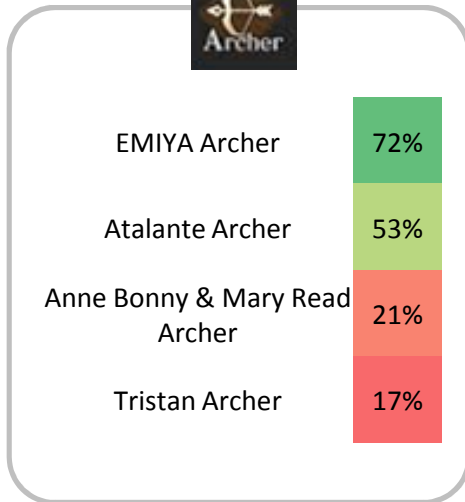

% of love : Servant grailed / Servant summoned

% of hate : Servant unleveled / Servant summoned

Most summoned servants – TOP10

% of summon : Servant summoned / Total

Ex : 49% of reddit players summoned Merlin

Most grailed servants – TOP10

% of grail : Servant grailed / Total

Ex : 16% of reddit players grailed Jeanne Alter

Most loved servants – TOP10

% of love : Servant grailed / Servant summoned

Ex : 59% of reddit players who summoned Jeanne Alter grailed her

Most hated servants – TOP10

% of hate : Servant unlevleled / Servant summoned

Ex : 62% of reddit players who summoned Fionn haven't leveled him

Most summoned 5* Servants

Most summoned 4* Servants

Most summoned 4* Welfare Servants

Most grailed 5* Servants

Miyamoto Musashi Saber	6,0%
Mordred Saber	3,2%
Okita Souji Saber	2,7%
Nero Claudius (Bride)	2,2%
Altria Pendragon Saber	1,9%
Ryougi Shiki Saber	1,8%
Altera Saber	1,3%

Gilgamesh Archer	4,7%
Ishtar Archer	4,0%
Altria Pendragon Archer	3,1%
Nikola Tesla Archer	0,2%
Orion Archer	0,1%
Arjuna Archer	0,1%