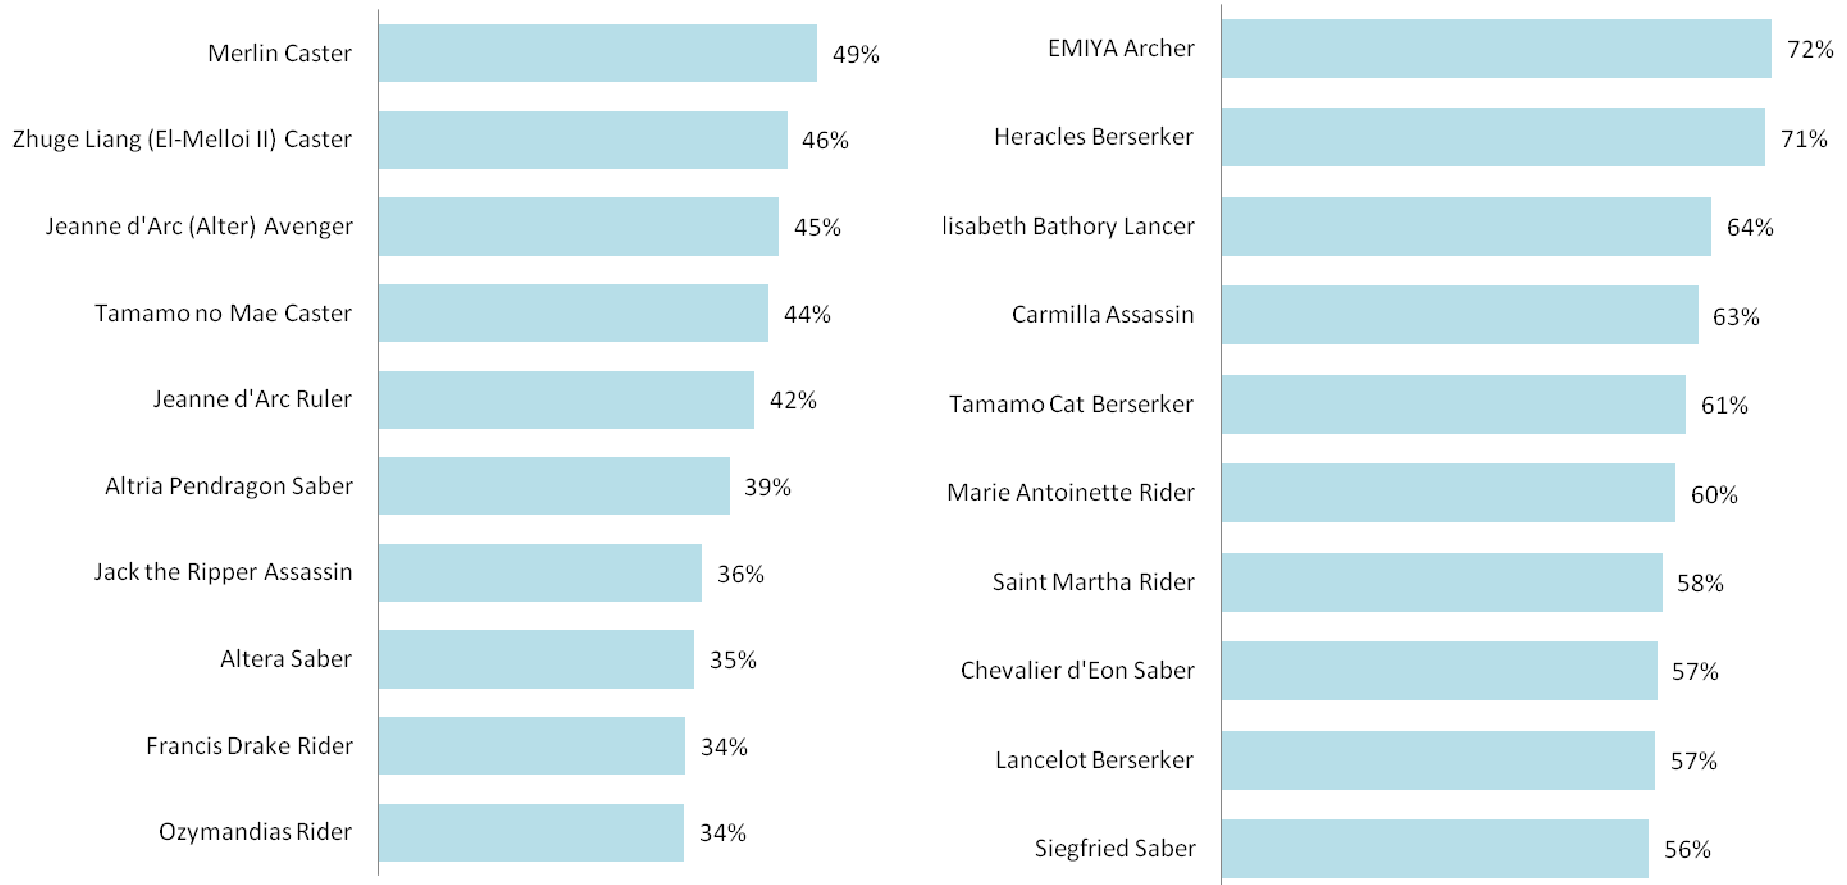

Base : 1515

Support list and grails

Are your grailed servants on support list ?

Base : 1515

Methodology

Pick your 5* / 4* servants

% of summon : Servant summoned / Total

% of grail : Servant grailed / Total

% of love : Servant grailed / Servant summoned

% of hate : Servant unleveled / Servant summoned

Most summoned servants – TOP10

% of summon : Servant summoned / Total

Ex : 49% of reddit players summoned Merlin

Most grailed servants – TOP10

% of grail : Servant grailed / Total

Ex : 16% of reddit players grailed Jeanne Alter

Most loved servants – TOP10

% of love : Servant grailed / Servant summoned

Ex : 59% of reddit players who summoned Jeanne Alter grailed her