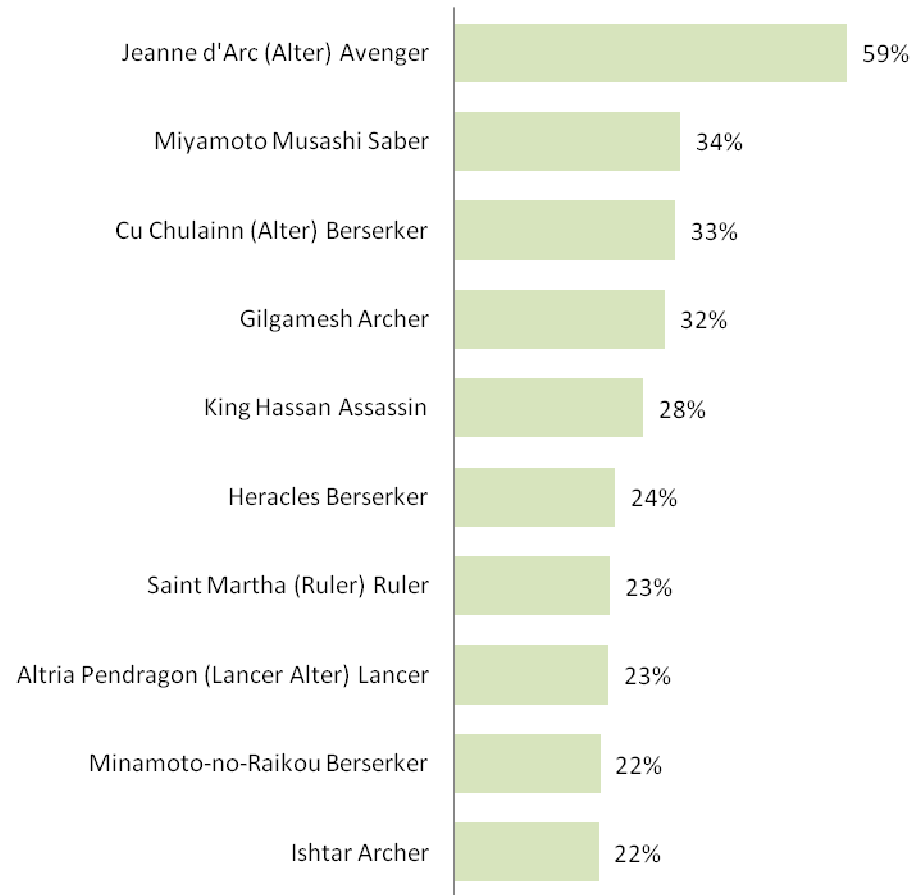

% of love : Servant grailed / Servant summoned

% of hate : Servant unleveled / Servant summoned

Most summoned servants – TOP10

% of summon : Servant summoned / Total

Ex : 49% of reddit players summoned Merlin

Most grailed servants – TOP10

% of grail : Servant grailed / Total

Ex : 16% of reddit players grailed Jeanne Alter

Most loved servants – TOP10

% of love : Servant grailed / Servant summoned

Ex : 59% of reddit players who summoned Jeanne Alter grailed her

Most hated servants – TOP10

% of hate : Servant unlevleled / Servant summoned

Ex : 62% of reddit players who summoned Fionn haven't leveled him

Most summoned 5* Servants

Most summoned 4* Servants

Most summoned 4* Welfare Servants