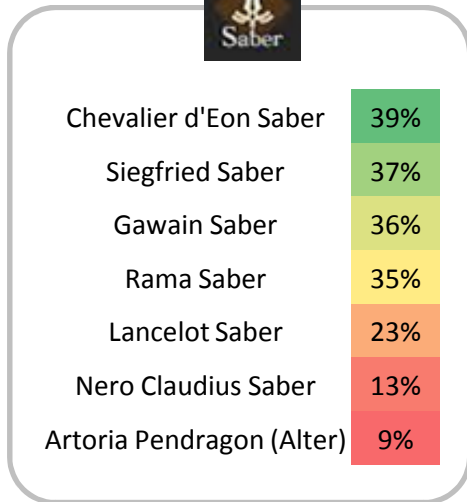

Enkidu Lancer	19%
Karna Lancer	19%
Altria Pendragon Lancer	8%
Tamamo no Mae Lancer	6%
Brynhild Lancer	4%
Scathach Lancer	3%

Vlad III Berserker	17%
Nightingale Berserker	15%
Sakata Kintoki Berserker	12%
Cu Chulainn (Alter)	5%
Minamoto-no-Raikou	2%

Queen Medb Rider	13%
Quetzalcoatl Rider	12%
Francis Drake Rider	10%
Iskandar Rider	8%
Ozymandias Rider	7%

Xuanzang Sanzang Caster	13%
Leonardo da Vinci Caster	11%
Tamamo no Mae Caster	7%
Illyasviel von Einzbern	7%
Merlin Caster	4%
Zhuge Liang Caster	4%

Jack the Ripper Assassin	7%
Cleopatra Assassin	7%
Mysterious Heroine X Assassin	2%
Shuten-Douji Assassin	2%
King Hassan Assassin	-

Amakusa Shirou Ruler	7%
Jeanne d'Arc Ruler	6%
Edmond Dantes Avenger	4%
Jeanne d'Arc (Alter)	2%

Most hated 4* Servants

Most hated 4* Welfare Servants