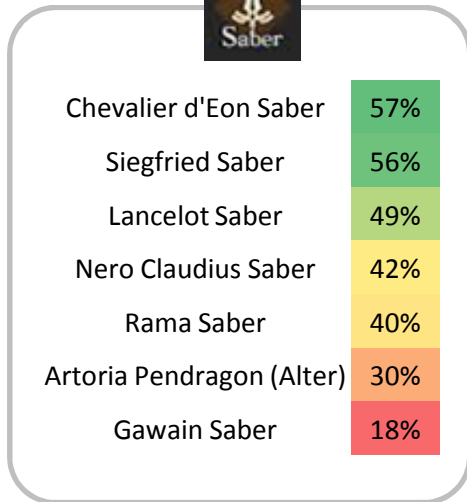

% of love : Servant grailed / Servant summoned

% of hate : Servant unleveled / Servant summoned

Most summoned servants – TOP10

% of summon : Servant summoned / Total

Ex : 49% of reddit players summoned Merlin

Most grailed servants – TOP10

% of grail : Servant grailed / Total

Ex : 16% of reddit players grailed Jeanne Alter

Most loved servants – TOP10

% of love : Servant grailed / Servant summoned

Ex : 59% of reddit players who summoned Jeanne Alter grailed her

Most hated servants – TOP10

% of hate : Servant unlevleled / Servant summoned

Ex : 62% of reddit players who summoned Fionn haven't leveled him

Most summoned 5* Servants

Most summoned 4* Servants

Most summoned 4* Welfare Servants

Most grailed 5* Servants

Miyamoto Musashi Saber	6,0%
Mordred Saber	3,2%
Okita Souji Saber	2,7%
Nero Claudius (Bride)	2,2%
Altria Pendragon Saber	1,9%
Ryougi Shiki Saber	1,8%
Altera Saber	1,3%

Gilgamesh Archer	4,7%
Ishtar Archer	4,0%
Altria Pendragon Archer	3,1%
Nikola Tesla Archer	0,2%
Orion Archer	0,1%
Arjuna Archer	0,1%