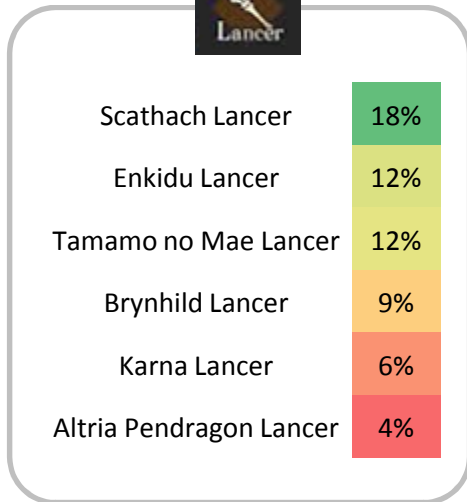

Mordred Rider	2,6%
Astolfo Rider	1,3%
Saint Martha Rider	0,9%
Marie Antoinette Rider	0,9%
Anne Bonny & Mary Read Rider	0,4%

Gilgamesh Caster	2,6%
Nitocris Caster	1,3%
Nursery Rhyme Caster	0,9%
Helena Blavatsky Caster	0,5%
Marie Antoinette Caster	0,4%
Thomas Edison Caster	0,3%
Medea (Lily) Caster	0,2%

Carmilla Assassin	0,9%
EMIYA Assassin	0,9%
Stheno Assassin	0,3%

Saint Martha Ruler	6,1%
Gorgon Avenger	2,5%

Most grailed 4* Welfare Servants

Most loved 5* Servants

Most loved 4* Servants

Most loved 4* Welfare Servants

Most hated 5* Servants

Altera Saber	15%
Altria Pendragon Saber	12%
Mordred Saber	11%
Miyamoto Musashi Saber	11%
Ryougi Shiki Saber	5%
Nero Claudius (Bride)	3%
Okita Souji Saber	2%

Arjuna Archer	31%
Nikola Tesla Archer	17%
Orion Archer	16%
Ishtar Archer	5%
Altria Pendragon Archer	4%
Gilgamesh Archer	2%