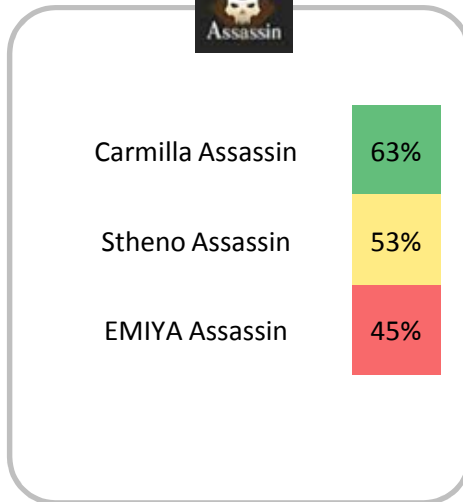

% of love : Servant grailed / Servant summoned

% of hate : Servant unleveled / Servant summoned

Most summoned servants – TOP10

% of summon : Servant summoned / Total

Ex : 49% of reddit players summoned Merlin

Most grailed servants – TOP10

% of grail : Servant grailed / Total

Ex : 16% of reddit players grailed Jeanne Alter

Most loved servants – TOP10

% of love : Servant grailed / Servant summoned

Ex : 59% of reddit players who summoned Jeanne Alter grailed her

Most hated servants – TOP10

% of hate : Servant unlevleled / Servant summoned

Ex : 62% of reddit players who summoned Fionn haven't leveled him

Most summoned 5* Servants

Most summoned 4* Servants

Most summoned 4* Welfare Servants

Most grailed 5* Servants

Miyamoto Musashi Saber	6,0%
Mordred Saber	3,2%
Okita Souji Saber	2,7%
Nero Claudius (Bride)	2,2%
Altria Pendragon Saber	1,9%
Ryougi Shiki Saber	1,8%
Altera Saber	1,3%

Gilgamesh Archer	4,7%
Ishtar Archer	4,0%
Altria Pendragon Archer	3,1%
Nikola Tesla Archer	0,2%
Orion Archer	0,1%
Arjuna Archer	0,1%