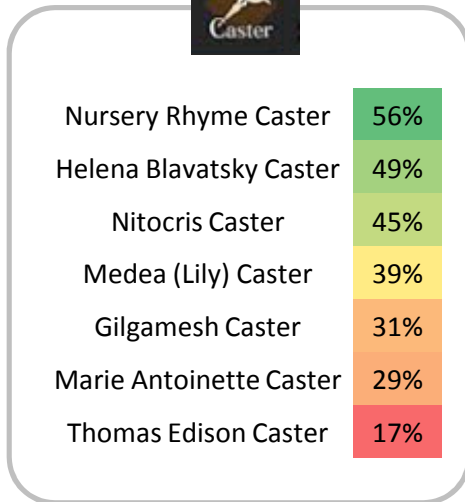

% of love : Servant grailed / Servant summoned

% of hate : Servant unleveled / Servant summoned

Most summoned servants – TOP10

% of summon : Servant summoned / Total

Ex : 49% of reddit players summoned Merlin

Most grailed servants – TOP10

% of grail : Servant grailed / Total

Ex : 16% of reddit players grailed Jeanne Alter

Most loved servants – TOP10

% of love : Servant grailed / Servant summoned

Ex : 59% of reddit players who summoned Jeanne Alter grailed her

Most hated servants – TOP10

% of hate : Servant unlevleled / Servant summoned

Ex : 62% of reddit players who summoned Fionn haven't leveled him

Most summoned 5* Servants

Most summoned 4* Servants

Most summoned 4* Welfare Servants

Most grailed 5* Servants

Miyamoto Musashi Saber	6,0%
Mordred Saber	3,2%
Okita Souji Saber	2,7%
Nero Claudius (Bride)	2,2%
Altria Pendragon Saber	1,9%
Ryougi Shiki Saber	1,8%
Altera Saber	1,3%

Gilgamesh Archer	4,7%
Ishtar Archer	4,0%
Altria Pendragon Archer	3,1%
Nikola Tesla Archer	0,2%
Orion Archer	0,1%
Arjuna Archer	0,1%