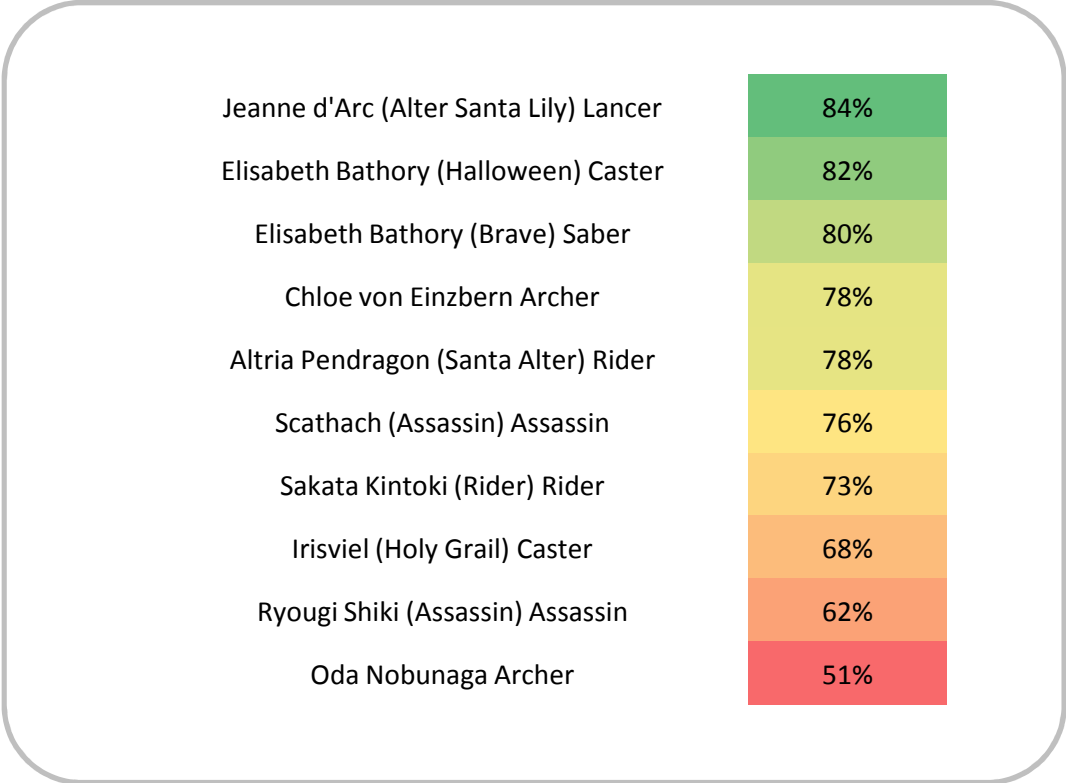

Most grailed servants – TOP10

% of grail : Servant grailed / Total

Ex : 16% of reddit players grailed Jeanne Alter

Most loved servants – TOP10

% of love : Servant grailed / Servant summoned

Ex : 59% of reddit players who summoned Jeanne Alter grailed her

Most hated servants – TOP10

% of hate : Servant unlevleled / Servant summoned

Ex : 62% of reddit players who summoned Fionn haven't leveled him

Most summoned 5* Servants

Most summoned 4* Servants

Most summoned 4* Welfare Servants