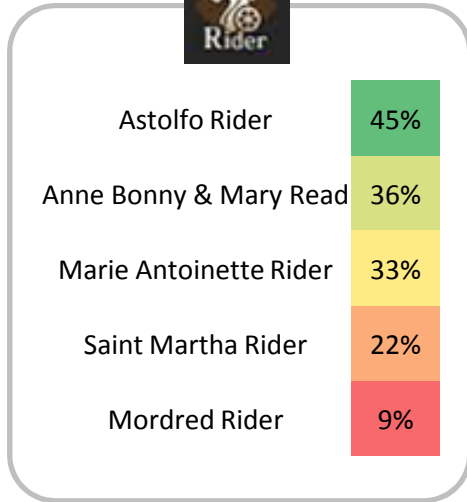

Enkidu Lancer	19%
Karna Lancer	19%
Altria Pendragon Lancer	8%
Tamamo no Mae Lancer	6%
Brynhild Lancer	4%
Scathach Lancer	3%

Vlad III Berserker	17%
Nightingale Berserker	15%
Sakata Kintoki Berserker	12%
Cu Chulainn (Alter)	5%
Minamoto-no-Raikou	2%

Queen Medb Rider	13%
Quetzalcoatl Rider	12%
Francis Drake Rider	10%
Iskandar Rider	8%
Ozymandias Rider	7%

Xuanzang Sanzang Caster	13%
Leonardo da Vinci Caster	11%
Tamamo no Mae Caster	7%
Illyasviel von Einzbern	7%
Merlin Caster	4%
Zhuge Liang Caster	4%

Jack the Ripper Assassin	7%
Cleopatra Assassin	7%
Mysterious Heroine X Assassin	2%
Shuten-Douji Assassin	2%
King Hassan Assassin	-

Amakusa Shirou Ruler	7%
Jeanne d'Arc Ruler	6%
Edmond Dantes Avenger	4%
Jeanne d'Arc (Alter)	2%

Most hated 4* Servants

Most hated 4* Welfare Servants