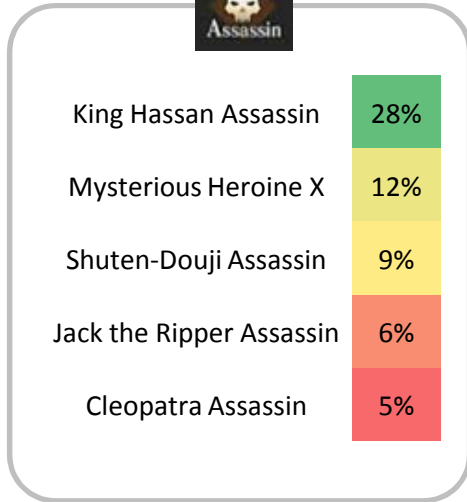

Mordred Rider	2,6%
Astolfo Rider	1,3%
Saint Martha Rider	0,9%
Marie Antoinette Rider	0,9%
Anne Bonny & Mary Read Rider	0,4%

Gilgamesh Caster	2,6%
Nitocris Caster	1,3%
Nursery Rhyme Caster	0,9%
Helena Blavatsky Caster	0,5%
Marie Antoinette Caster	0,4%
Thomas Edison Caster	0,3%
Medea (Lily) Caster	0,2%

Carmilla Assassin	0,9%
EMIYA Assassin	0,9%
Stheno Assassin	0,3%

Saint Martha Ruler	6,1%
Gorgon Avenger	2,5%

Most grailed 4* Welfare Servants

Most loved 5* Servants

Most loved 4* Servants

Most loved 4* Welfare Servants