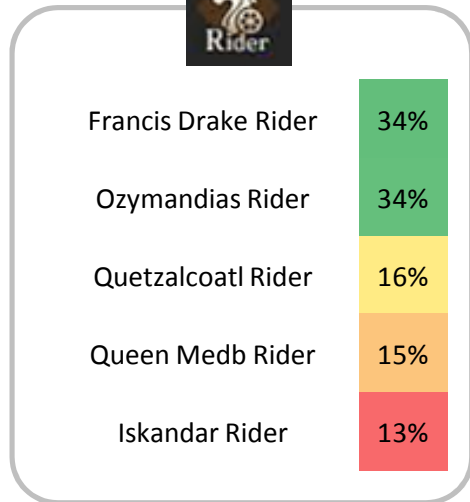

% of love : Servant grailed / Servant summoned

% of hate : Servant unleveled / Servant summoned

Most summoned servants – TOP10

% of summon : Servant summoned / Total

Ex : 49% of reddit players summoned Merlin

Most grailed servants – TOP10

% of grail : Servant grailed / Total

Ex : 16% of reddit players grailed Jeanne Alter

Most loved servants – TOP10

% of love : Servant grailed / Servant summoned

Ex : 59% of reddit players who summoned Jeanne Alter grailed her

Most hated servants – TOP10

% of hate : Servant unlevleled / Servant summoned

Ex : 62% of reddit players who summoned Fionn haven't leveled him

Most summoned 5* Servants

Most summoned 4* Servants

Most summoned 4* Welfare Servants

Most grailed 5* Servants

Miyamoto Musashi Saber	6,0%
Mordred Saber	3,2%
Okita Souji Saber	2,7%
Nero Claudius (Bride)	2,2%
Altria Pendragon Saber	1,9%
Ryougi Shiki Saber	1,8%
Altera Saber	1,3%

Gilgamesh Archer	4,7%
Ishtar Archer	4,0%
Altria Pendragon Archer	3,1%
Nikola Tesla Archer	0,2%
Orion Archer	0,1%
Arjuna Archer	0,1%