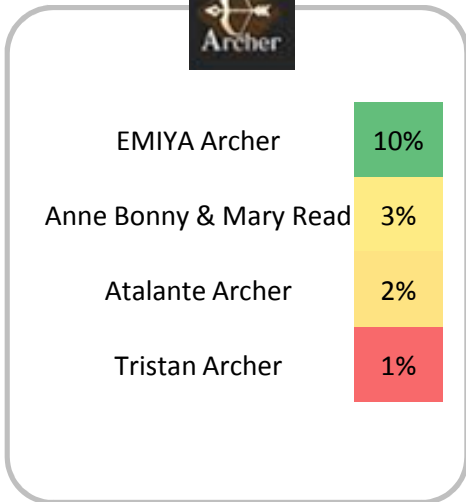

Mordred Rider	2,6%
Astolfo Rider	1,3%
Saint Martha Rider	0,9%
Marie Antoinette Rider	0,9%
Anne Bonny & Mary Read Rider	0,4%

Gilgamesh Caster	2,6%
Nitocris Caster	1,3%
Nursery Rhyme Caster	0,9%
Helena Blavatsky Caster	0,5%
Marie Antoinette Caster	0,4%
Thomas Edison Caster	0,3%
Medea (Lily) Caster	0,2%

Carmilla Assassin	0,9%
EMIYA Assassin	0,9%
Stheno Assassin	0,3%

Saint Martha Ruler	6,1%
Gorgon Avenger	2,5%

Most grailed 4* Welfare Servants

Most loved 5* Servants

Most loved 4* Servants

Most loved 4* Welfare Servants

Most hated 5* Servants

Altera Saber	15%
Altria Pendragon Saber	12%
Mordred Saber	11%
Miyamoto Musashi Saber	11%
Ryougi Shiki Saber	5%
Nero Claudius (Bride)	3%
Okita Souji Saber	2%

Arjuna Archer	31%
Nikola Tesla Archer	17%
Orion Archer	16%
Ishtar Archer	5%
Altria Pendragon Archer	4%
Gilgamesh Archer	2%