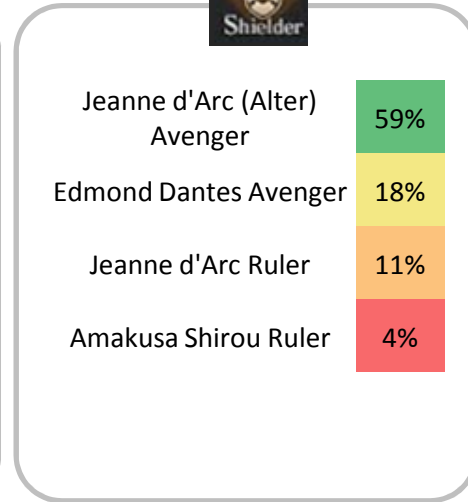

Mordred Rider	2,6%
Astolfo Rider	1,3%
Saint Martha Rider	0,9%
Marie Antoinette Rider	0,9%
Anne Bonny & Mary Read Rider	0,4%

Gilgamesh Caster	2,6%
Nitocris Caster	1,3%
Nursery Rhyme Caster	0,9%
Helena Blavatsky Caster	0,5%
Marie Antoinette Caster	0,4%
Thomas Edison Caster	0,3%
Medea (Lily) Caster	0,2%

Carmilla Assassin	0,9%
EMIYA Assassin	0,9%
Stheno Assassin	0,3%

Saint Martha Ruler	6,1%
Gorgon Avenger	2,5%

Most grailed 4* Welfare Servants

Most loved 5* Servants

Most loved 4* Servants

Most loved 4* Welfare Servants

Most hated 5* Servants

Altera Saber	15%
Altria Pendragon Saber	12%
Mordred Saber	11%
Miyamoto Musashi Saber	11%
Ryougi Shiki Saber	5%
Nero Claudius (Bride)	3%
Okita Souji Saber	2%

Arjuna Archer	31%
Nikola Tesla Archer	17%
Orion Archer	16%
Ishtar Archer	5%
Altria Pendragon Archer	4%
Gilgamesh Archer	2%