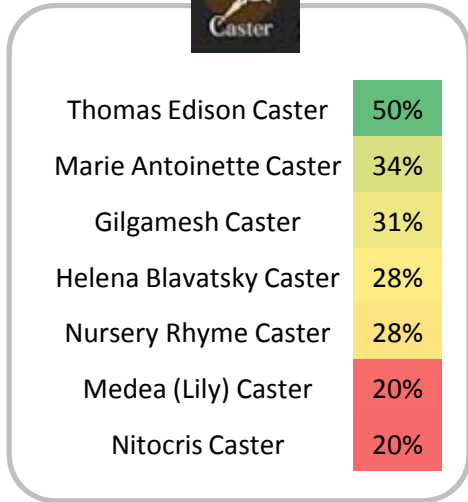

Enkidu Lancer	19%
Karna Lancer	19%
Altria Pendragon Lancer	8%
Tamamo no Mae Lancer	6%
Brynhild Lancer	4%
Scathach Lancer	3%

Vlad III Berserker	17%
Nightingale Berserker	15%
Sakata Kintoki Berserker	12%
Cu Chulainn (Alter)	5%
Minamoto-no-Raikou	2%

Queen Medb Rider	13%
Quetzalcoatl Rider	12%
Francis Drake Rider	10%
Iskandar Rider	8%
Ozymandias Rider	7%

Xuanzang Sanzang Caster	13%
Leonardo da Vinci Caster	11%
Tamamo no Mae Caster	7%
Illyasviel von Einzbern	7%
Merlin Caster	4%
Zhuge Liang Caster	4%

Jack the Ripper Assassin	7%
Cleopatra Assassin	7%
Mysterious Heroine X Assassin	2%
Shuten-Douji Assassin	2%
King Hassan Assassin	-

Amakusa Shirou Ruler	7%
Jeanne d'Arc Ruler	6%
Edmond Dantes Avenger	4%
Jeanne d'Arc (Alter)	2%

Most hated 4* Servants

Most hated 4* Welfare Servants