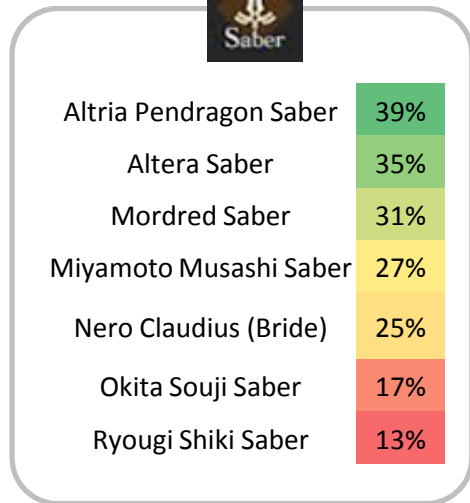

% of love : Servant grailed / Servant summoned

% of hate : Servant unleveled / Servant summoned

Most summoned servants – TOP10

% of summon : Servant summoned / Total

Ex : 49% of reddit players summoned Merlin

Most grailed servants – TOP10

% of grail : Servant grailed / Total

Ex : 16% of reddit players grailed Jeanne Alter

Most loved servants – TOP10

% of love : Servant grailed / Servant summoned

Ex : 59% of reddit players who summoned Jeanne Alter grailed her

Most hated servants – TOP10

% of hate : Servant unlevleled / Servant summoned

Ex : 62% of reddit players who summoned Fionn haven't leveled him

Most summoned 5* Servants

Most summoned 4* Servants

Most summoned 4* Welfare Servants

Most grailed 5* Servants

Miyamoto Musashi Saber	6,0%
Mordred Saber	3,2%
Okita Souji Saber	2,7%
Nero Claudius (Bride)	2,2%
Altria Pendragon Saber	1,9%
Ryougi Shiki Saber	1,8%
Altera Saber	1,3%

Gilgamesh Archer	4,7%
Ishtar Archer	4,0%
Altria Pendragon Archer	3,1%
Nikola Tesla Archer	0,2%
Orion Archer	0,1%
Arjuna Archer	0,1%