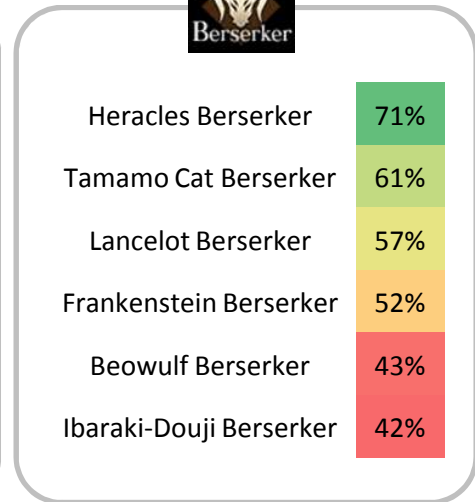

Most grailed servants – TOP10

% of grail : Servant grailed / Total

Ex : 16% of reddit players grailed Jeanne Alter

Most loved servants – TOP10

% of love : Servant grailed / Servant summoned

Ex : 59% of reddit players who summoned Jeanne Alter grailed her

Most hated servants – TOP10

% of hate : Servant unlevleled / Servant summoned

Ex : 62% of reddit players who summoned Fionn haven't leveled him

Most summoned 5* Servants

Most summoned 4* Servants

Most summoned 4* Welfare Servants

Most grailed 5* Servants

Miyamoto Musashi Saber	6,0%
Mordred Saber	3,2%
Okita Souji Saber	2,7%
Nero Claudius (Bride)	2,2%
Altria Pendragon Saber	1,9%
Ryougi Shiki Saber	1,8%
Altera Saber	1,3%

Gilgamesh Archer	4,7%
Ishtar Archer	4,0%
Altria Pendragon Archer	3,1%
Nikola Tesla Archer	0,2%
Orion Archer	0,1%
Arjuna Archer	0,1%

Scathach Lancer	4,1%
Tamamo no Mae Lancer	2,6%
Enkidu Lancer	1,7%
Karna Lancer	1,1%
Altria Pendragon Lancer	0,8%
Brynhild Lancer	0,7%

Cu Chulainn (Alter)	4,4%
Minamoto-no-Raikou	3,8%
Sakata Kintoki Berserker	0,6%
Vlad III Berserker	0,4%
Nightingale Berserker	0,3%