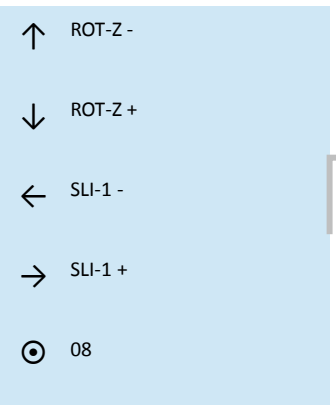

↑	POV1-UP	ANALOG ROT-X -
↓	POV1-DN	ANALOG ROT-X +
←	POV1-LT	ANALOG ROT-Y -
→	POV1-RT	ANALOG ROT-Y +
⊙	POV1-PRESS	ANALOG PRESS

## Control Mapping Reference Sheet, Rev --, 09Jan2018

All button/axis functions shown in "Default" software configuration as of Firmware v1.917, in VKB Device Config 0.83.85. Certain Games may show different axis names for some analog controls.