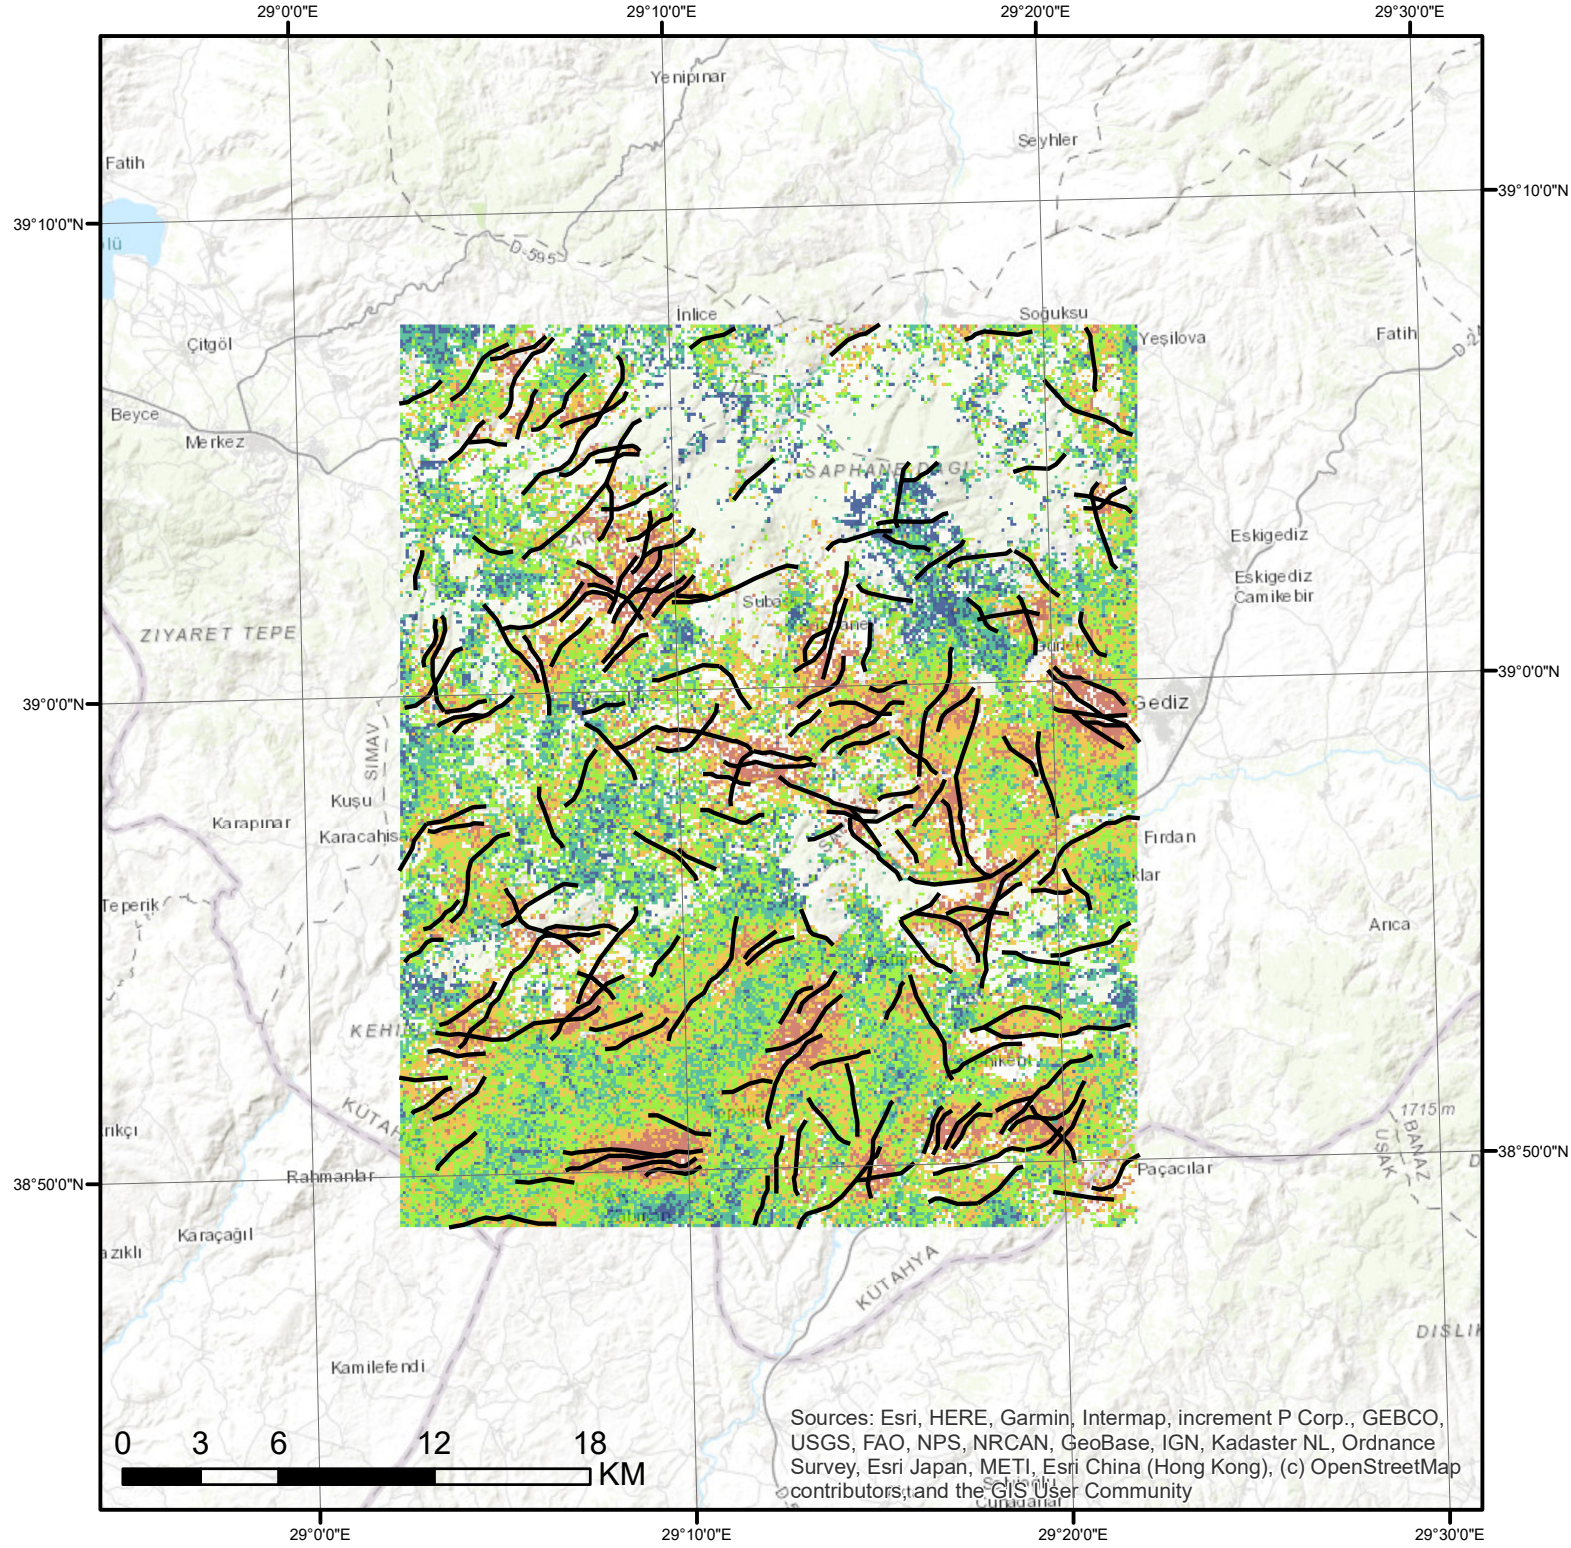

ŞAPHANE İLÇESİ JEOTERMAL POTANSİYELİ HARİTASI

AÇIKLAMALAR

— FAYLAR

Jeotermal Potansiyel

Value

Geothermal Potential Map of Şaphane County, Kütahya, Inner-west of Turkey
#JEOMODEL RESOURCES

<https://jeomodel.com>

Mapper : Orkun TURGAY, MSc, Geol.

Used Data and Method: Alteration extraction,
fault extraction and overlay analysis and
derivative overlay analysis technique.

Map generated in 21/01/2021